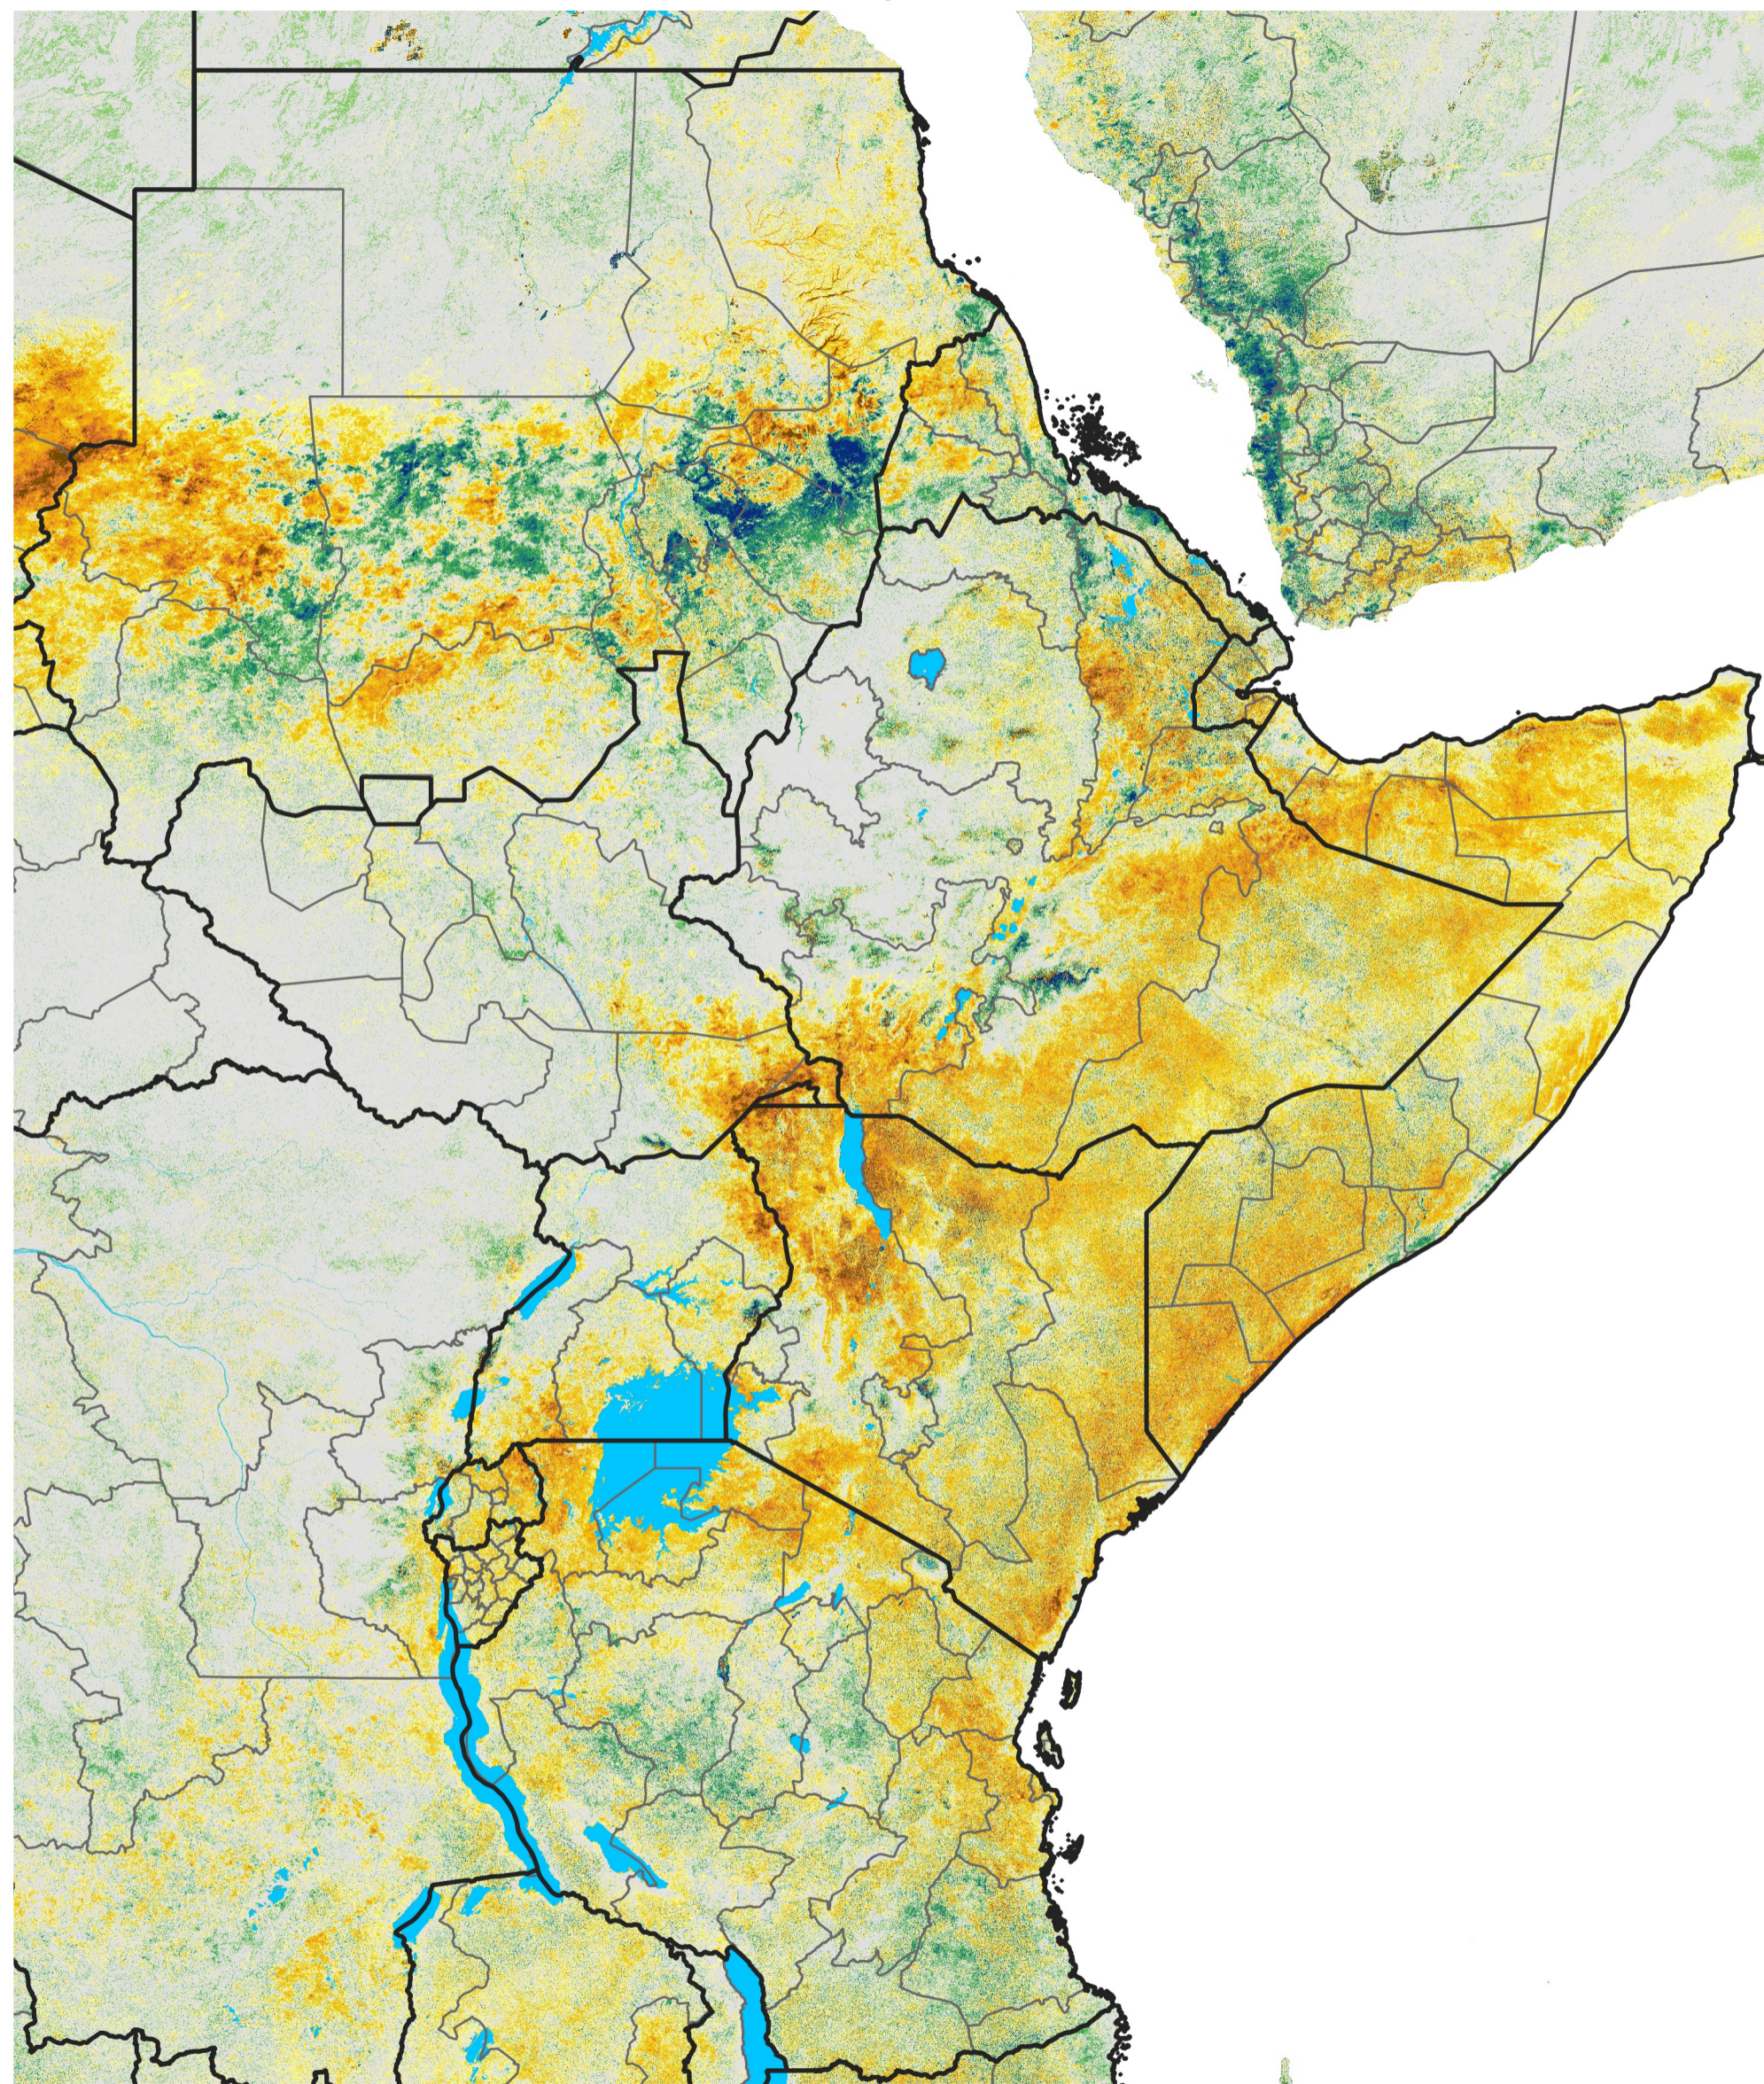

East Africa Percent of Mean NDVI

2016 / Mean (2012 - 2021)

Period 53 / Sep 16 - 25, 2016

Percent of Normal