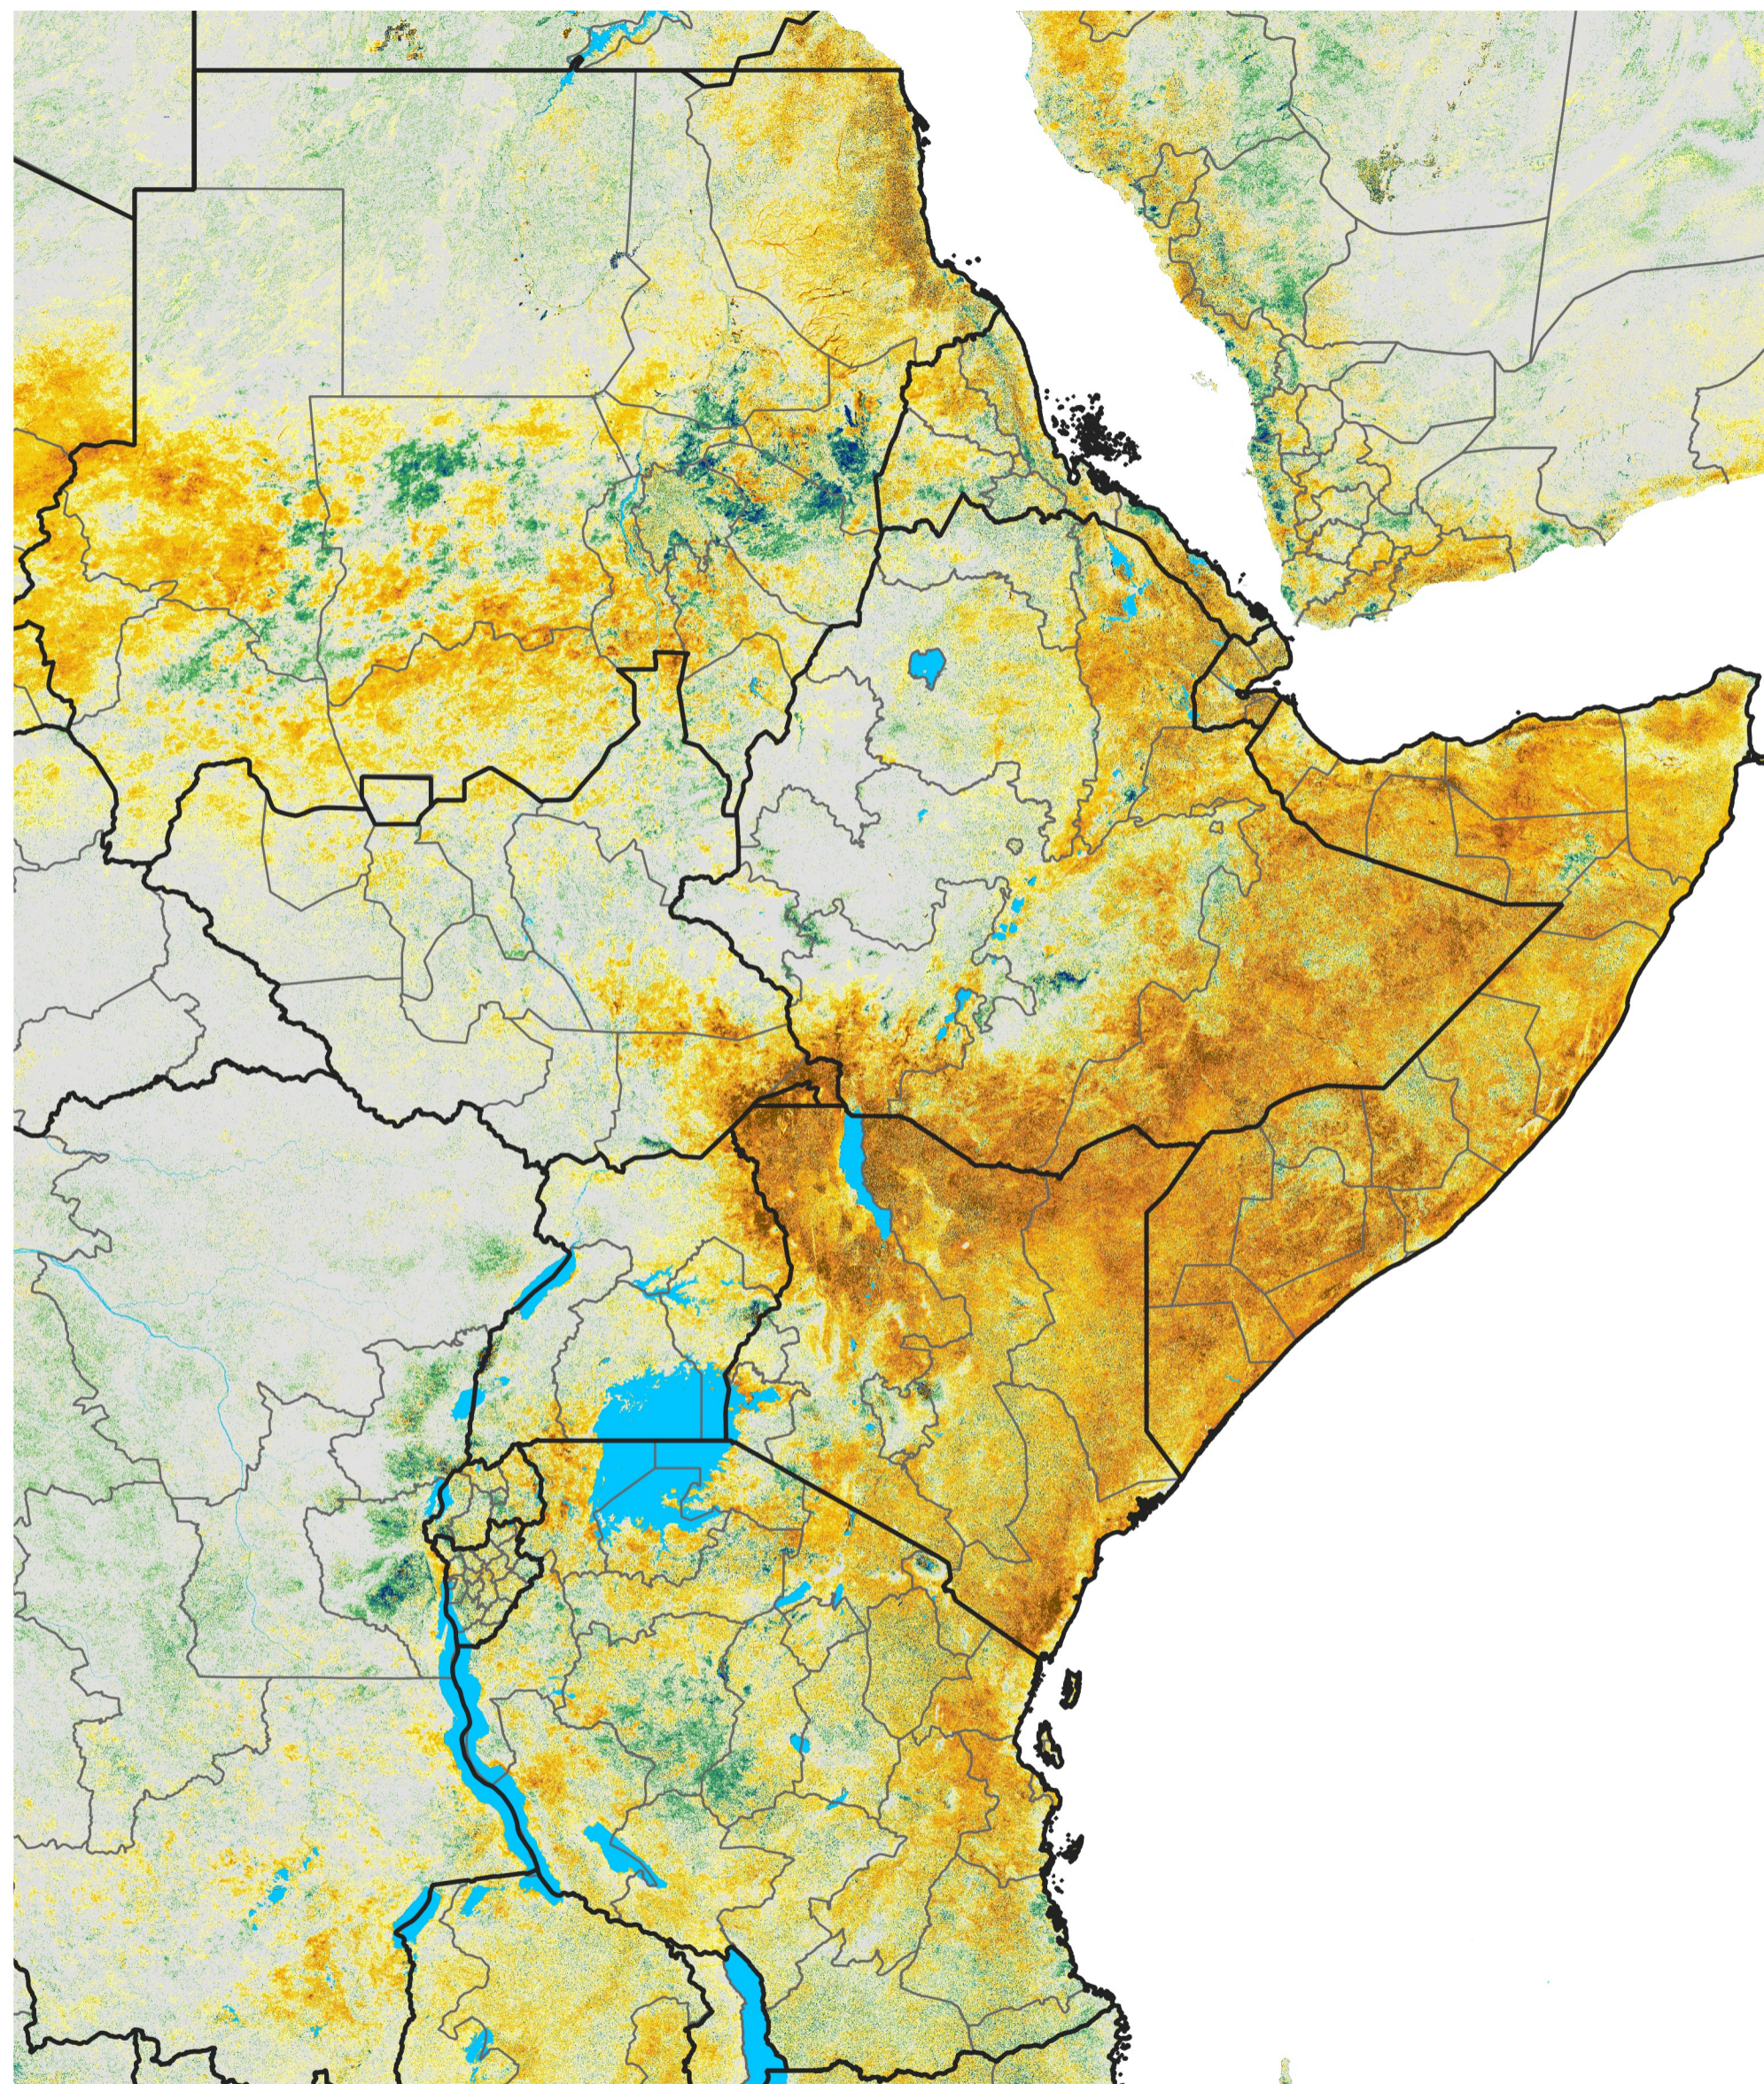

East Africa Percent of Mean NDVI

2016 / Mean (2012 - 2021)

Period 59 / Oct 16 - 25, 2016

Percent of Normal