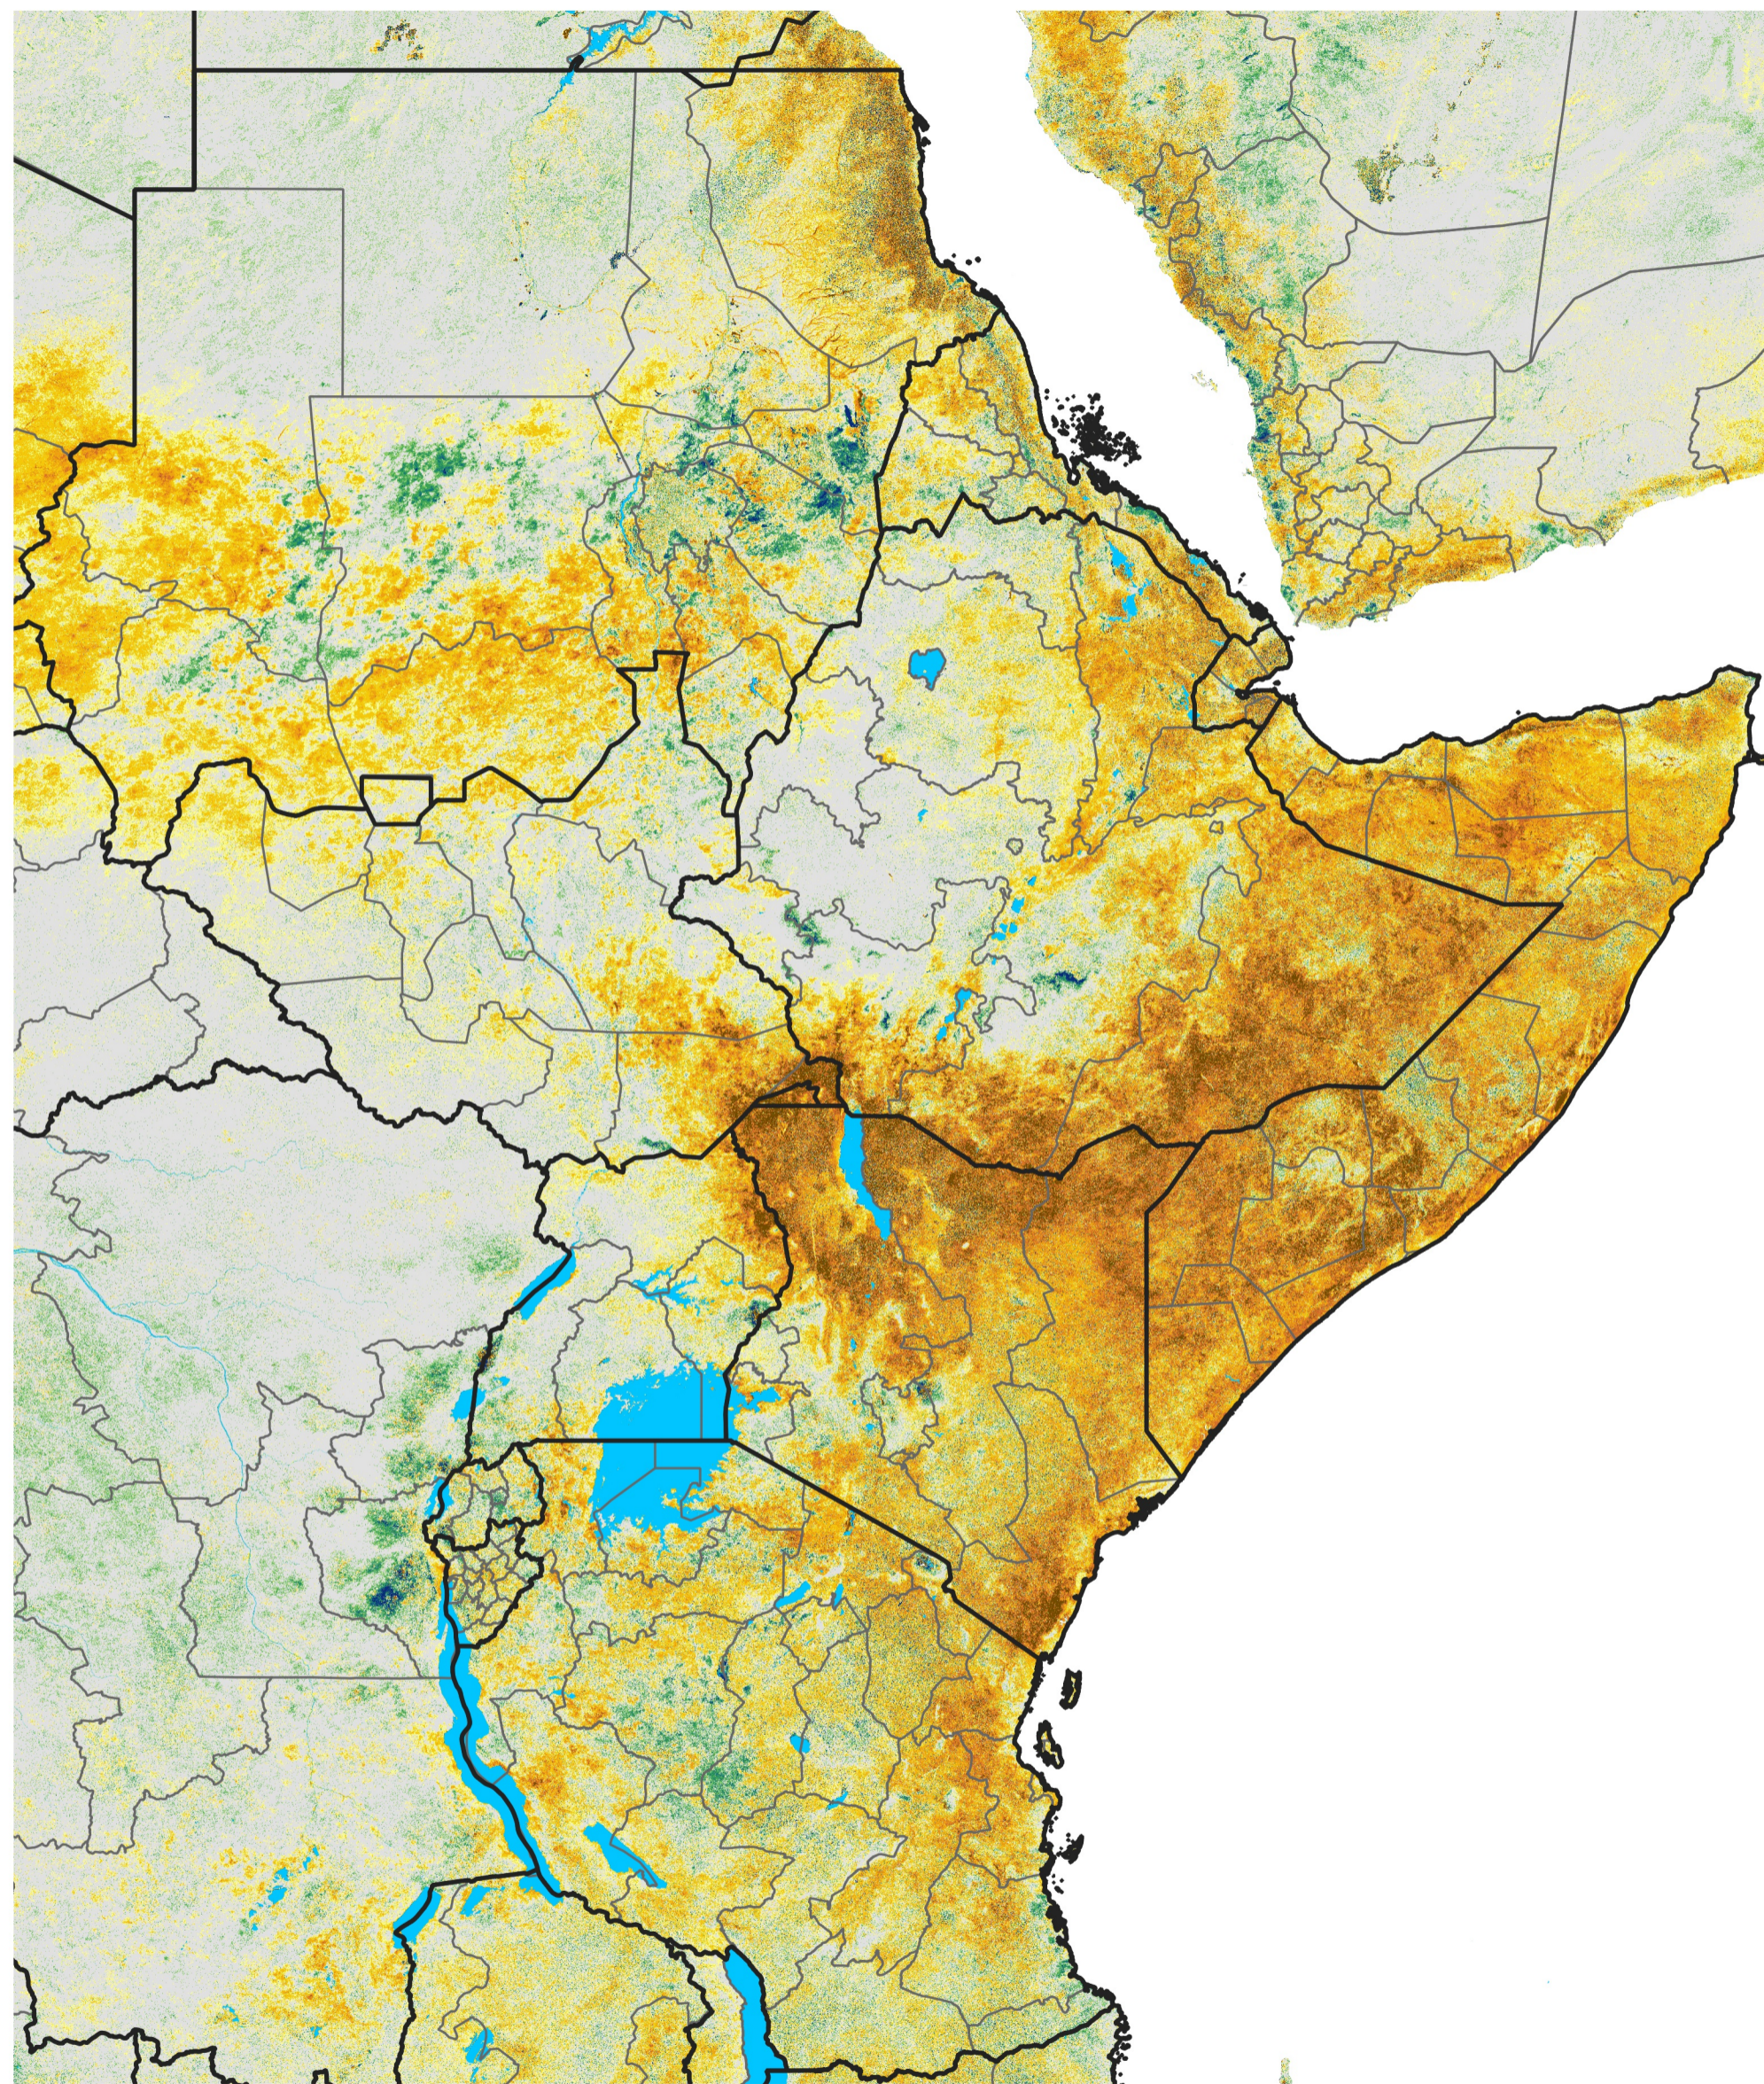

East Africa Percent of Mean NDVI

2016 / Mean (2012 - 2021)

Period 61 / Oct 26 - Nov 05, 2016

Percent of Normal