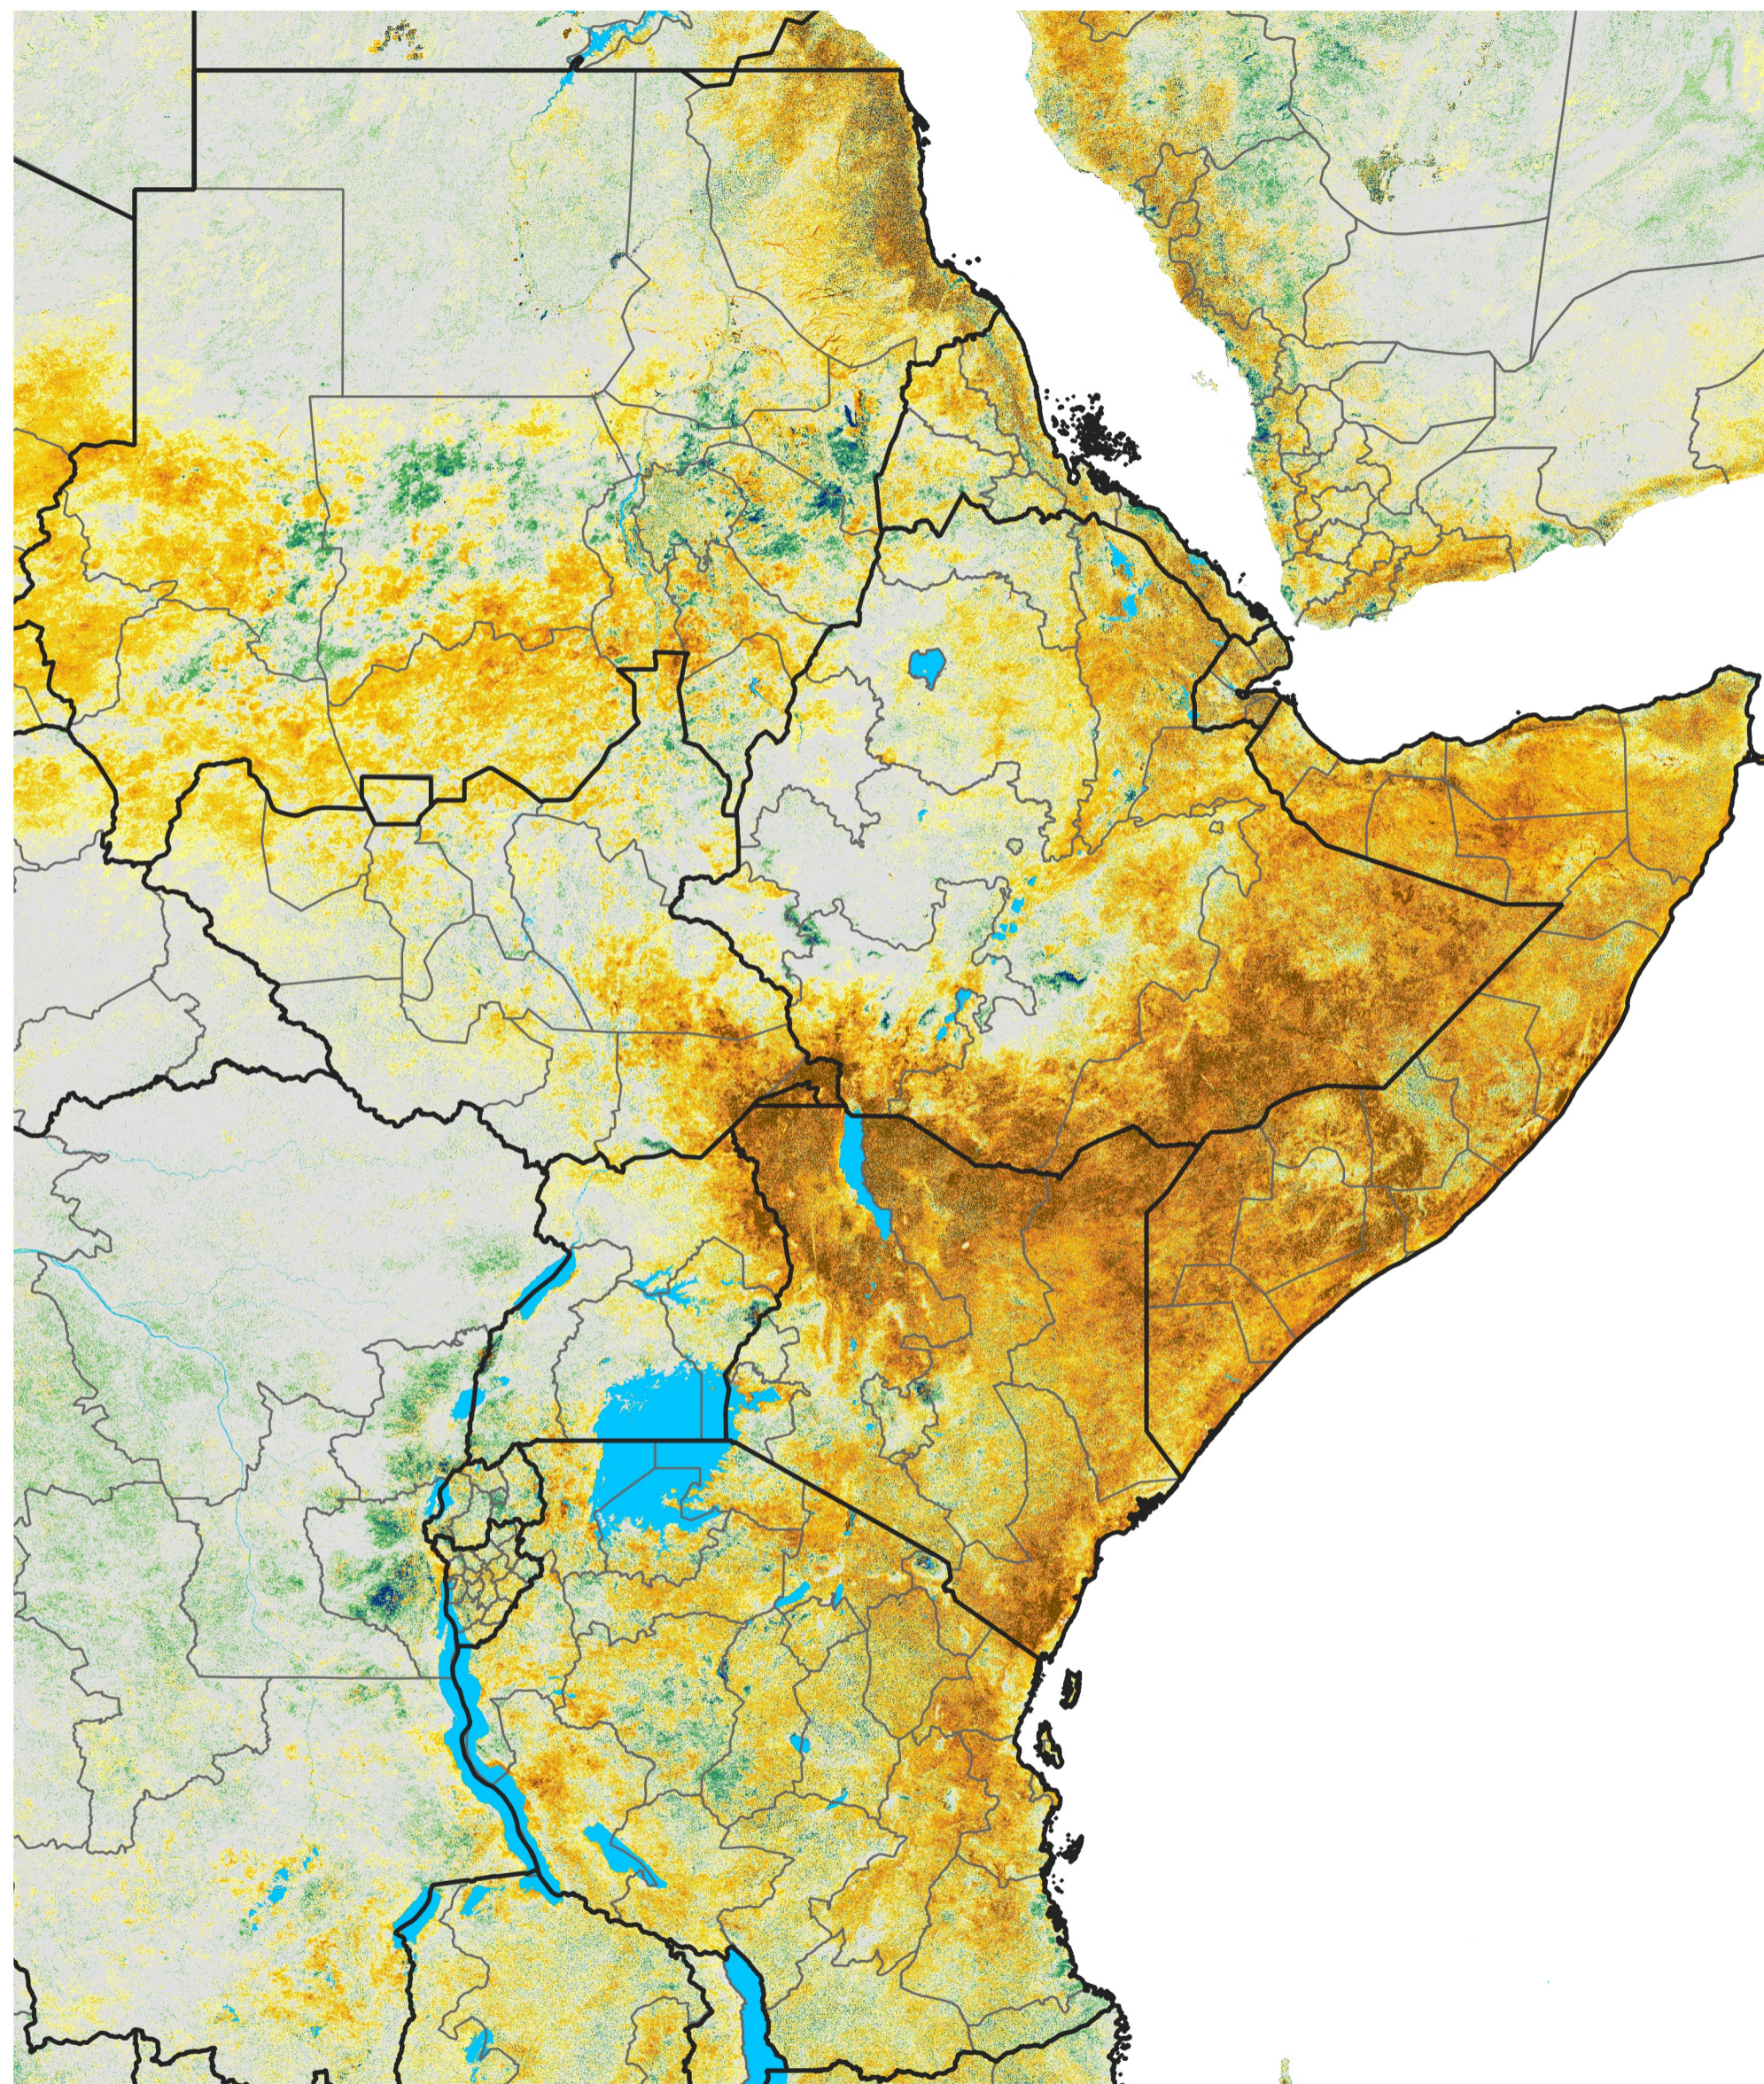

East Africa Percent of Mean NDVI

2016 / Mean (2012 - 2021)

Period 62 / Nov 01 - 10, 2016

Percent of Normal