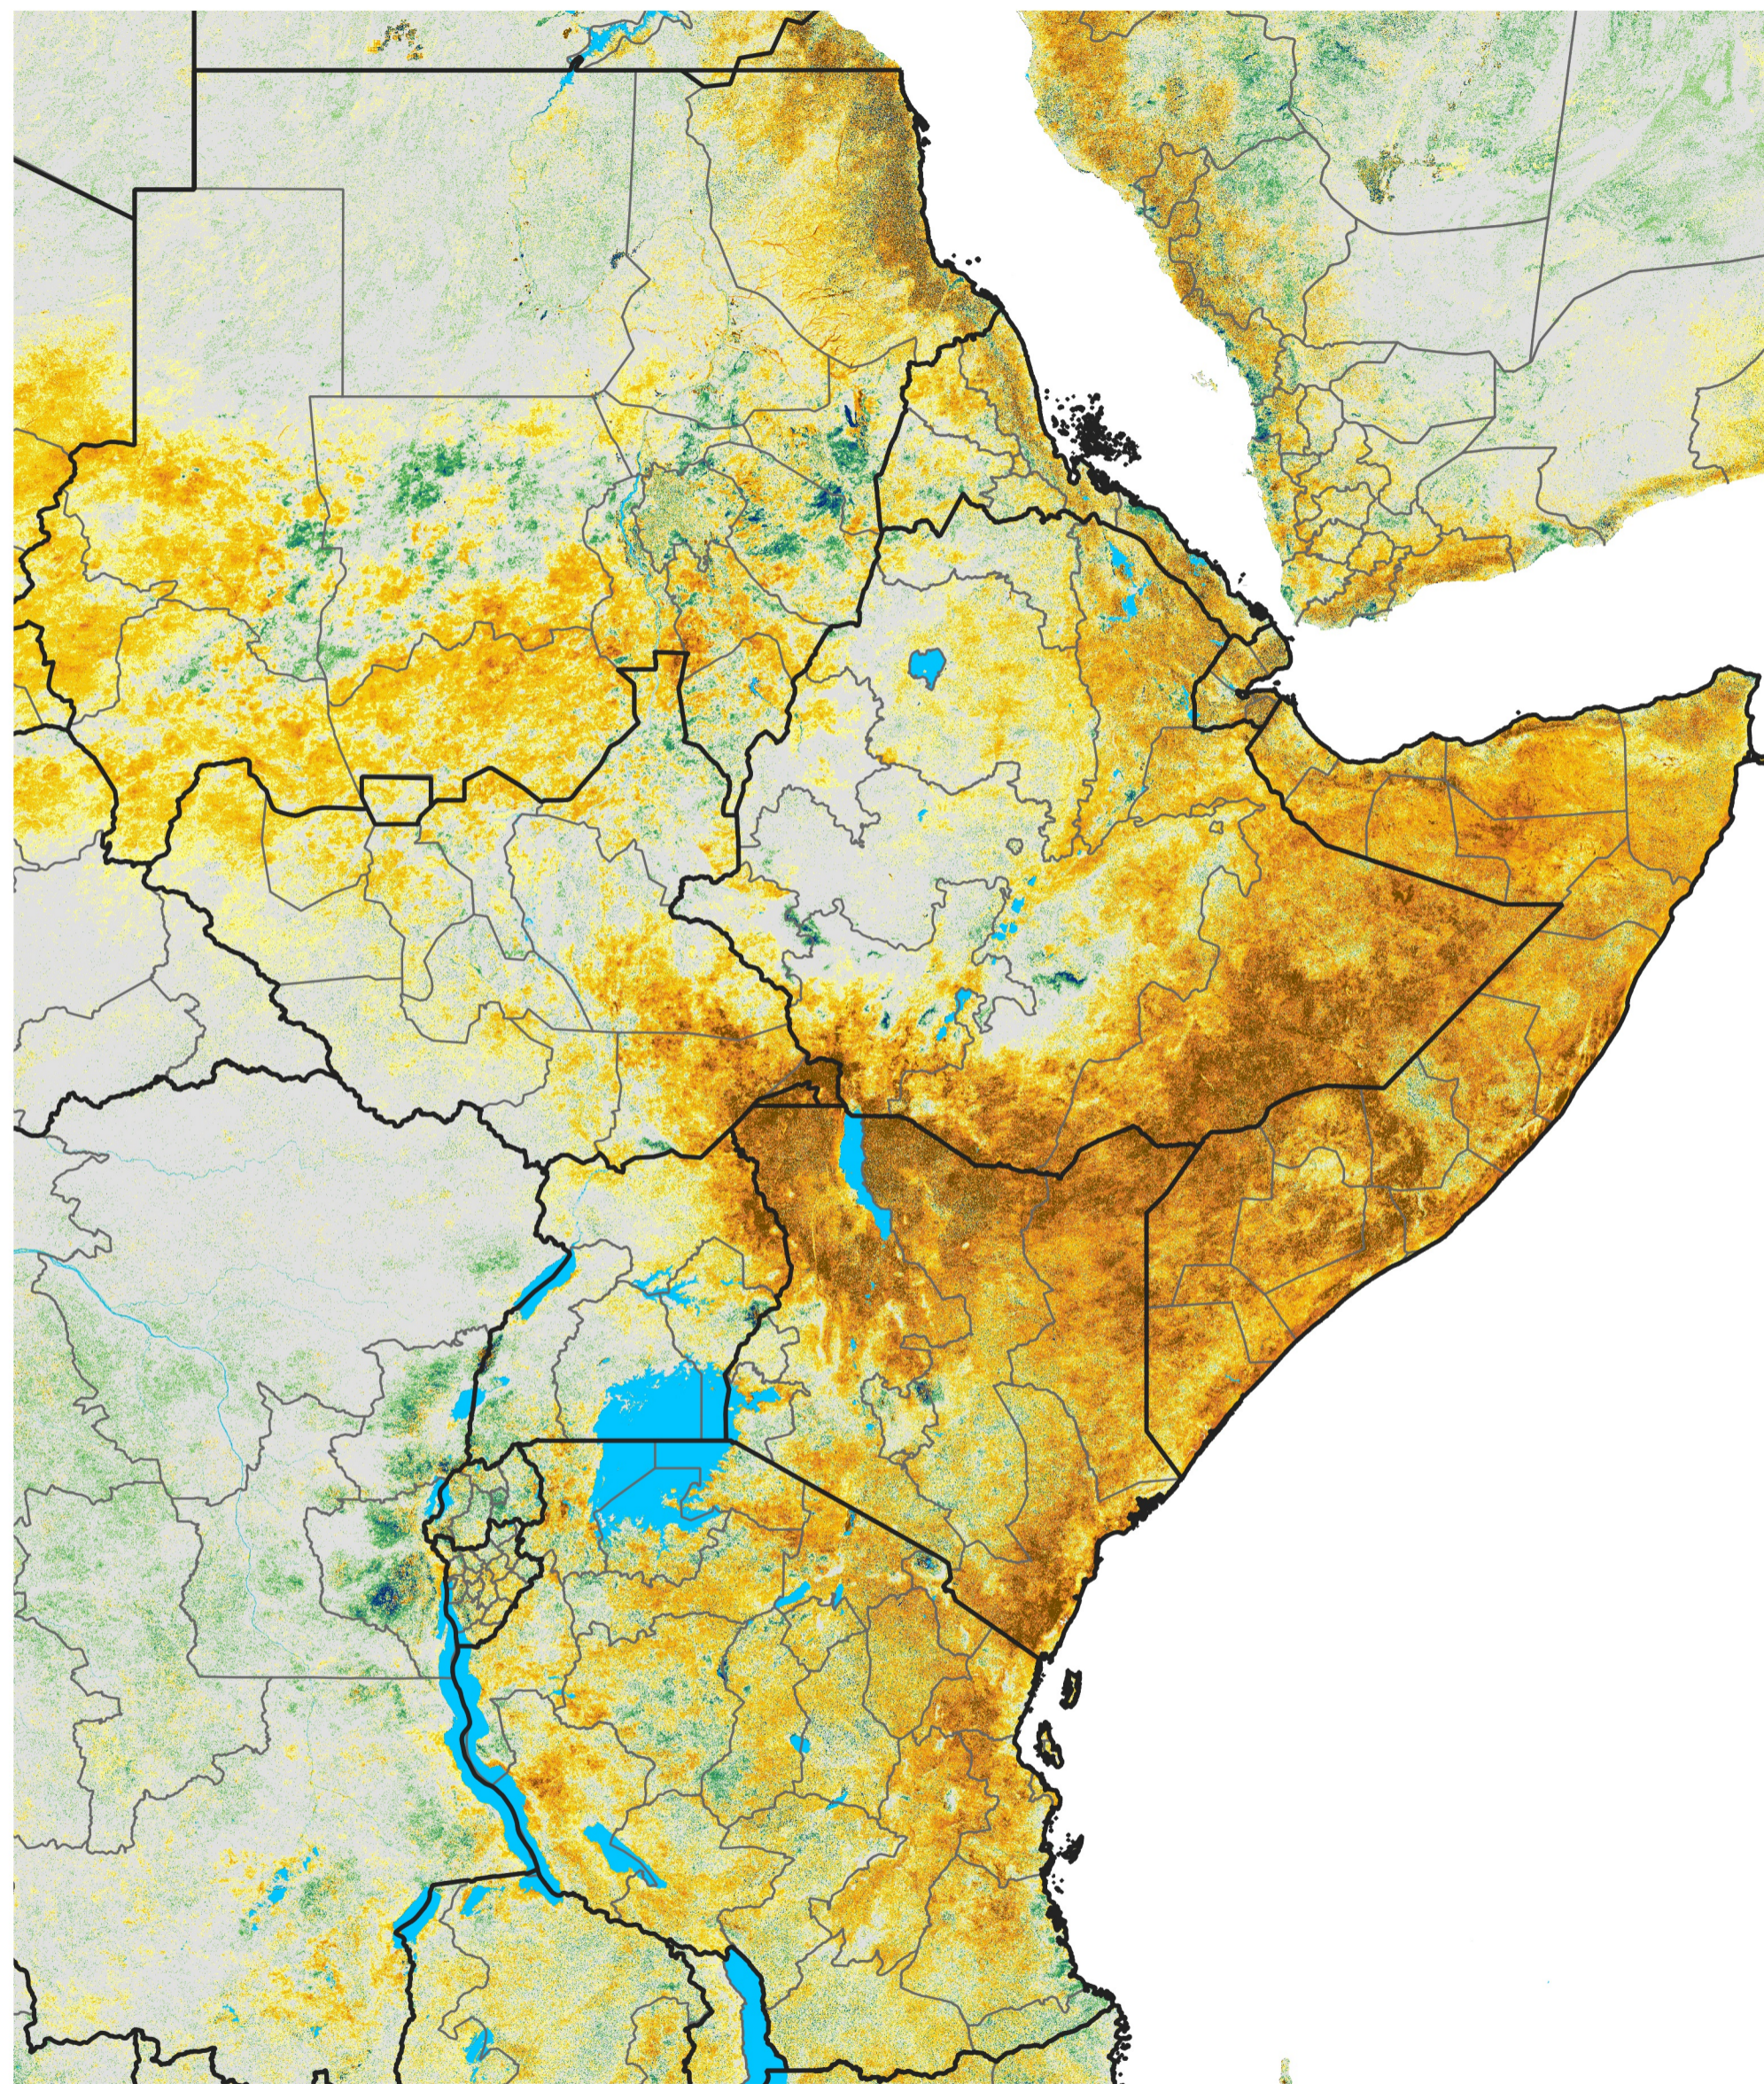

# East Africa Percent of Mean NDVI

2016 / Mean (2012 - 2021)

Period 63 / Nov 06 - 15, 2016

## Percent of Normal