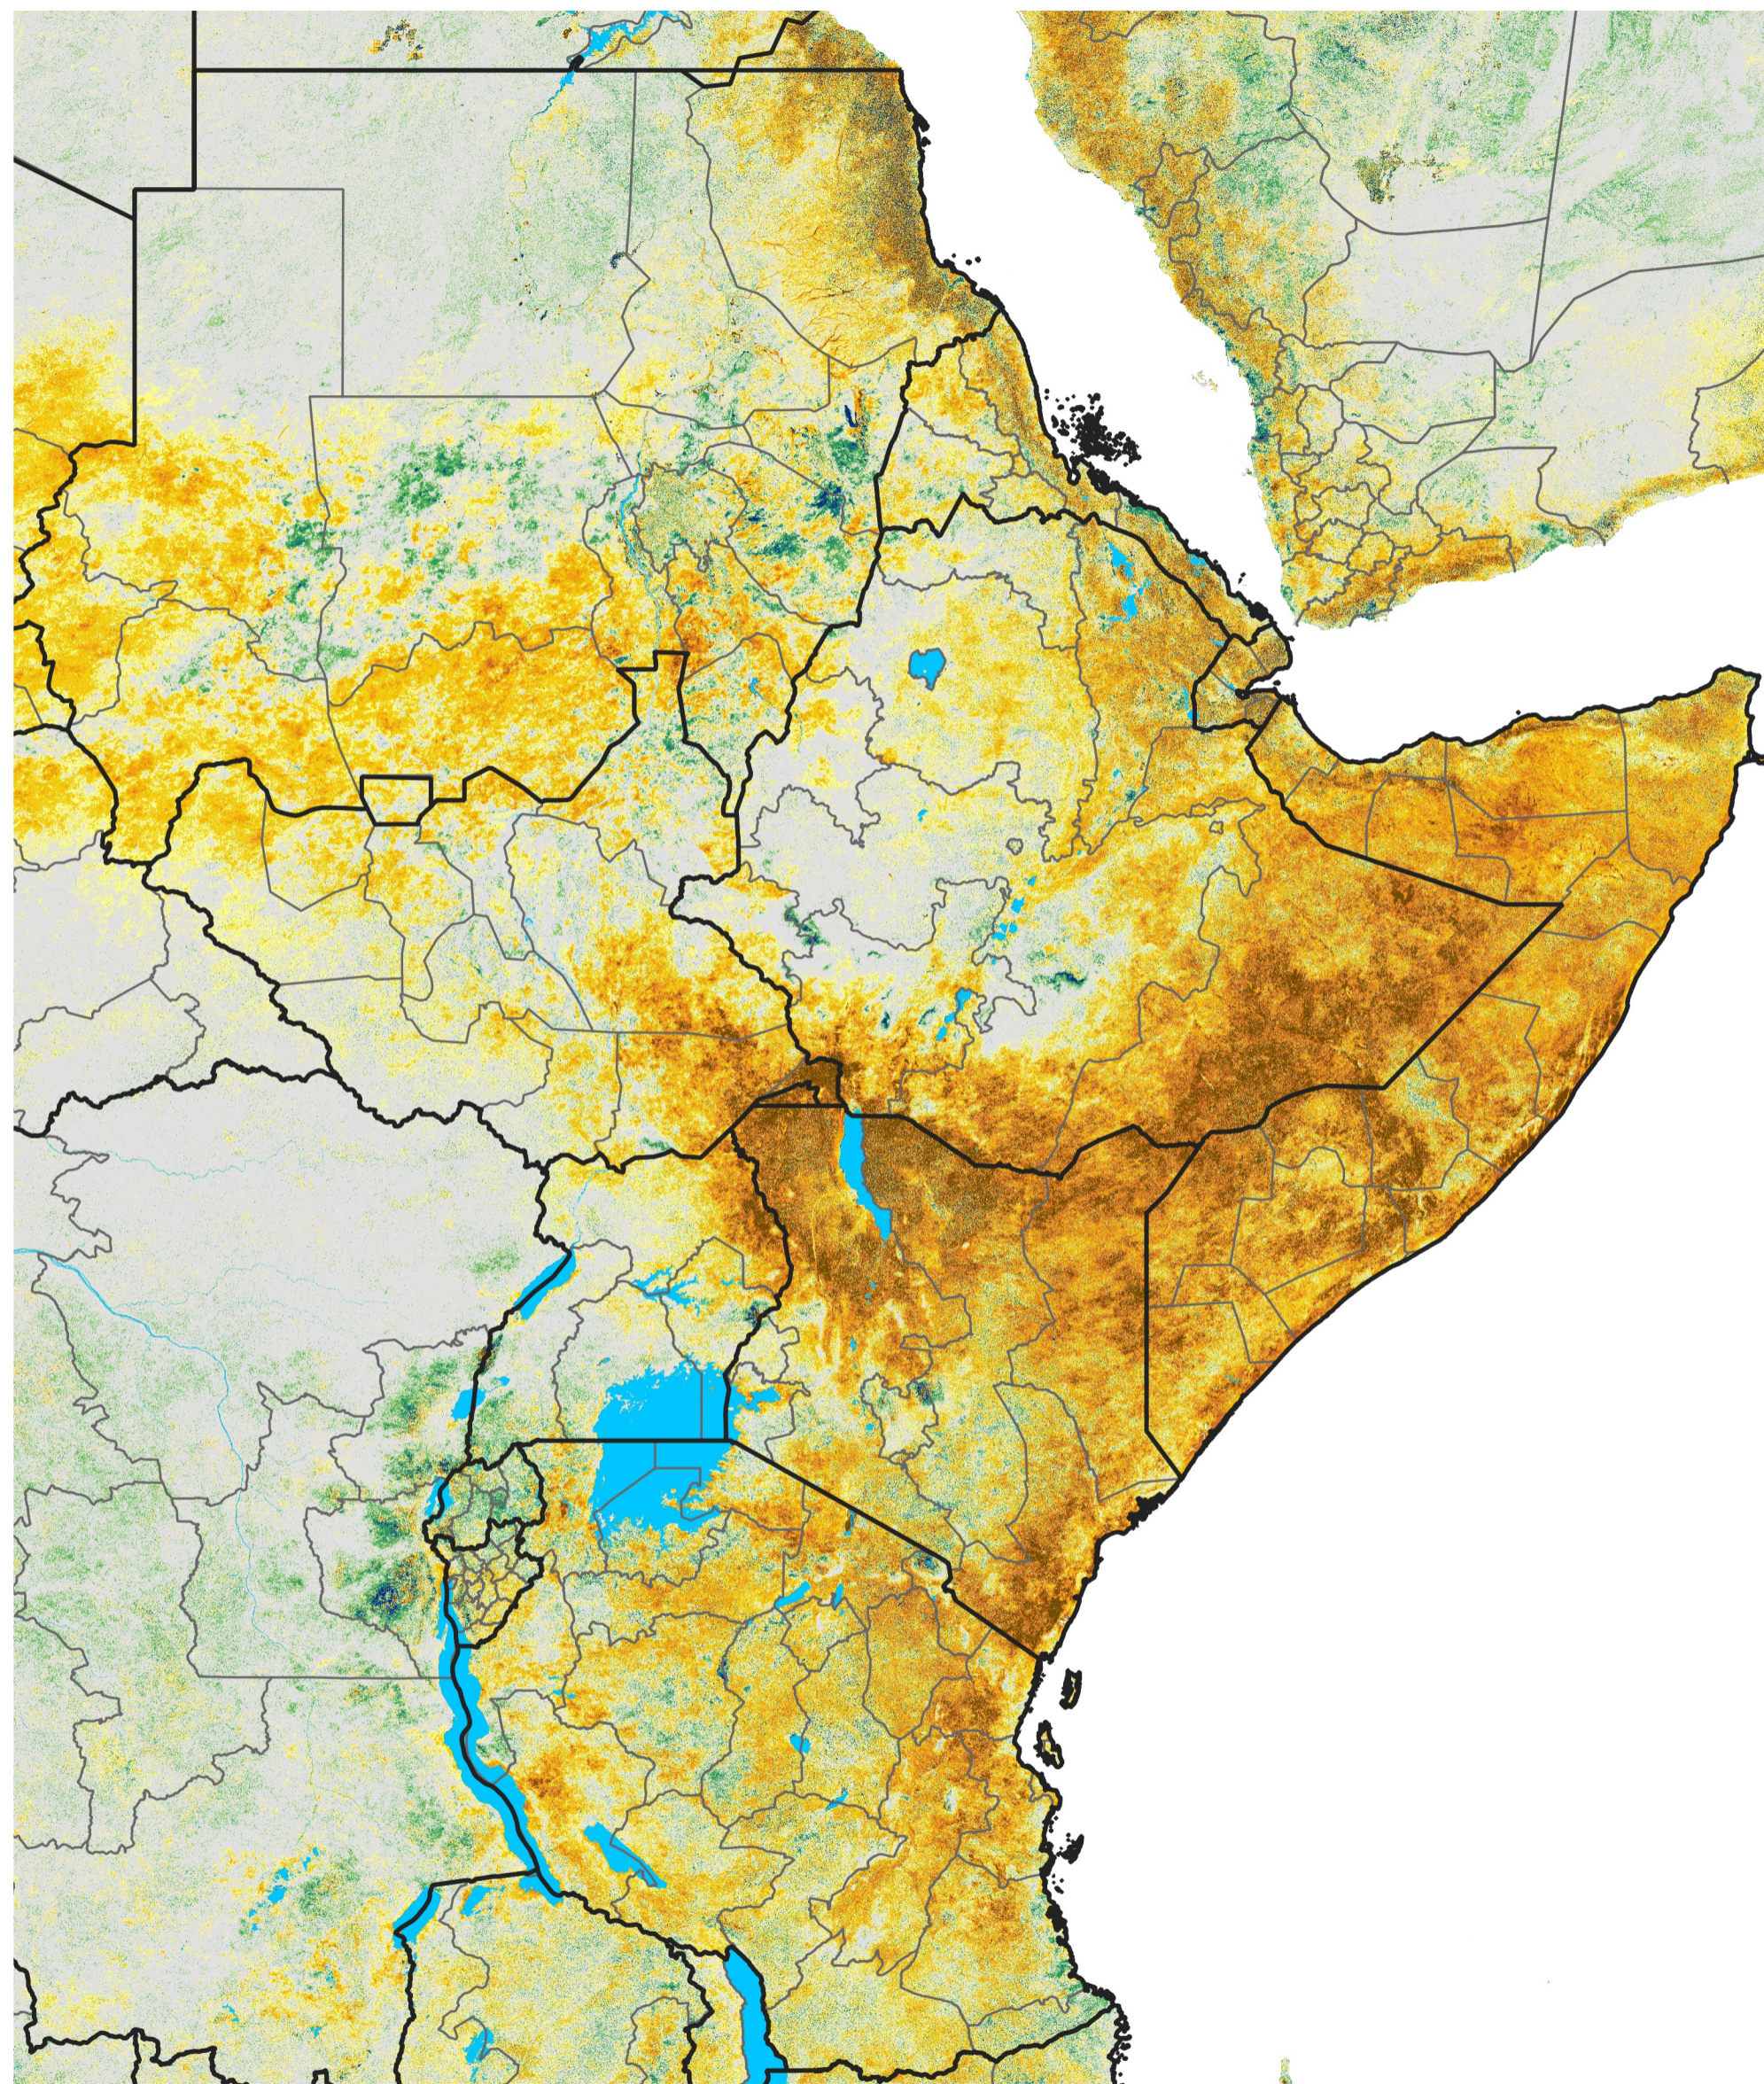

East Africa Percent of Mean NDVI

2016 / Mean (2012 - 2021)
Period 64 / Nov 11 - 20, 2016

Percent of Normal