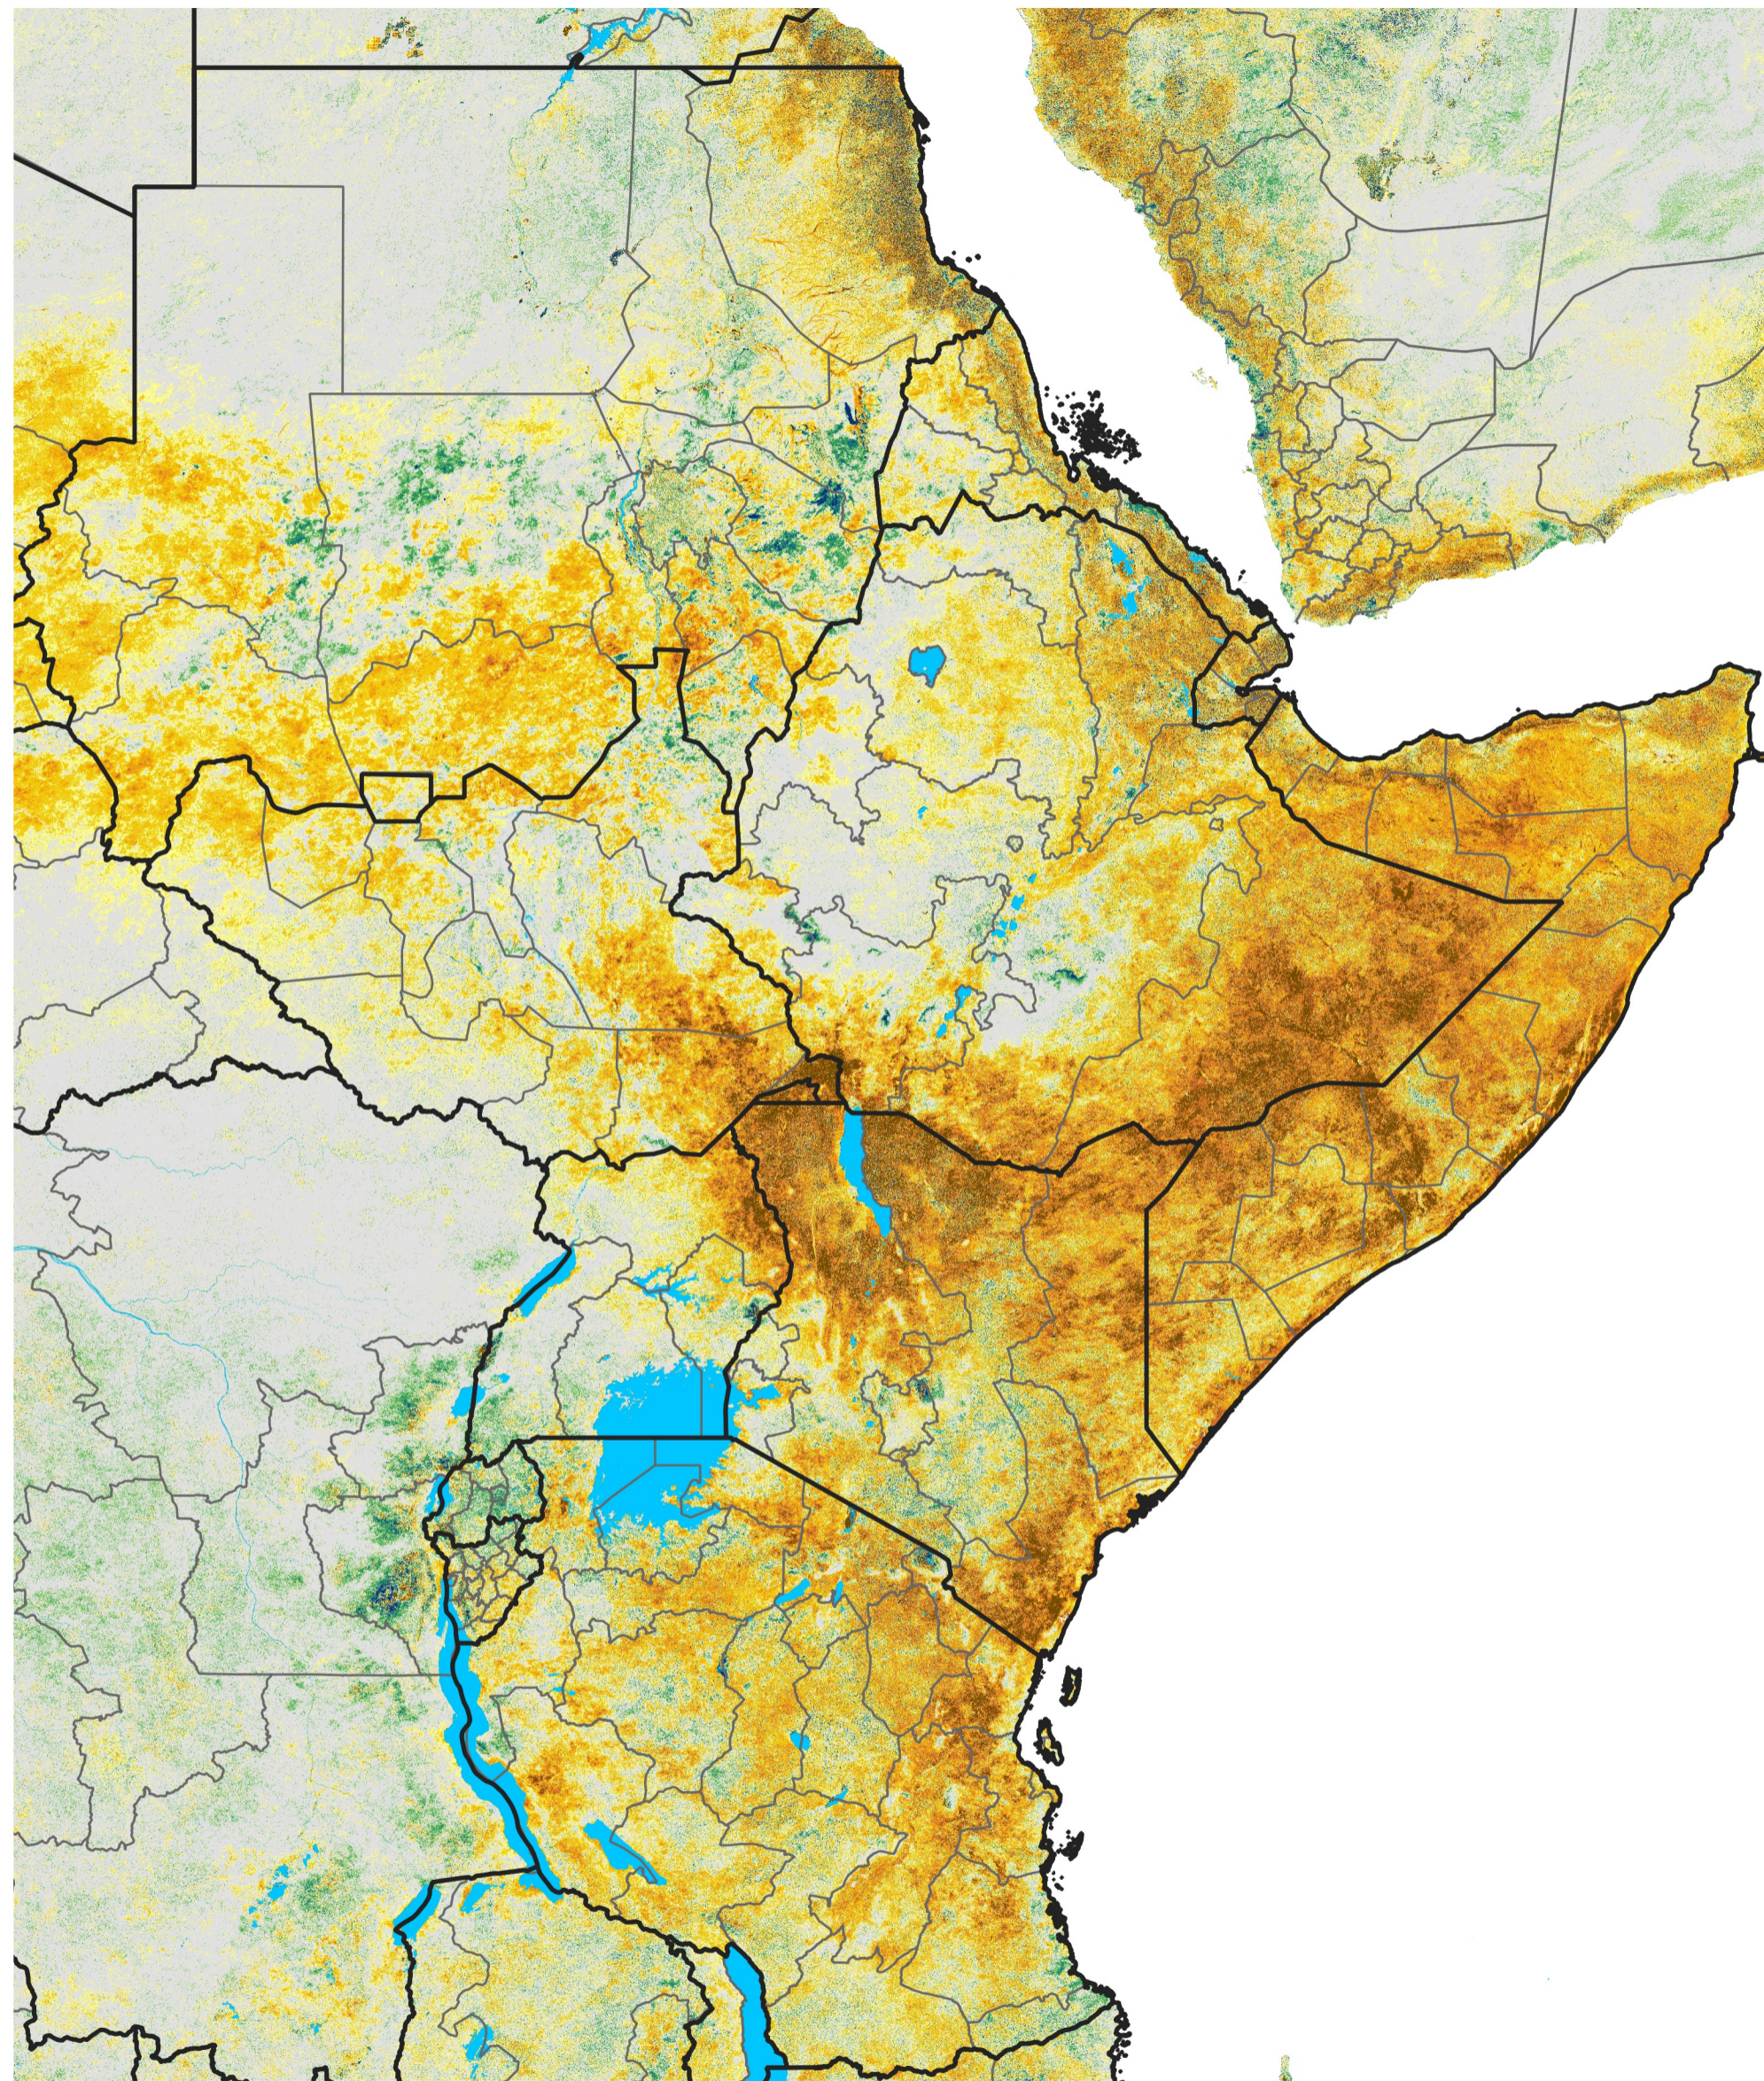

East Africa Percent of Mean NDVI

2016 / Mean (2012 - 2021)

Period 65 / Nov 16 - 25, 2016

Percent of Normal