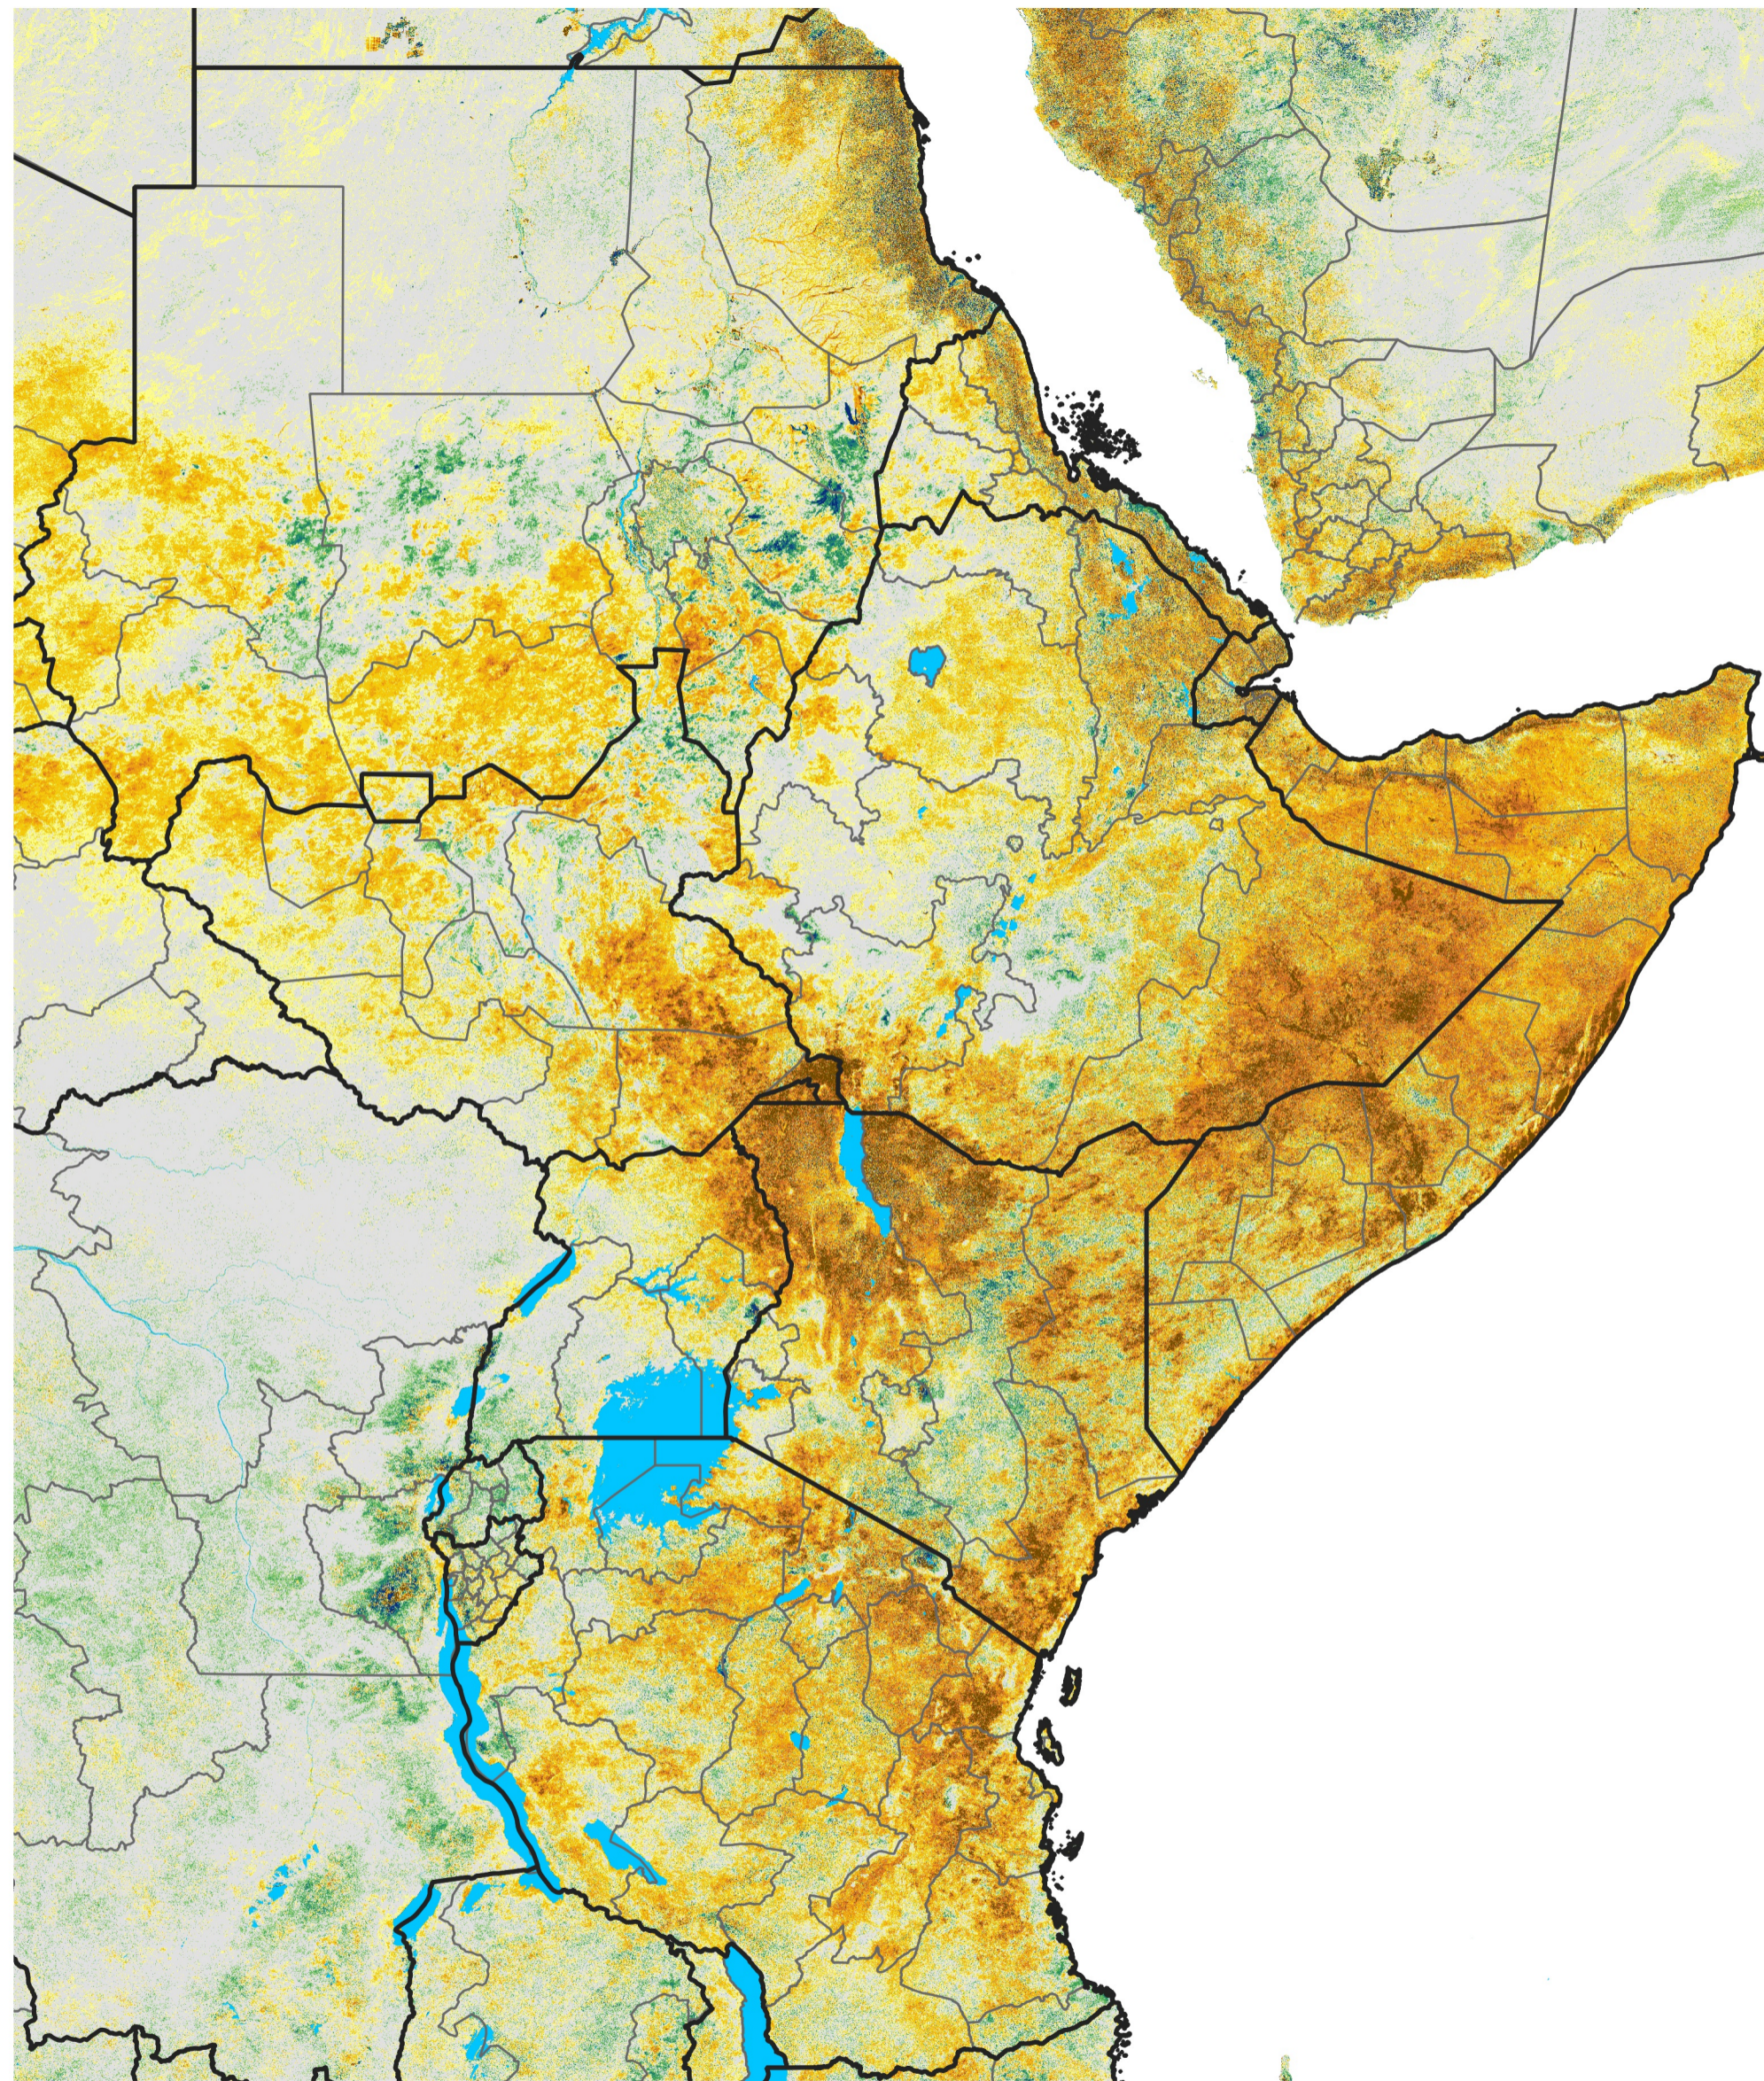

East Africa Percent of Mean NDVI

2016 / Mean (2012 - 2021)

Period 67 / Nov 26 - Dec 05, 2016

Percent of Normal