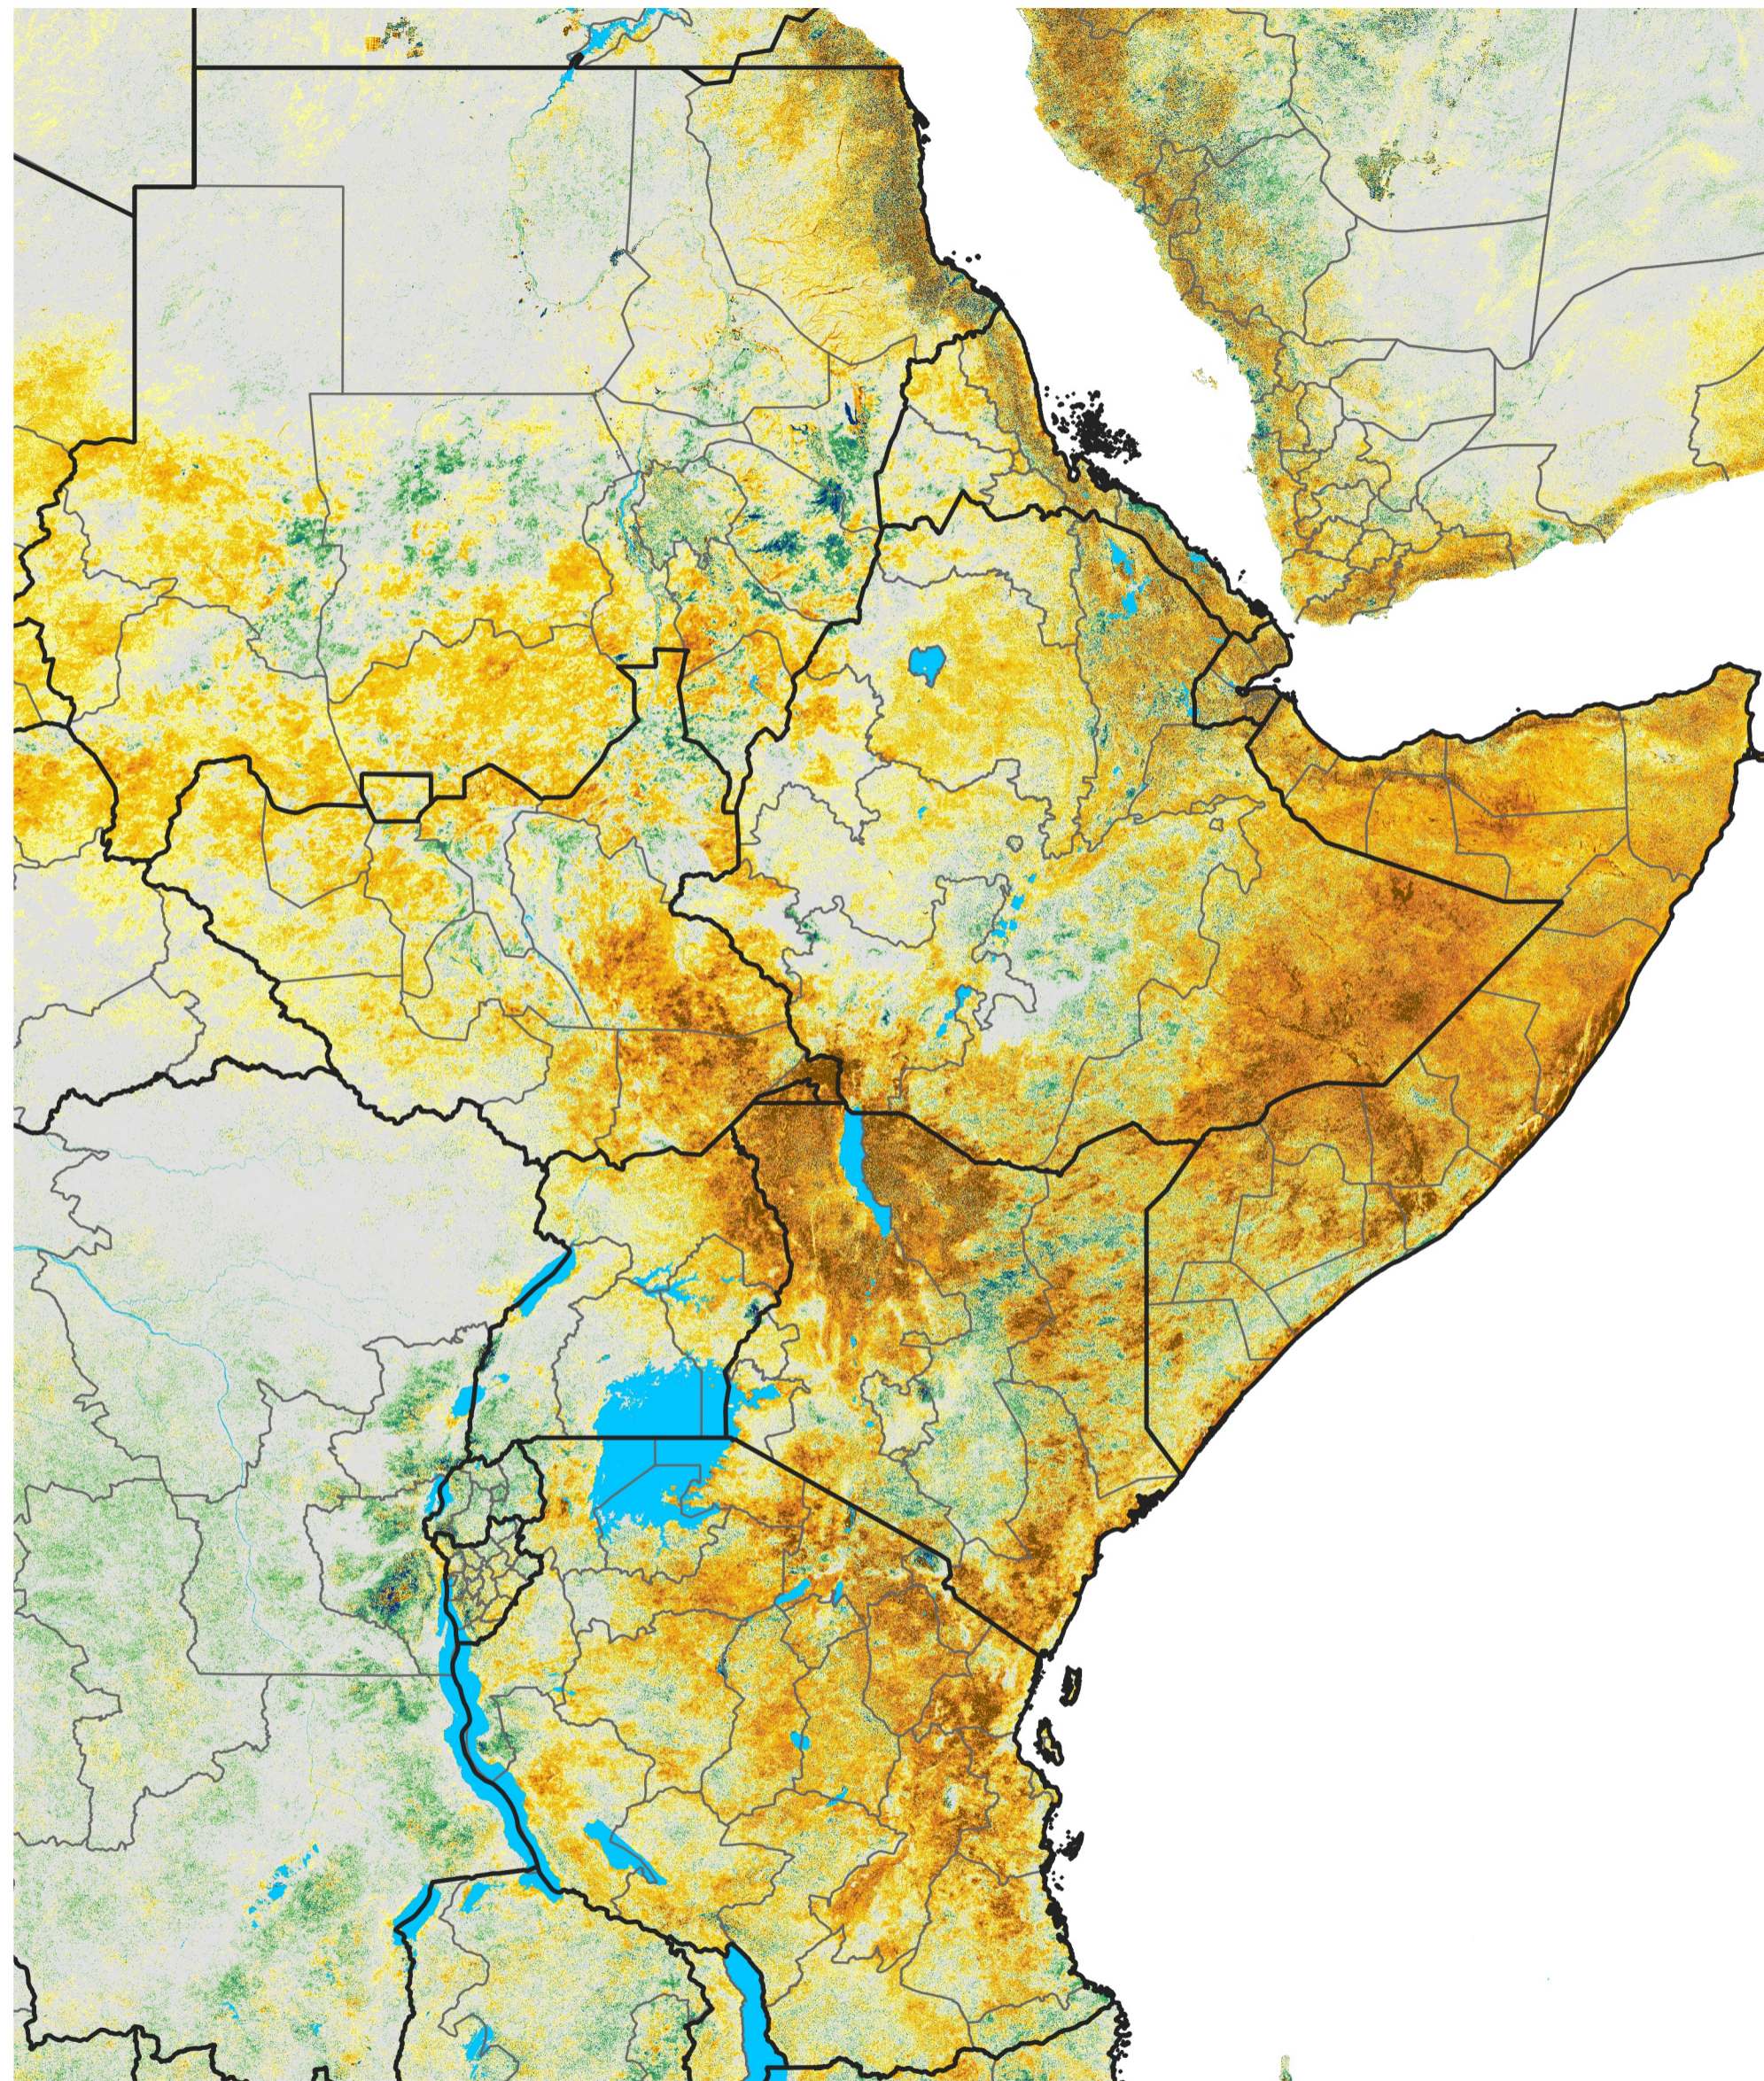

East Africa Percent of Mean NDVI

2016 / Mean (2012 - 2021)

Period 68 / Dec 01 - 10, 2016

Percent of Normal