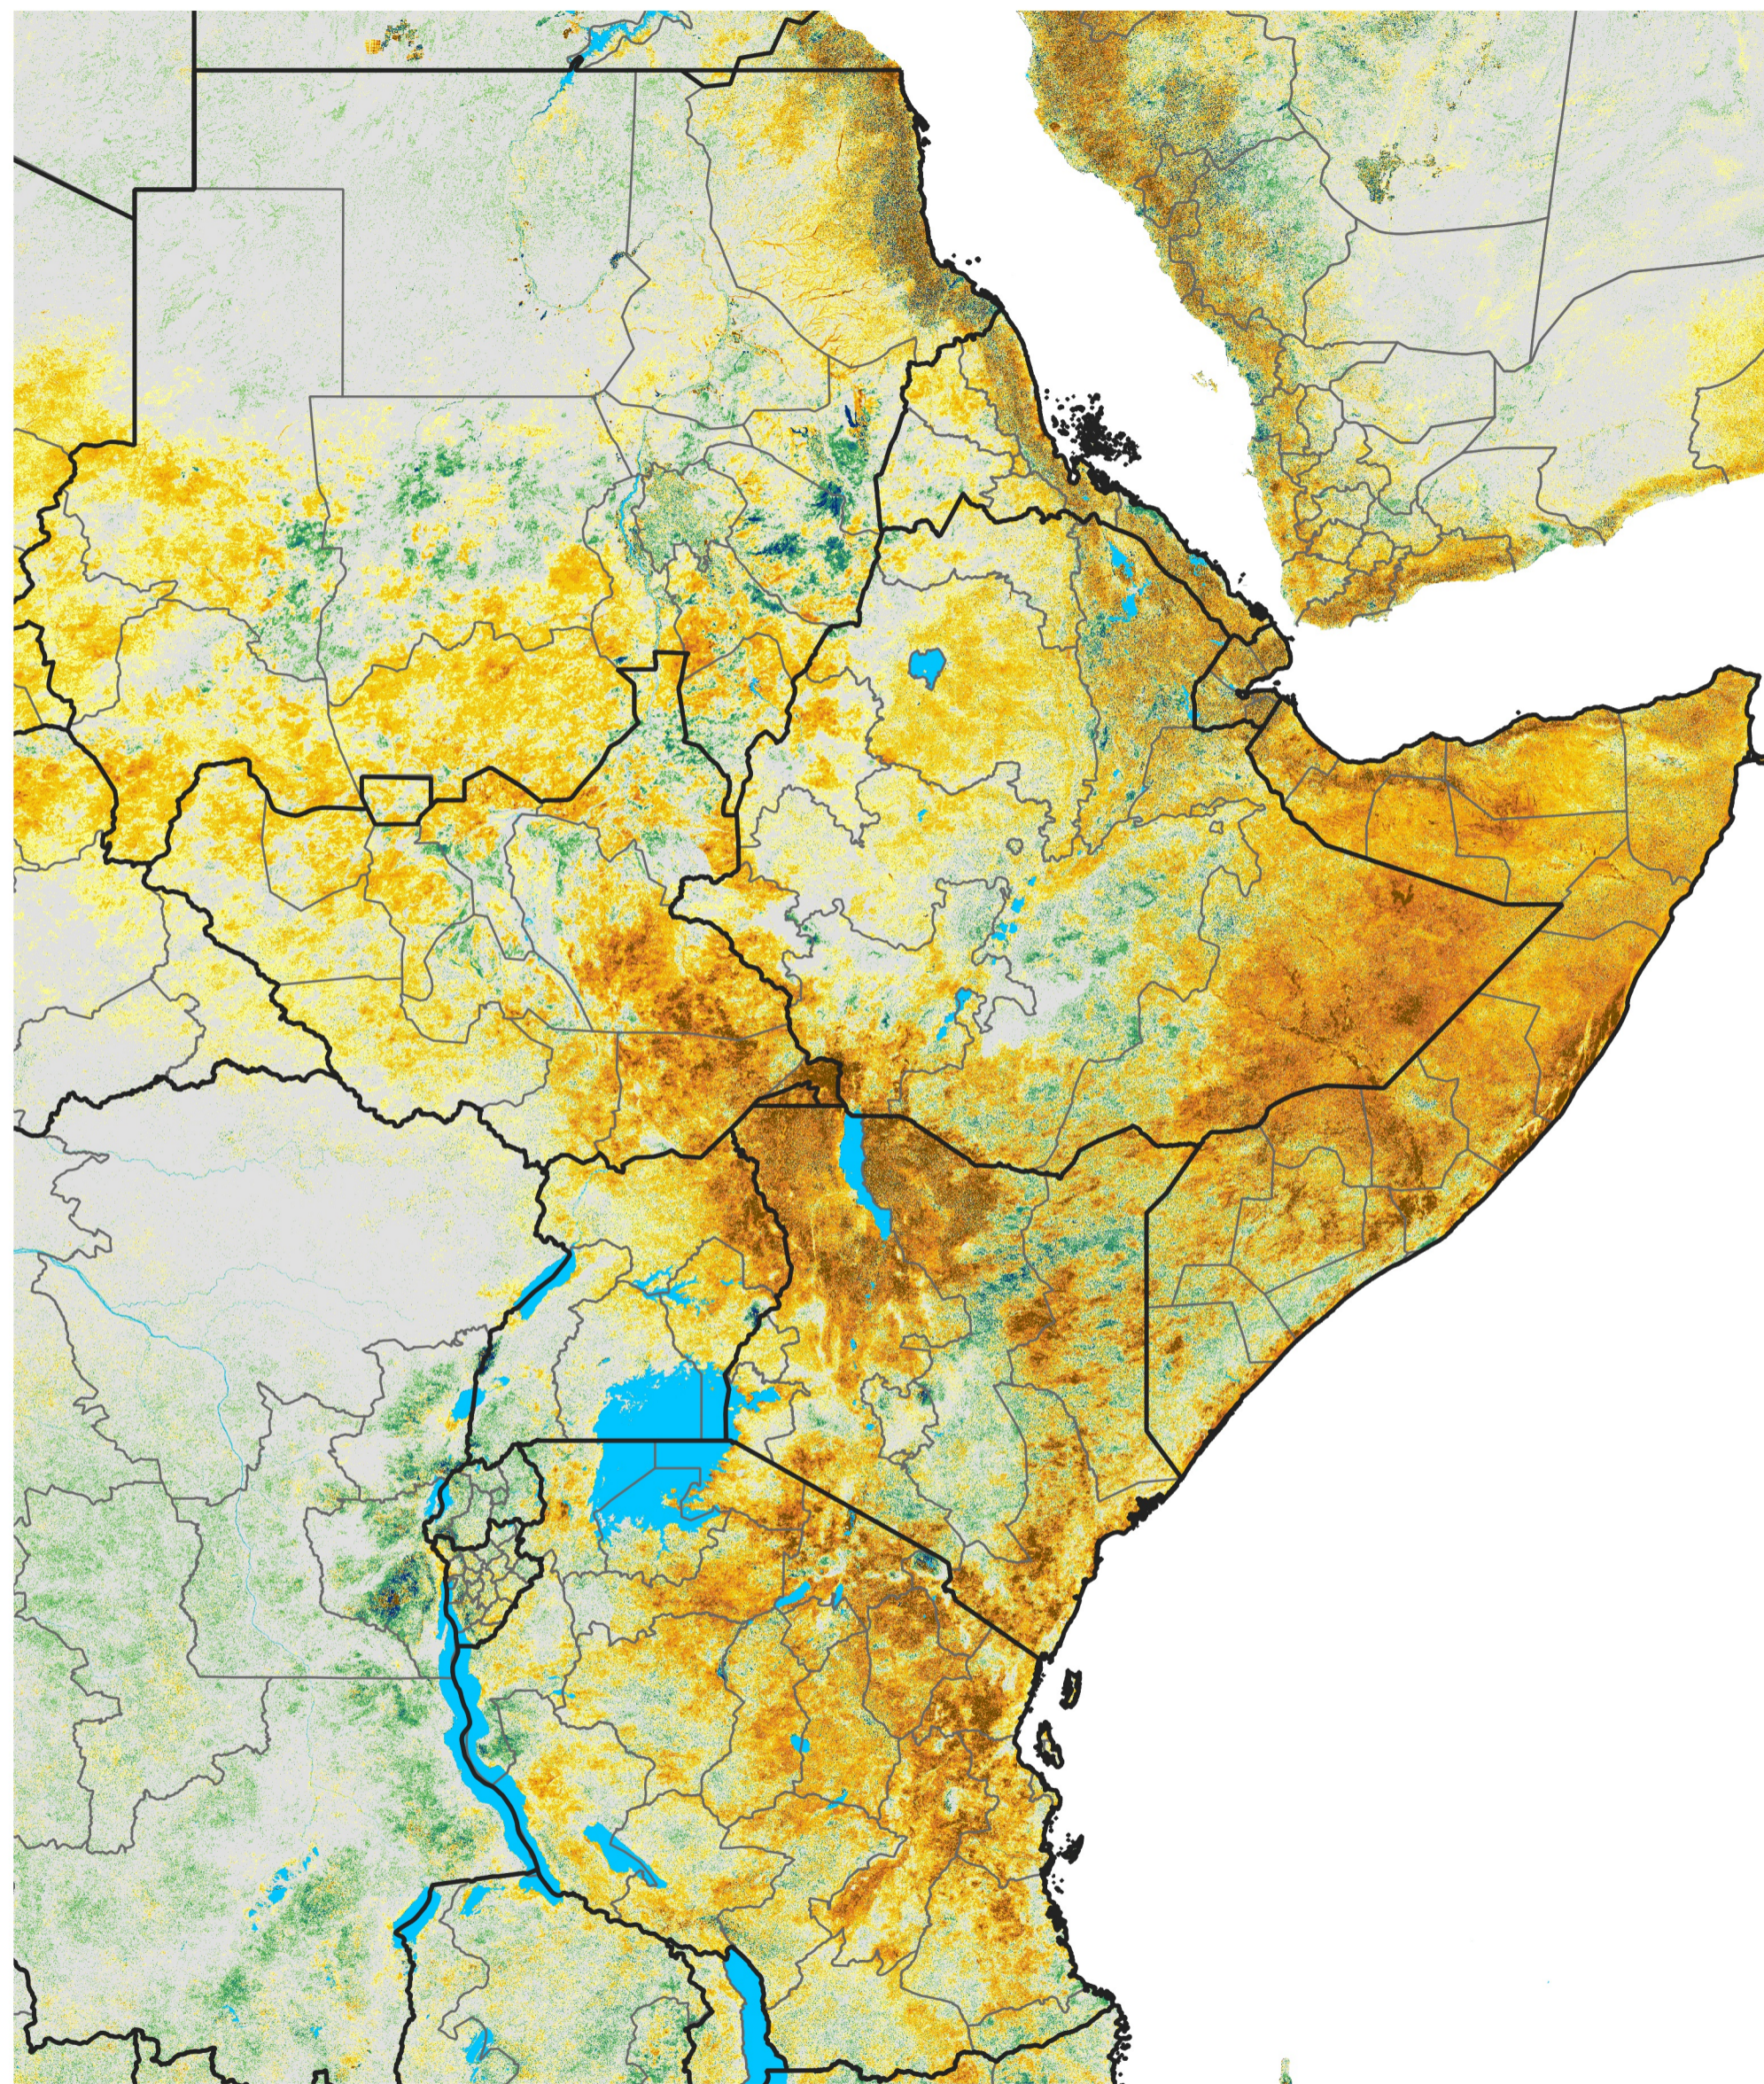

# East Africa Percent of Mean NDVI

2016 / Mean (2012 - 2021)

Period 69 / Dec 06 - 15, 2016

## Percent of Normal