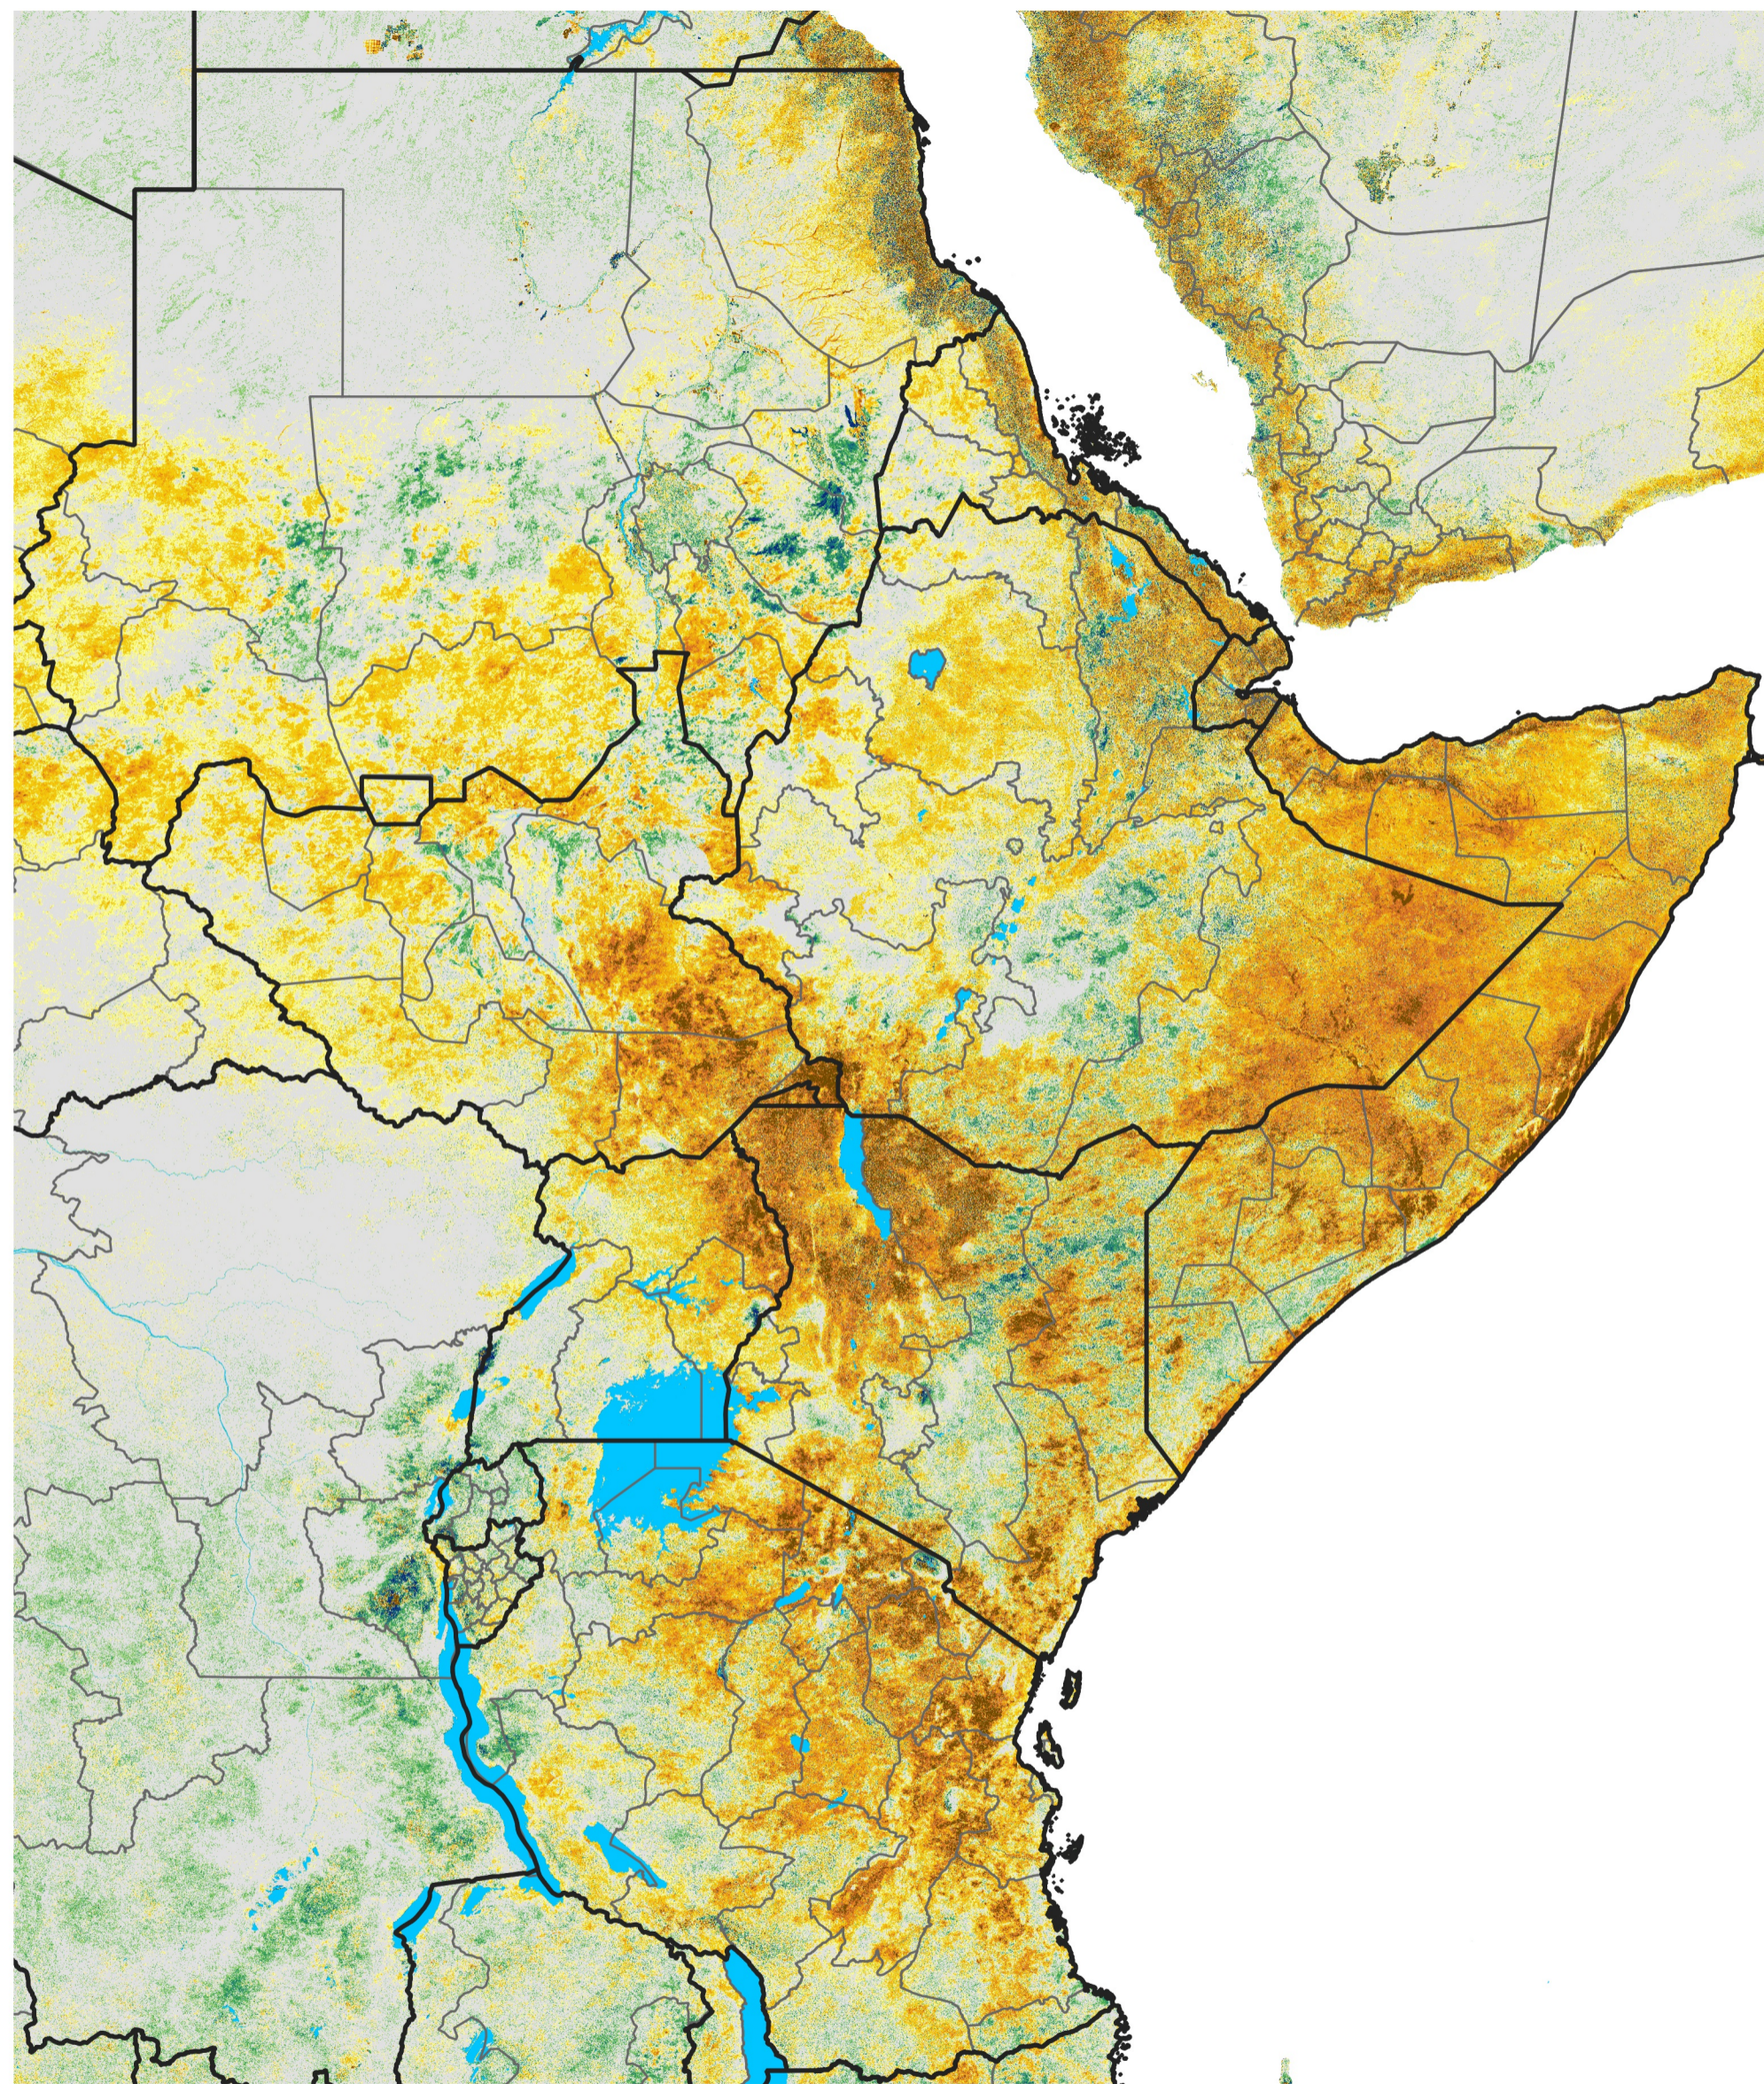

East Africa Percent of Mean NDVI

2016 / Mean (2012 - 2021)

Period 70 / Dec 11 - 20, 2016

Percent of Normal