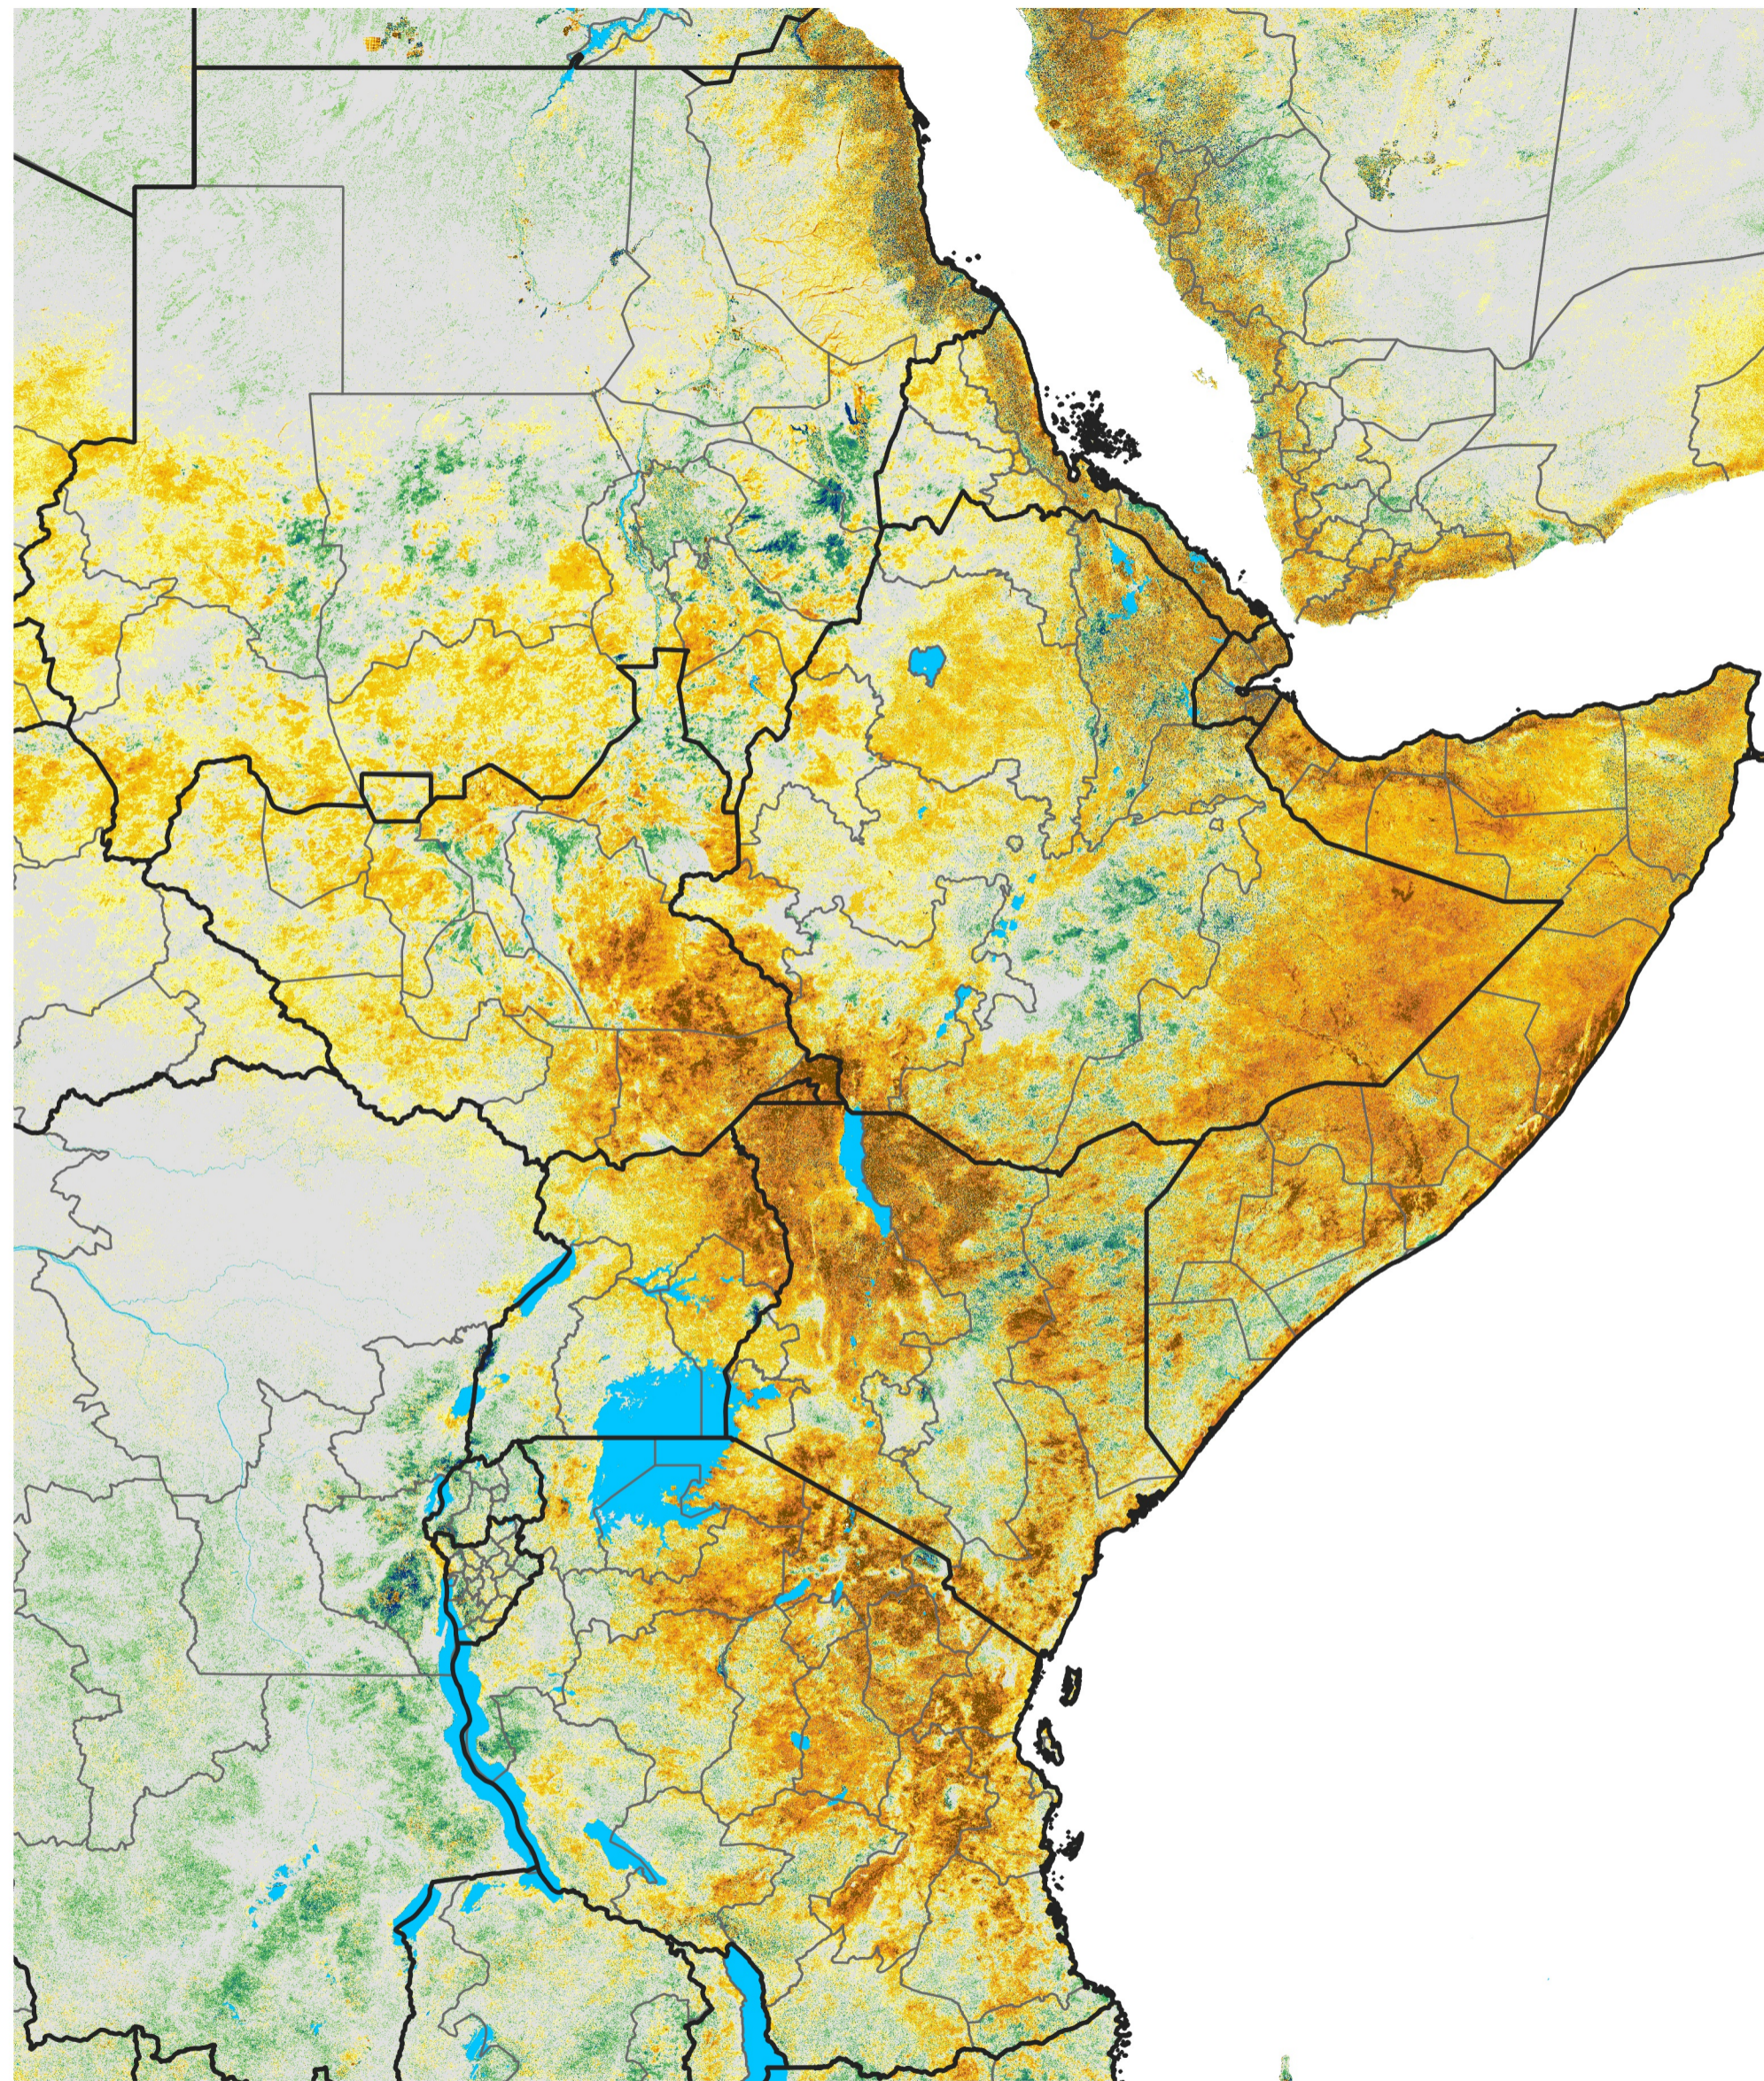

East Africa Percent of Mean NDVI

2016 / Mean (2012 - 2021)

Period 71 / Dec 16 - 25, 2016

Percent of Normal