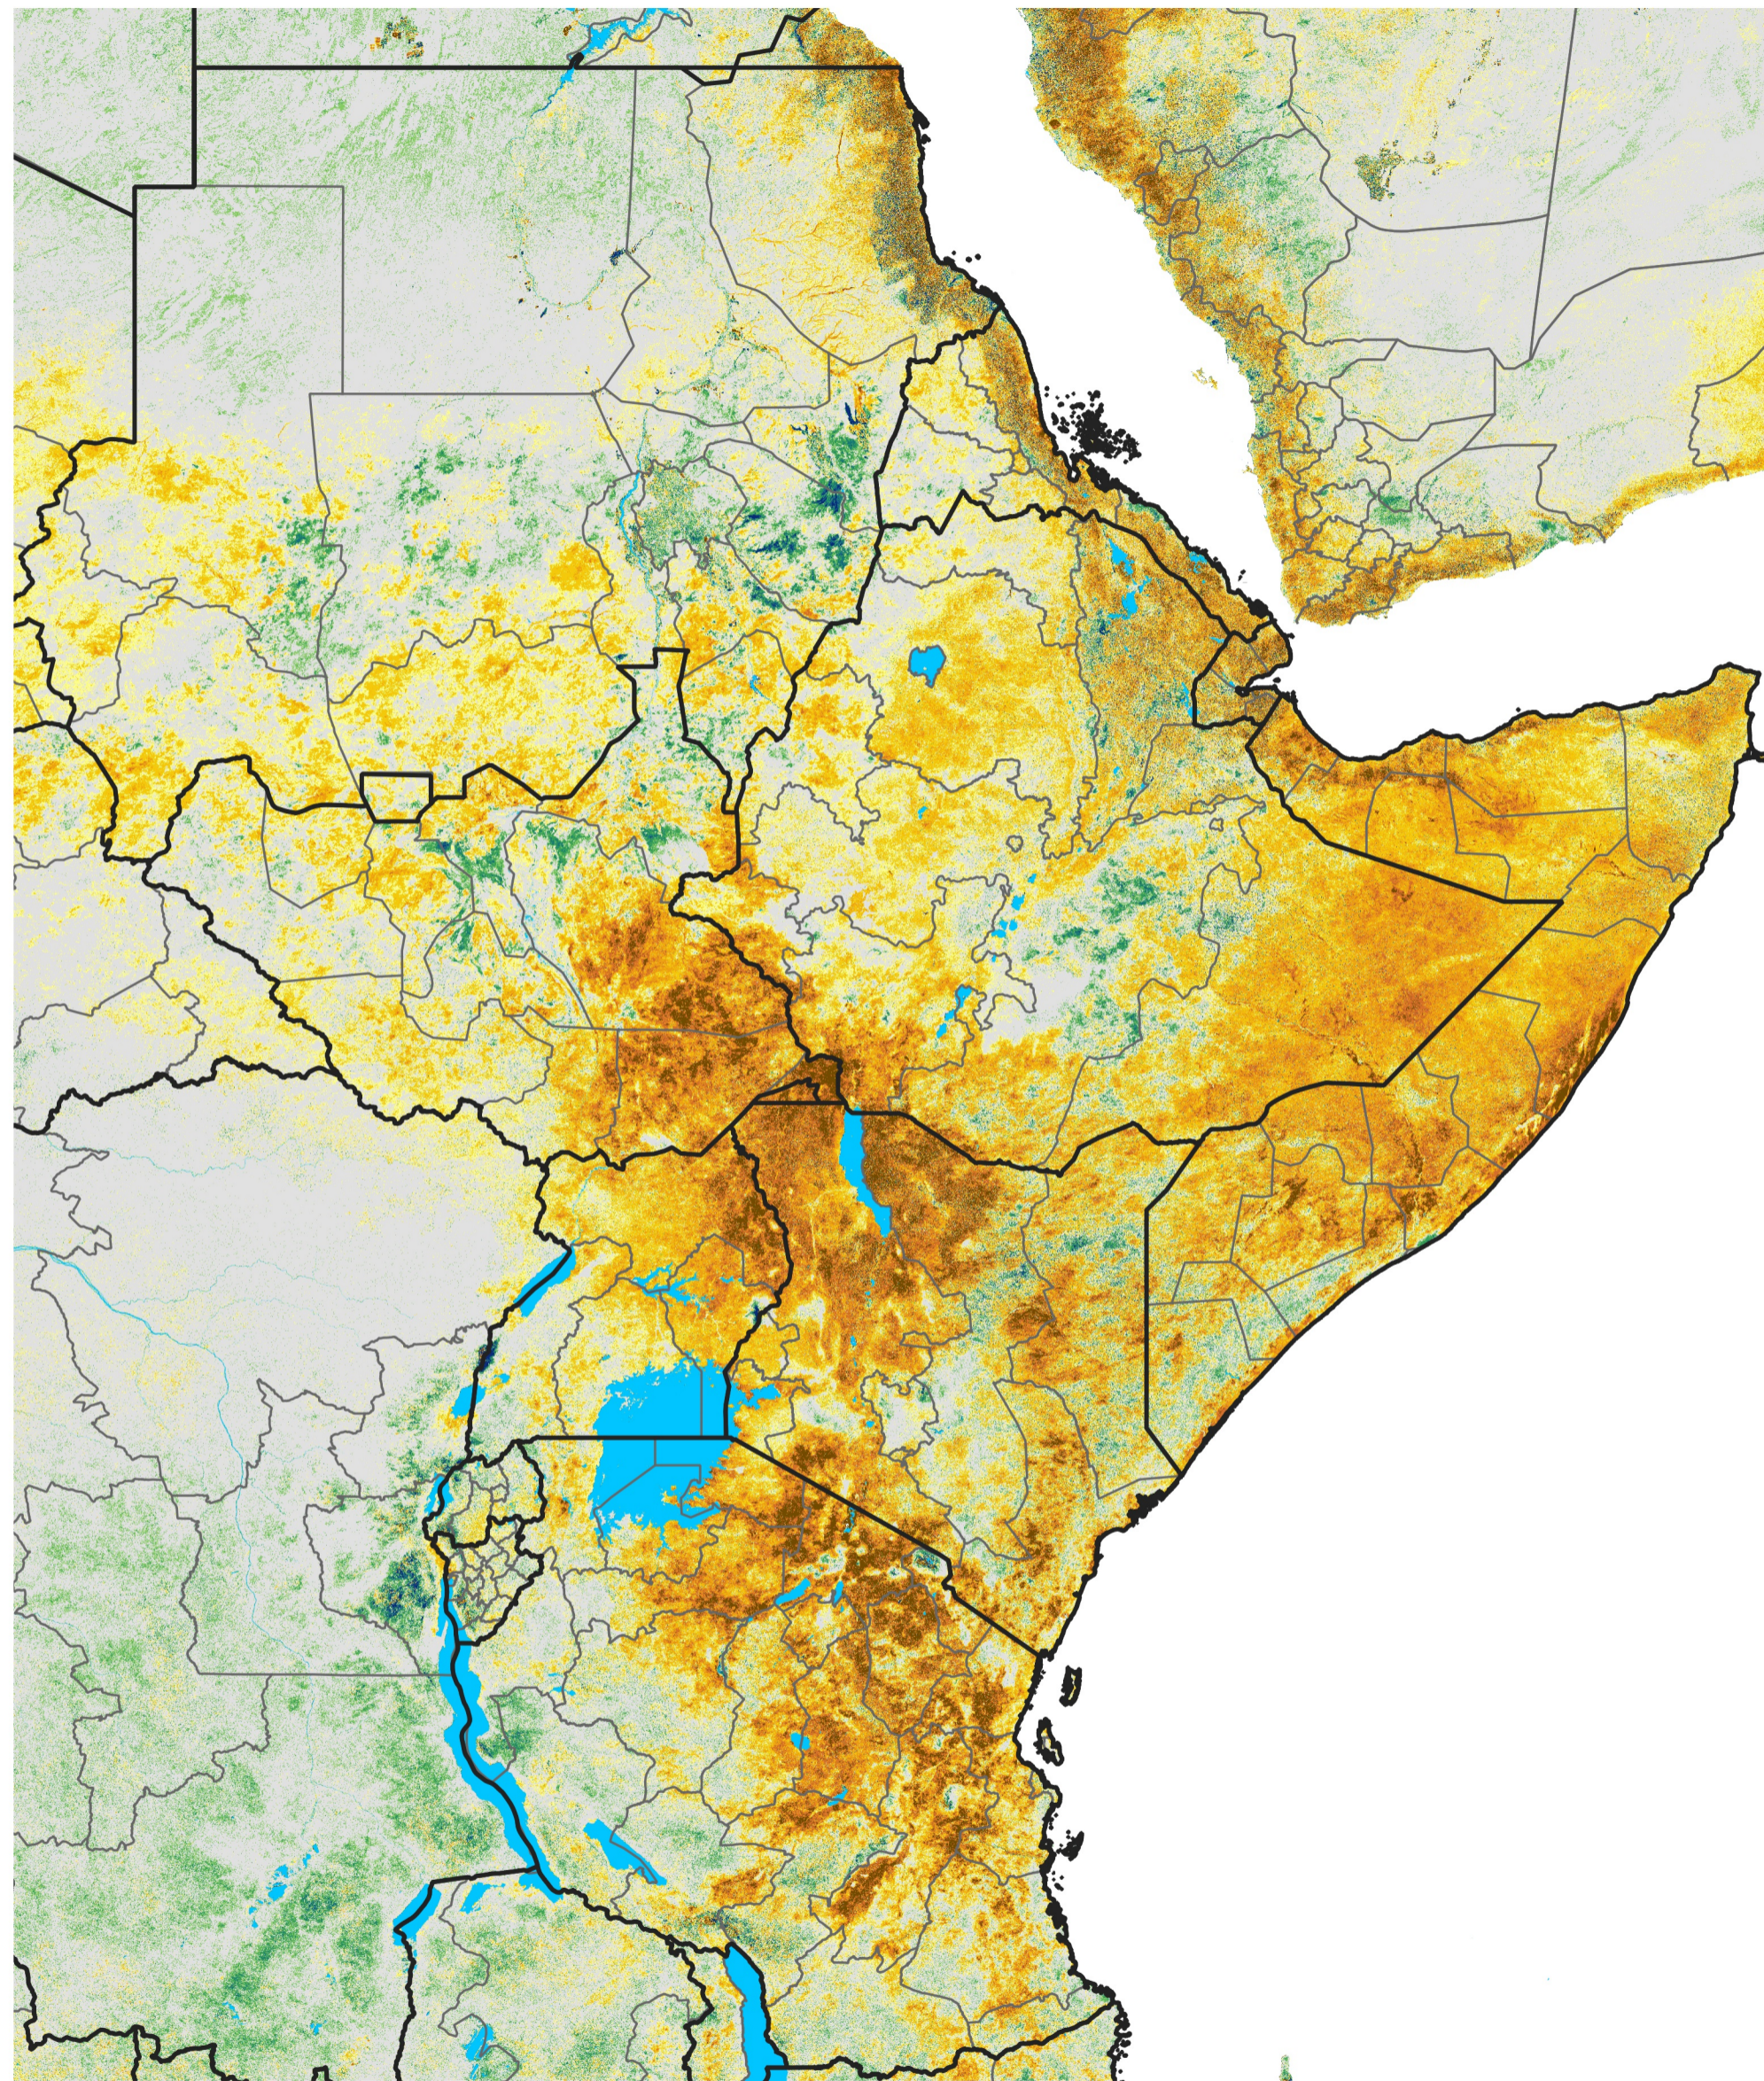

East Africa Percent of Mean NDVI

2017 / Mean (2012 - 2021)

Period 01 / Dec 26, 2016 - Jan 05, 2017

Percent of Normal