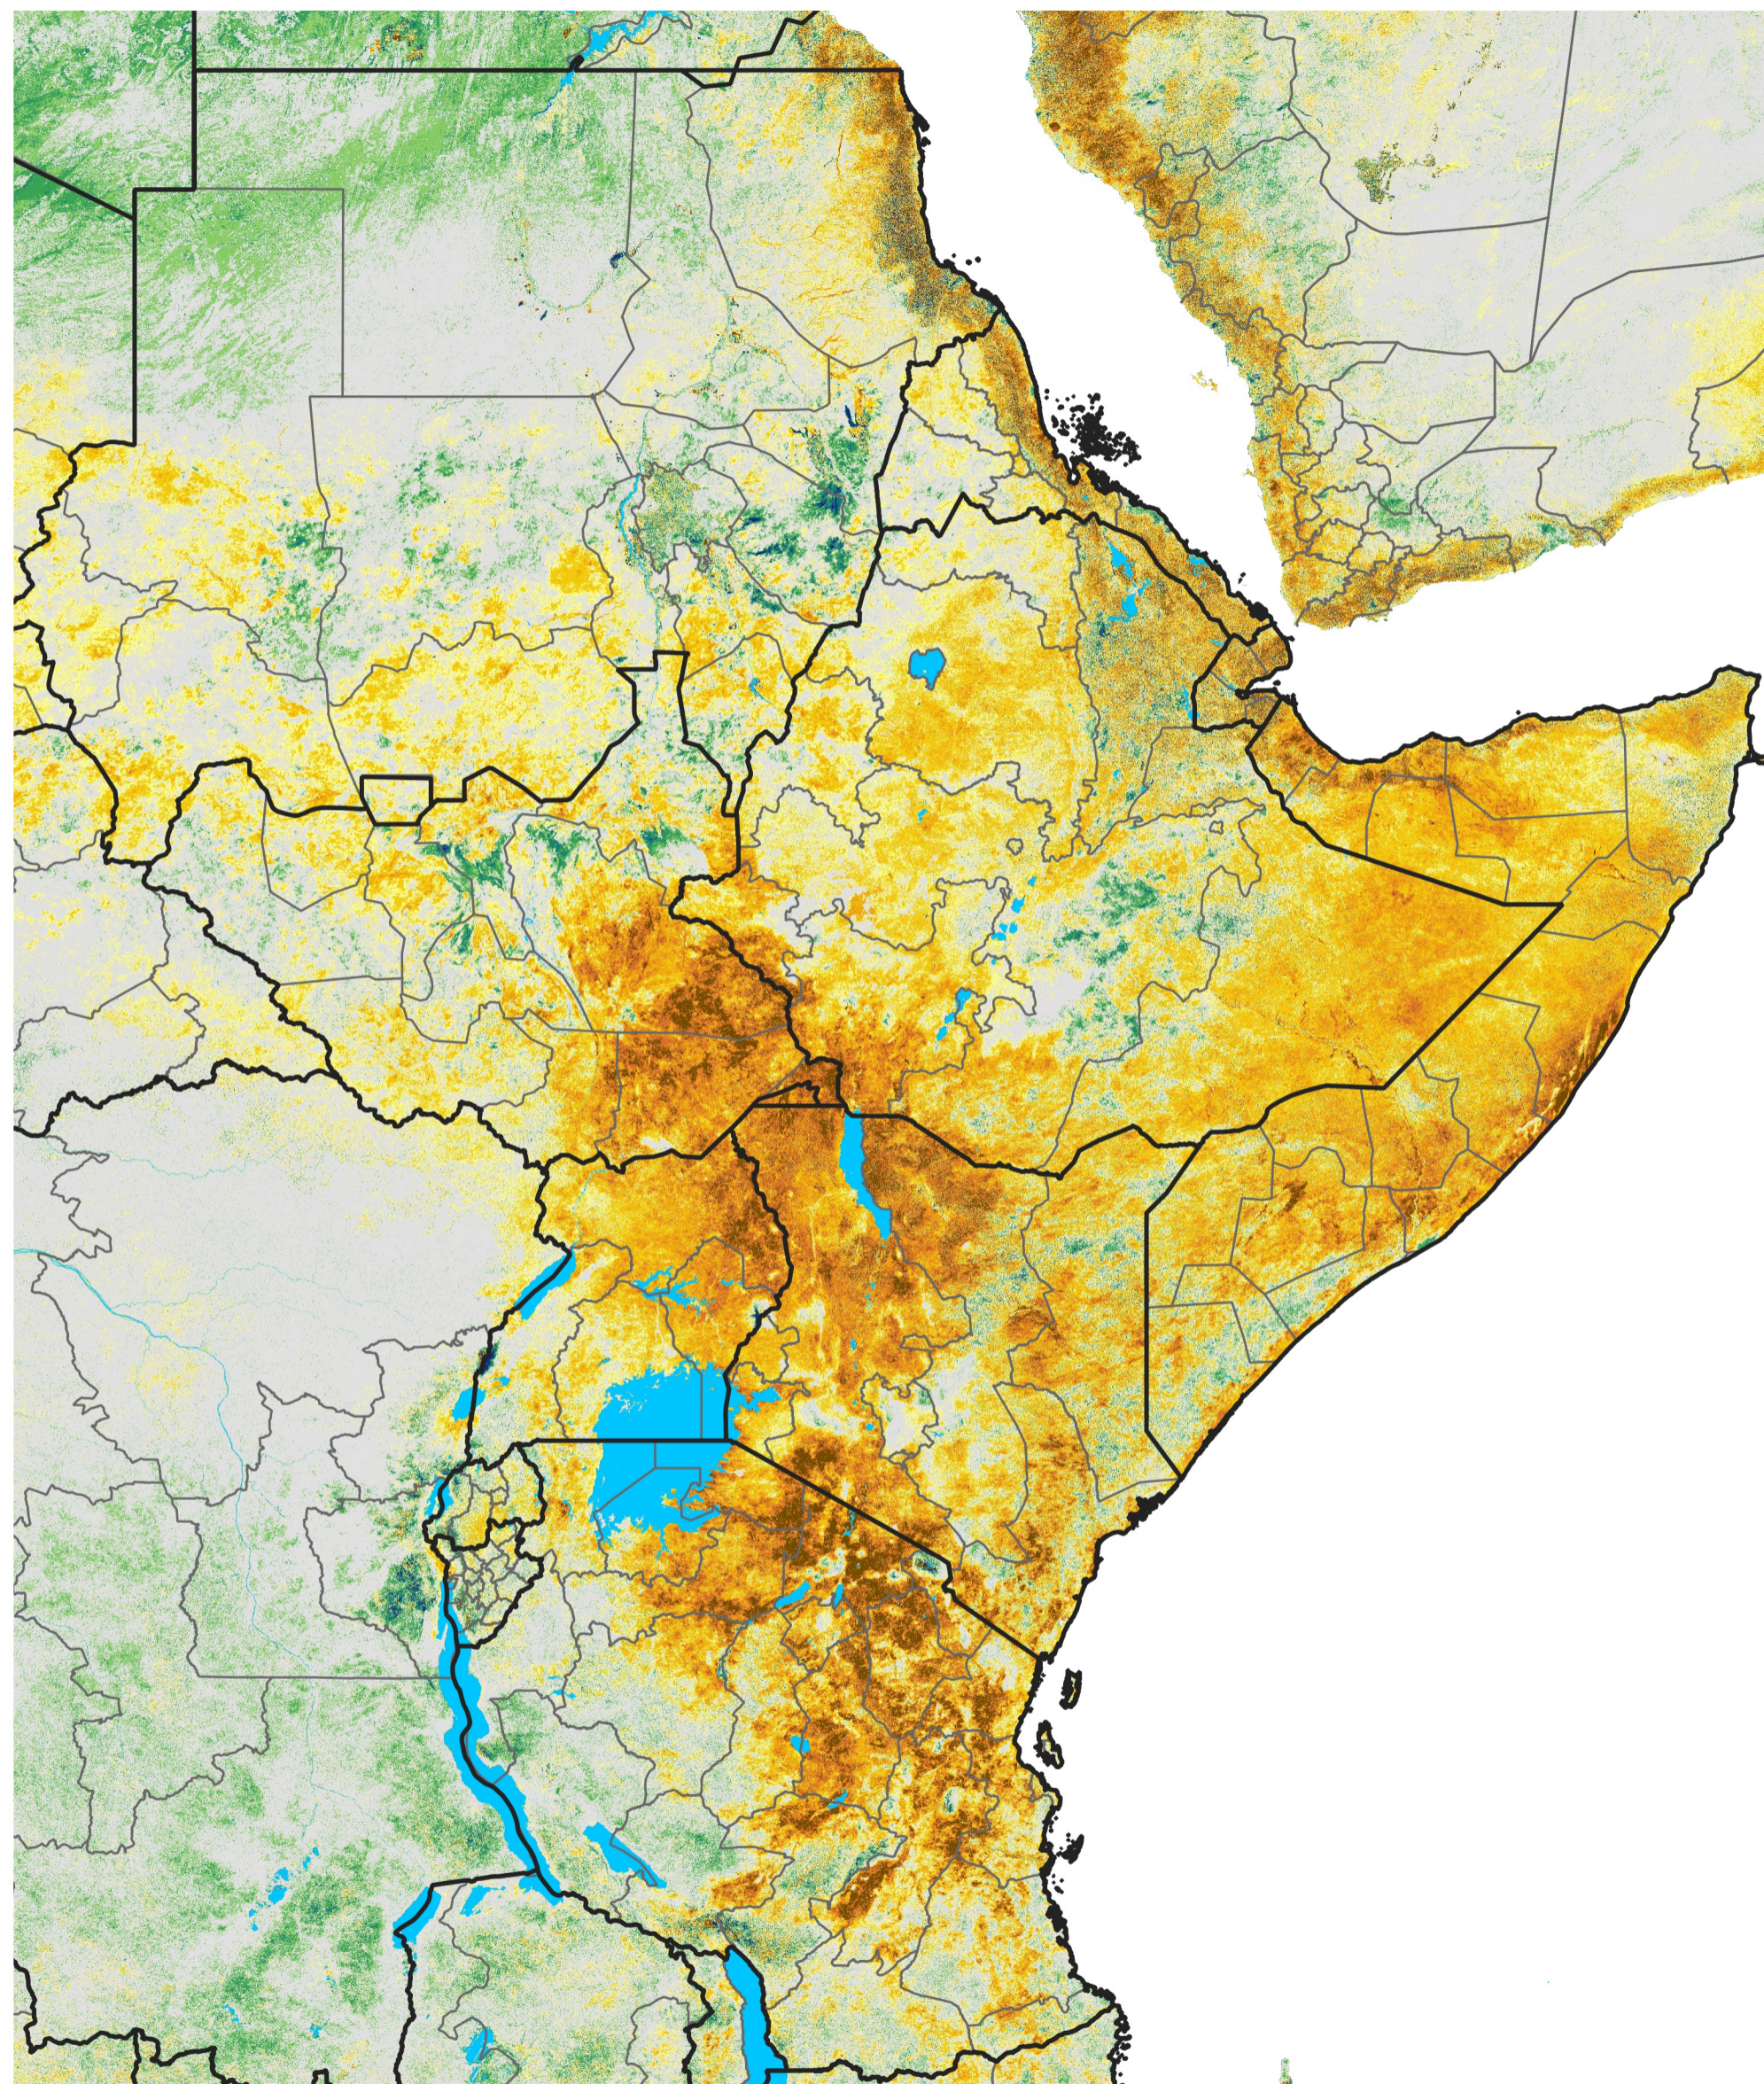

East Africa Percent of Mean NDVI

2017 / Mean (2012 - 2021)

Period 03 / Jan 06 - 15, 2017

Percent of Normal