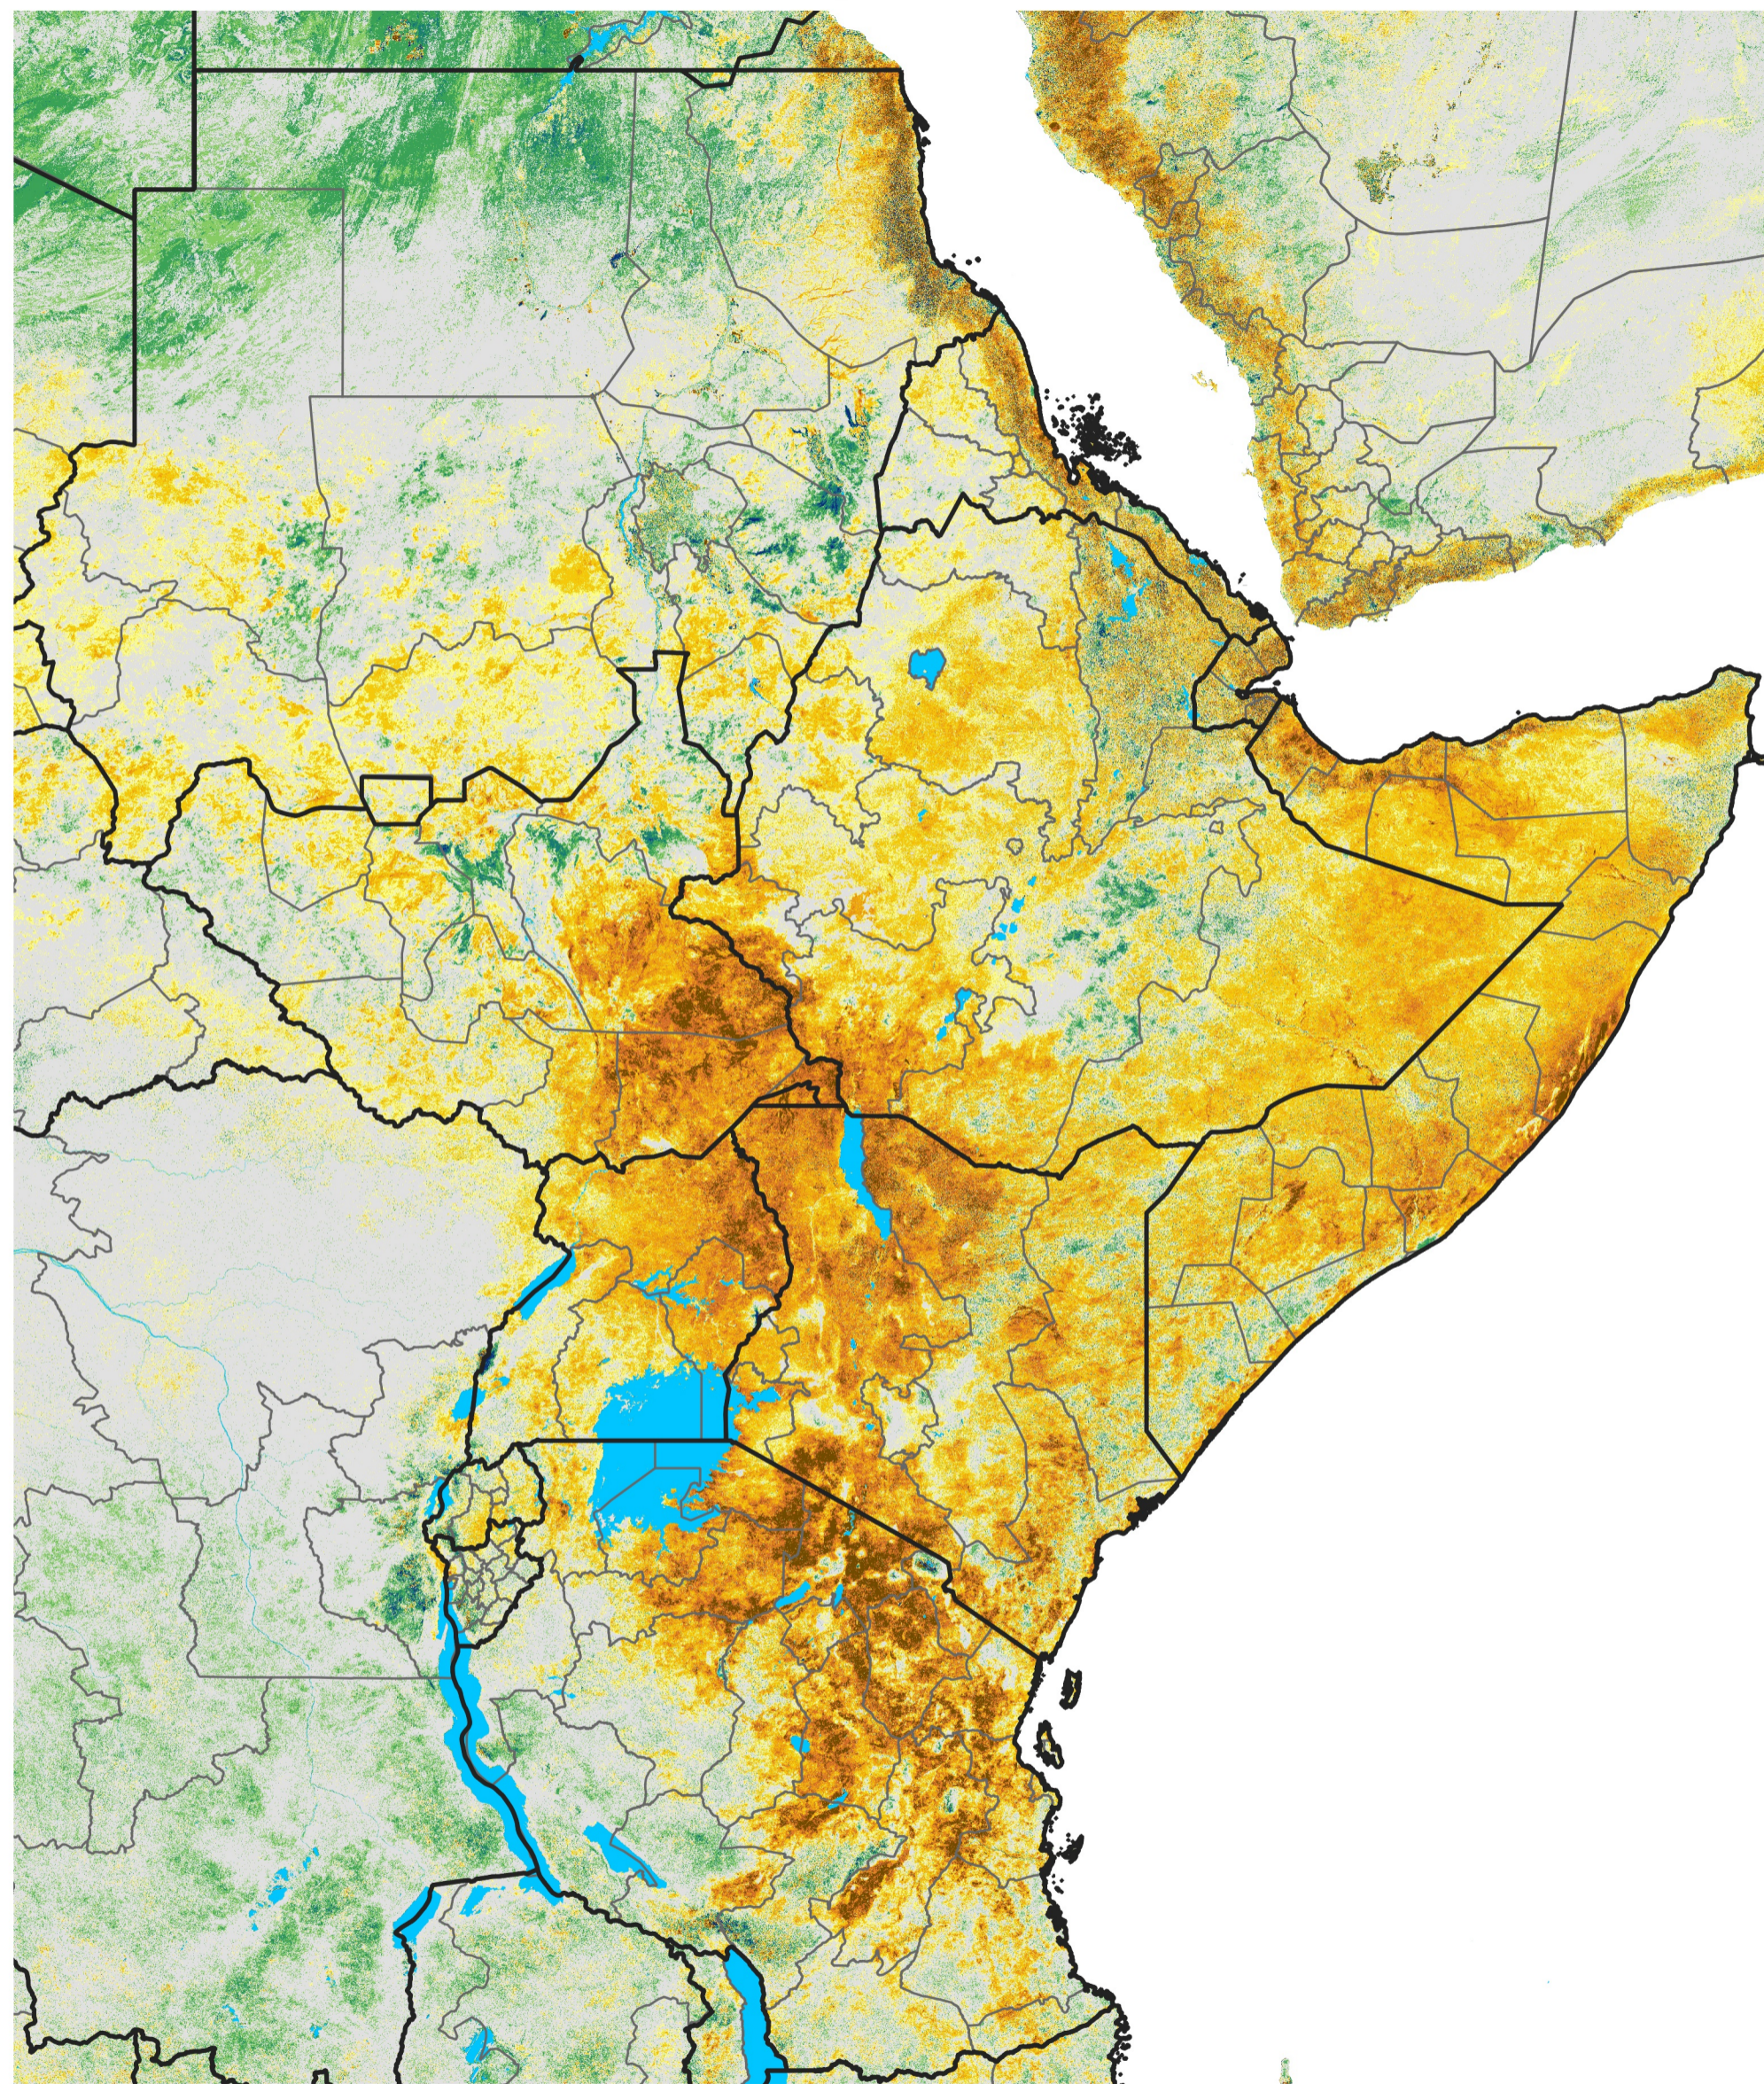

East Africa Percent of Mean NDVI

2017 / Mean (2012 - 2021)

Period 04 / Jan 11 - 20, 2017

Percent of Normal