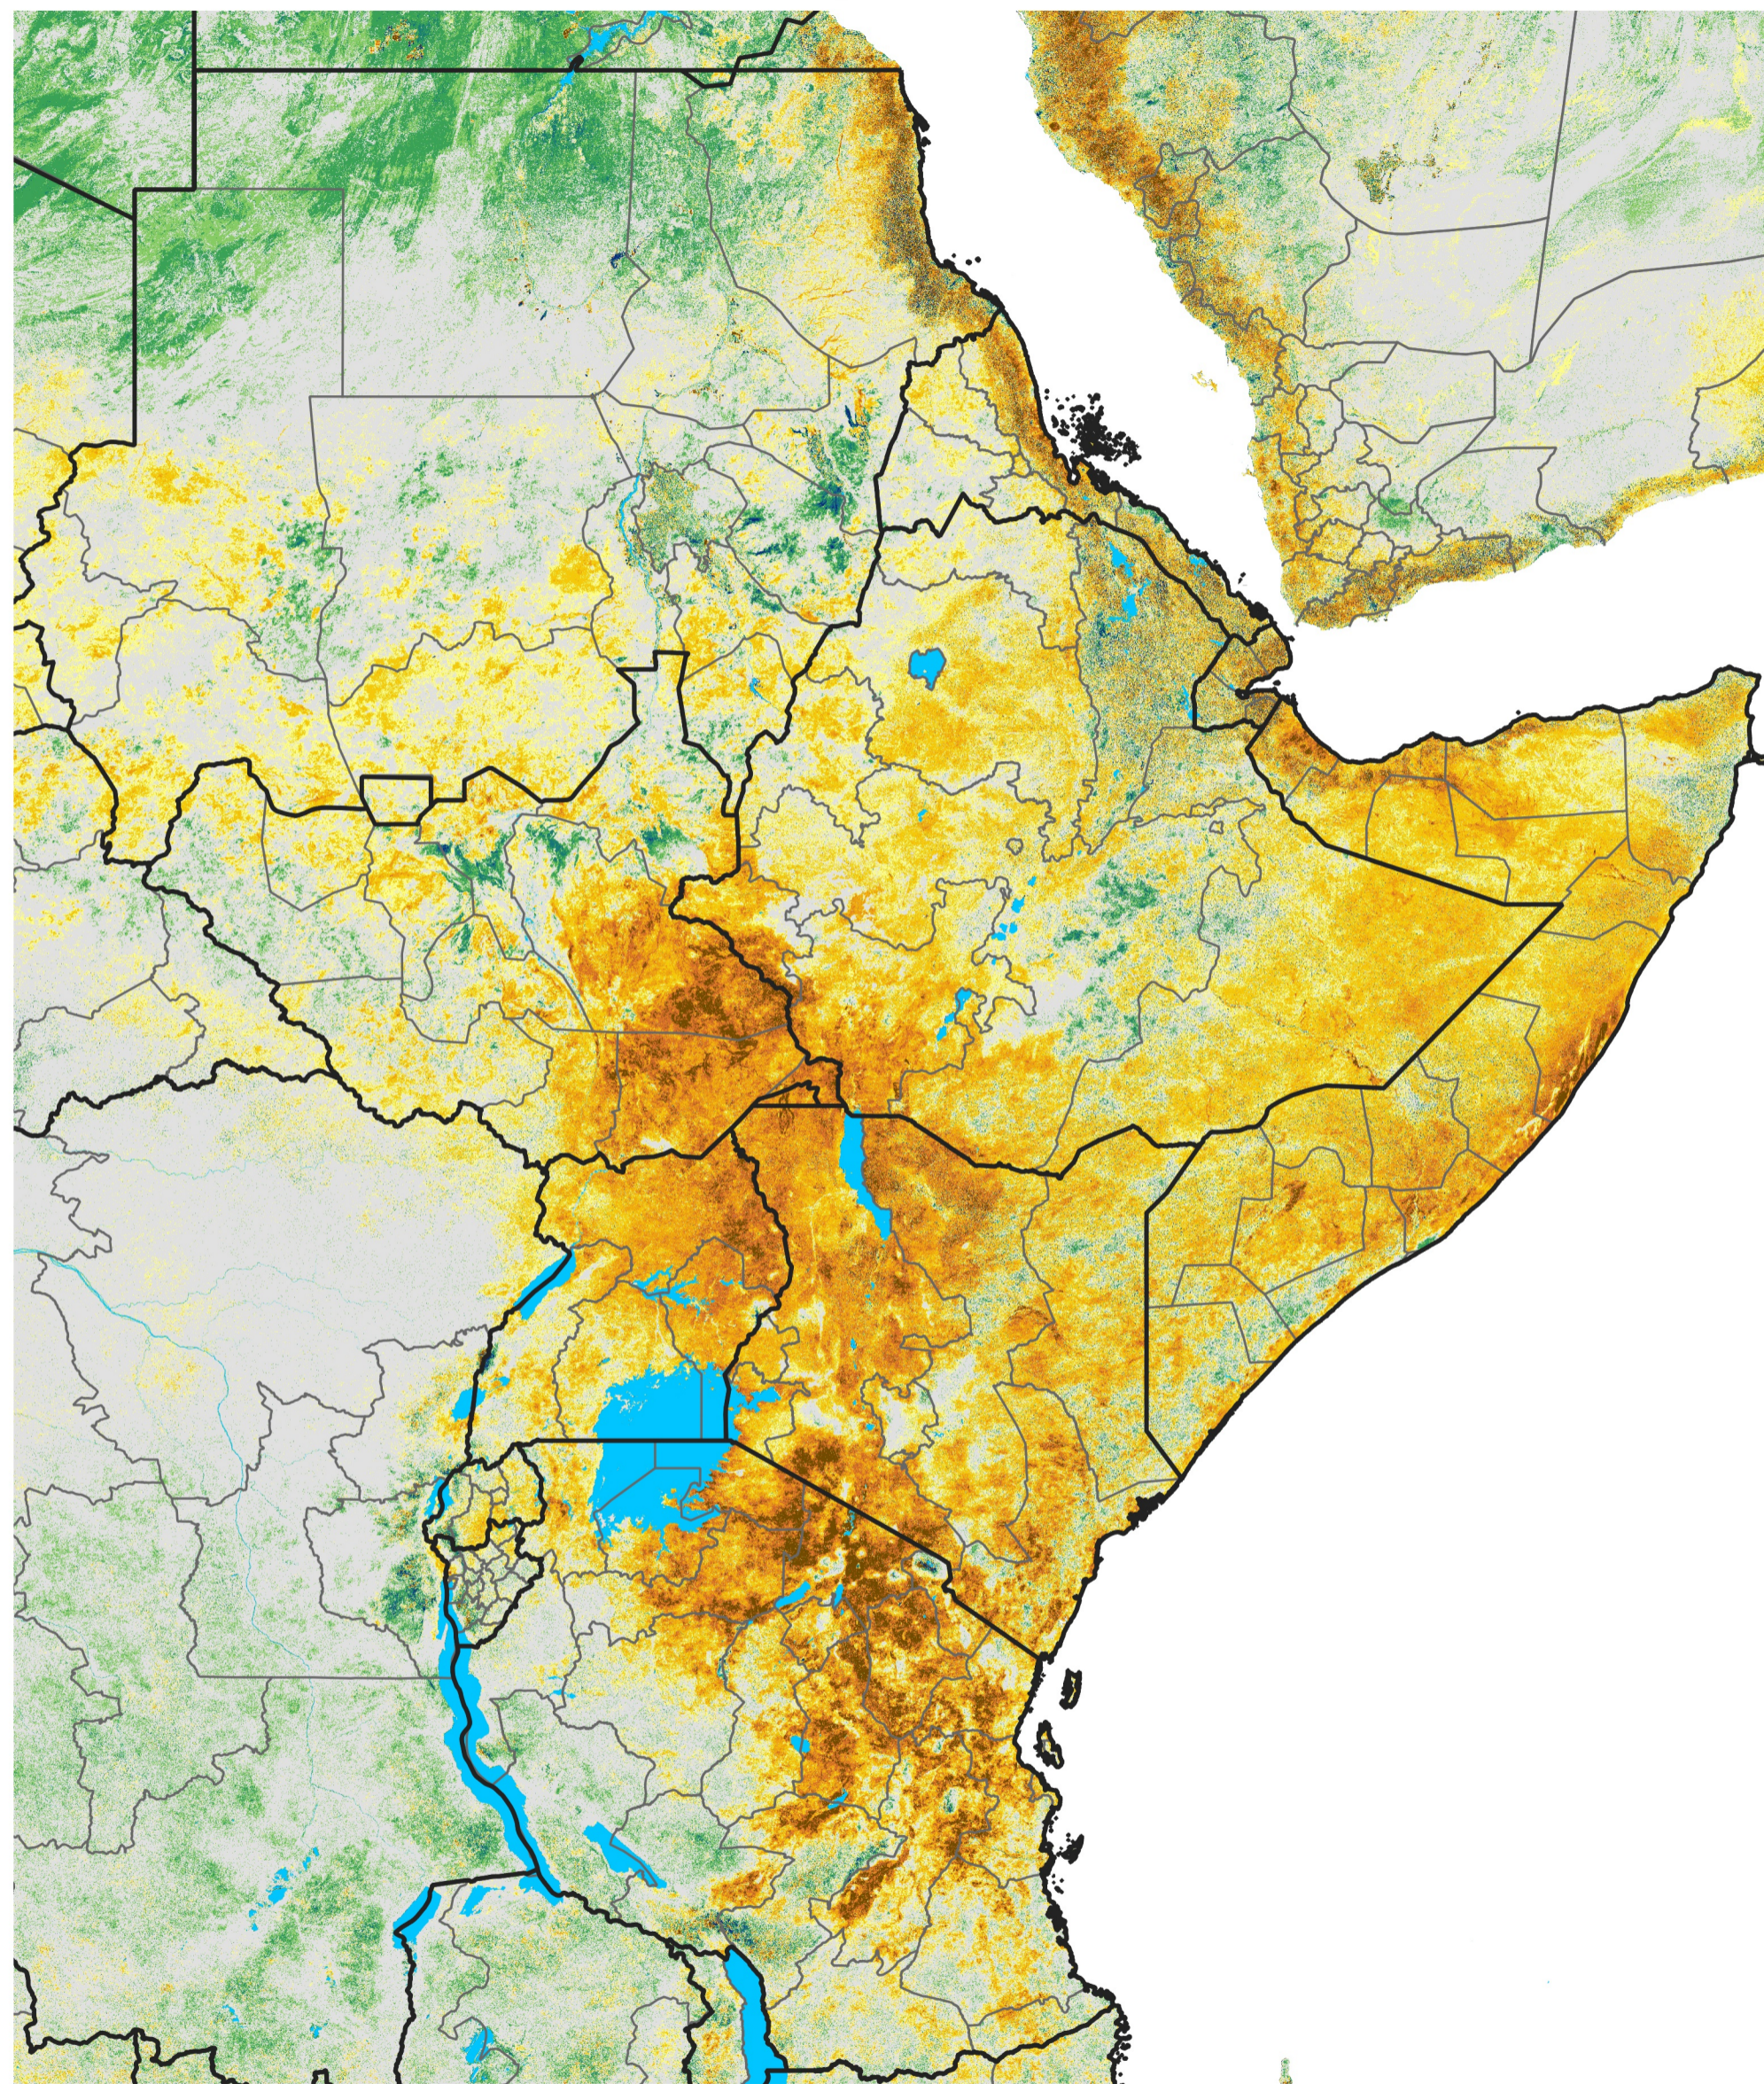

East Africa Percent of Mean NDVI

2017 / Mean (2012 - 2021)

Period 05 / Jan 16 - 25, 2017

Percent of Normal