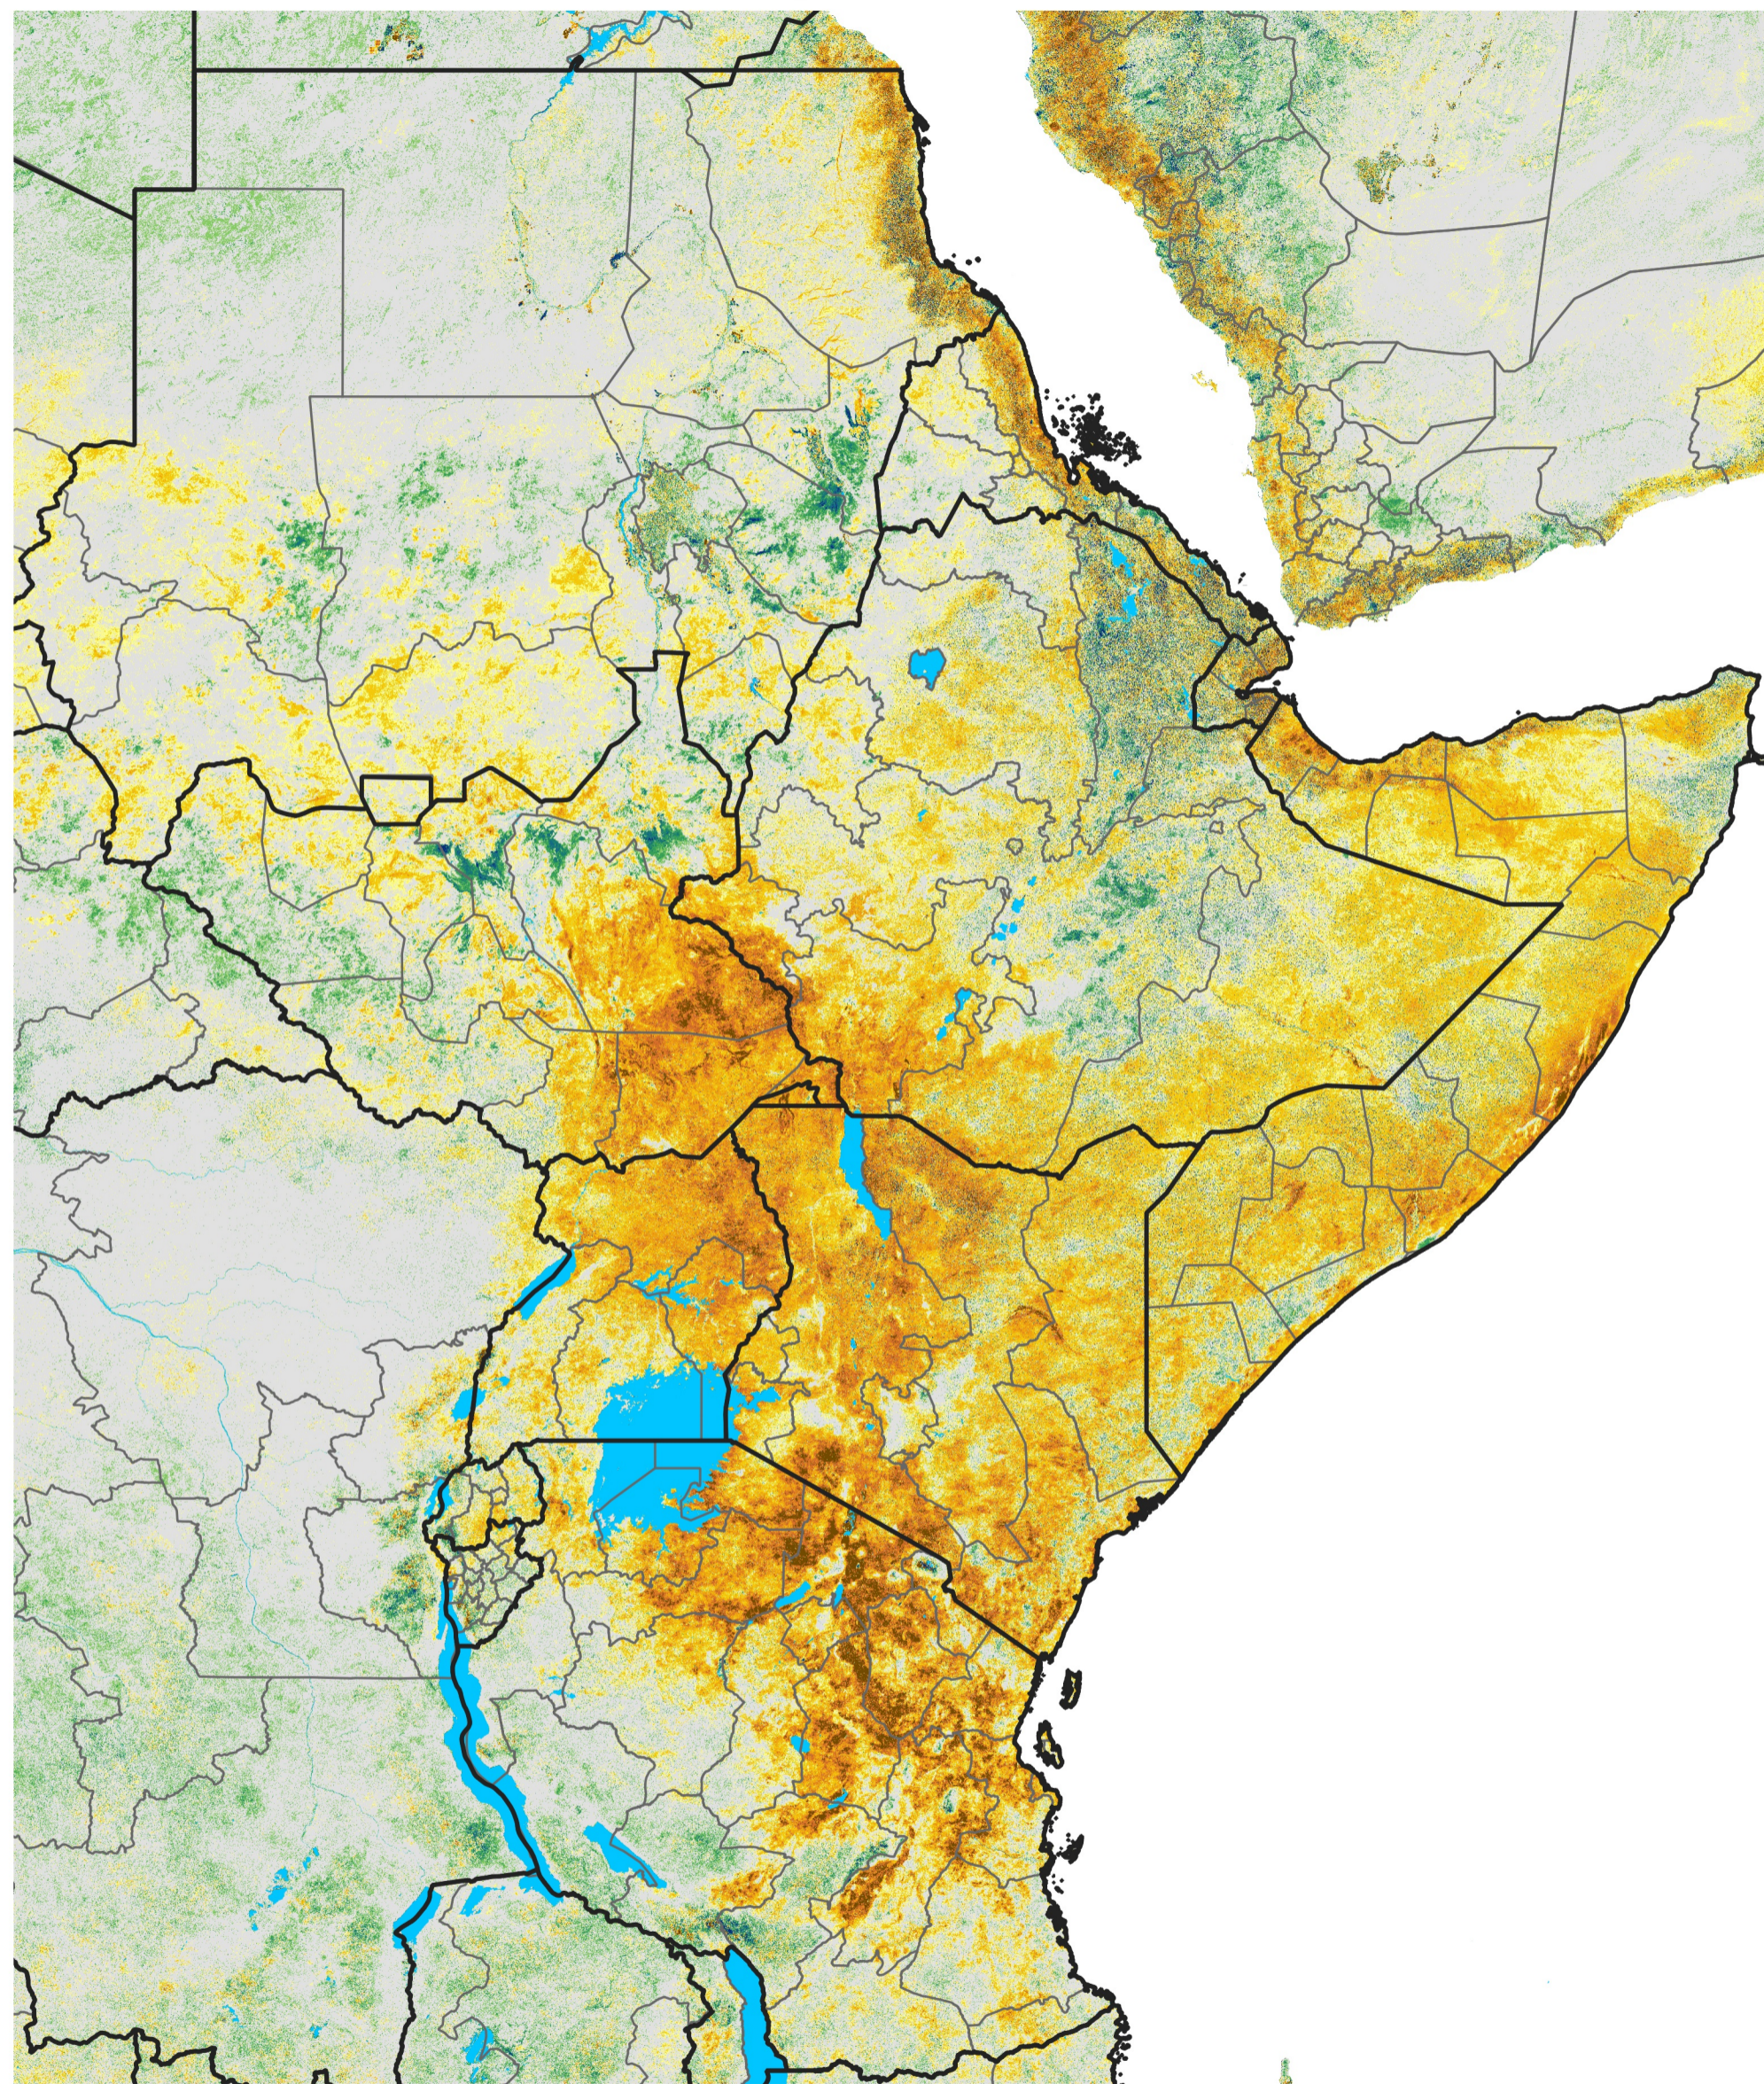

East Africa Percent of Mean NDVI

2017 / Mean (2012 - 2021)

Period 07 / Jan 26 - Feb 05, 2017

Percent of Normal