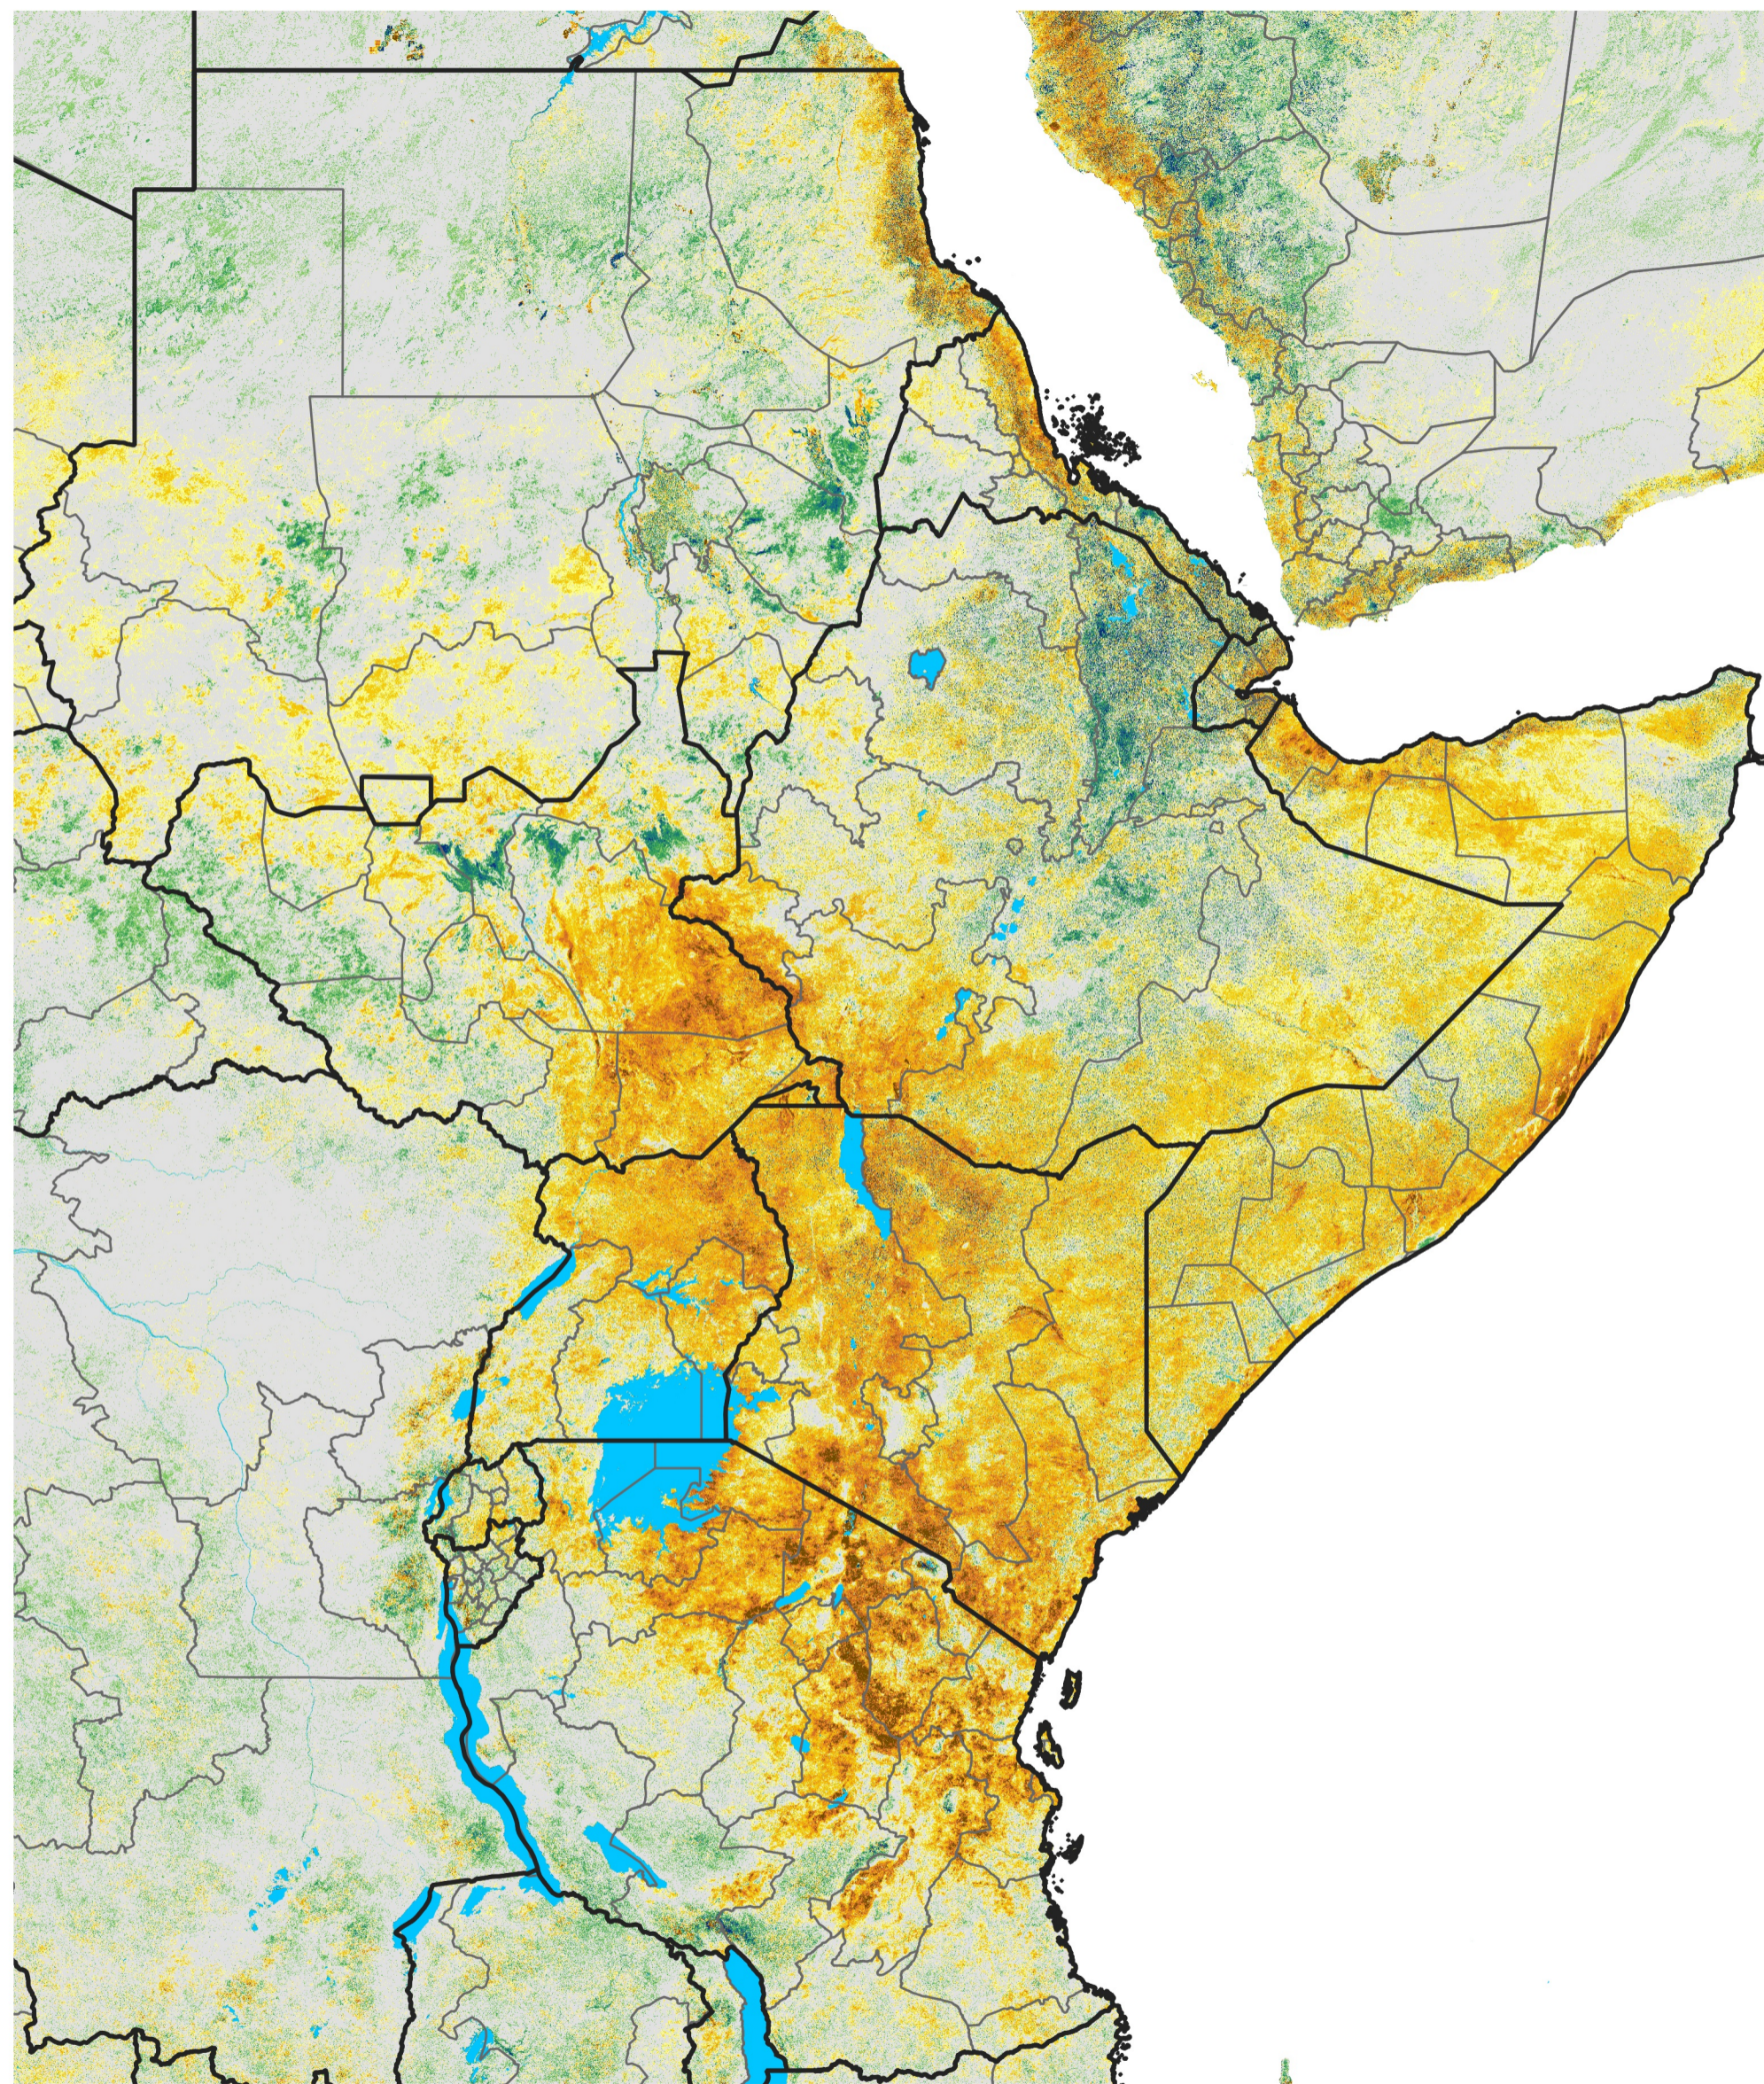

East Africa Percent of Mean NDVI

2017 / Mean (2012 - 2021)

Period 09 / Feb 06 - 15, 2017

Percent of Normal