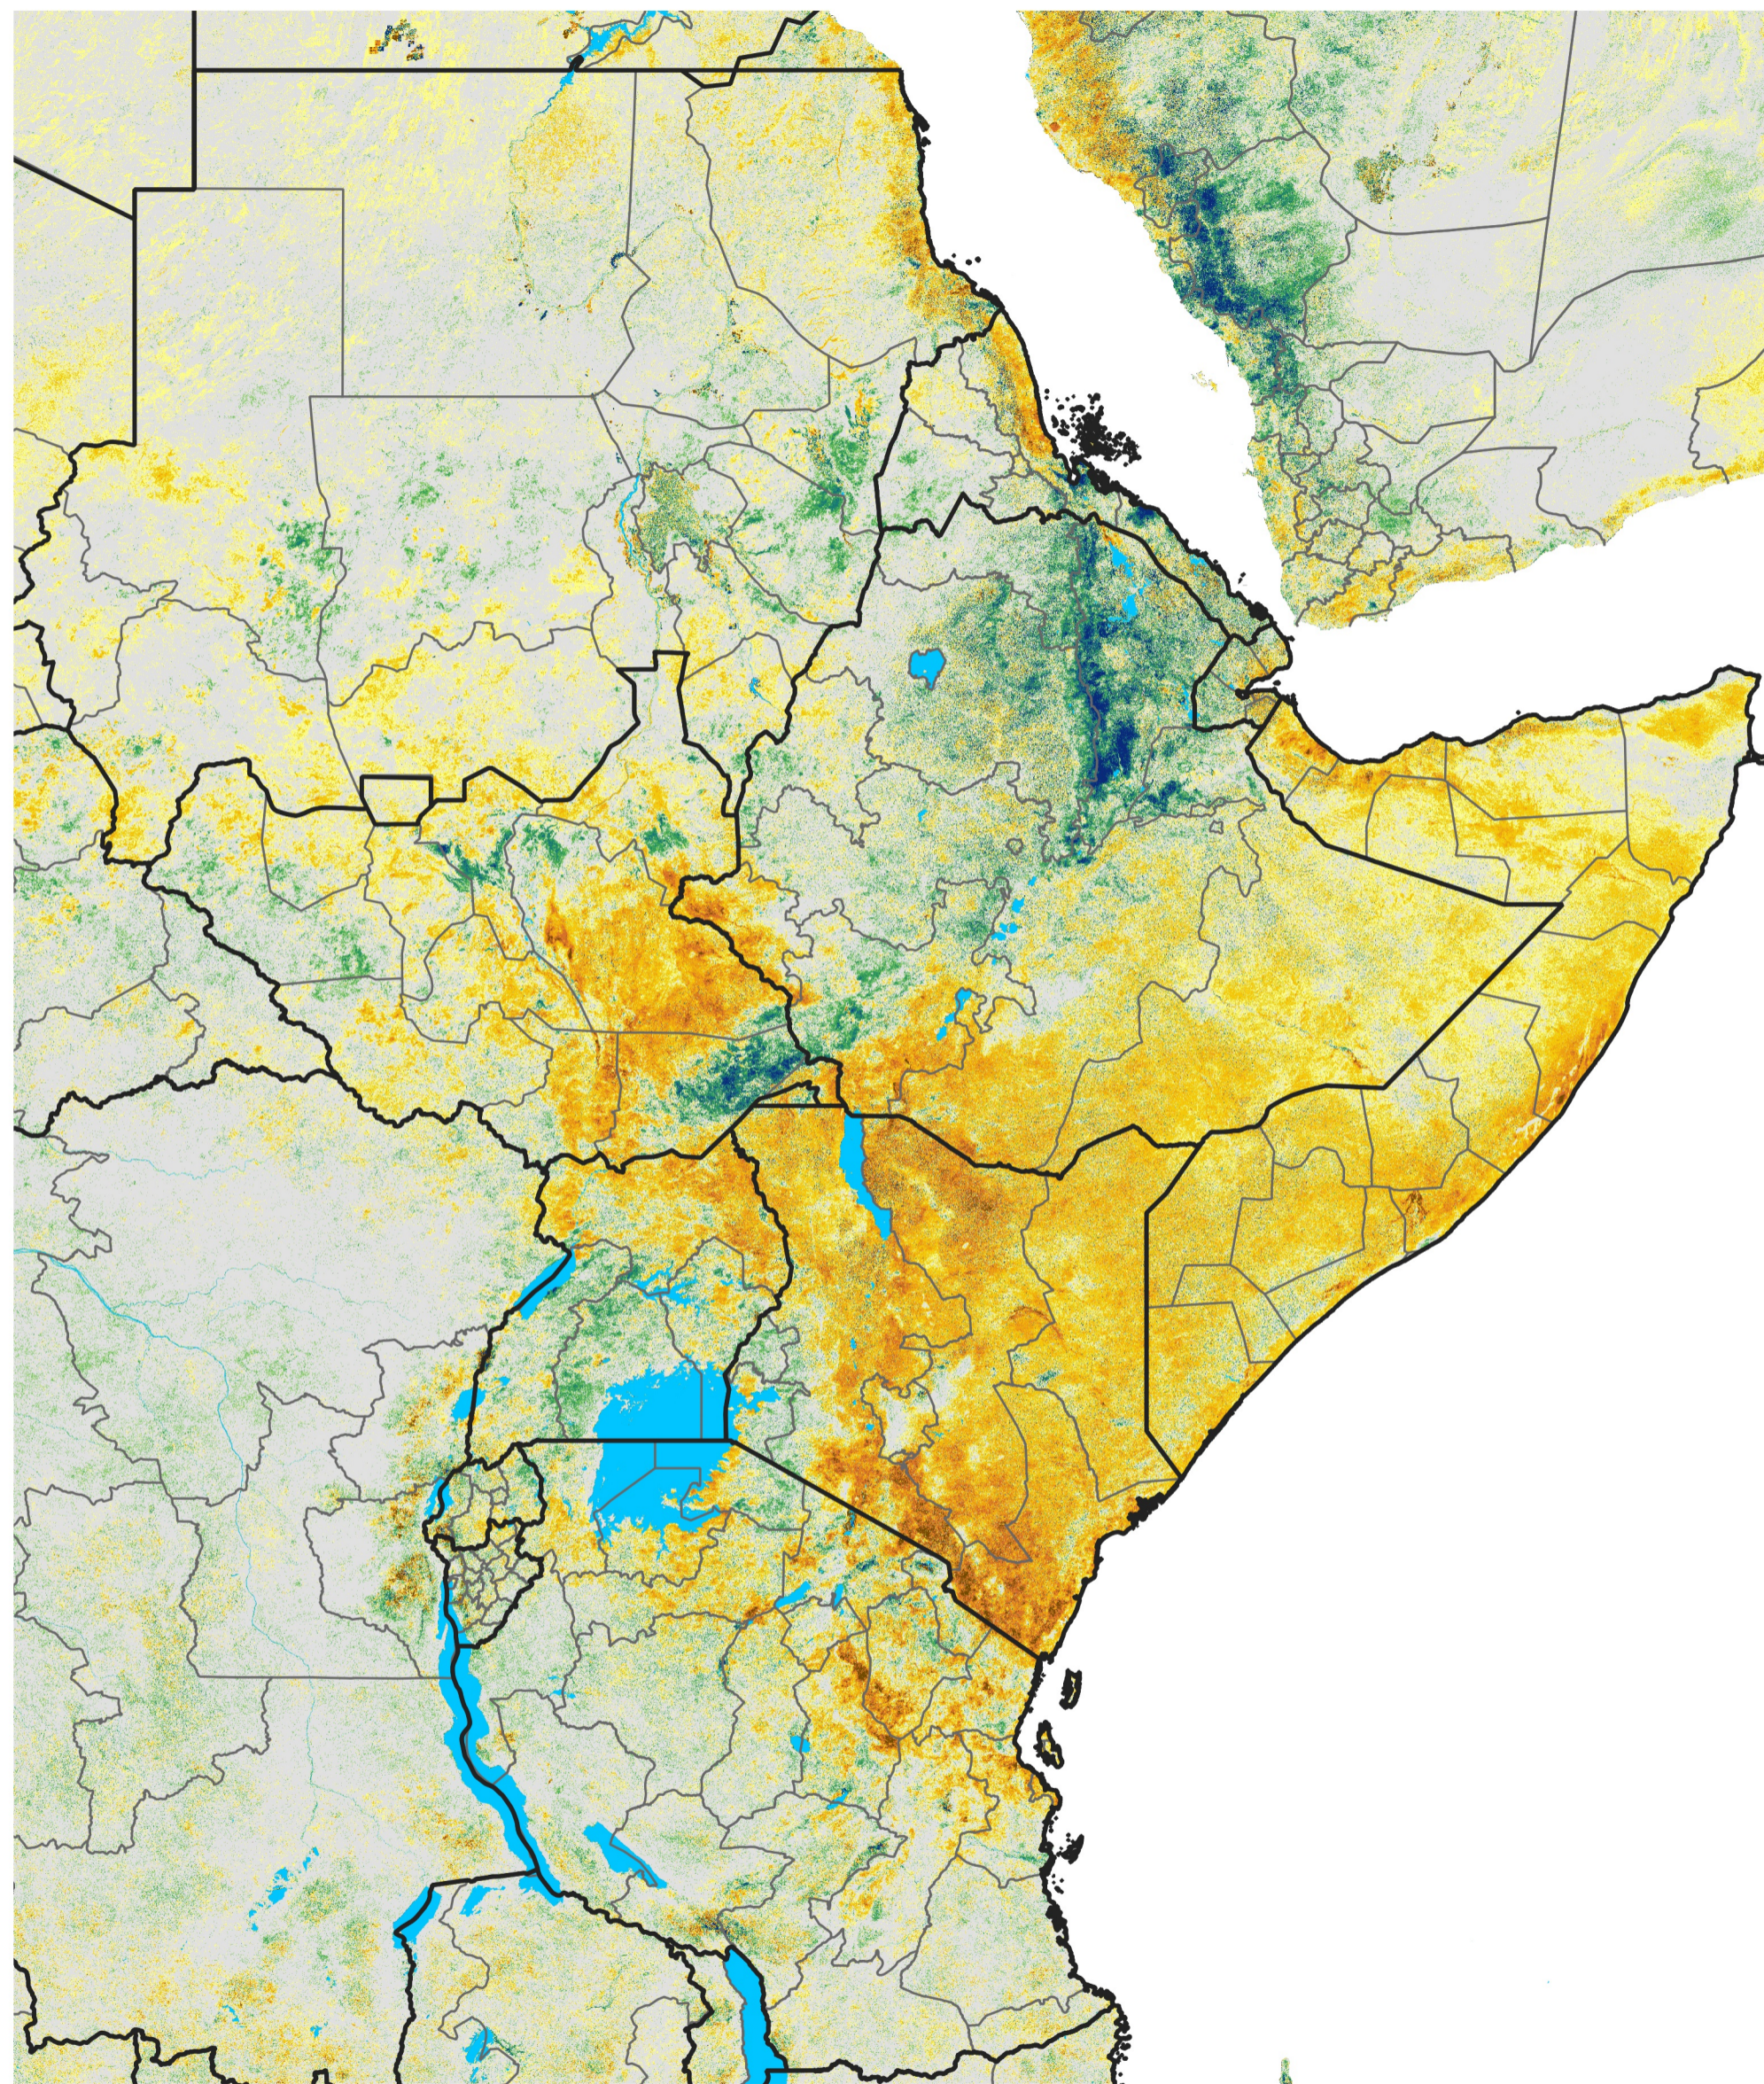

East Africa Percent of Mean NDVI

2017 / Mean (2012 - 2021)
Period 14 / Mar 01 - 10, 2017

Percent of Normal