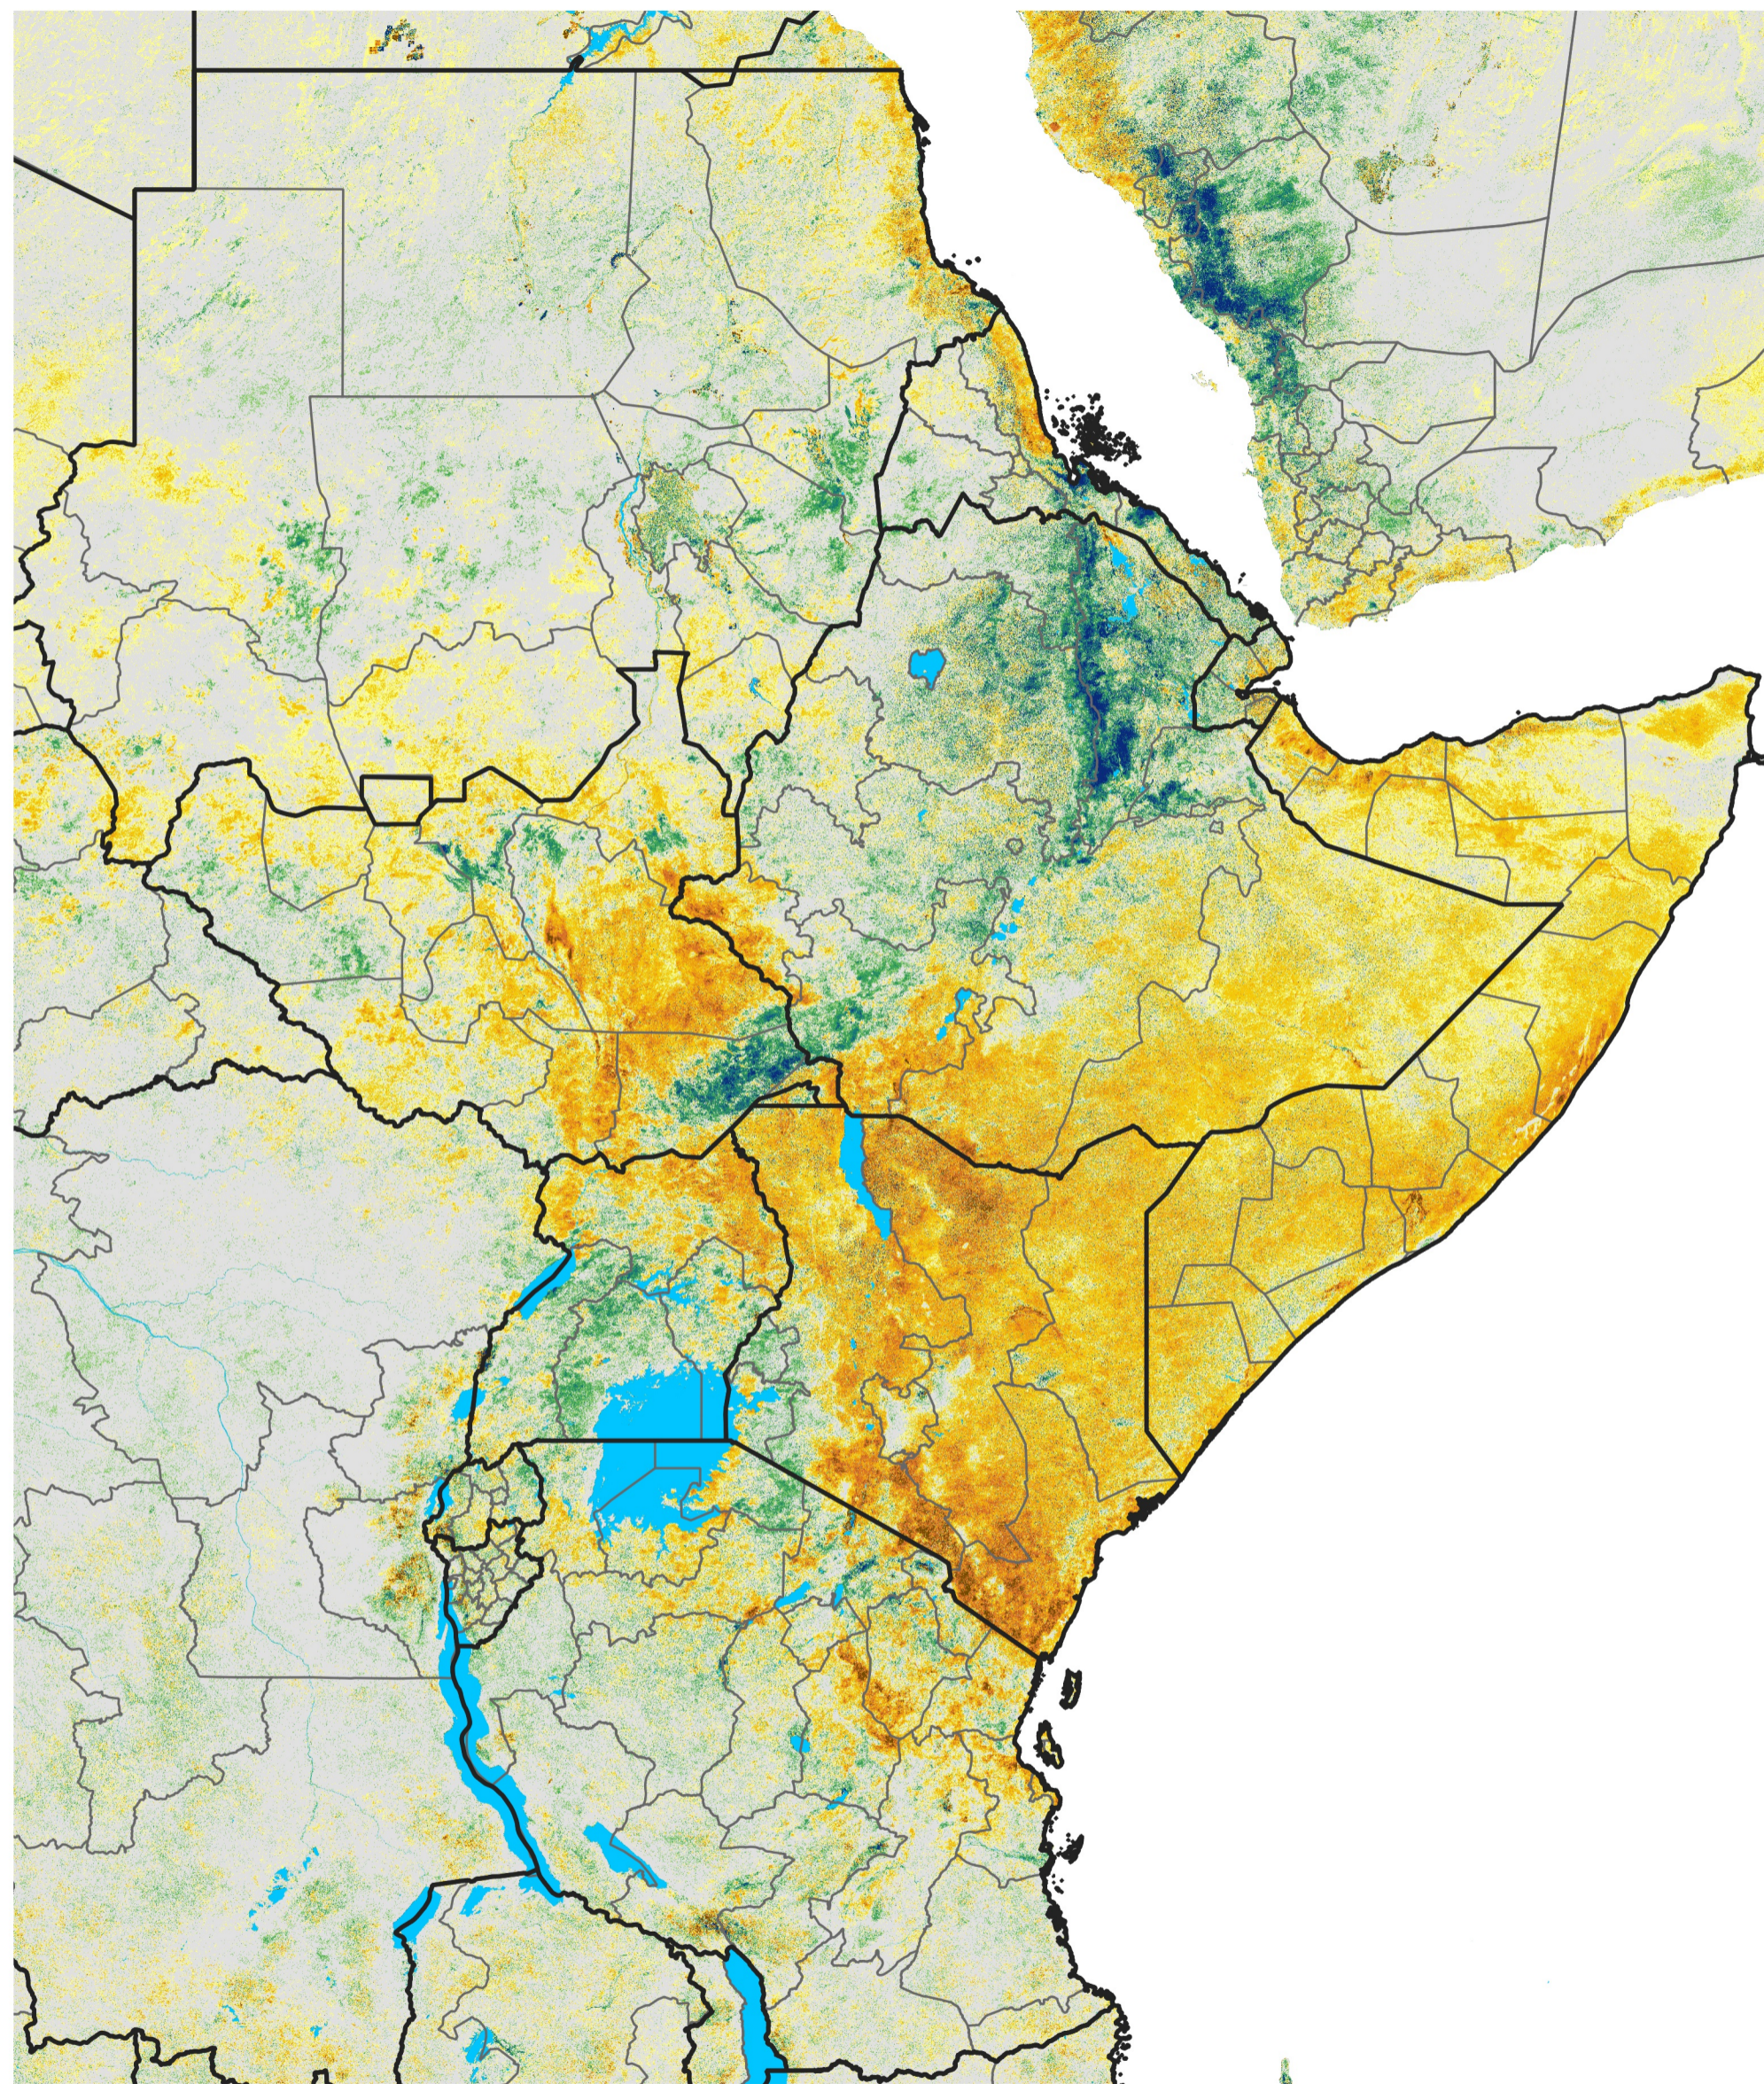

East Africa Percent of Mean NDVI

2017 / Mean (2012 - 2021)

Period 15 / Mar 06 - 15, 2017

Percent of Normal