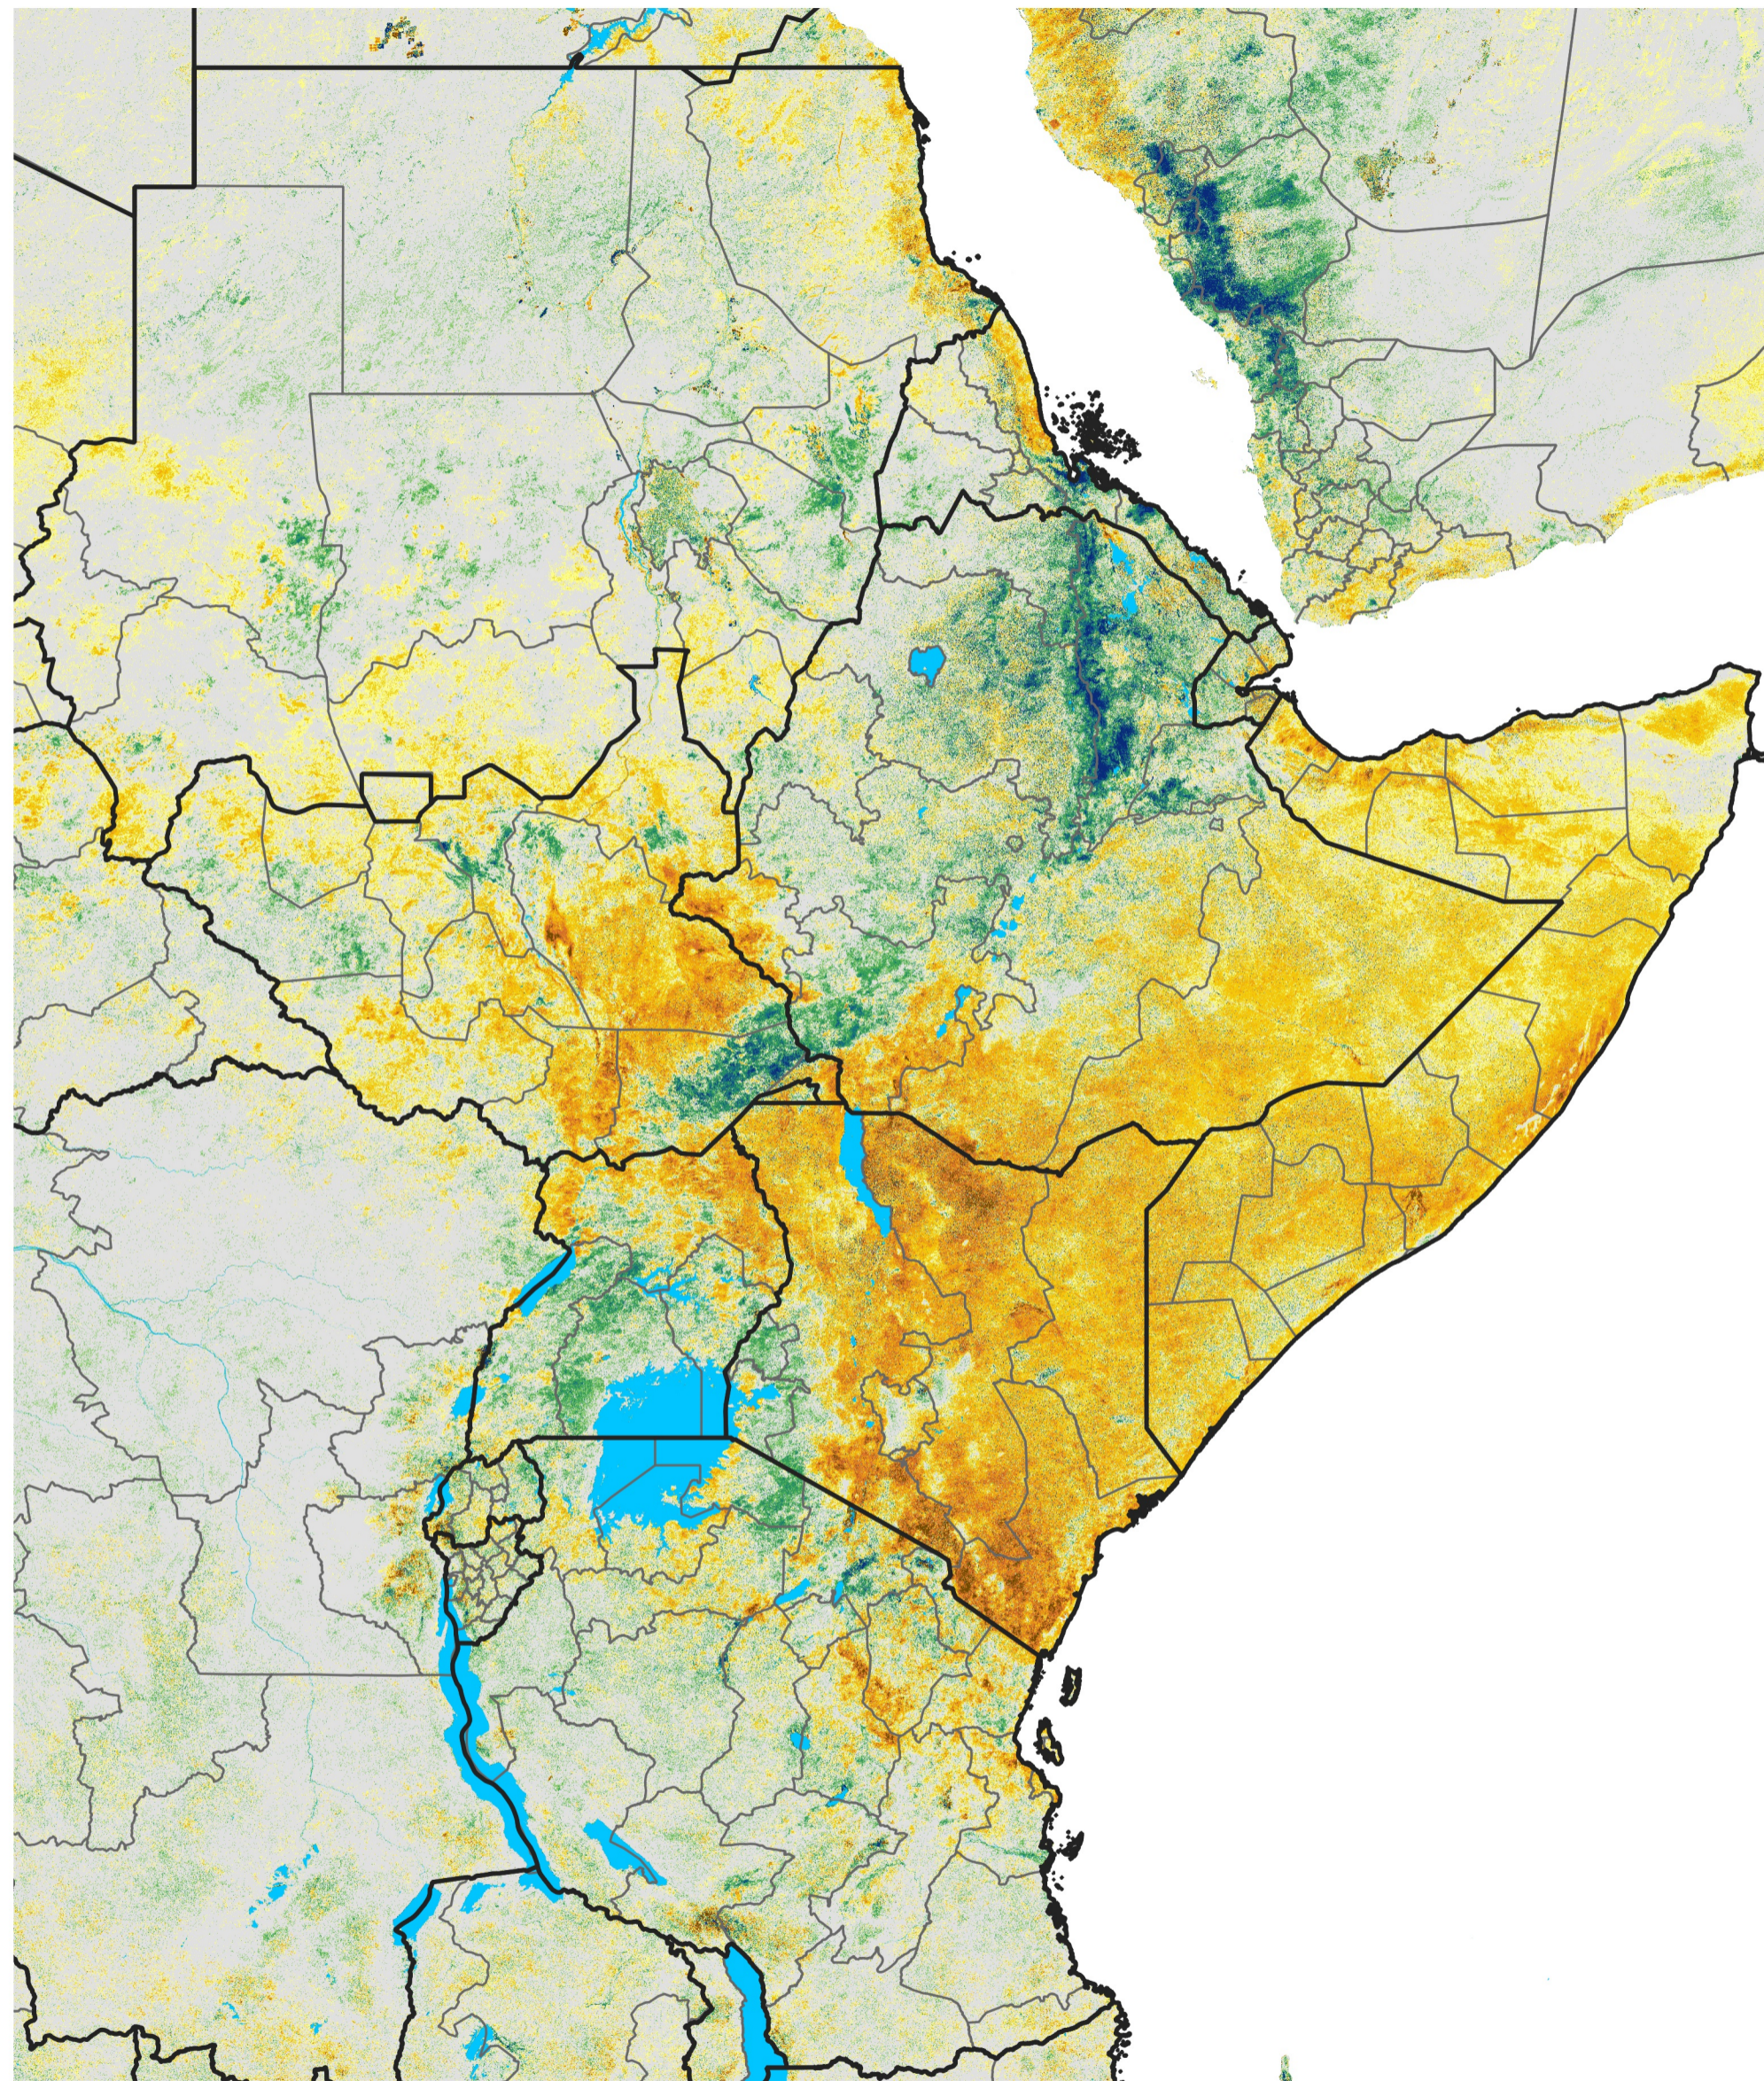

East Africa Percent of Mean NDVI

2017 / Mean (2012 - 2021)

Period 16 / Mar 11 - 20, 2017

Percent of Normal