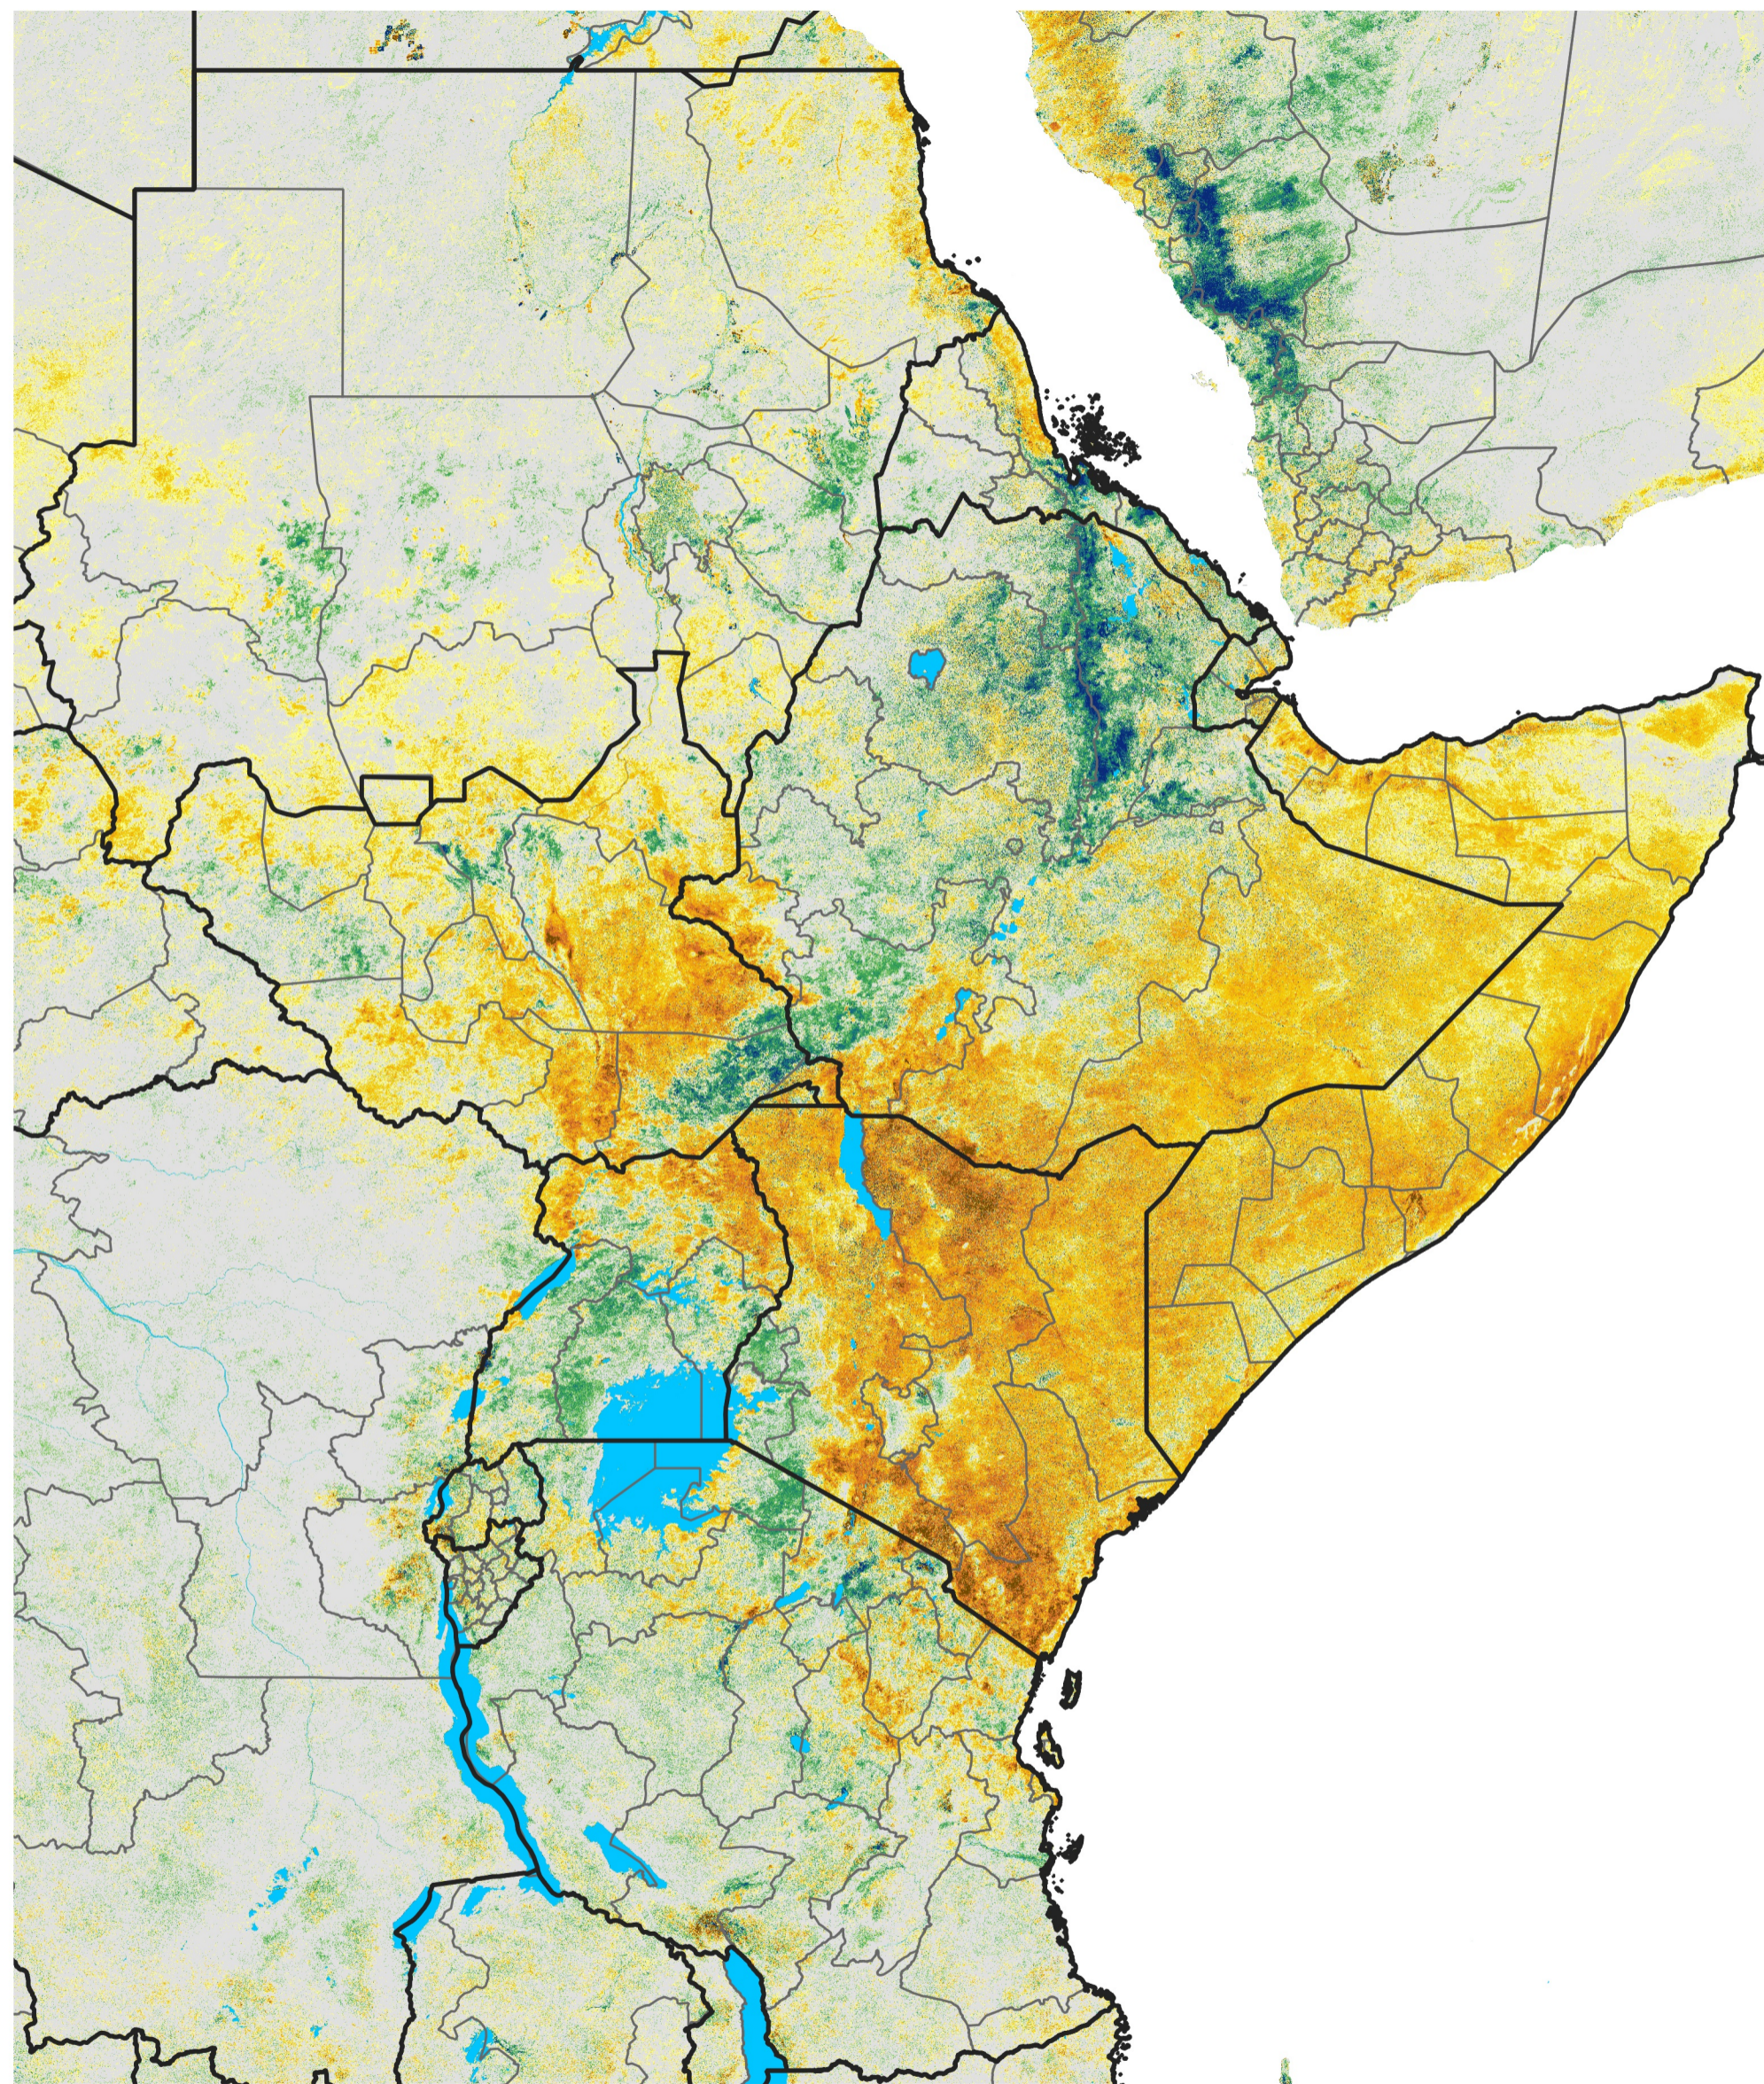

East Africa Percent of Mean NDVI

2017 / Mean (2012 - 2021)

Period 17 / Mar 16 - 25, 2017

Percent of Normal