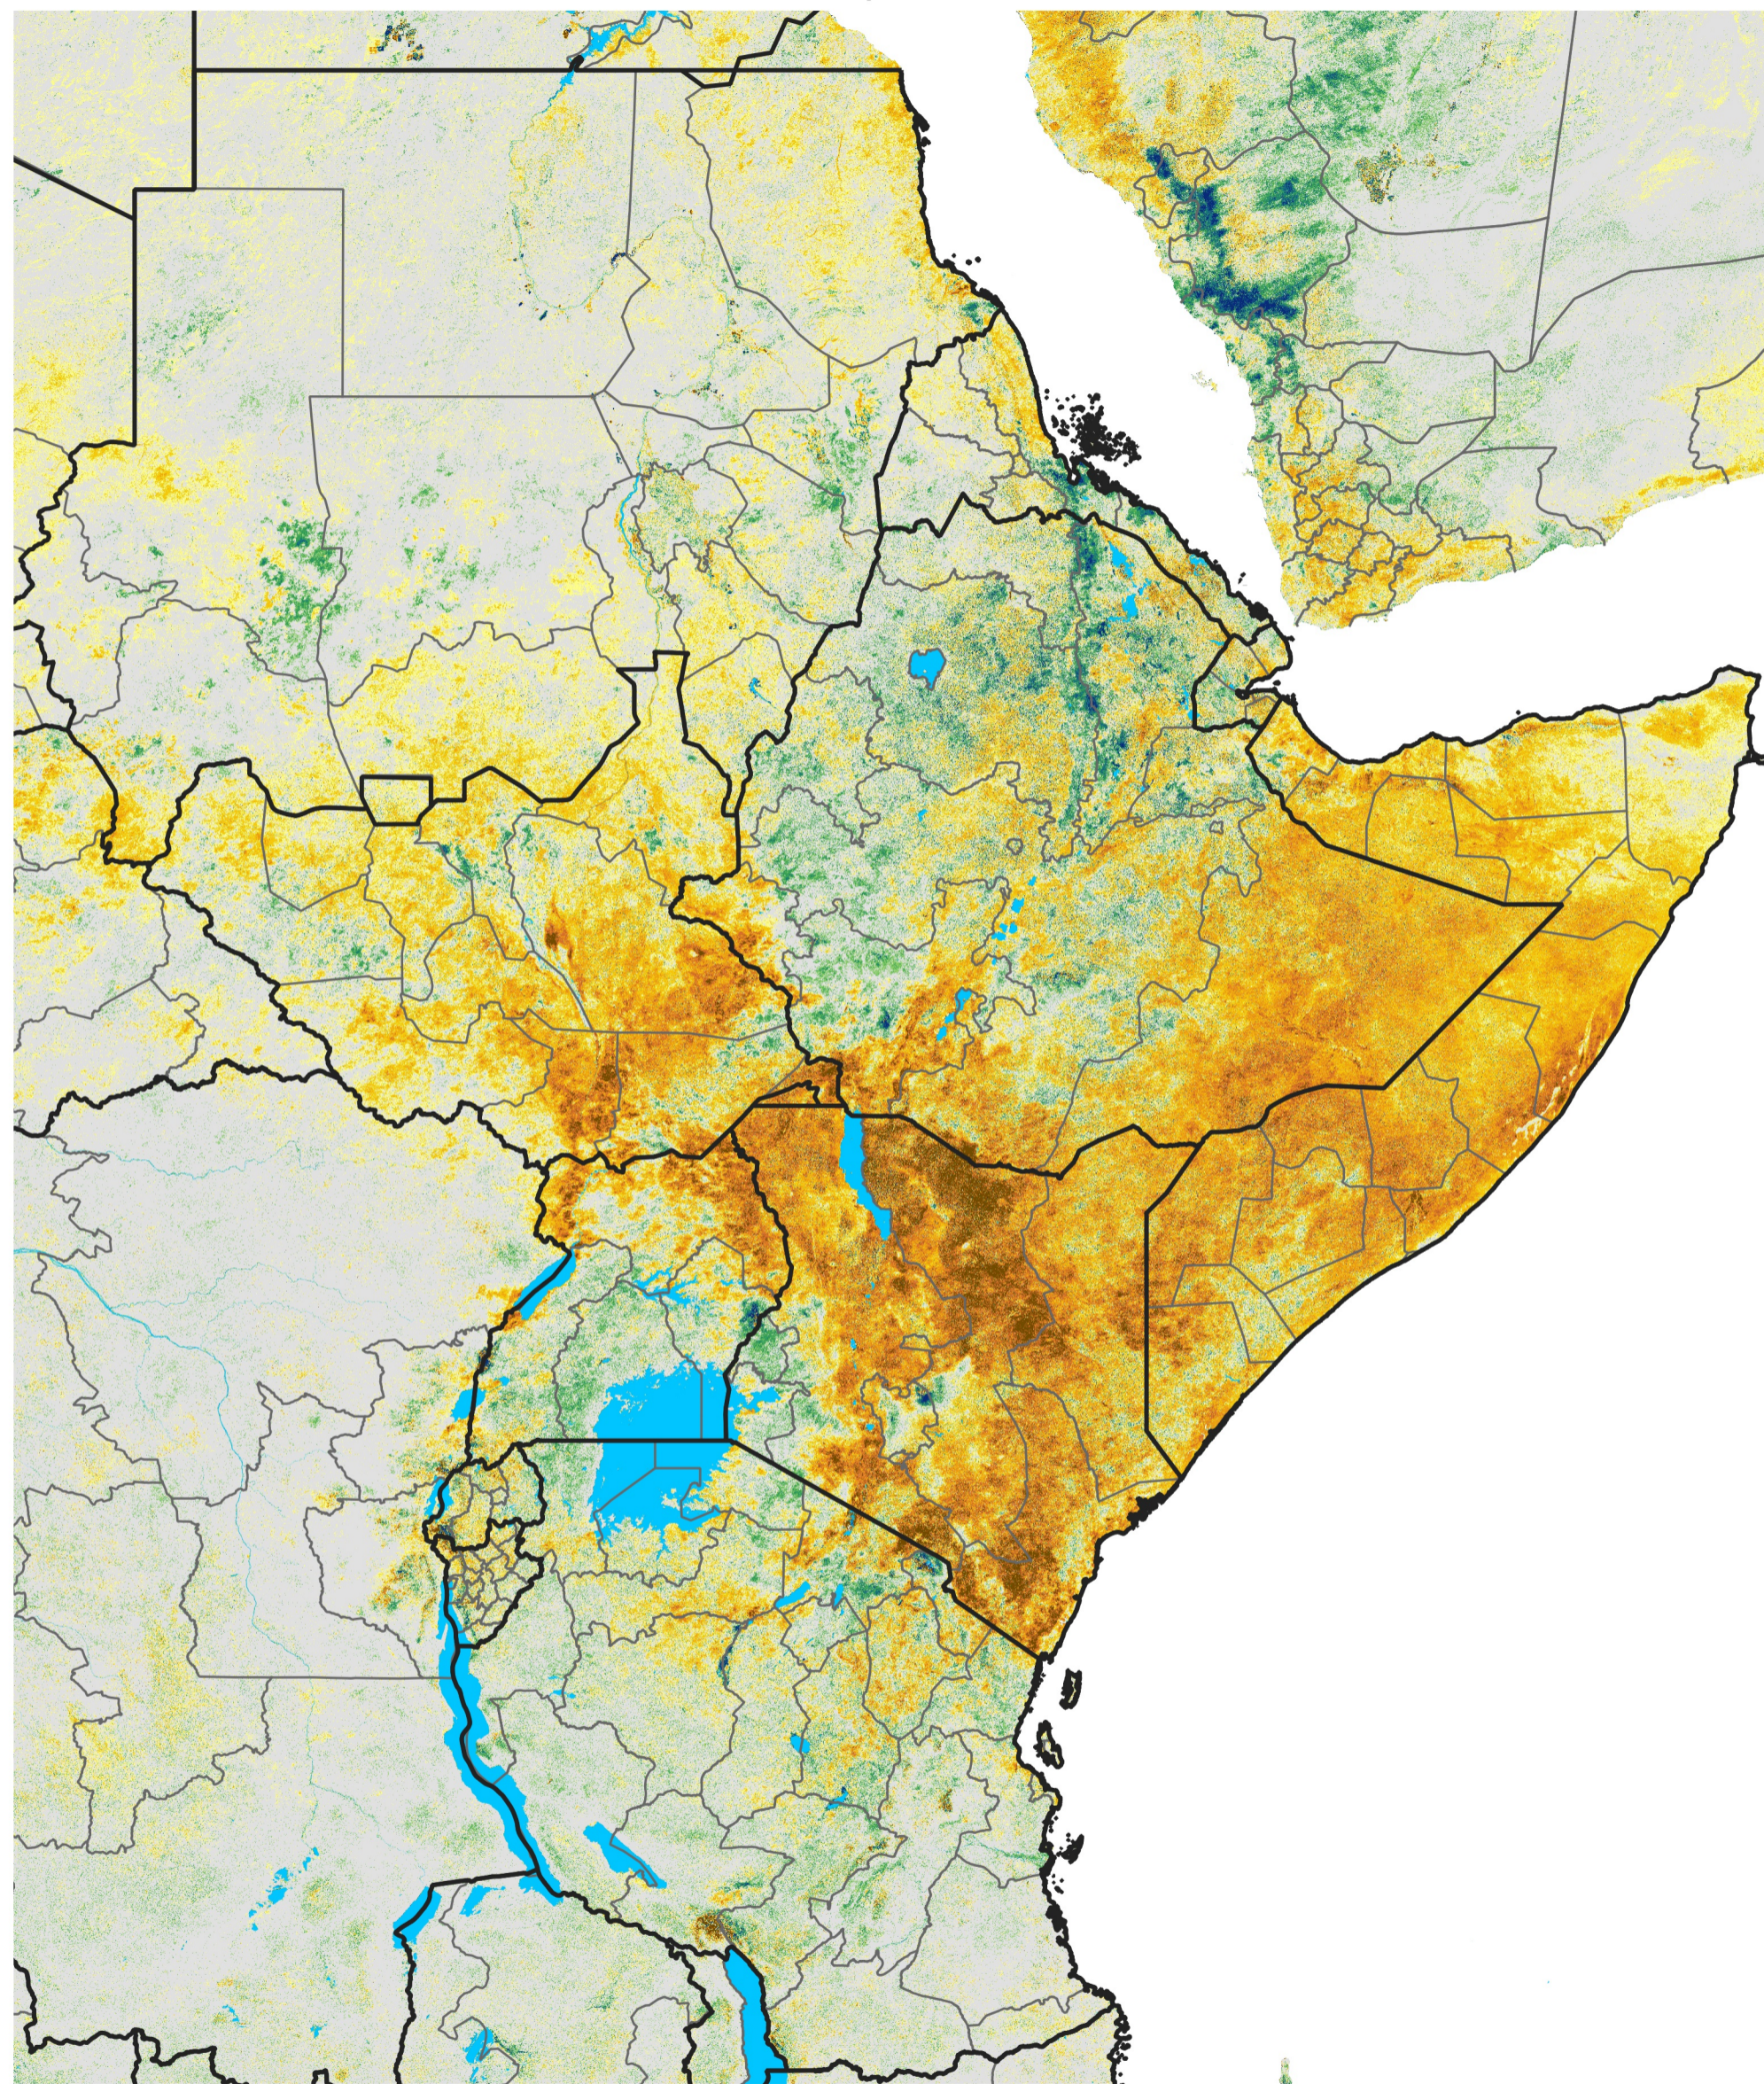

East Africa Percent of Mean NDVI

2017 / Mean (2012 - 2021)

Period 21 / Apr 06 - 15, 2017

Percent of Normal