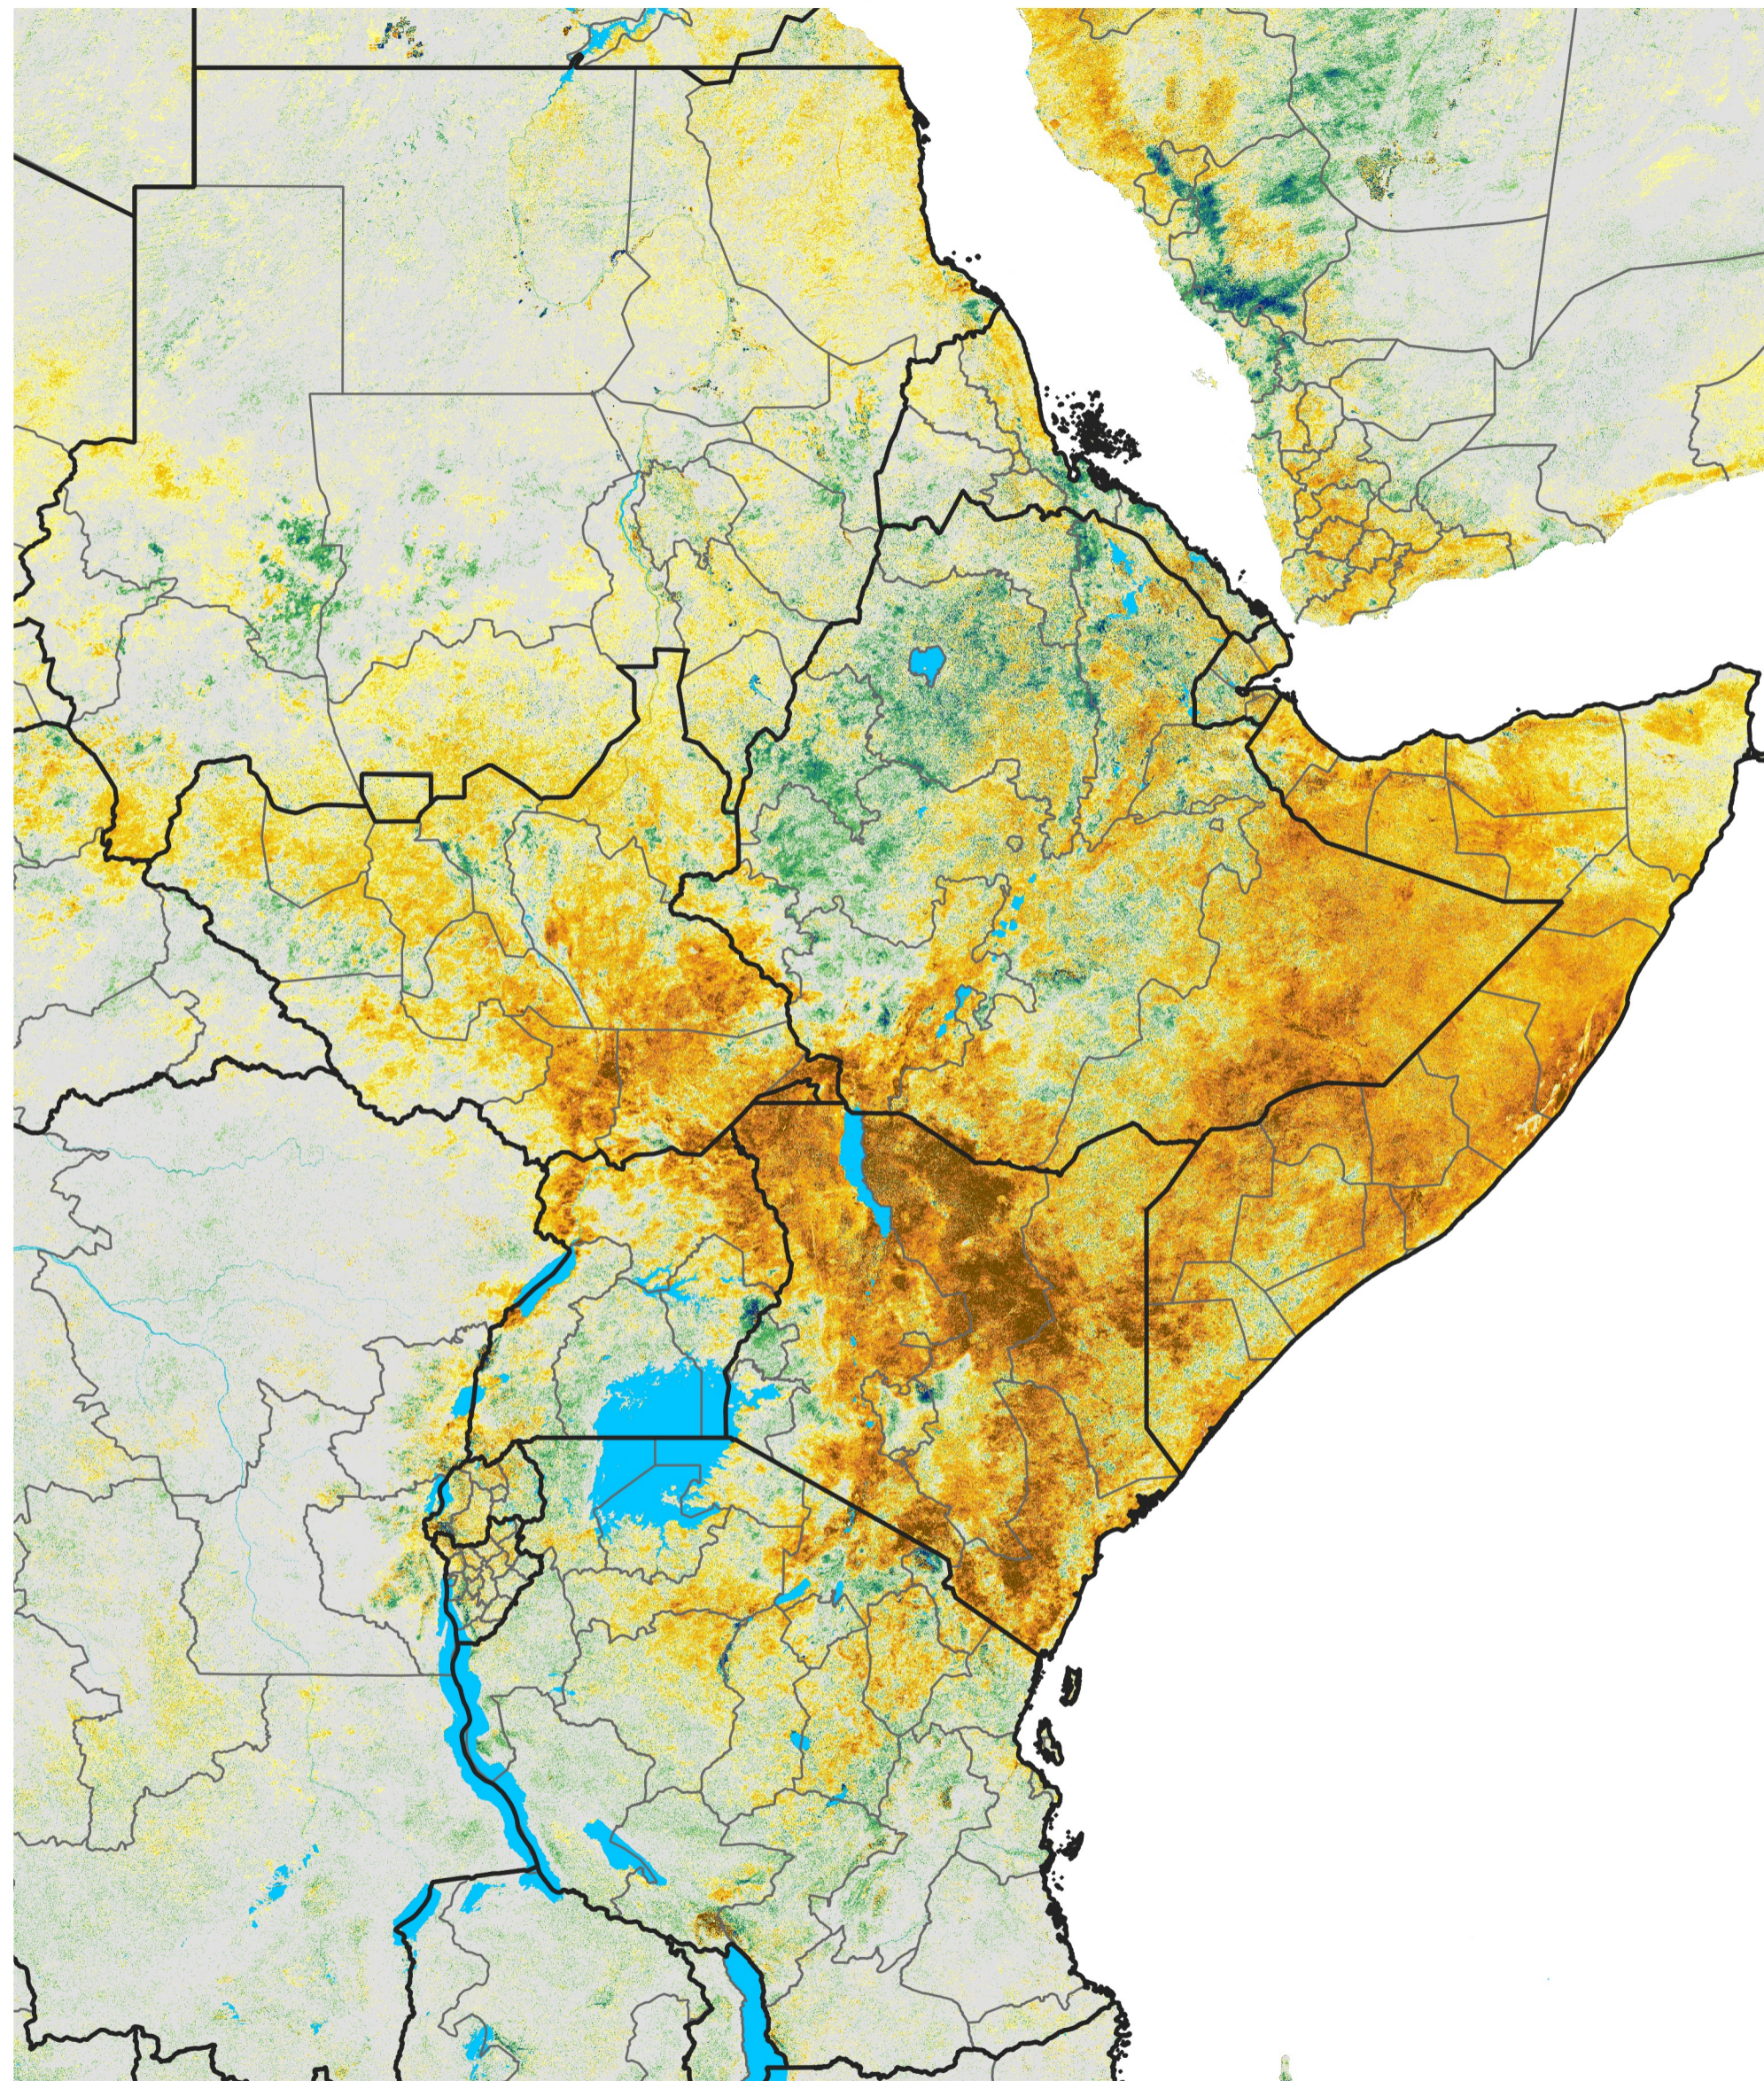

East Africa Percent of Mean NDVI

2017 / Mean (2012 - 2021)

Period 23 / Apr 16 - 25, 2017

Percent of Normal