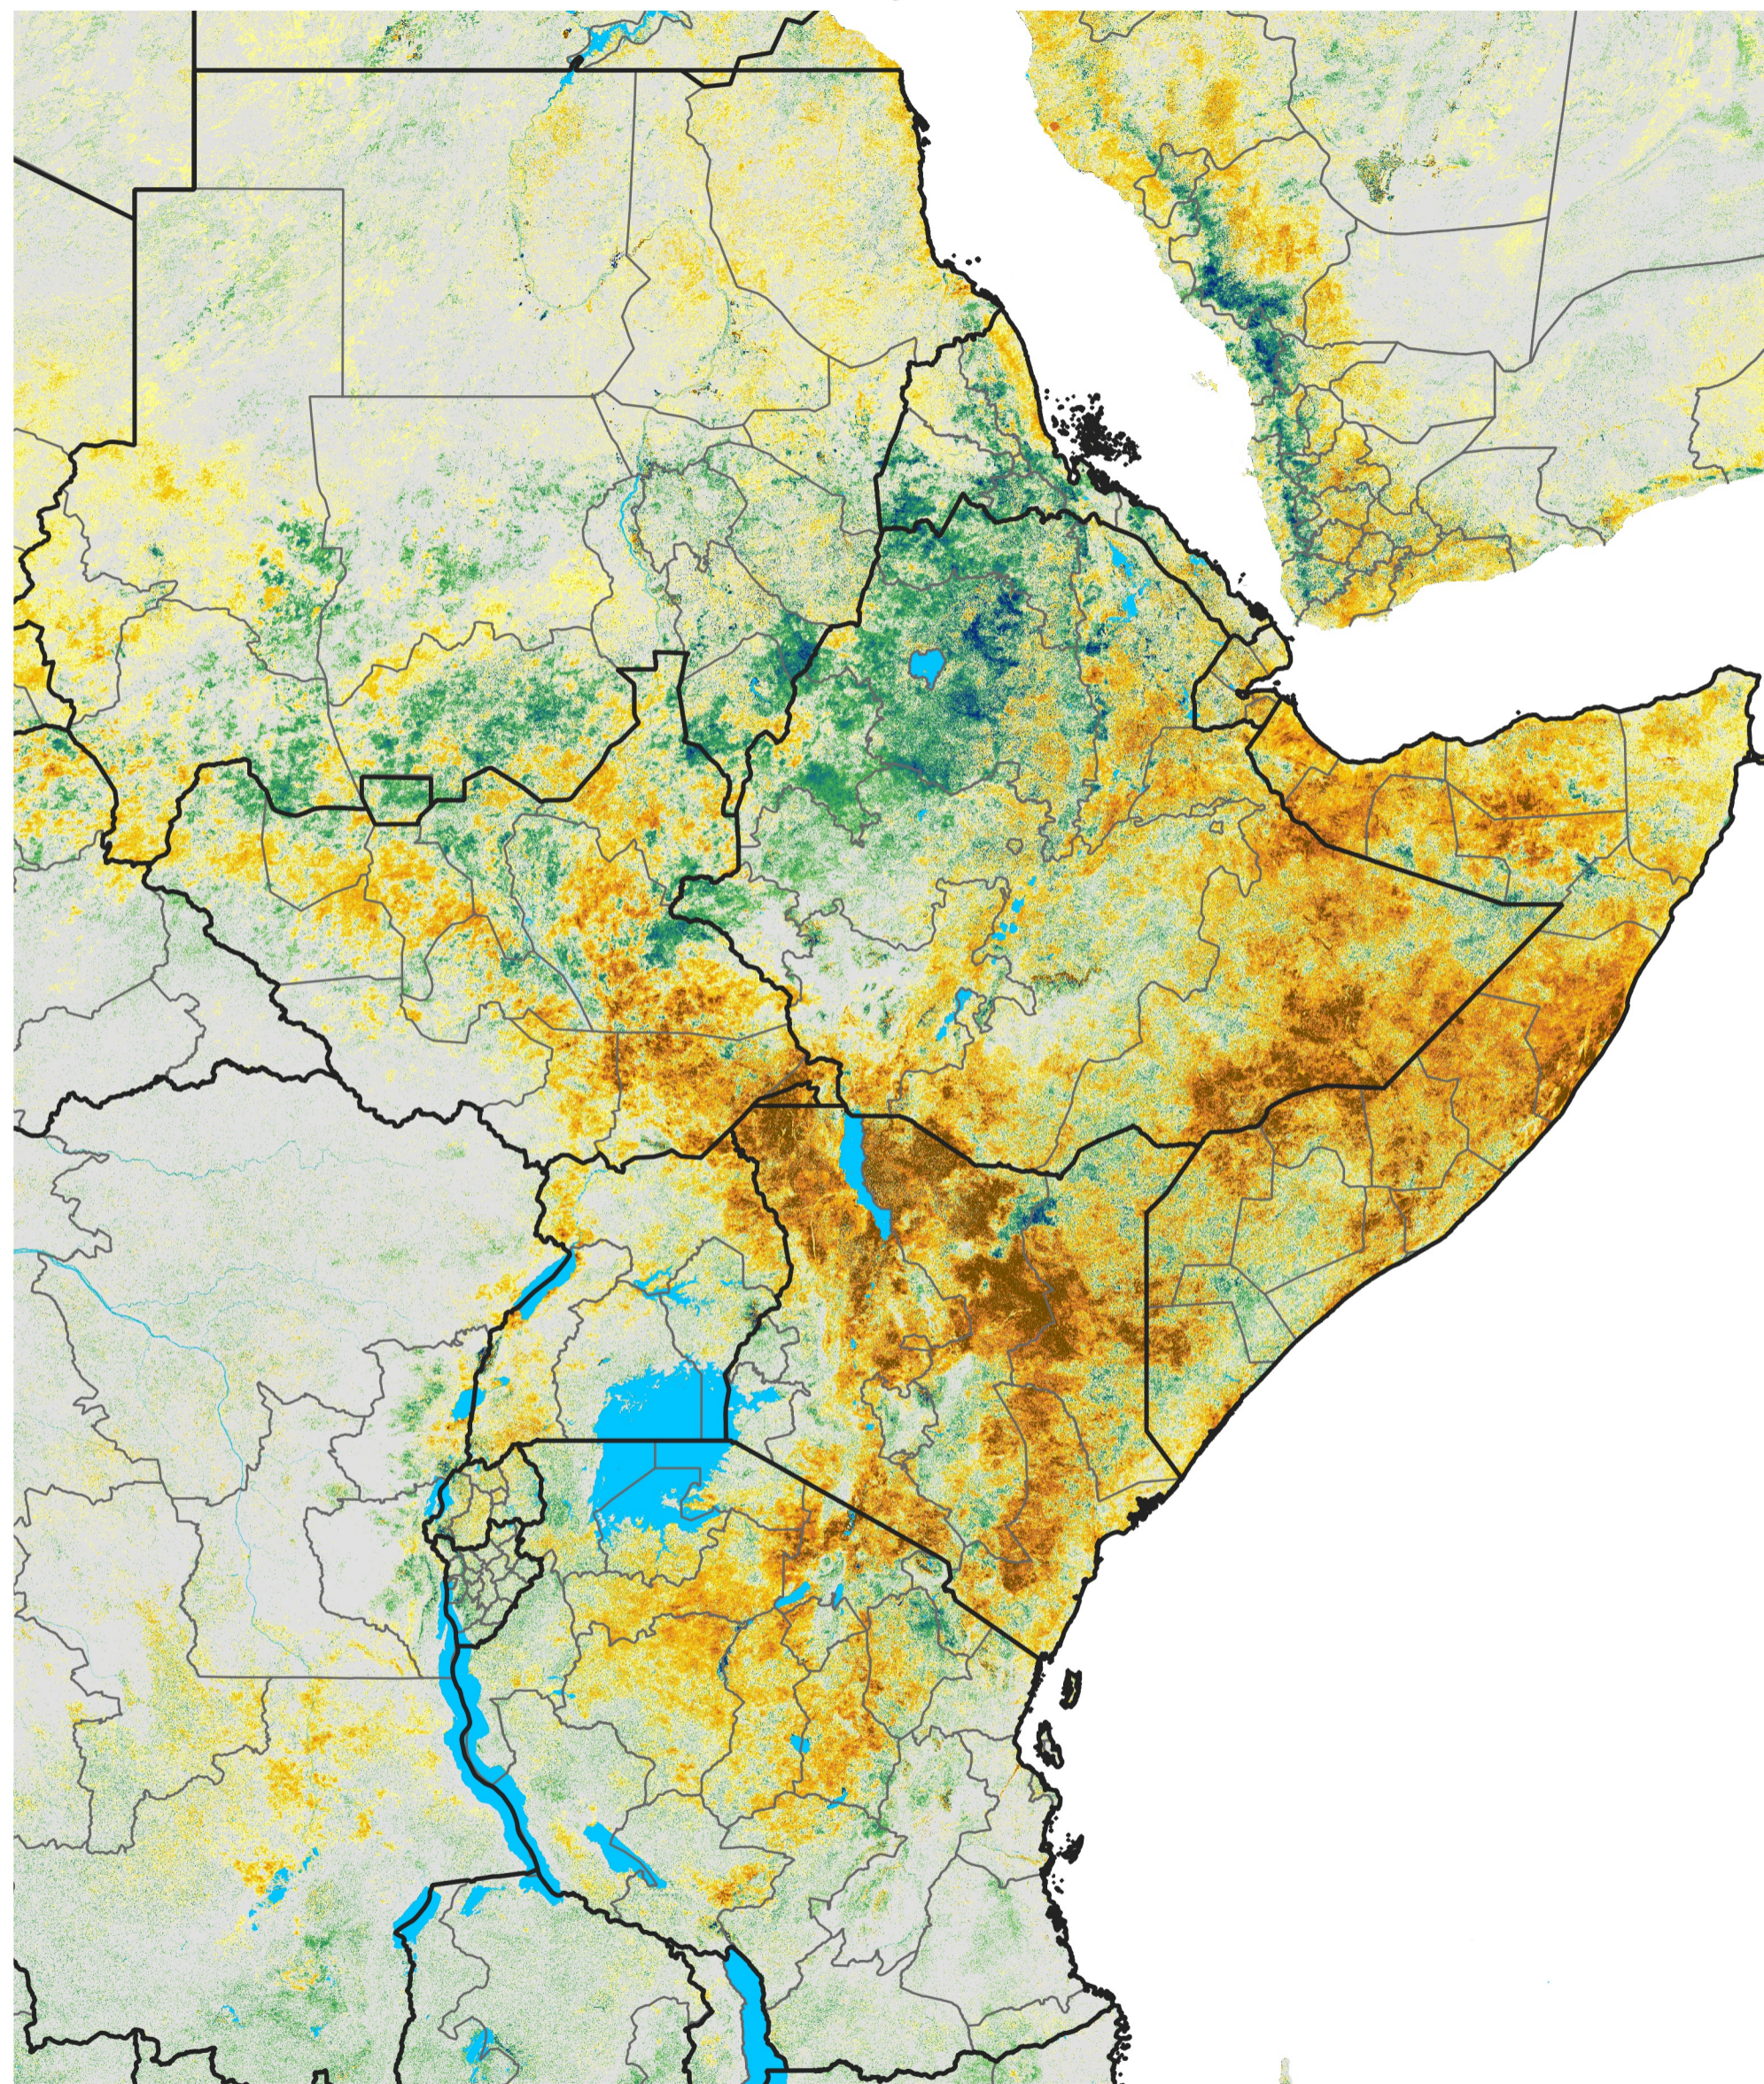

East Africa Percent of Mean NDVI

2017 / Mean (2012 - 2021)

Period 29 / May 16 - 25, 2017

Percent of Normal