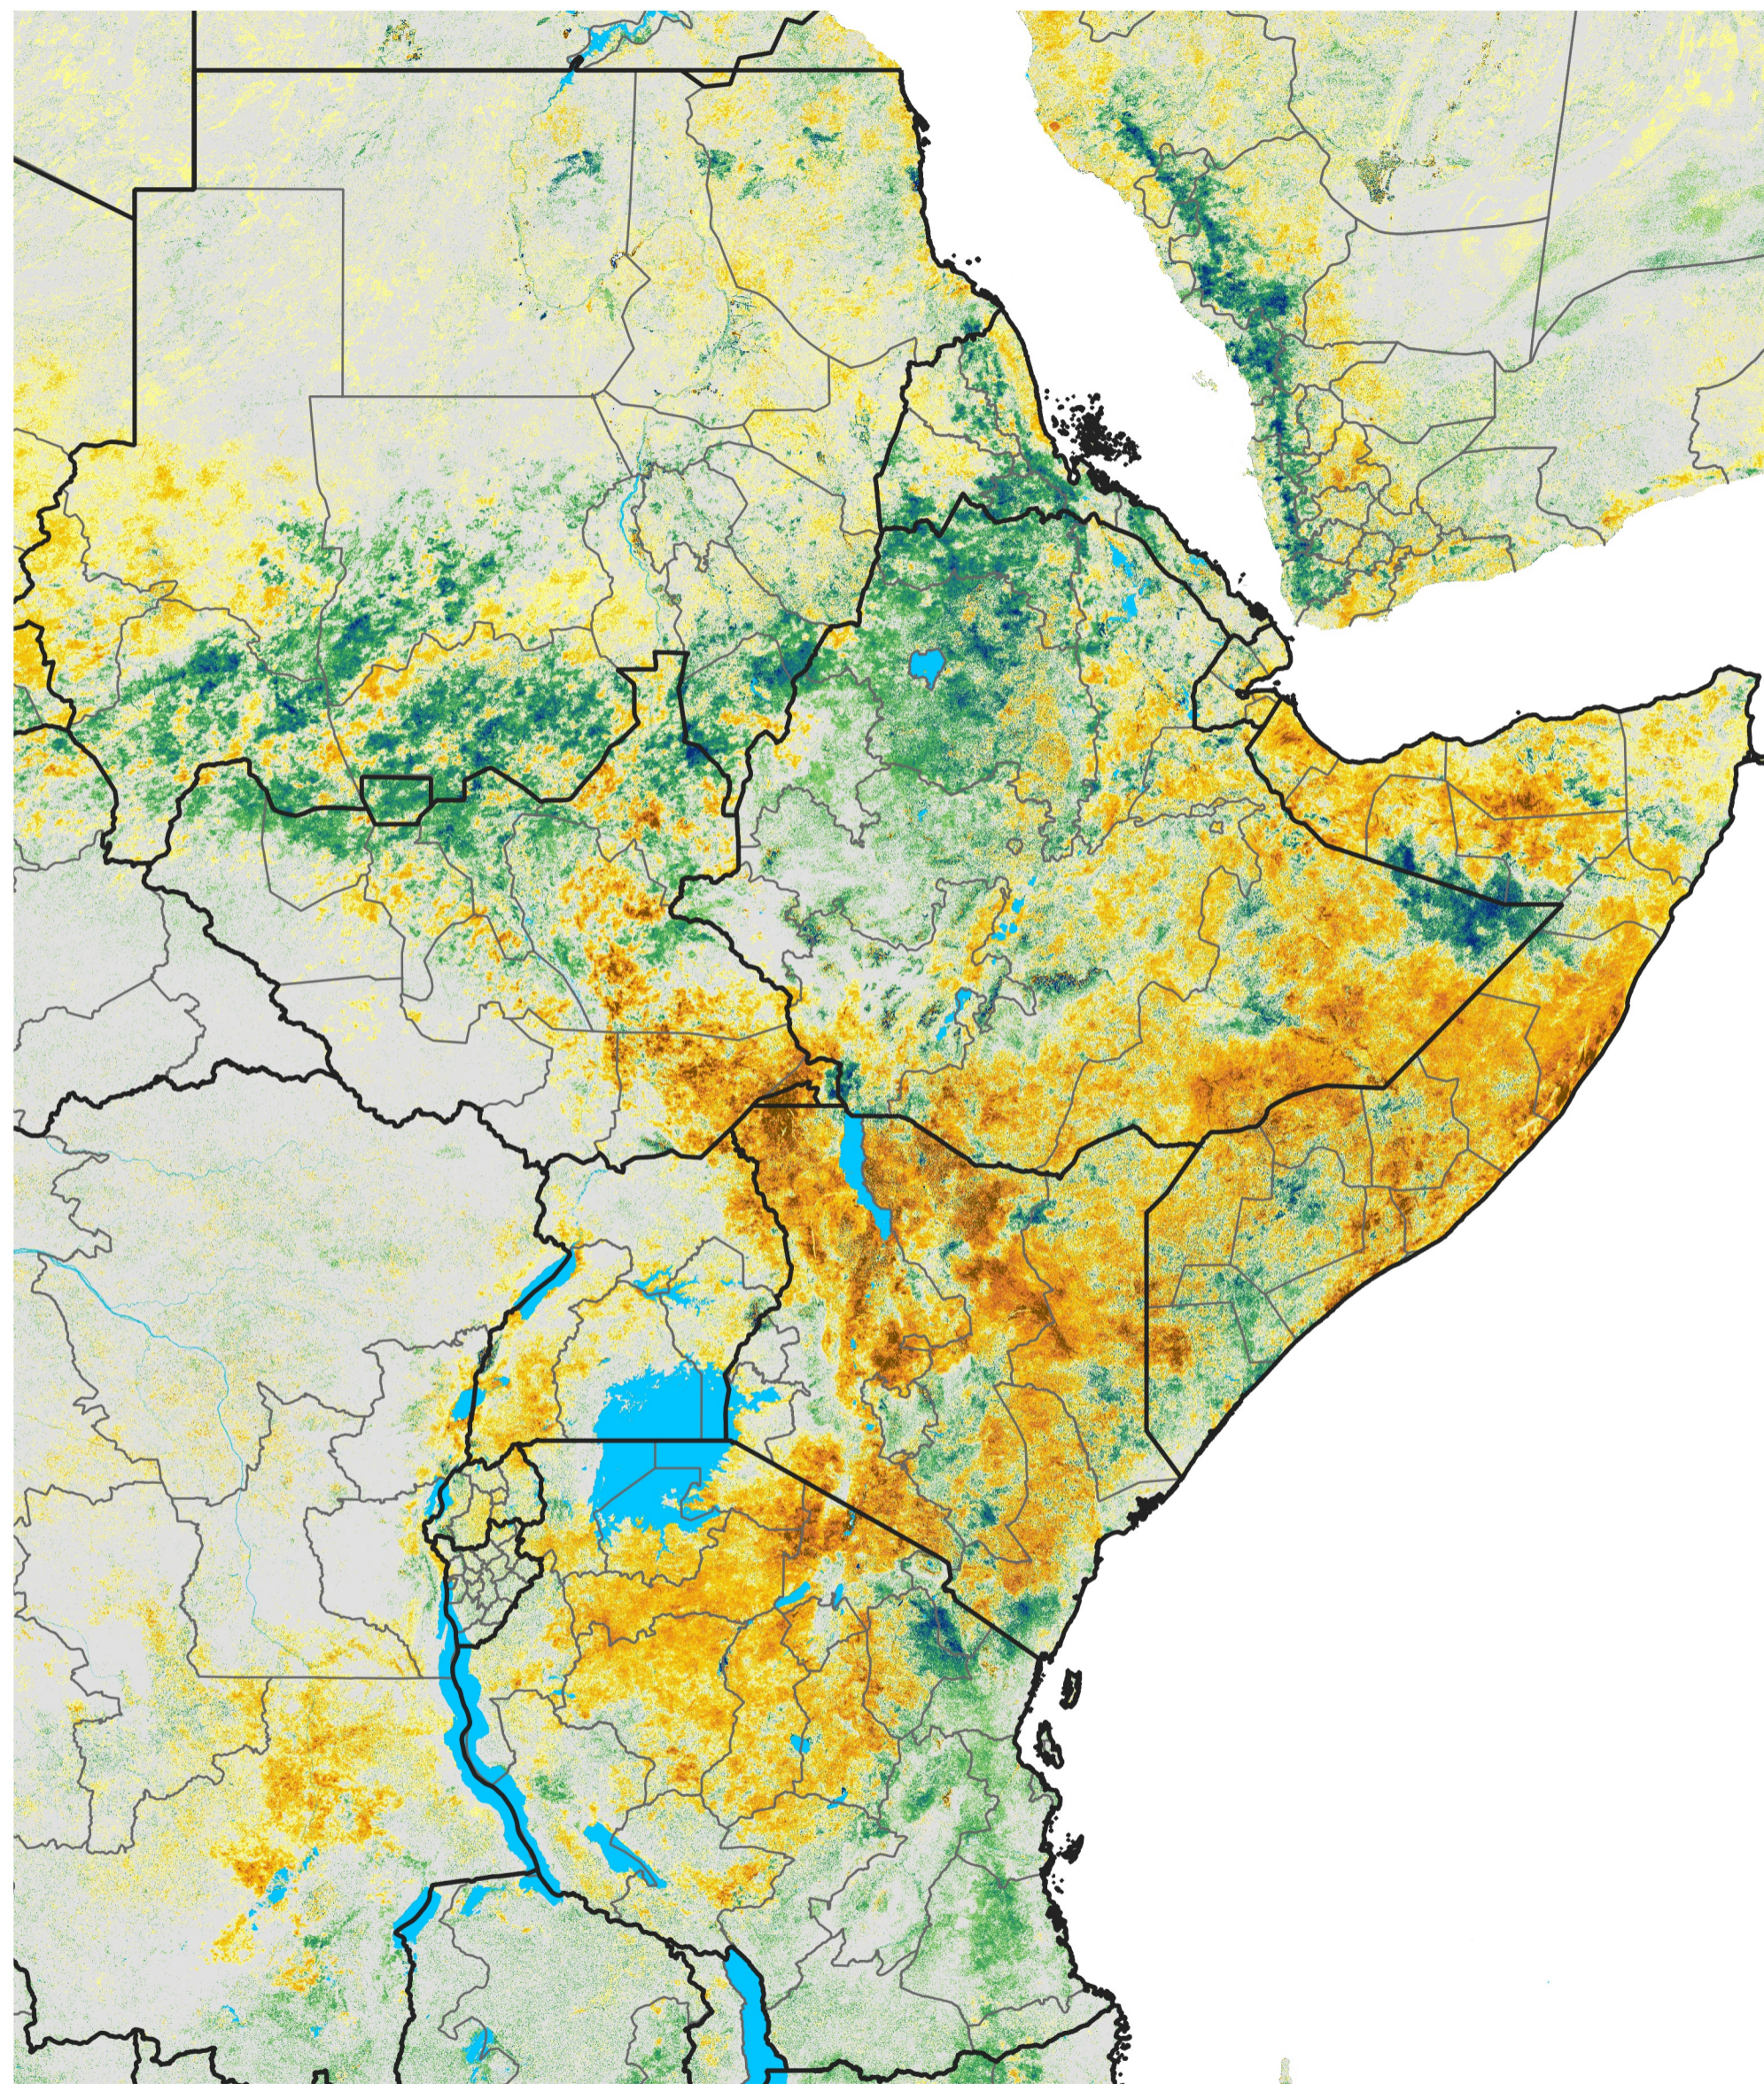

East Africa Percent of Mean NDVI

2017 / Mean (2012 - 2021)

Period 34 / Jun 11 - 20, 2017

Percent of Normal