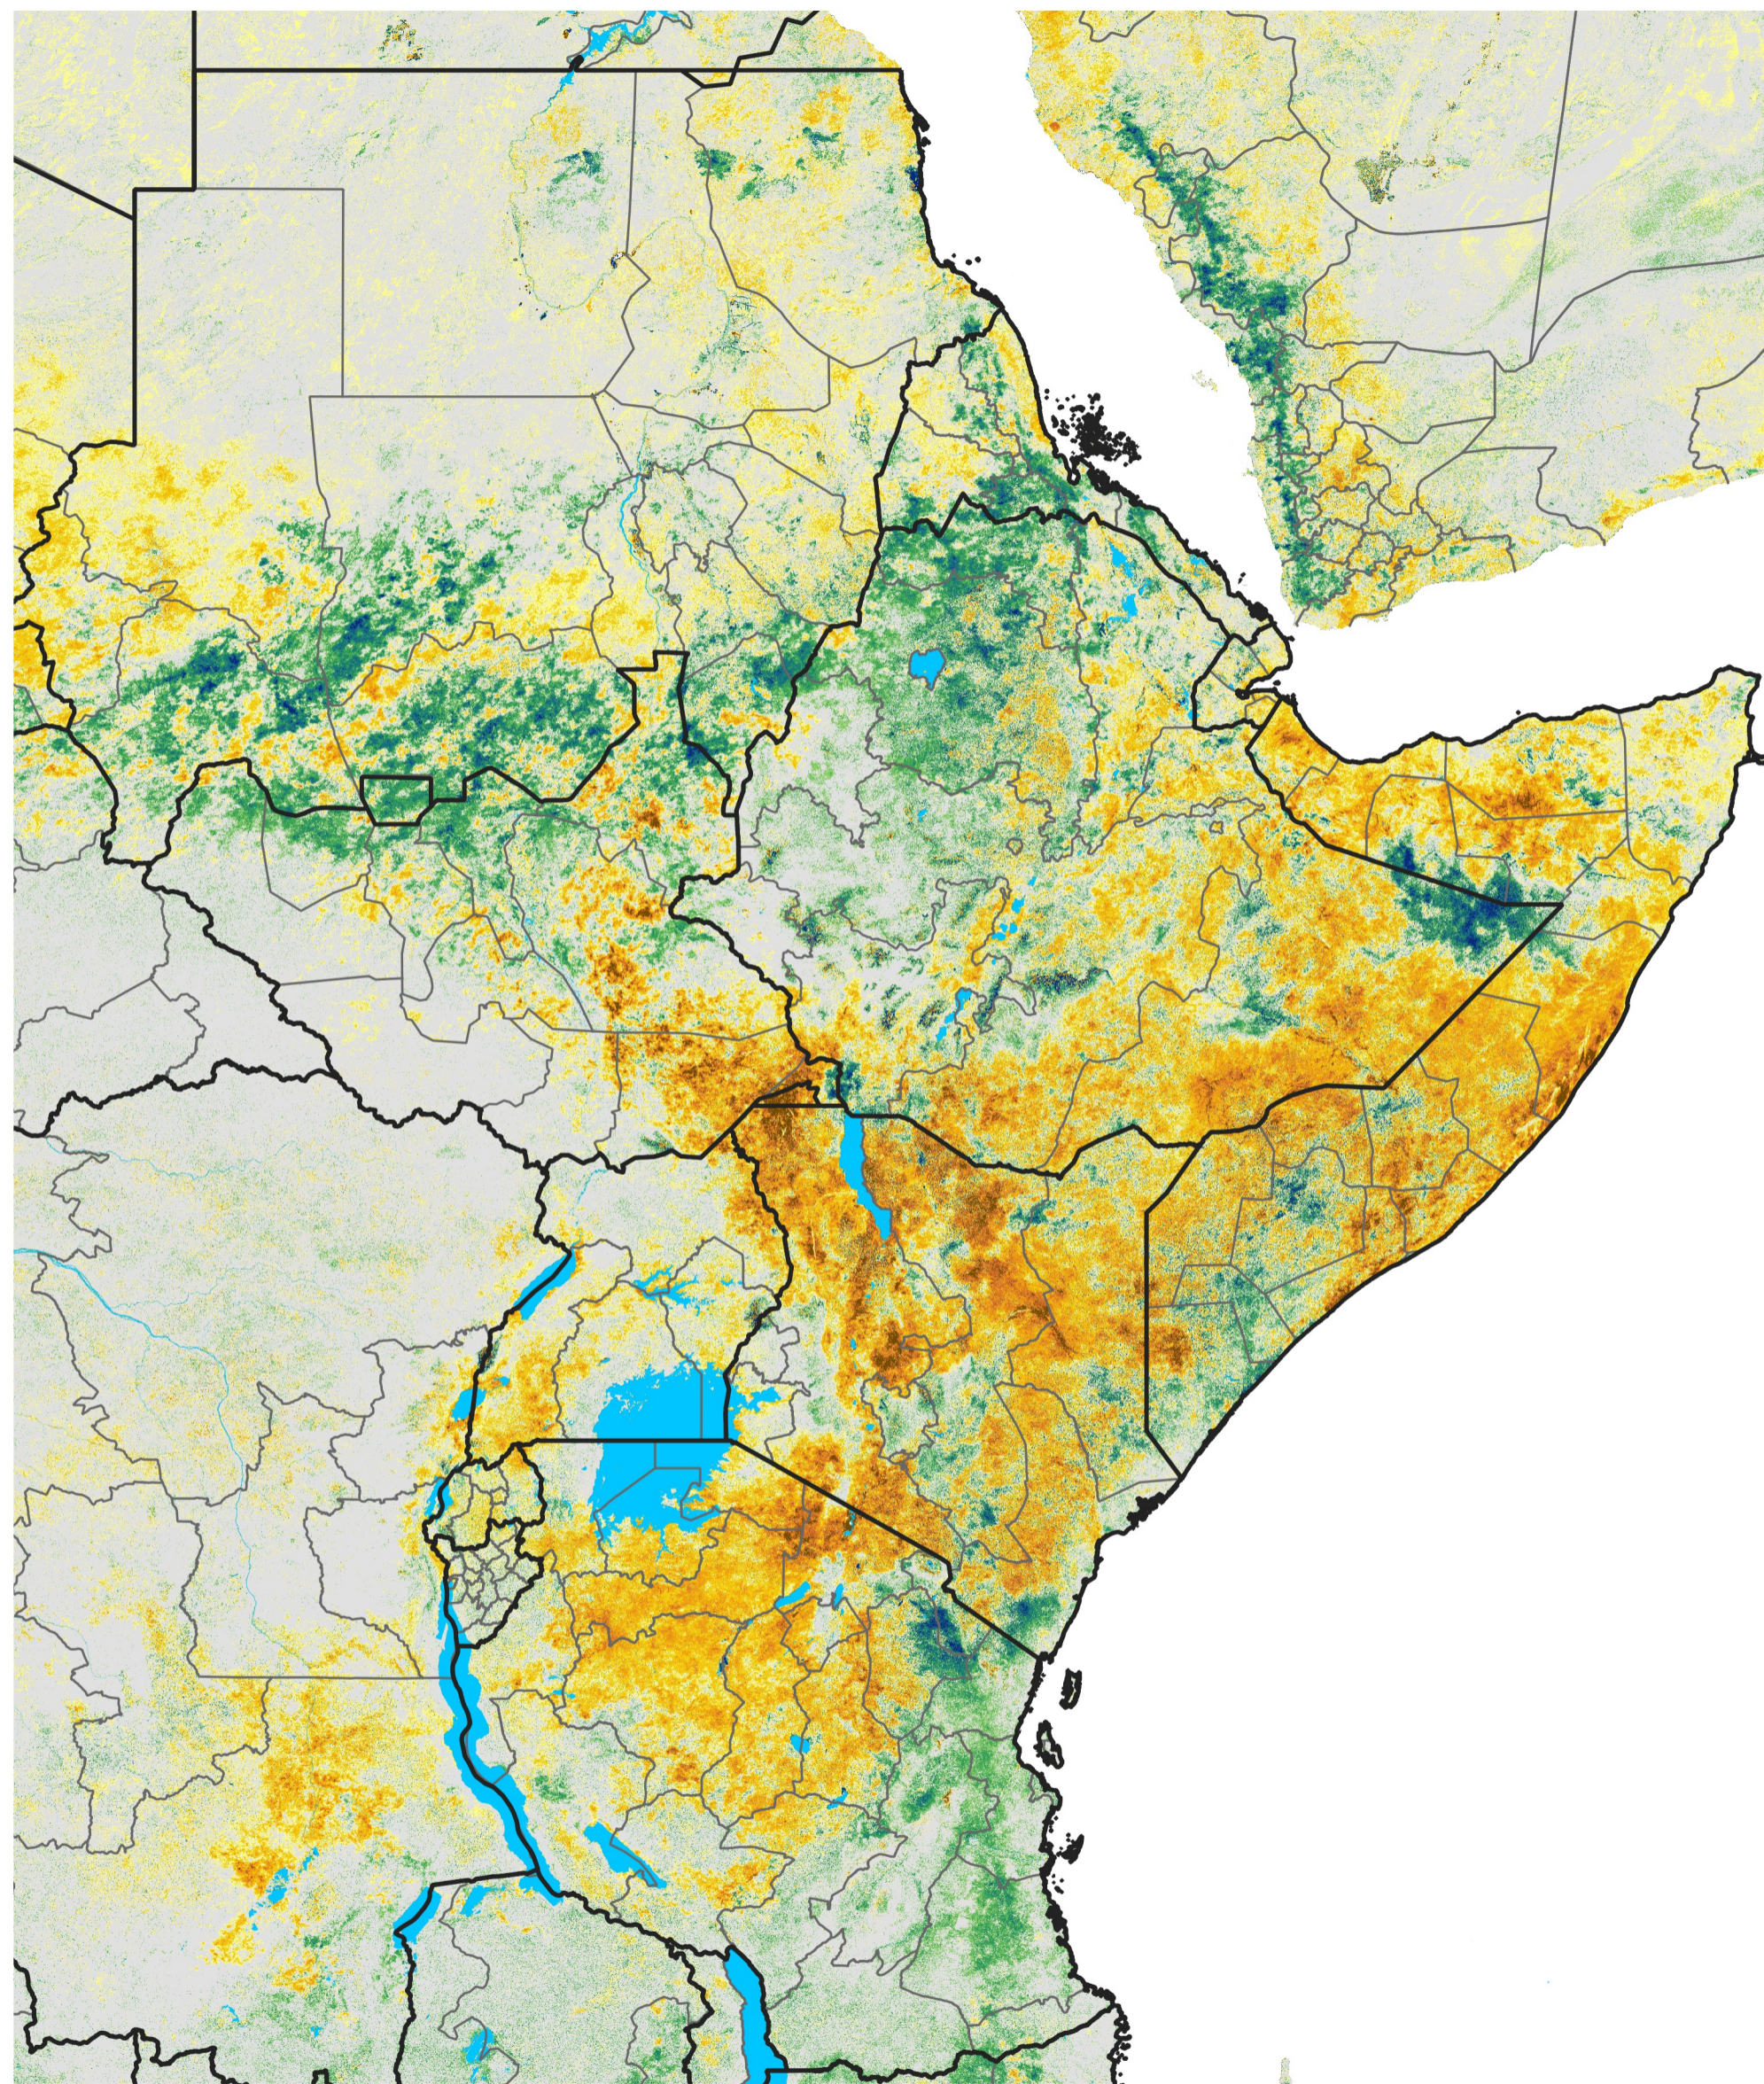

East Africa Percent of Mean NDVI

2017 / Mean (2012 - 2021)

Period 35 / Jun 16 - 25, 2017

Percent of Normal