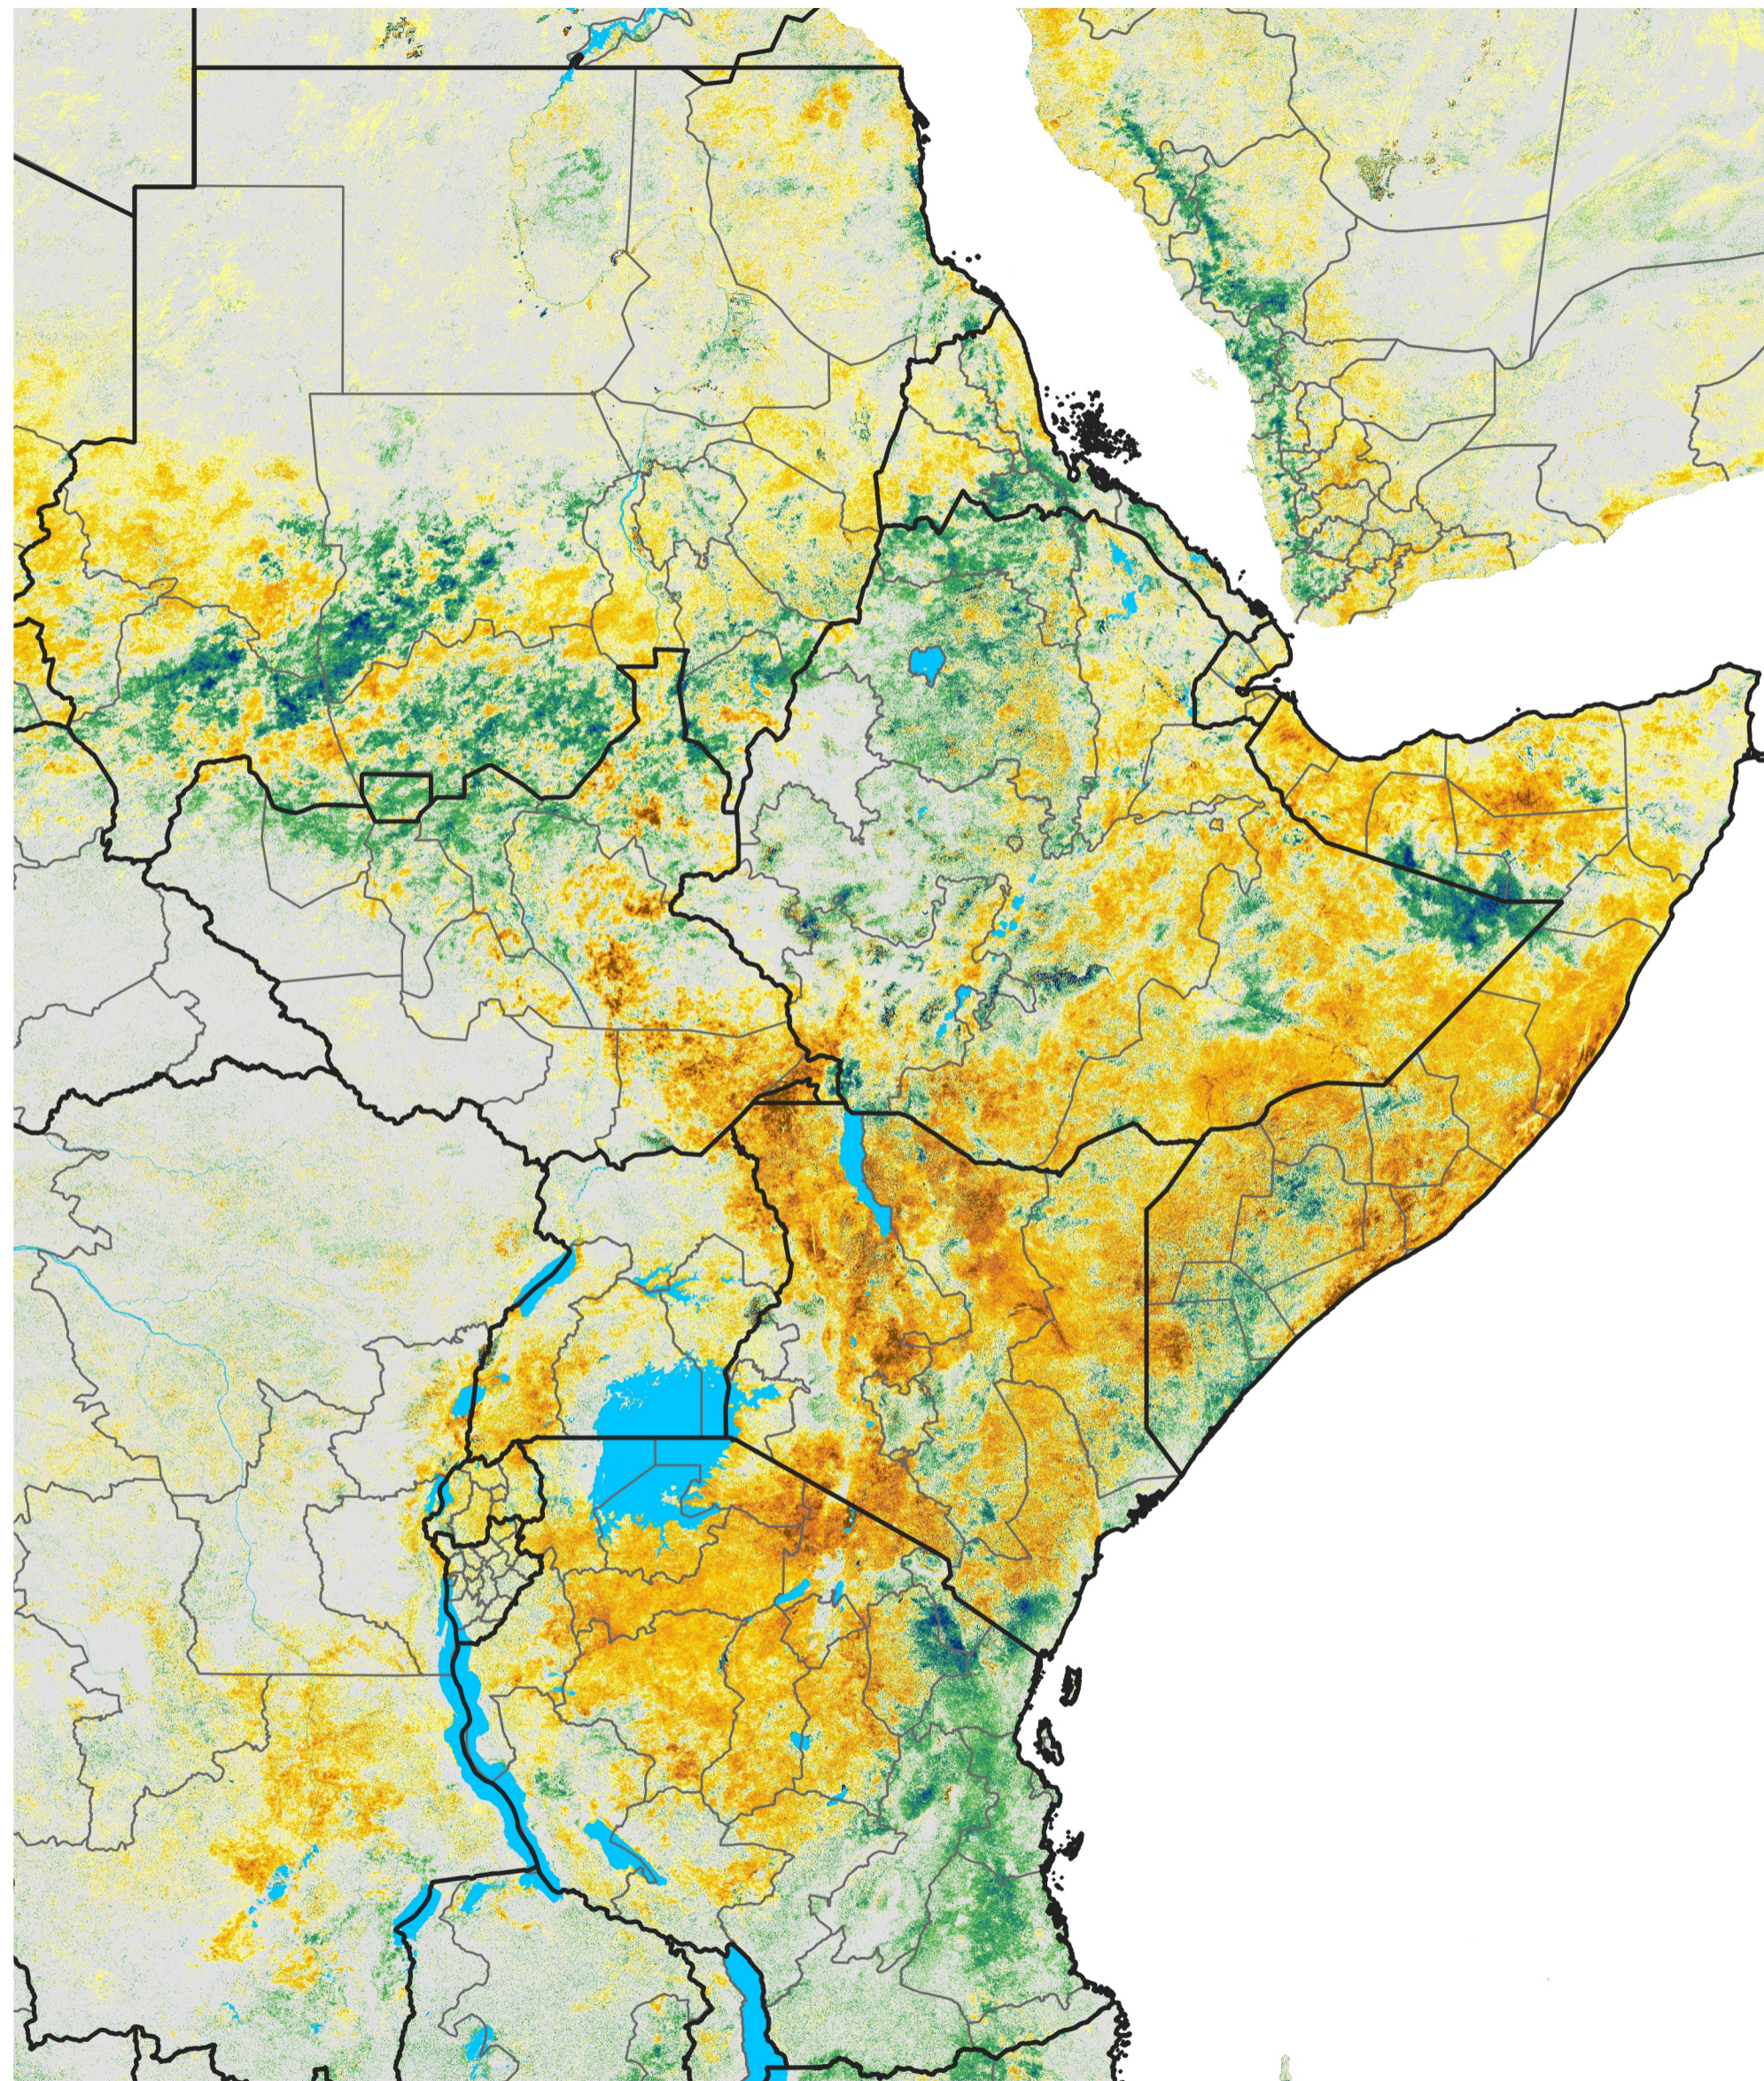

East Africa Percent of Mean NDVI

2017 / Mean (2012 - 2021)

Period 37 / Jun 26 - Jul 05, 2017

Percent of Normal