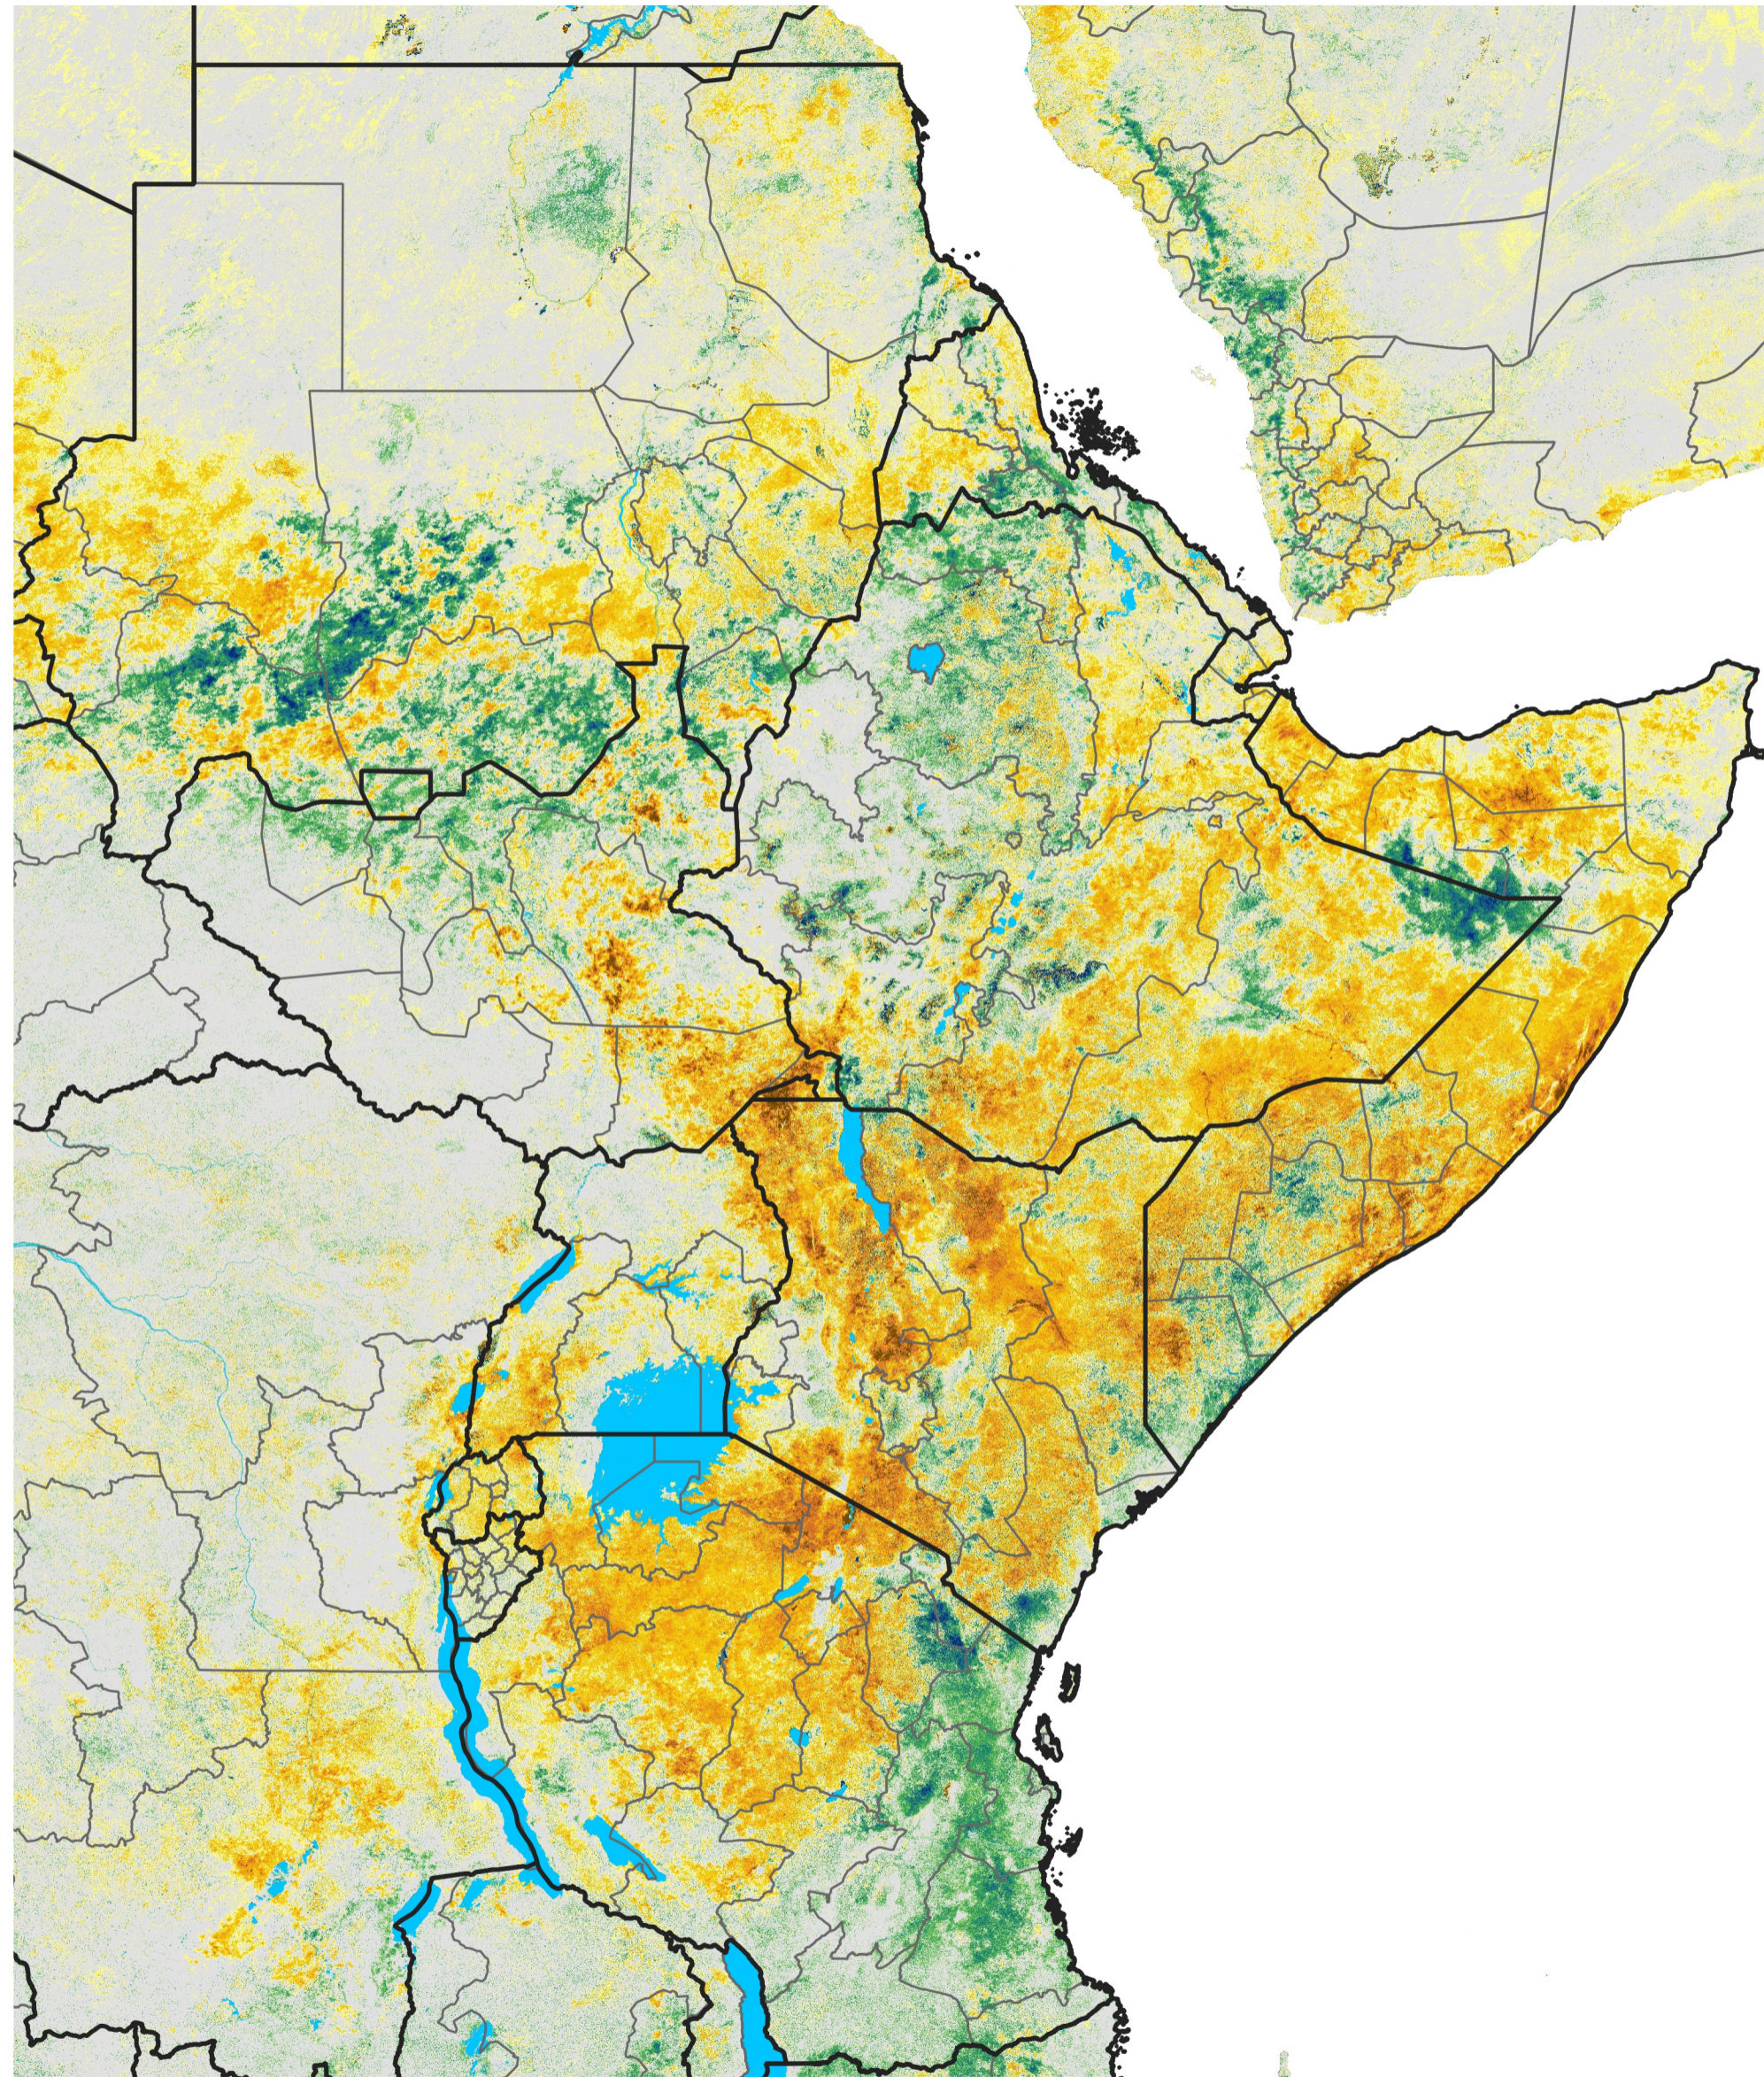

East Africa Percent of Mean NDVI

2017 / Mean (2012 - 2021)

Period 38 / Jul 01 - 10, 2017

Percent of Normal