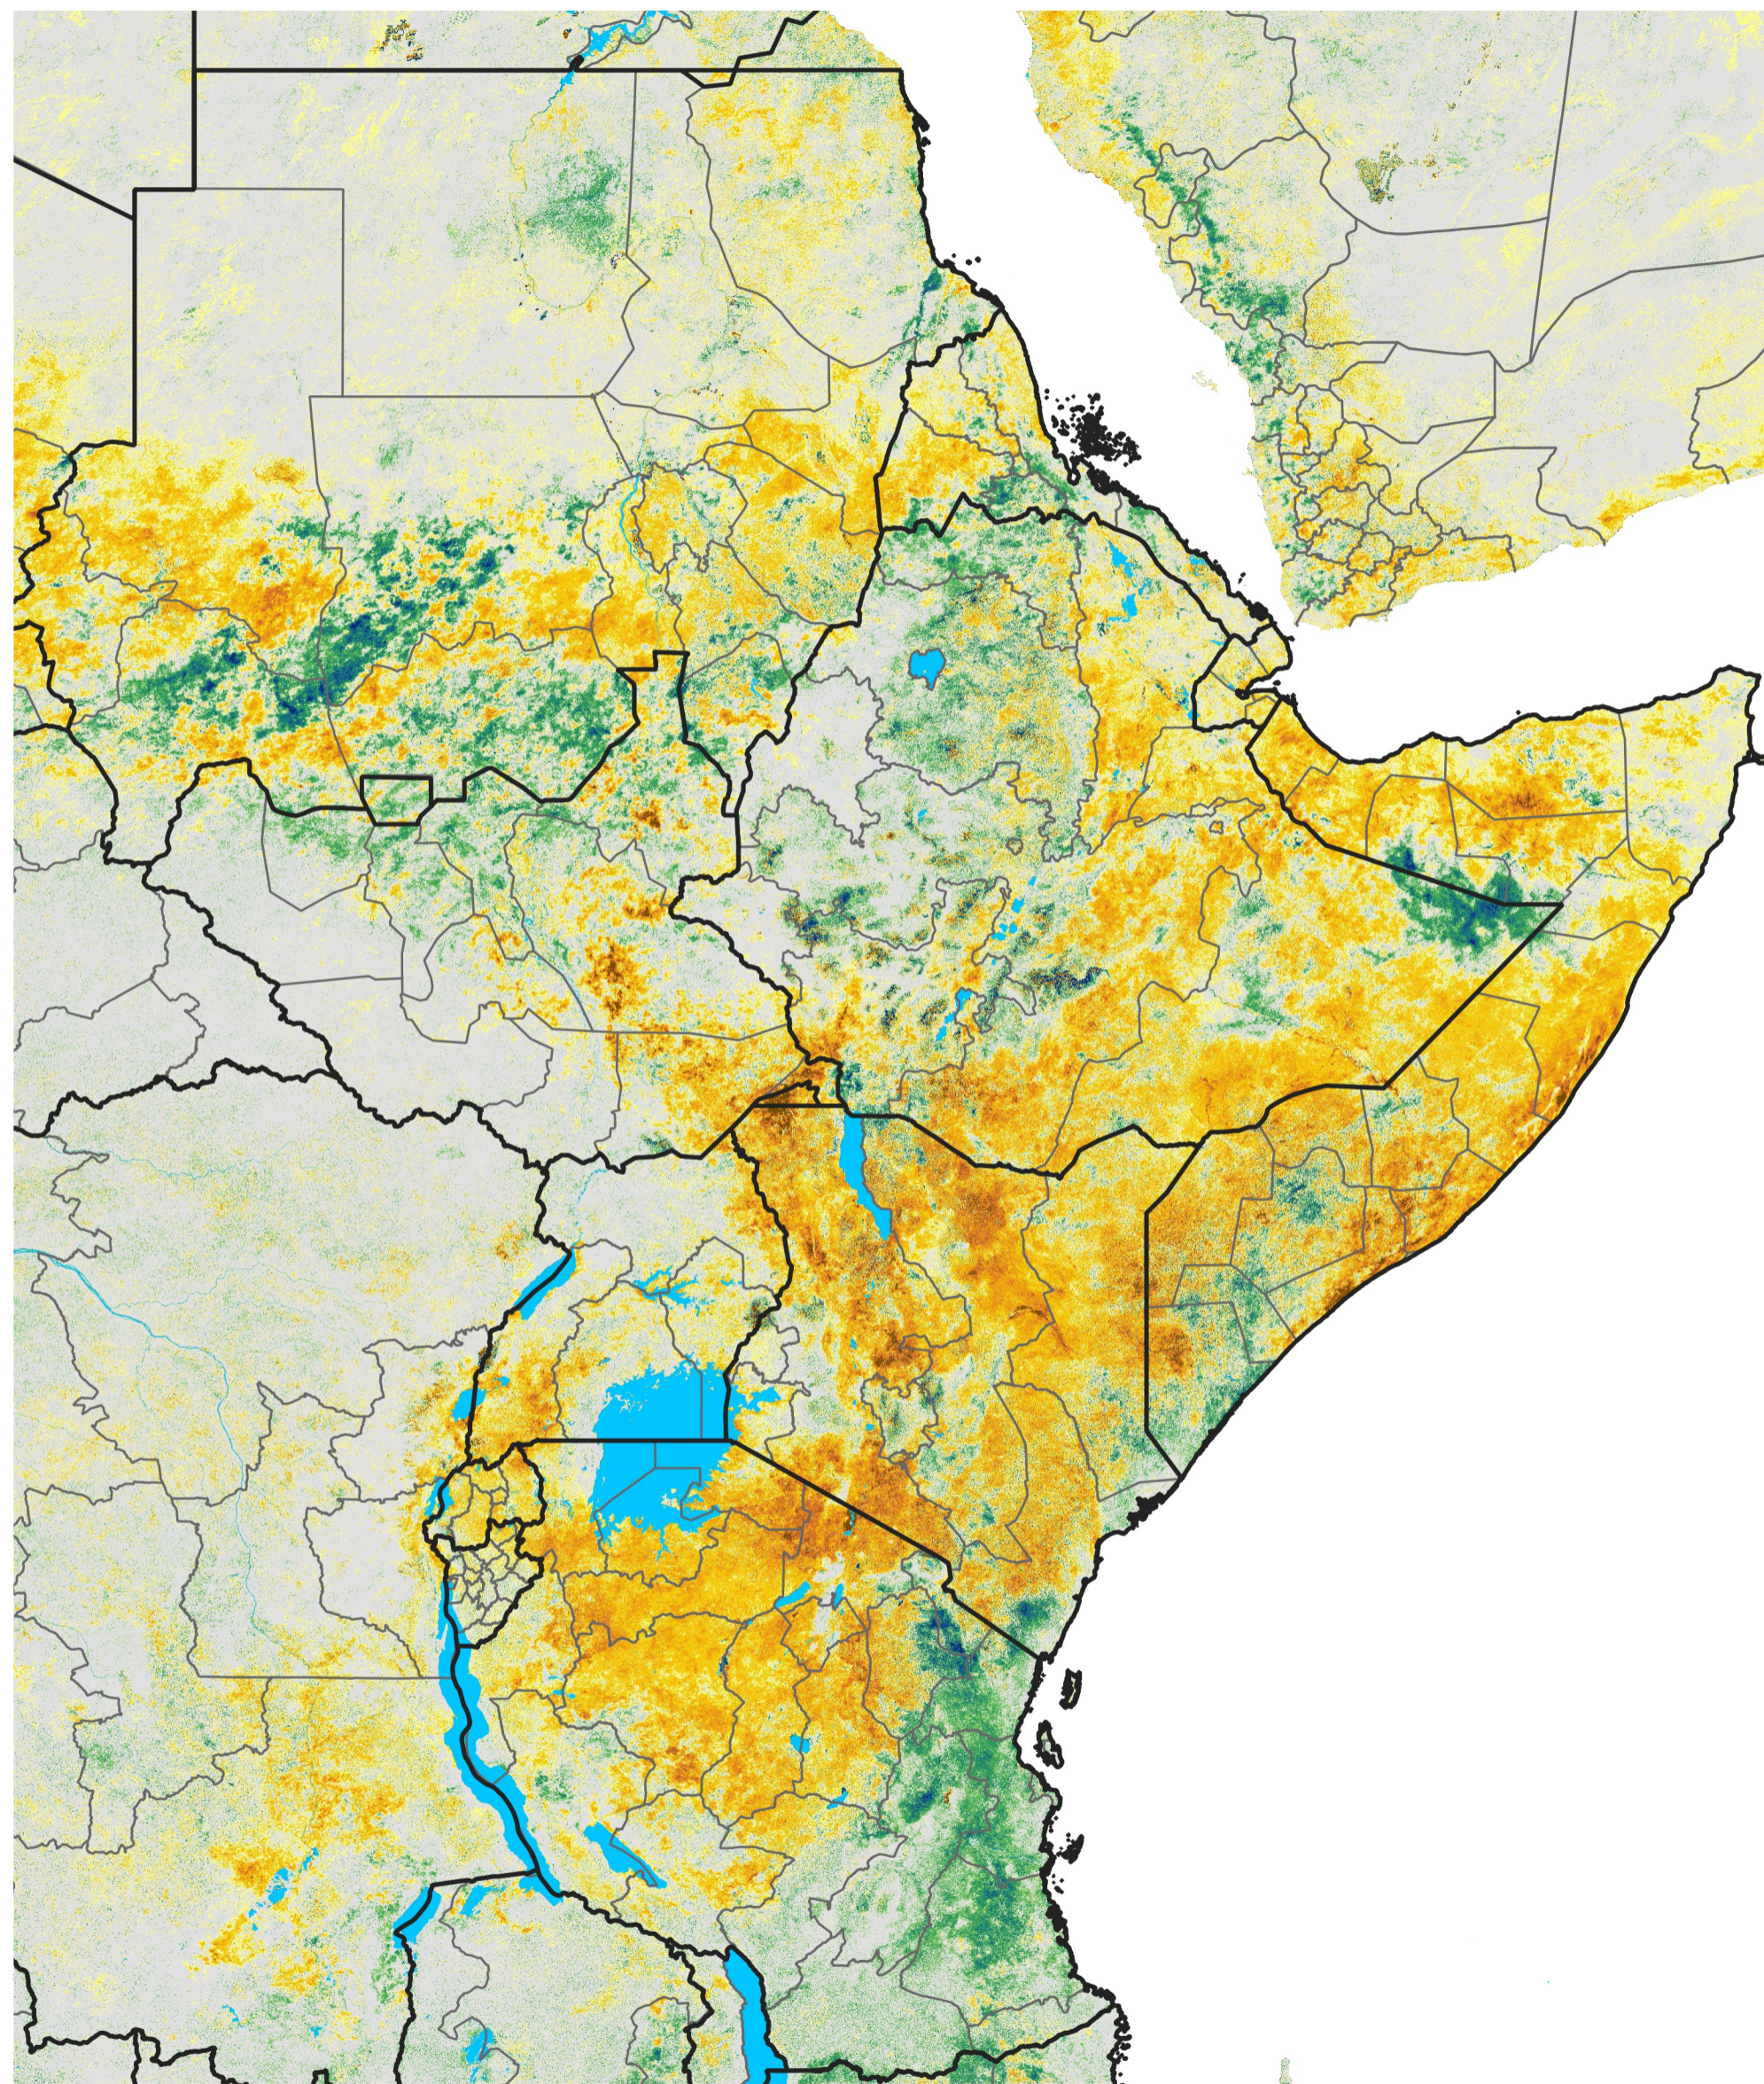

# East Africa Percent of Mean NDVI

2017 / Mean (2012 - 2021)

Period 39 / Jul 06 - 15, 2017

## Percent of Normal