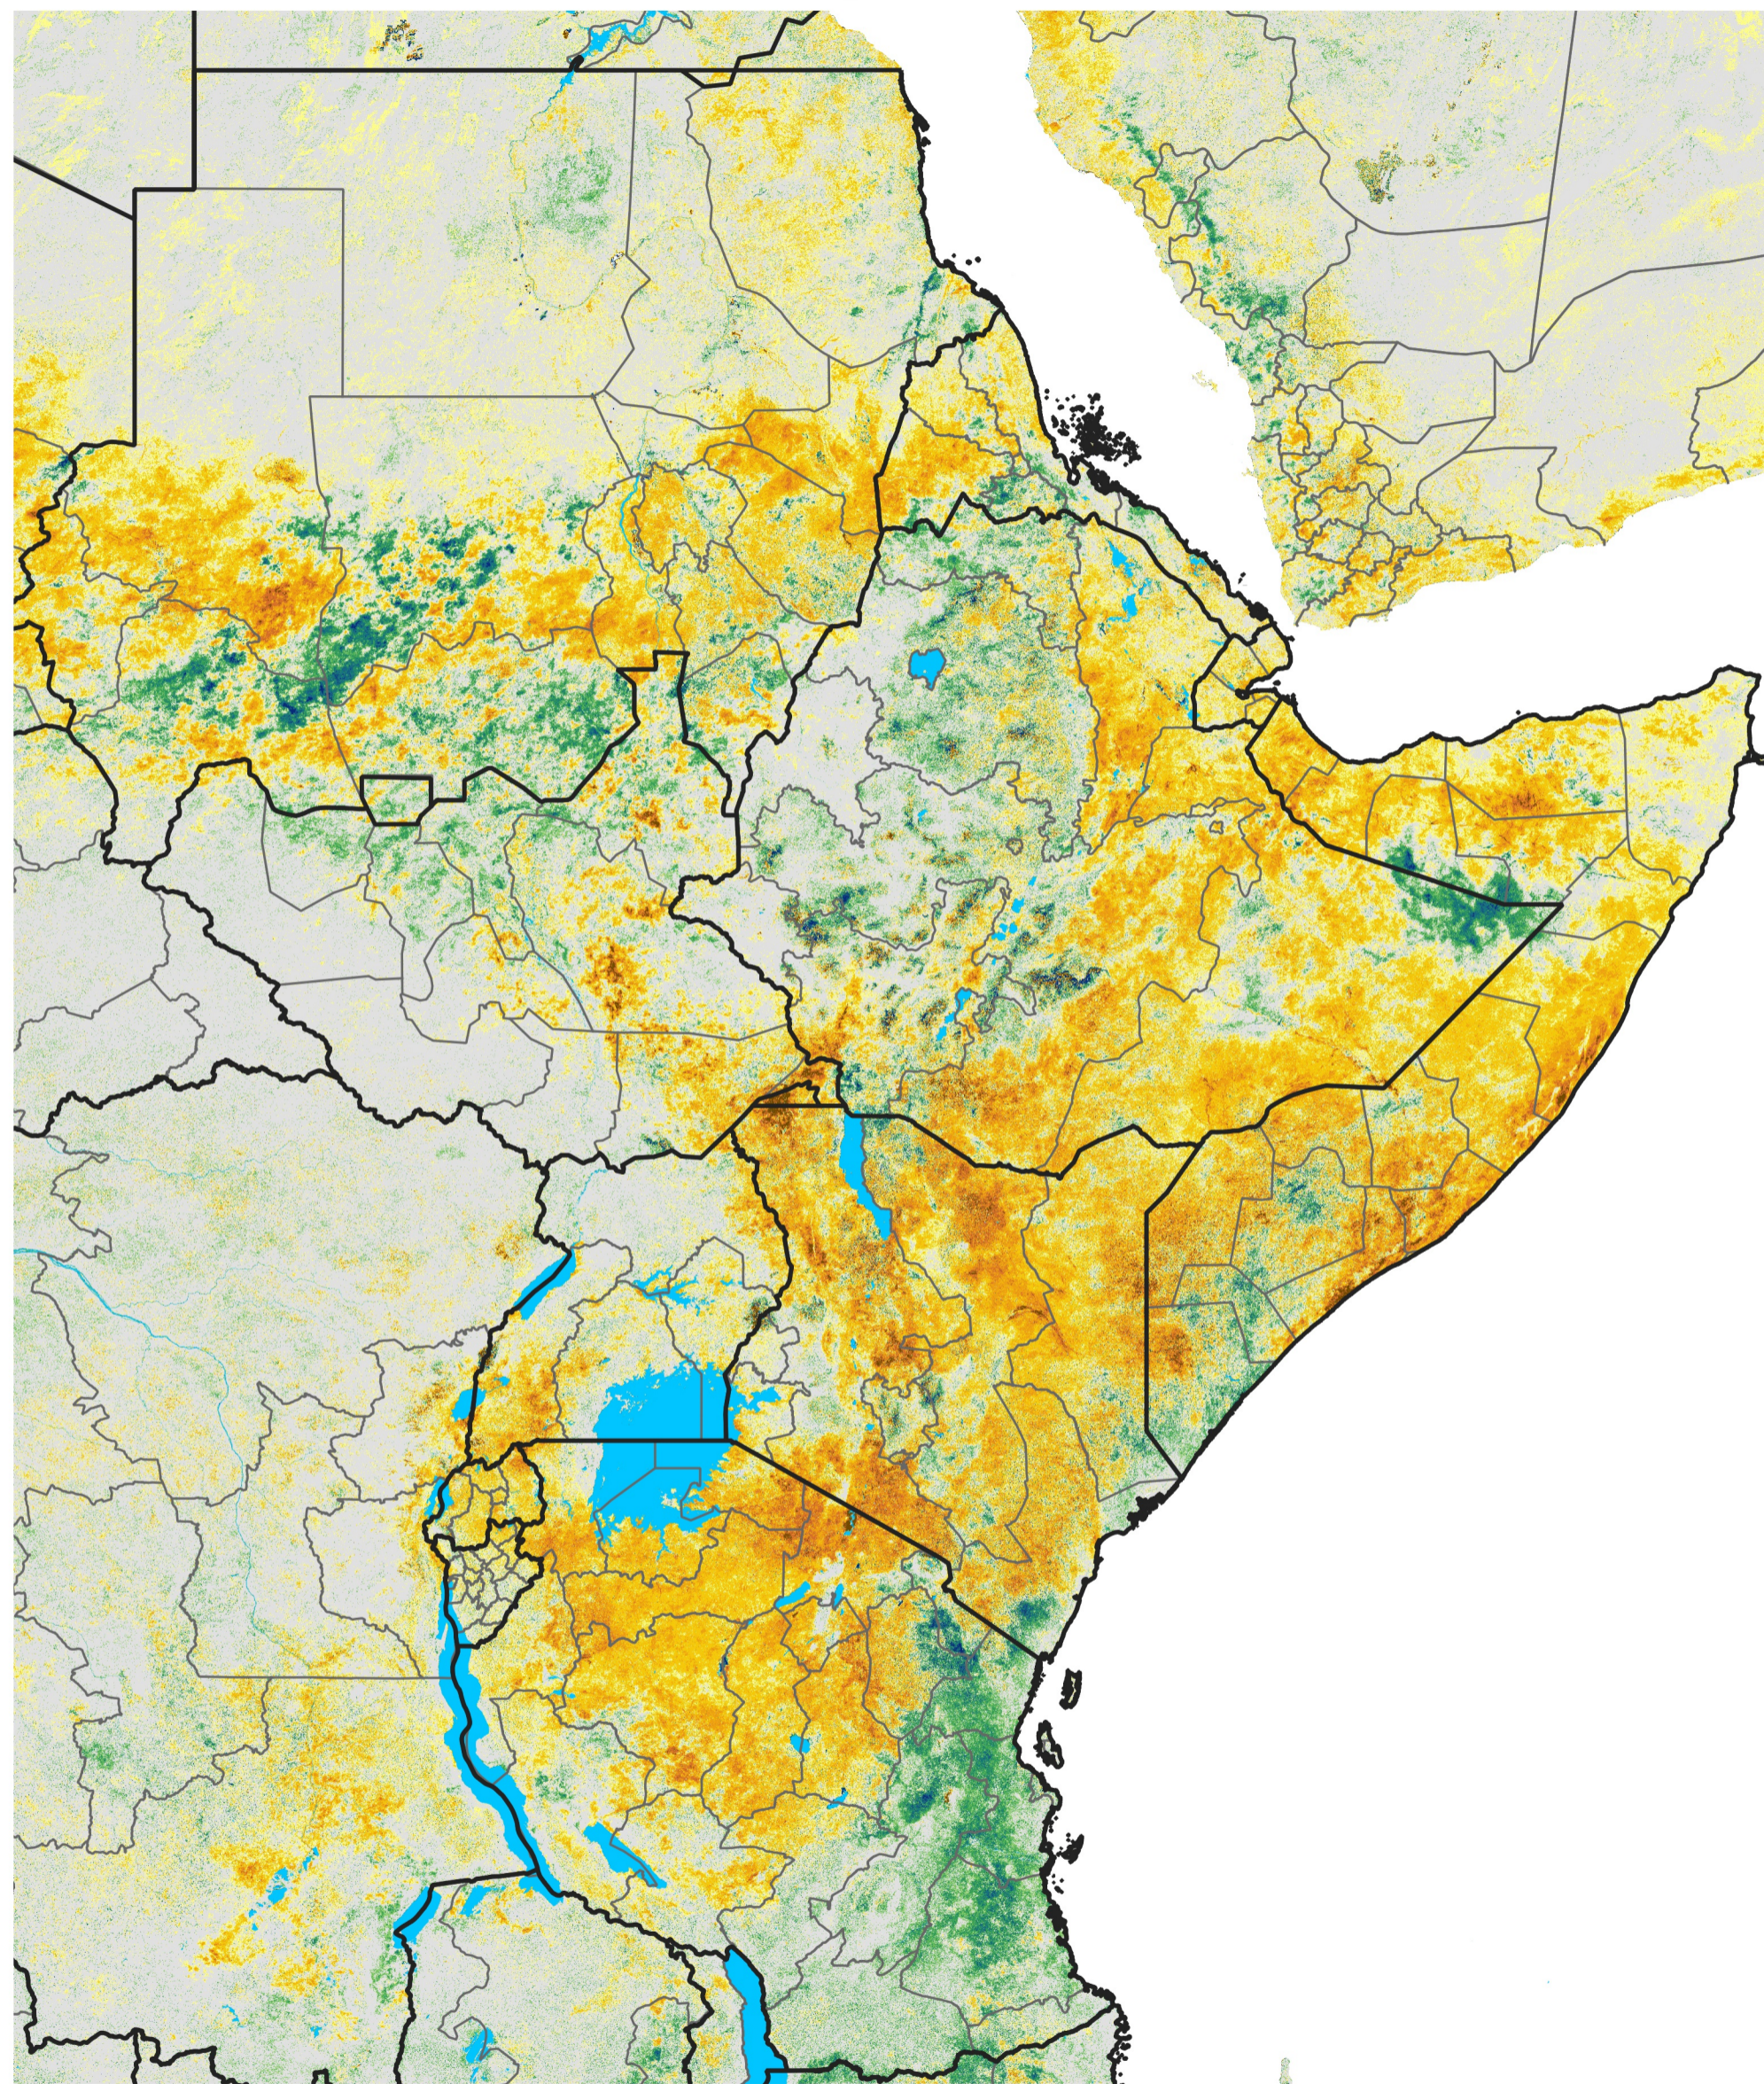

East Africa Percent of Mean NDVI

2017 / Mean (2012 - 2021)

Period 40 / Jul 11 - 20, 2017

Percent of Normal