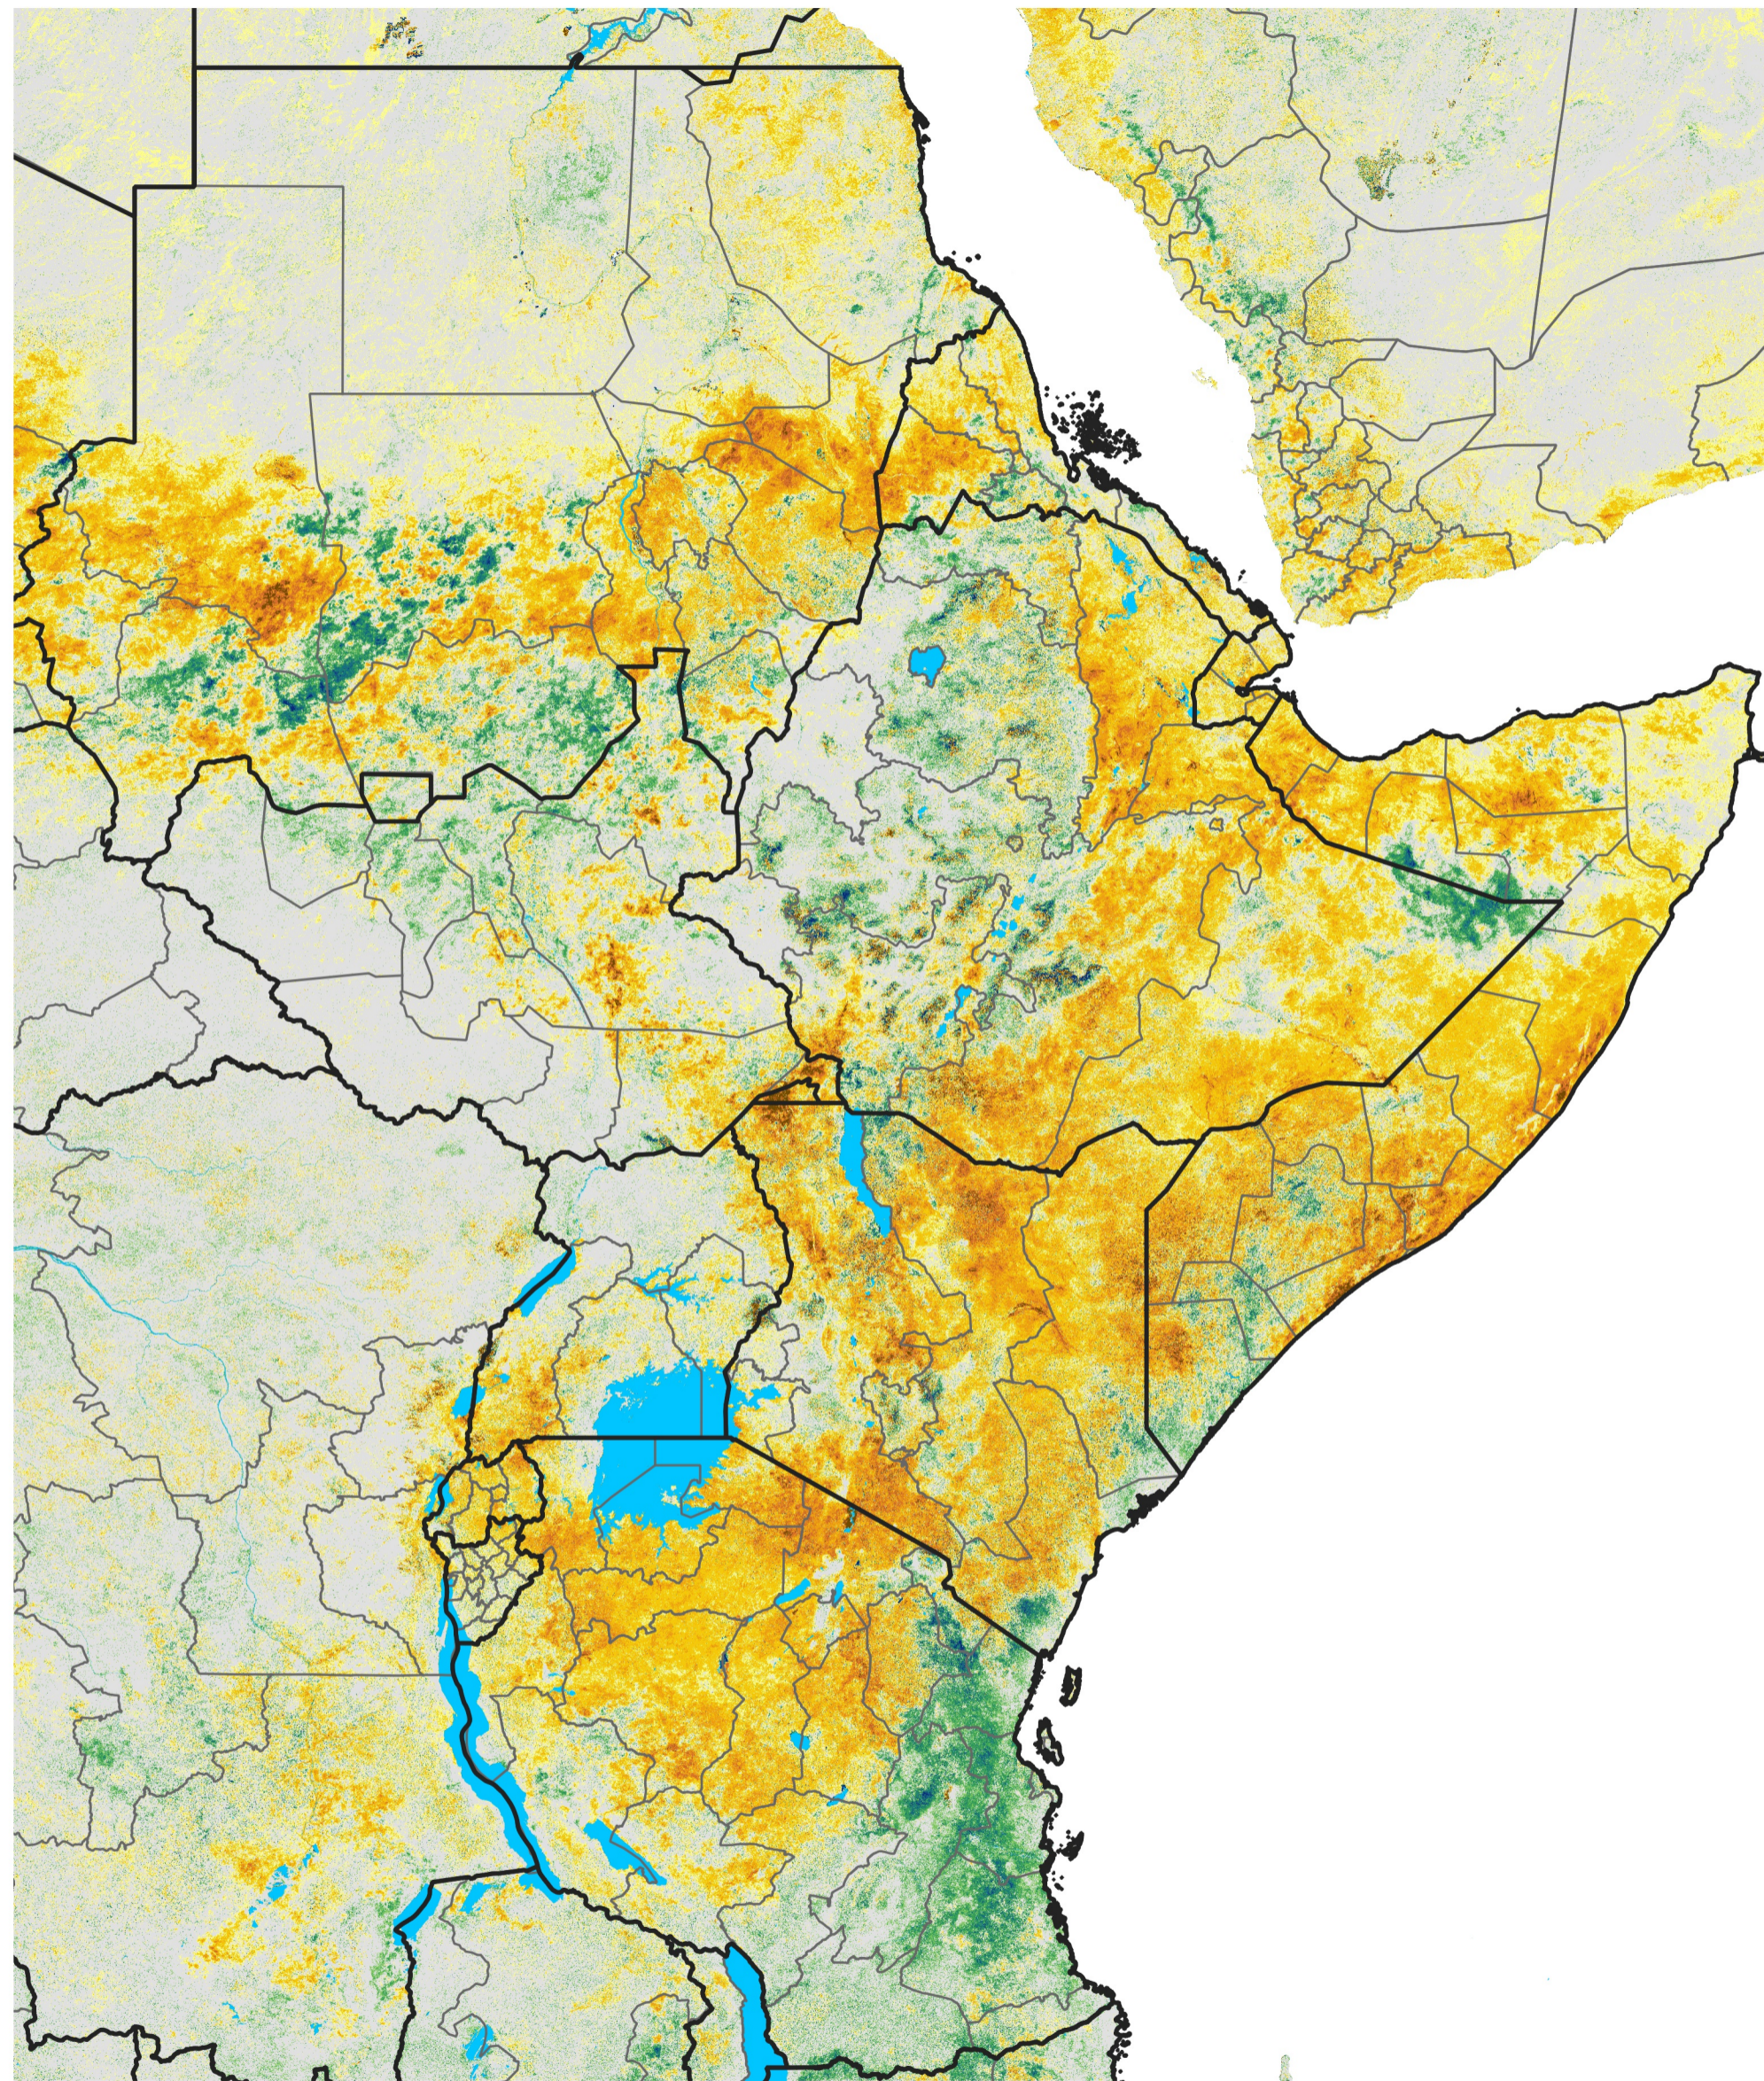

East Africa Percent of Mean NDVI

2017 / Mean (2012 - 2021)

Period 41 / Jul 16 - 25, 2017

Percent of Normal