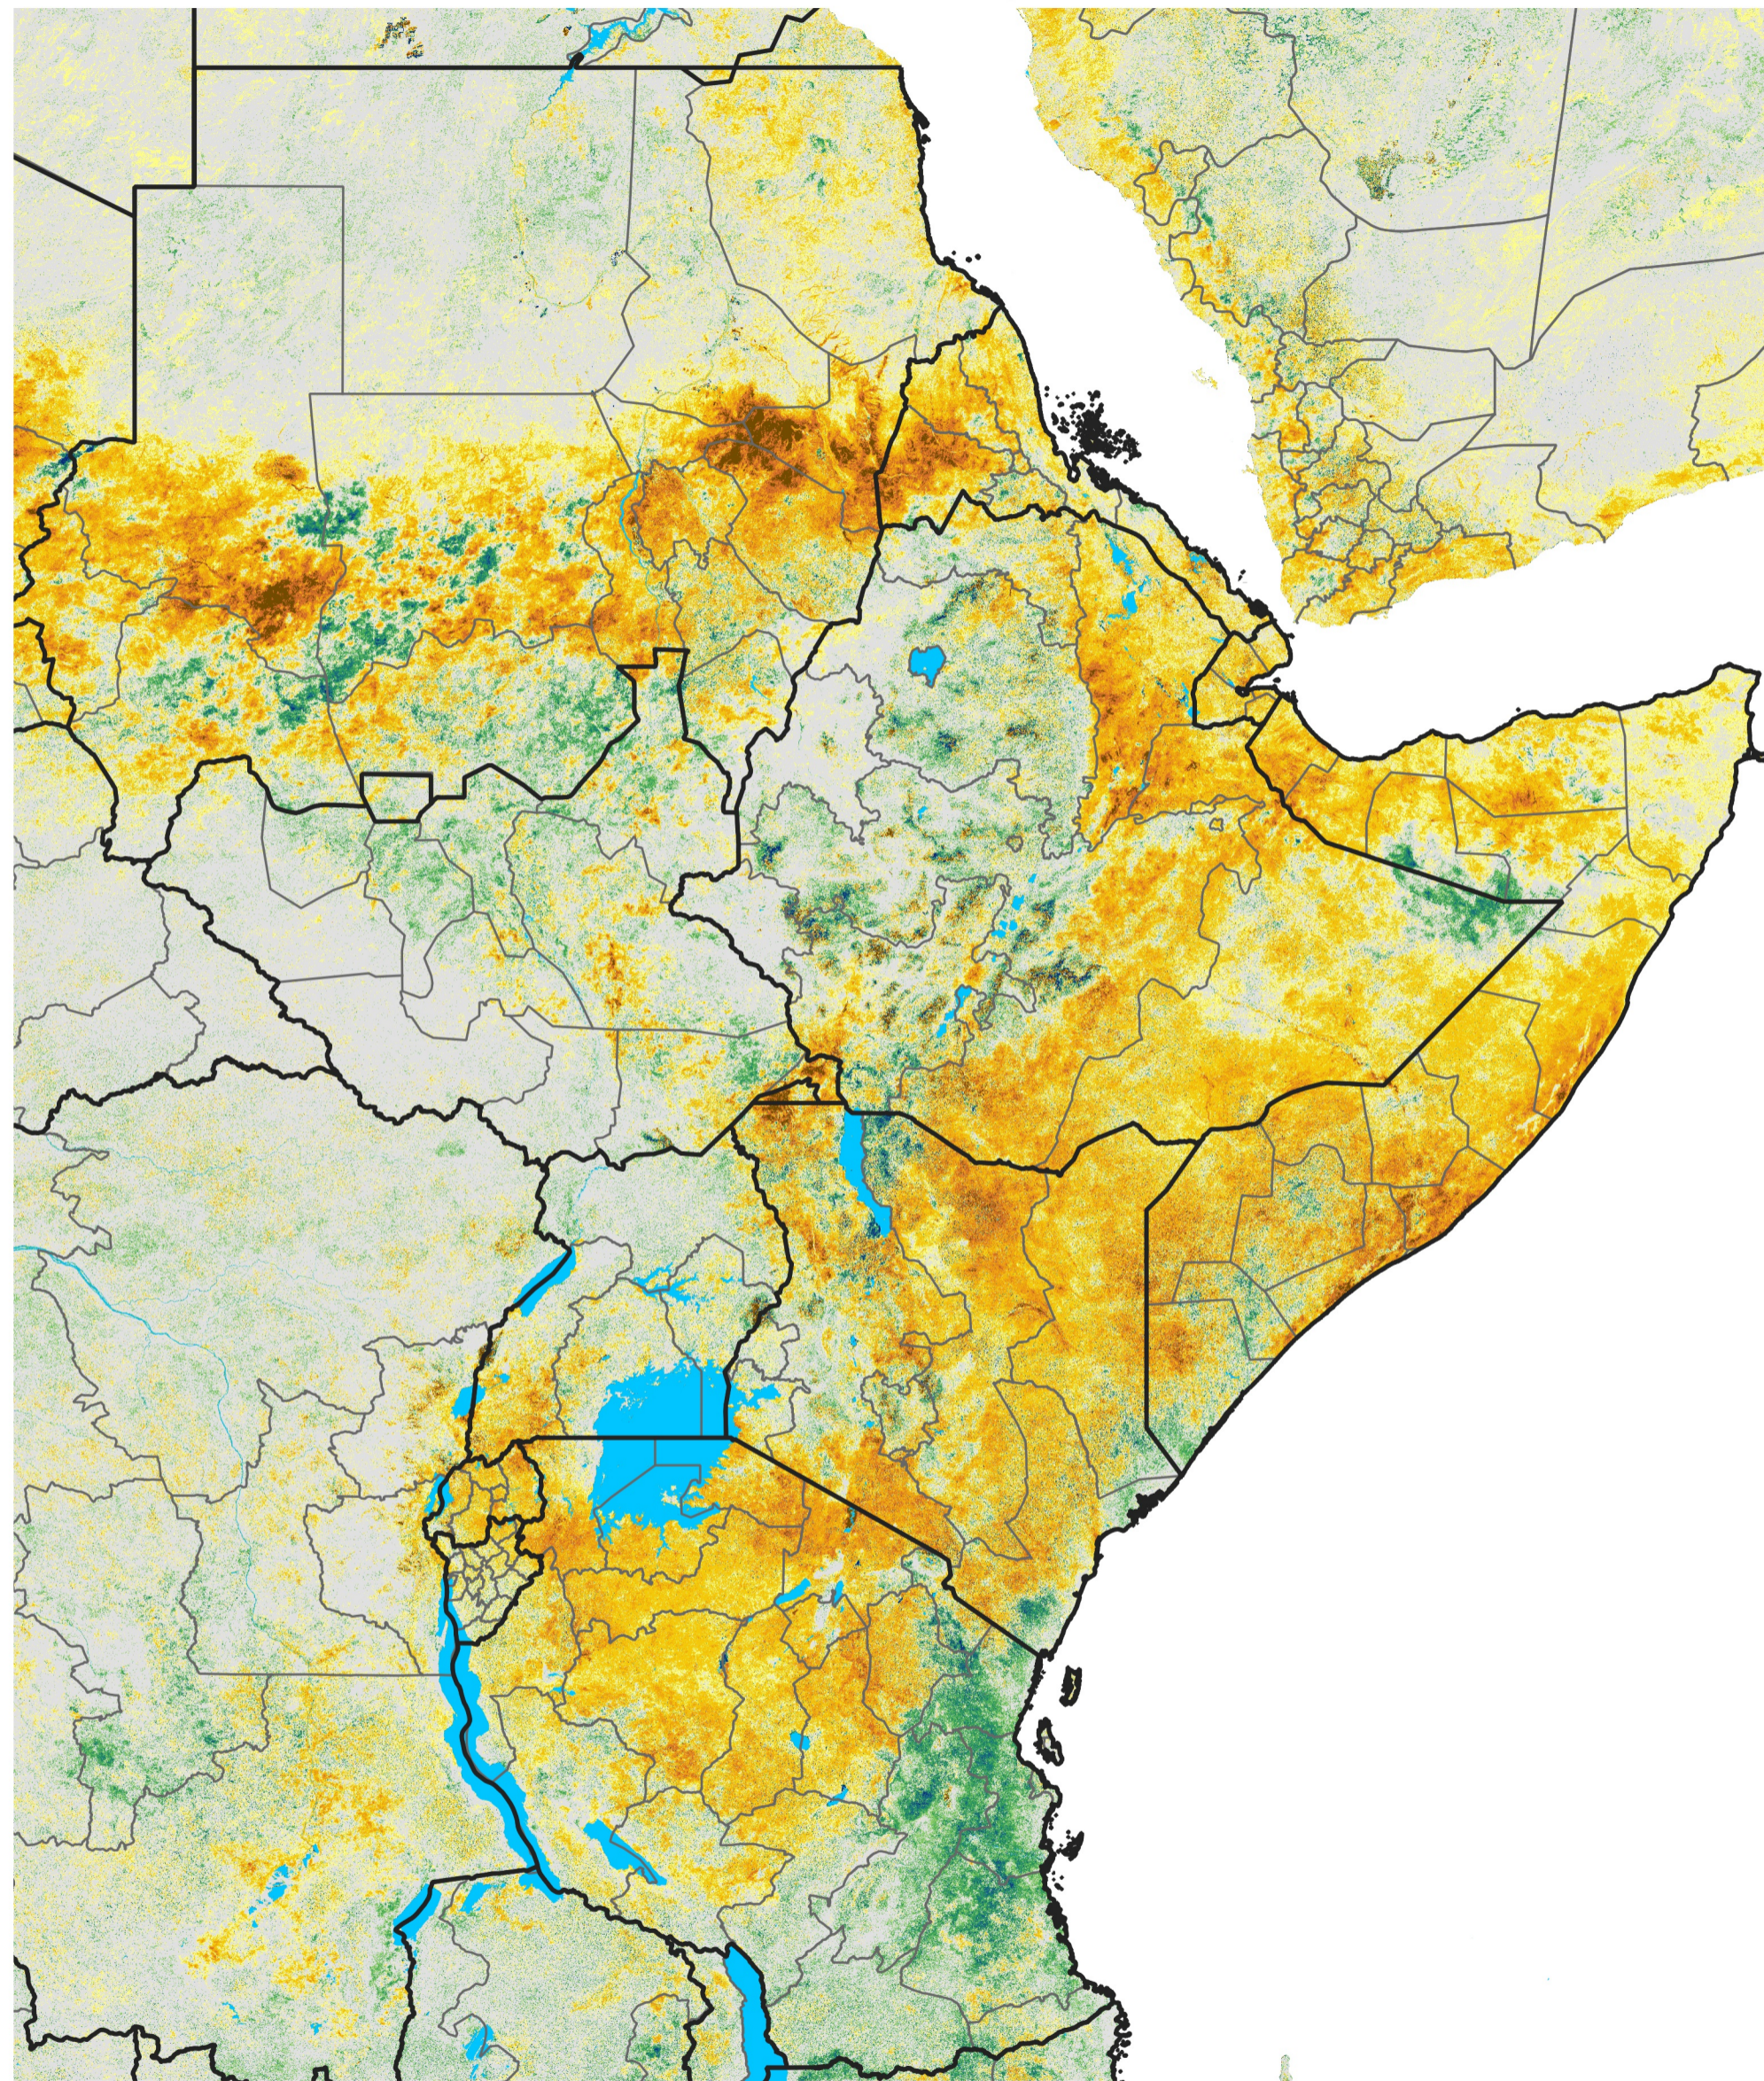

East Africa Percent of Mean NDVI

2017 / Mean (2012 - 2021)

Period 43 / Jul 26 - Aug 05, 2017

Percent of Normal