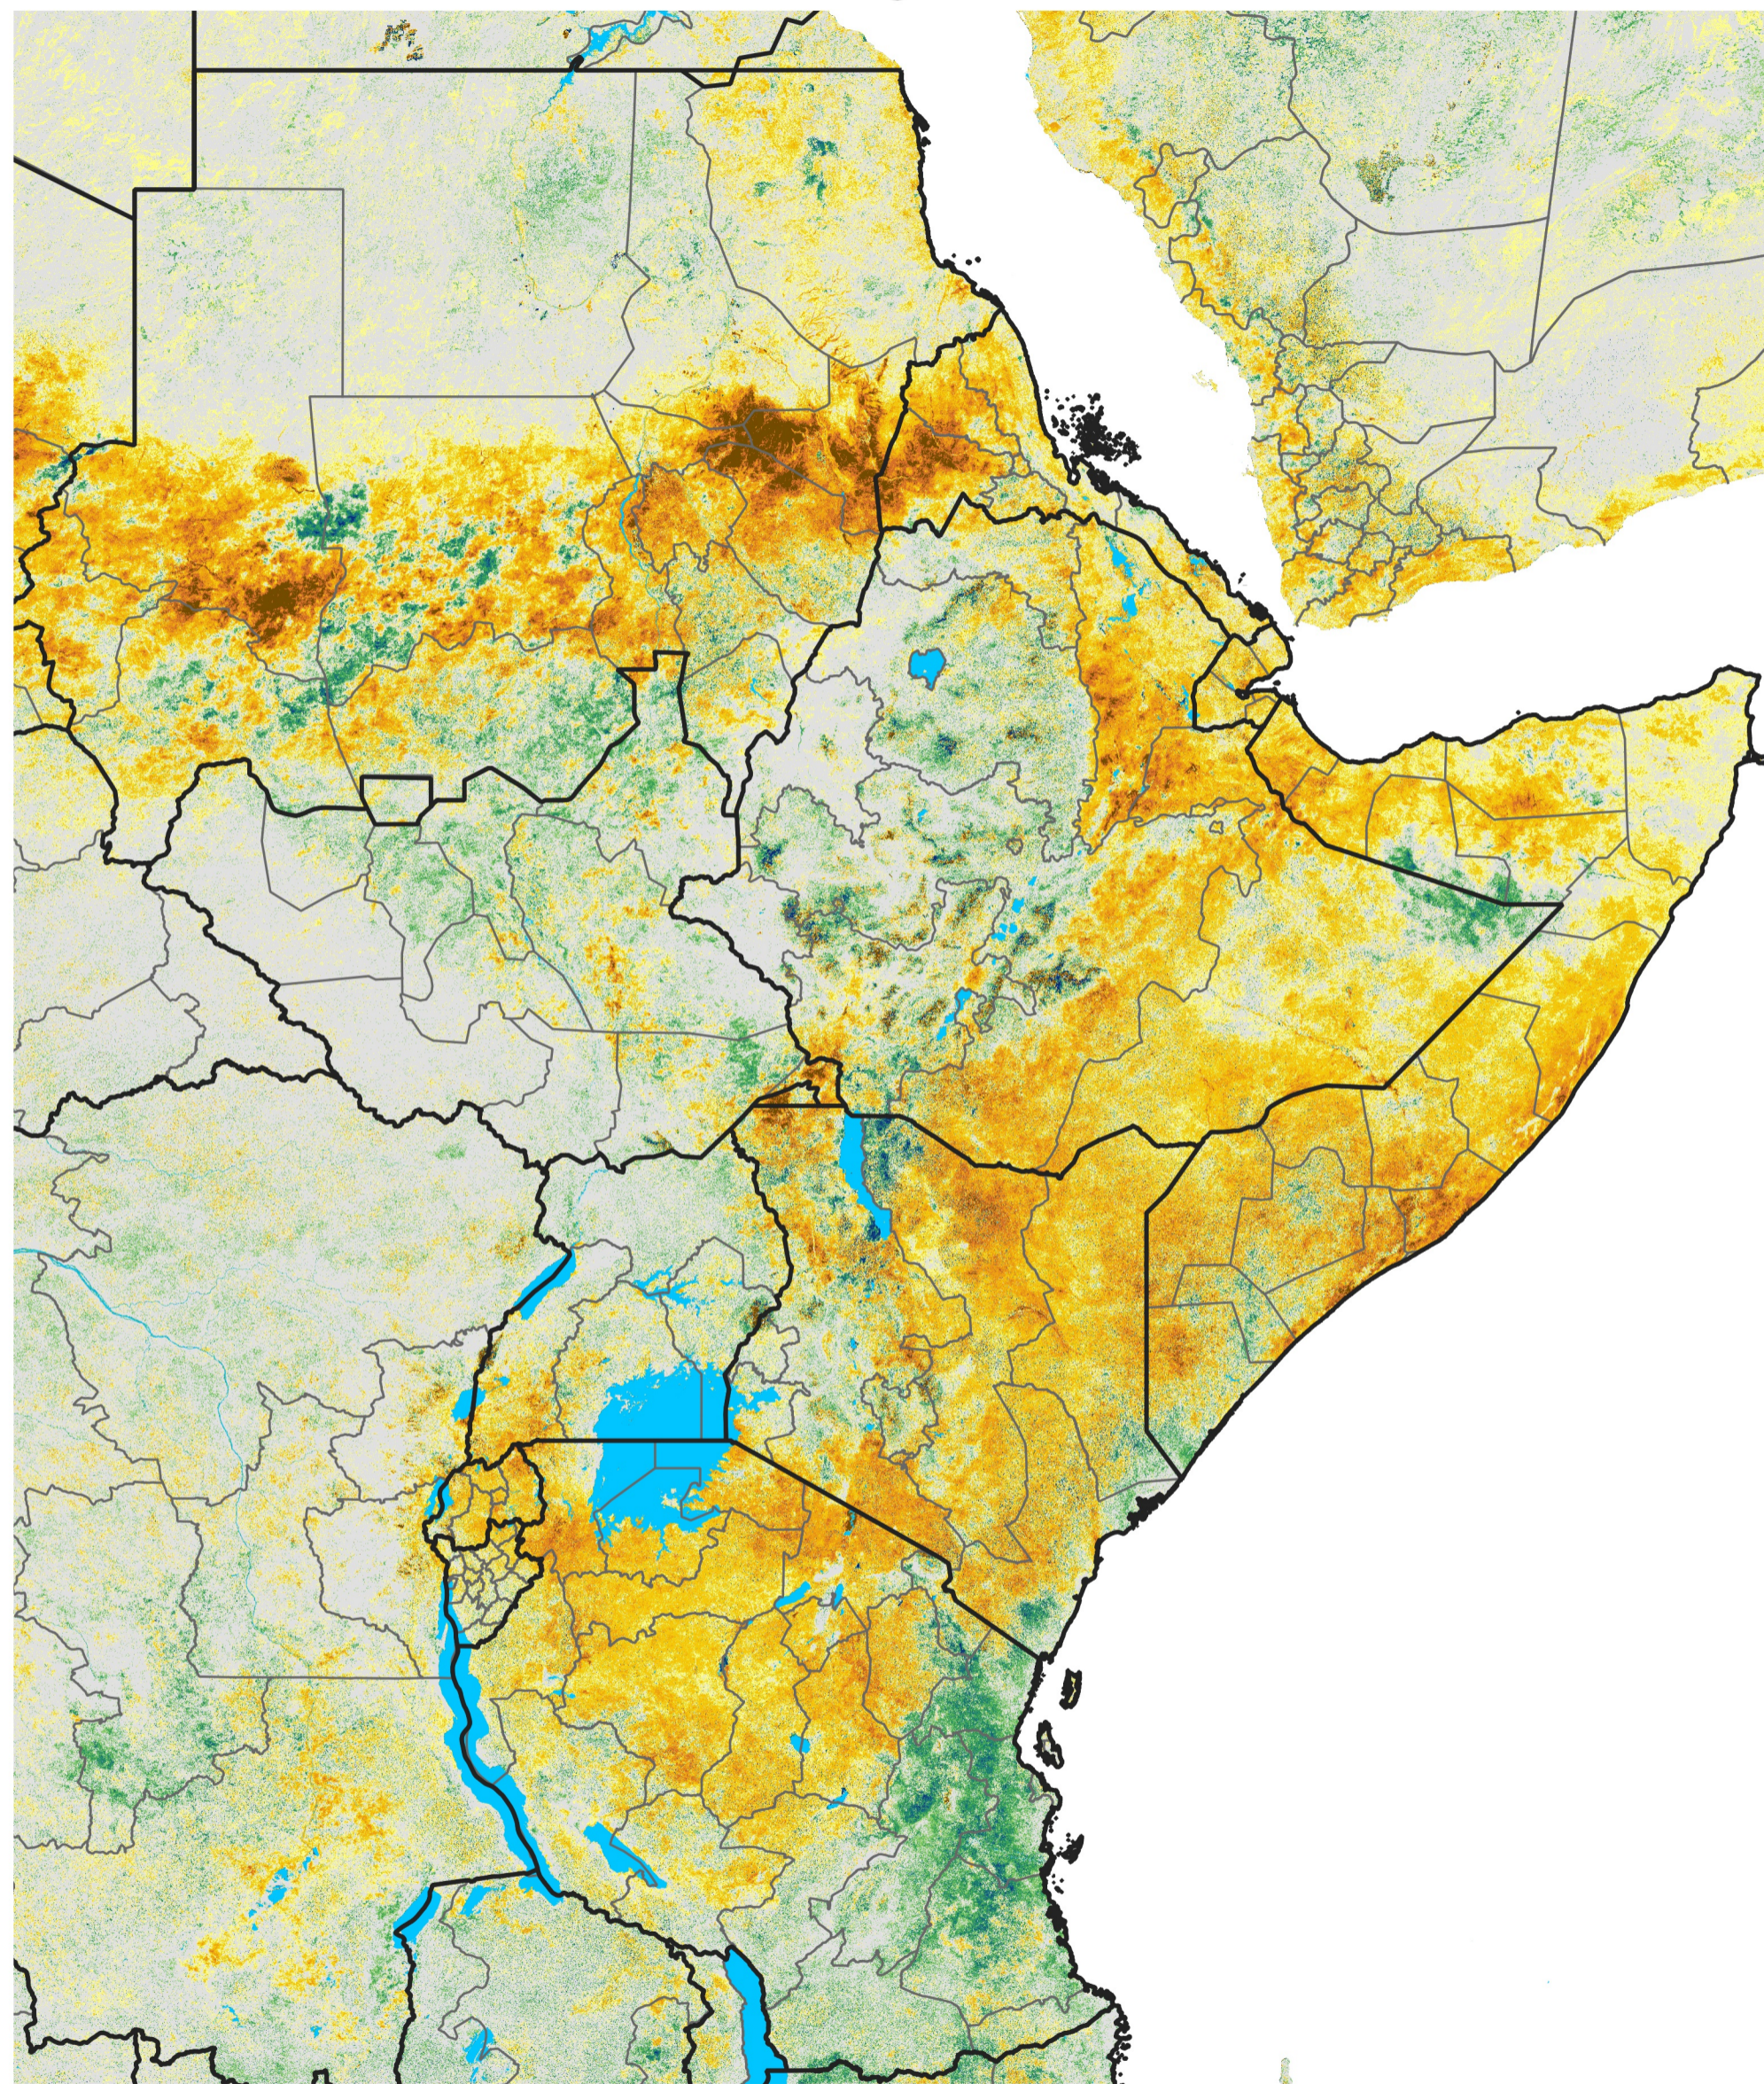

East Africa Percent of Mean NDVI

2017 / Mean (2012 - 2021)

Period 44 / Aug 01 - 10, 2017

Percent of Normal