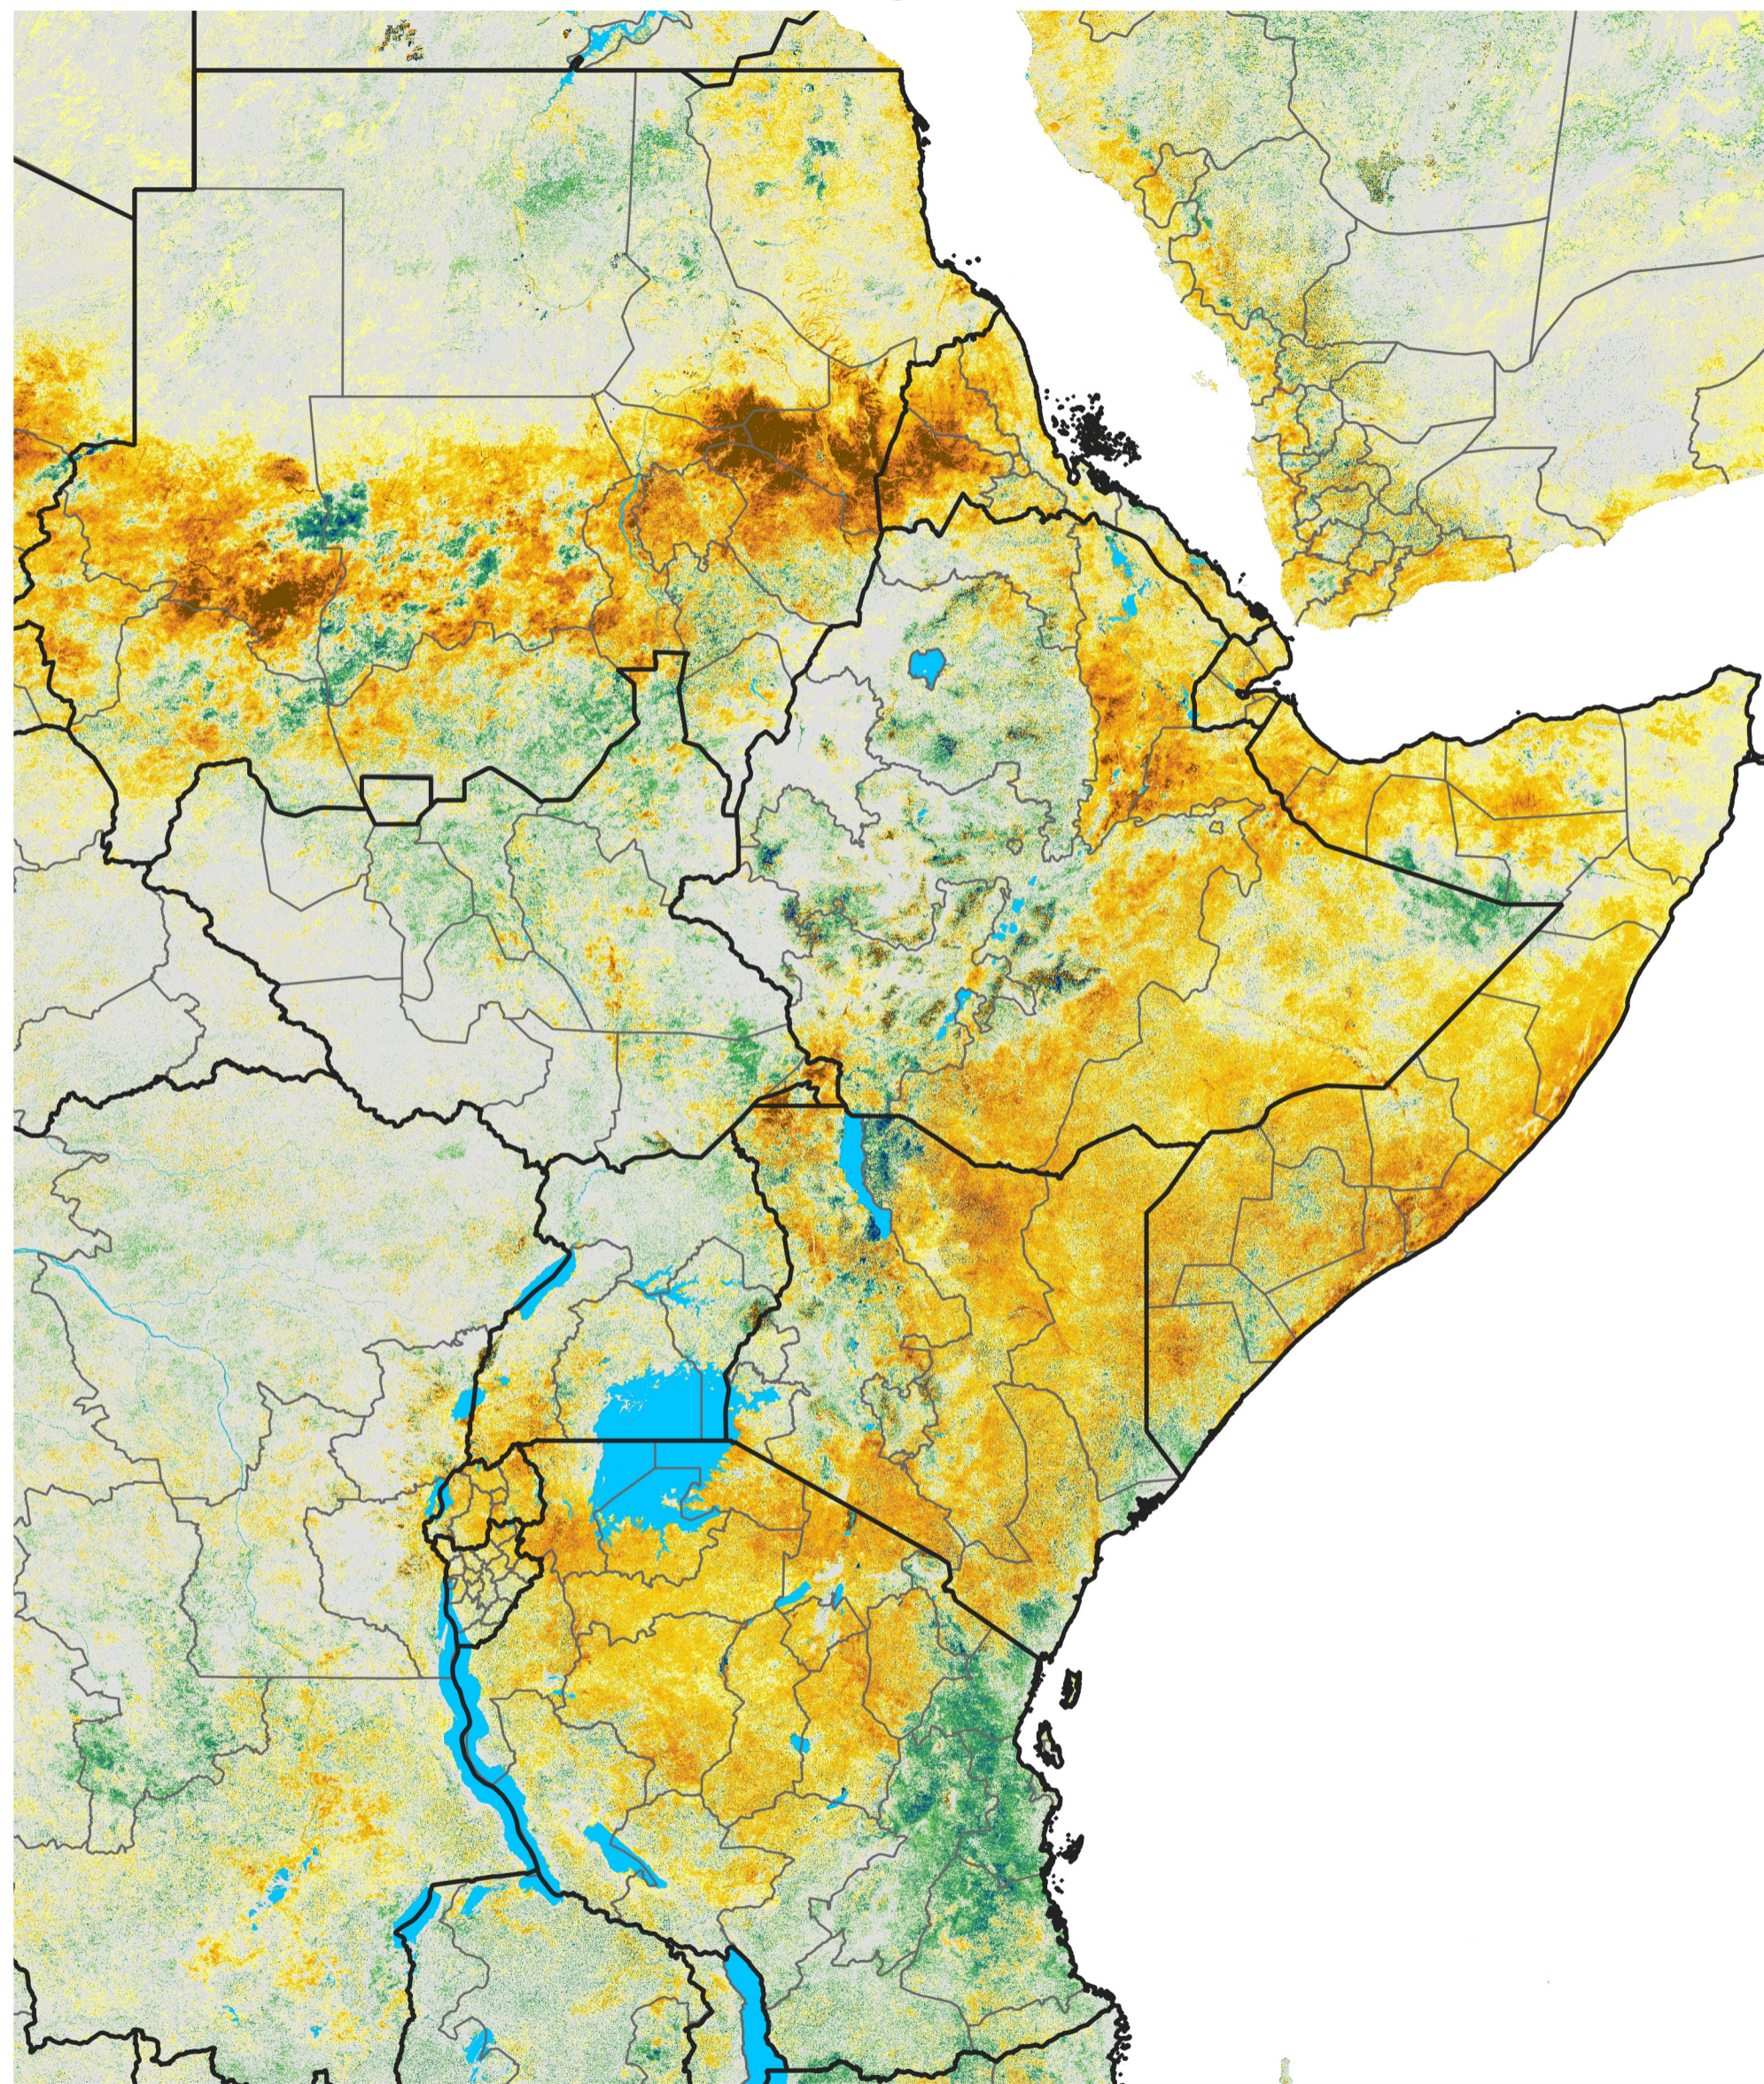

East Africa Percent of Mean NDVI

2017 / Mean (2012 - 2021)

Period 45 / Aug 06 - 15, 2017

Percent of Normal