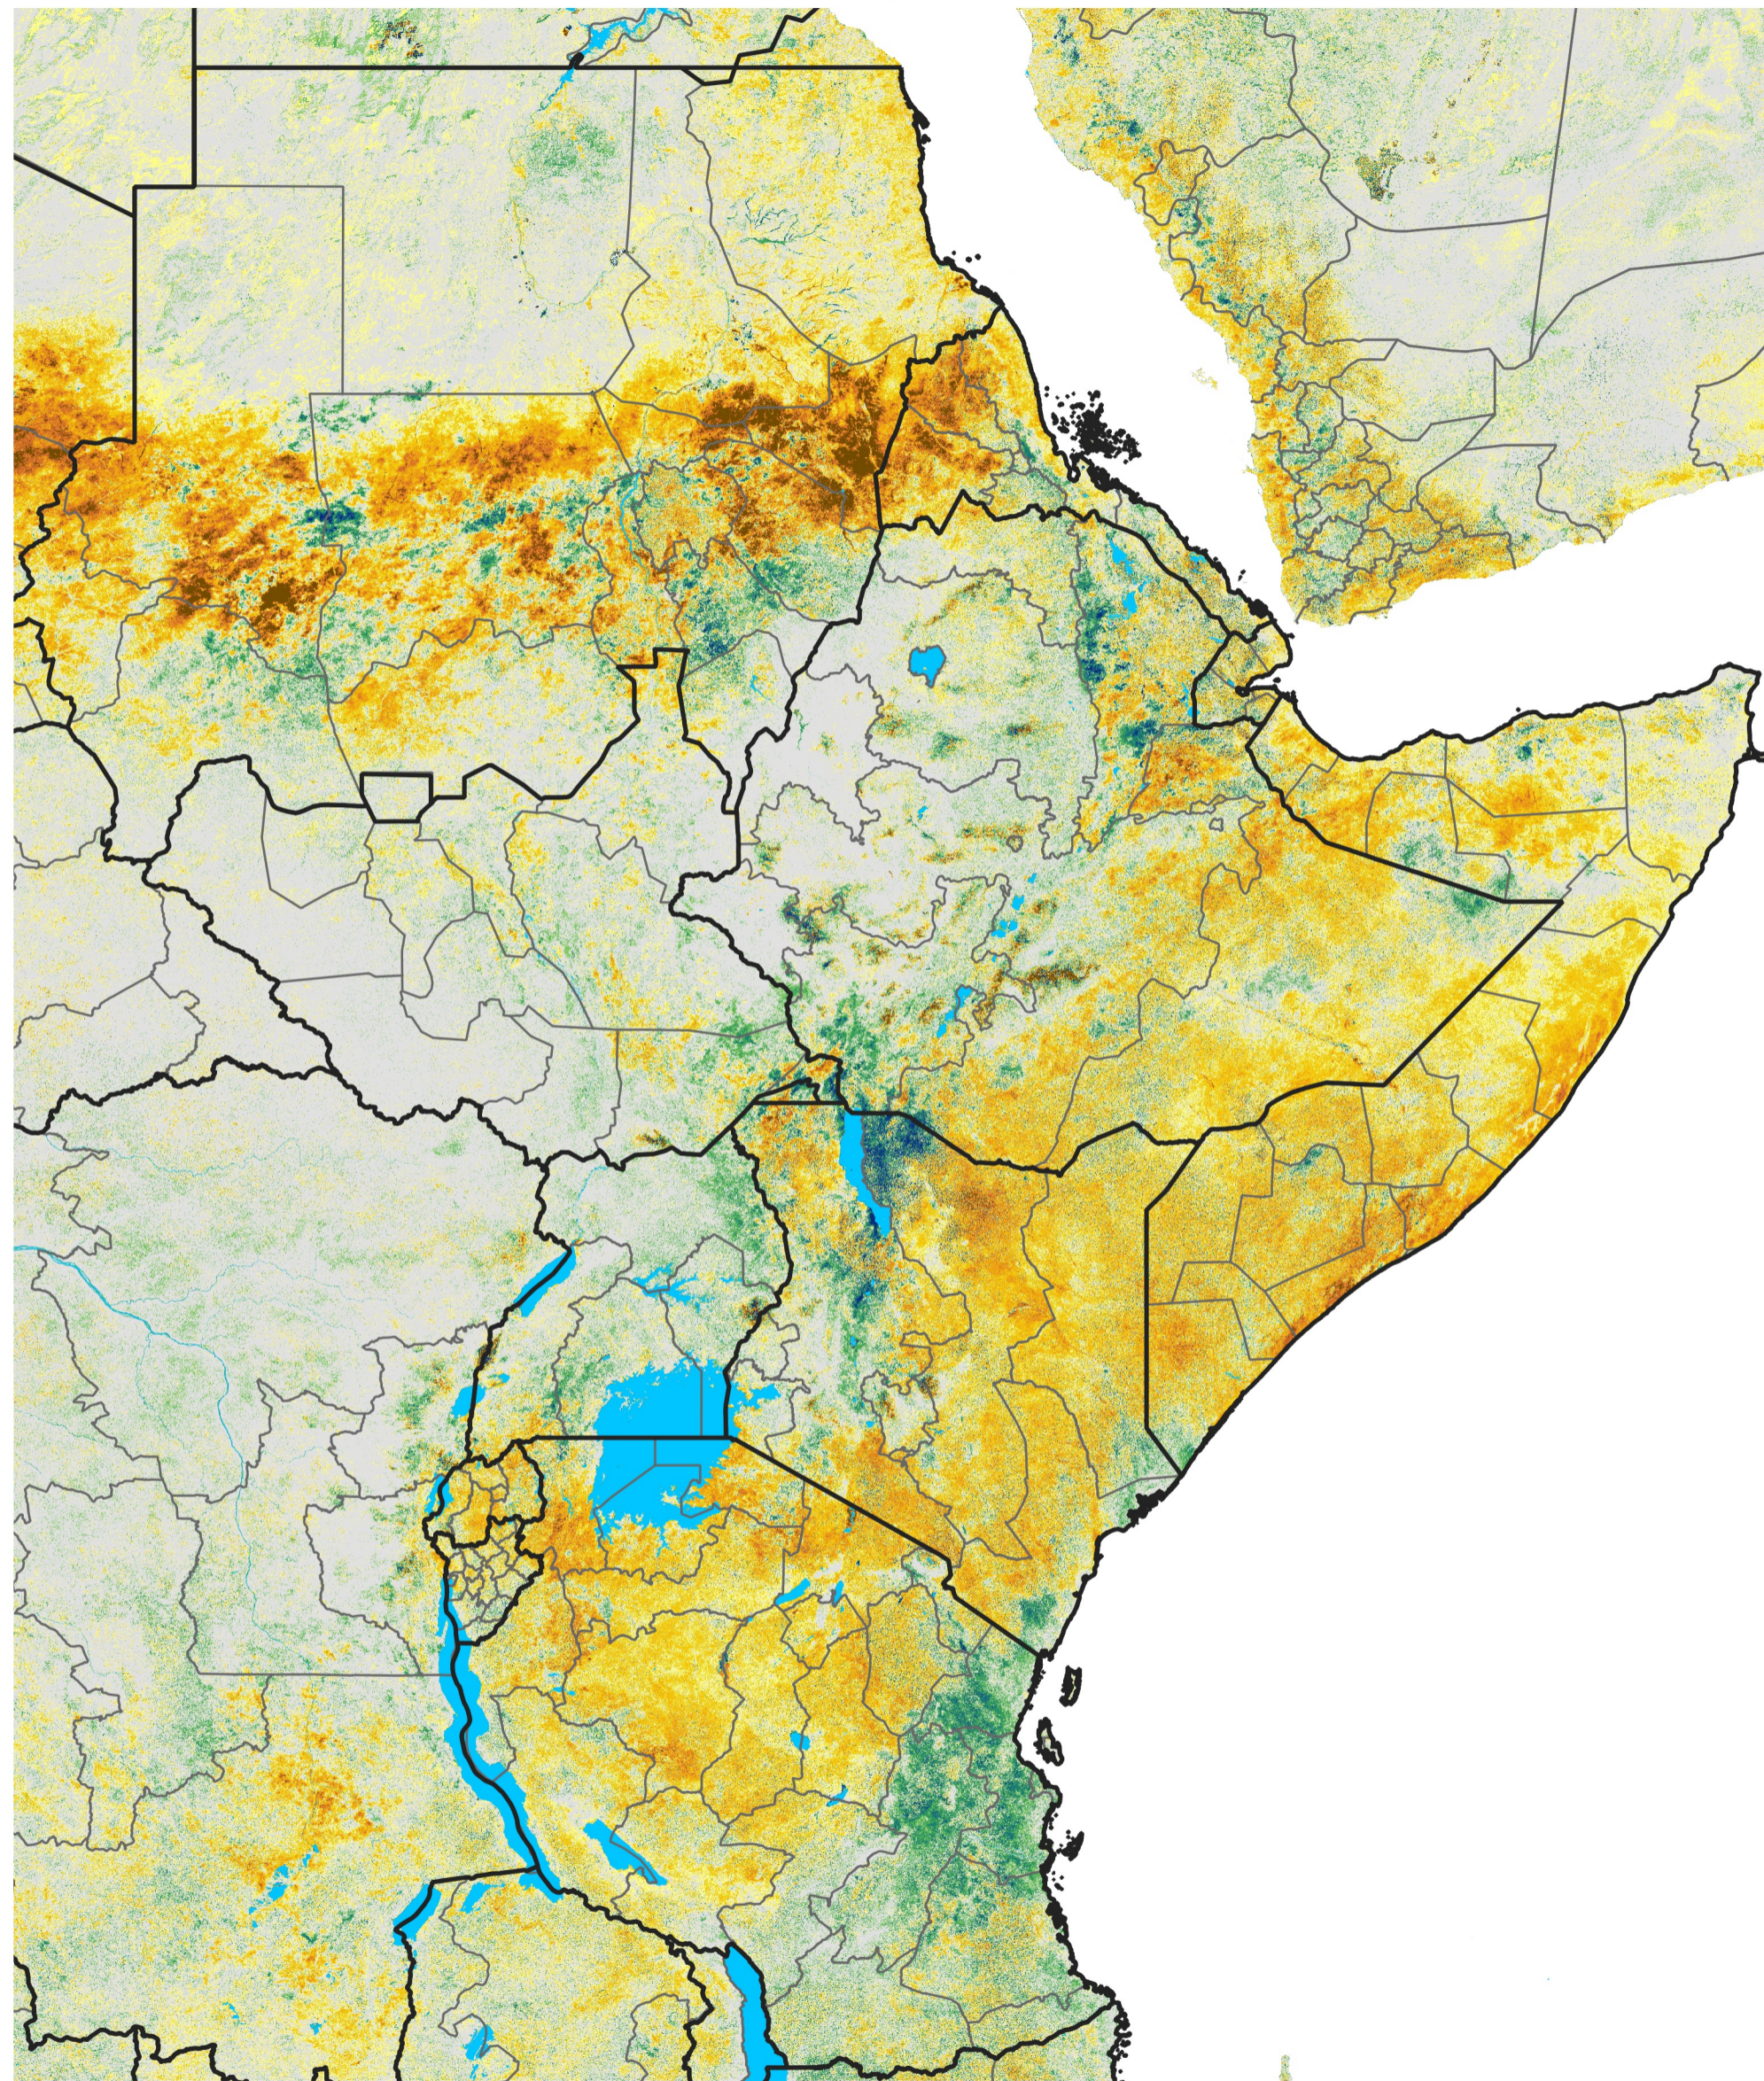

East Africa Percent of Mean NDVI

2017 / Mean (2012 - 2021)

Period 51 / Sep 06 - 15, 2017

Percent of Normal