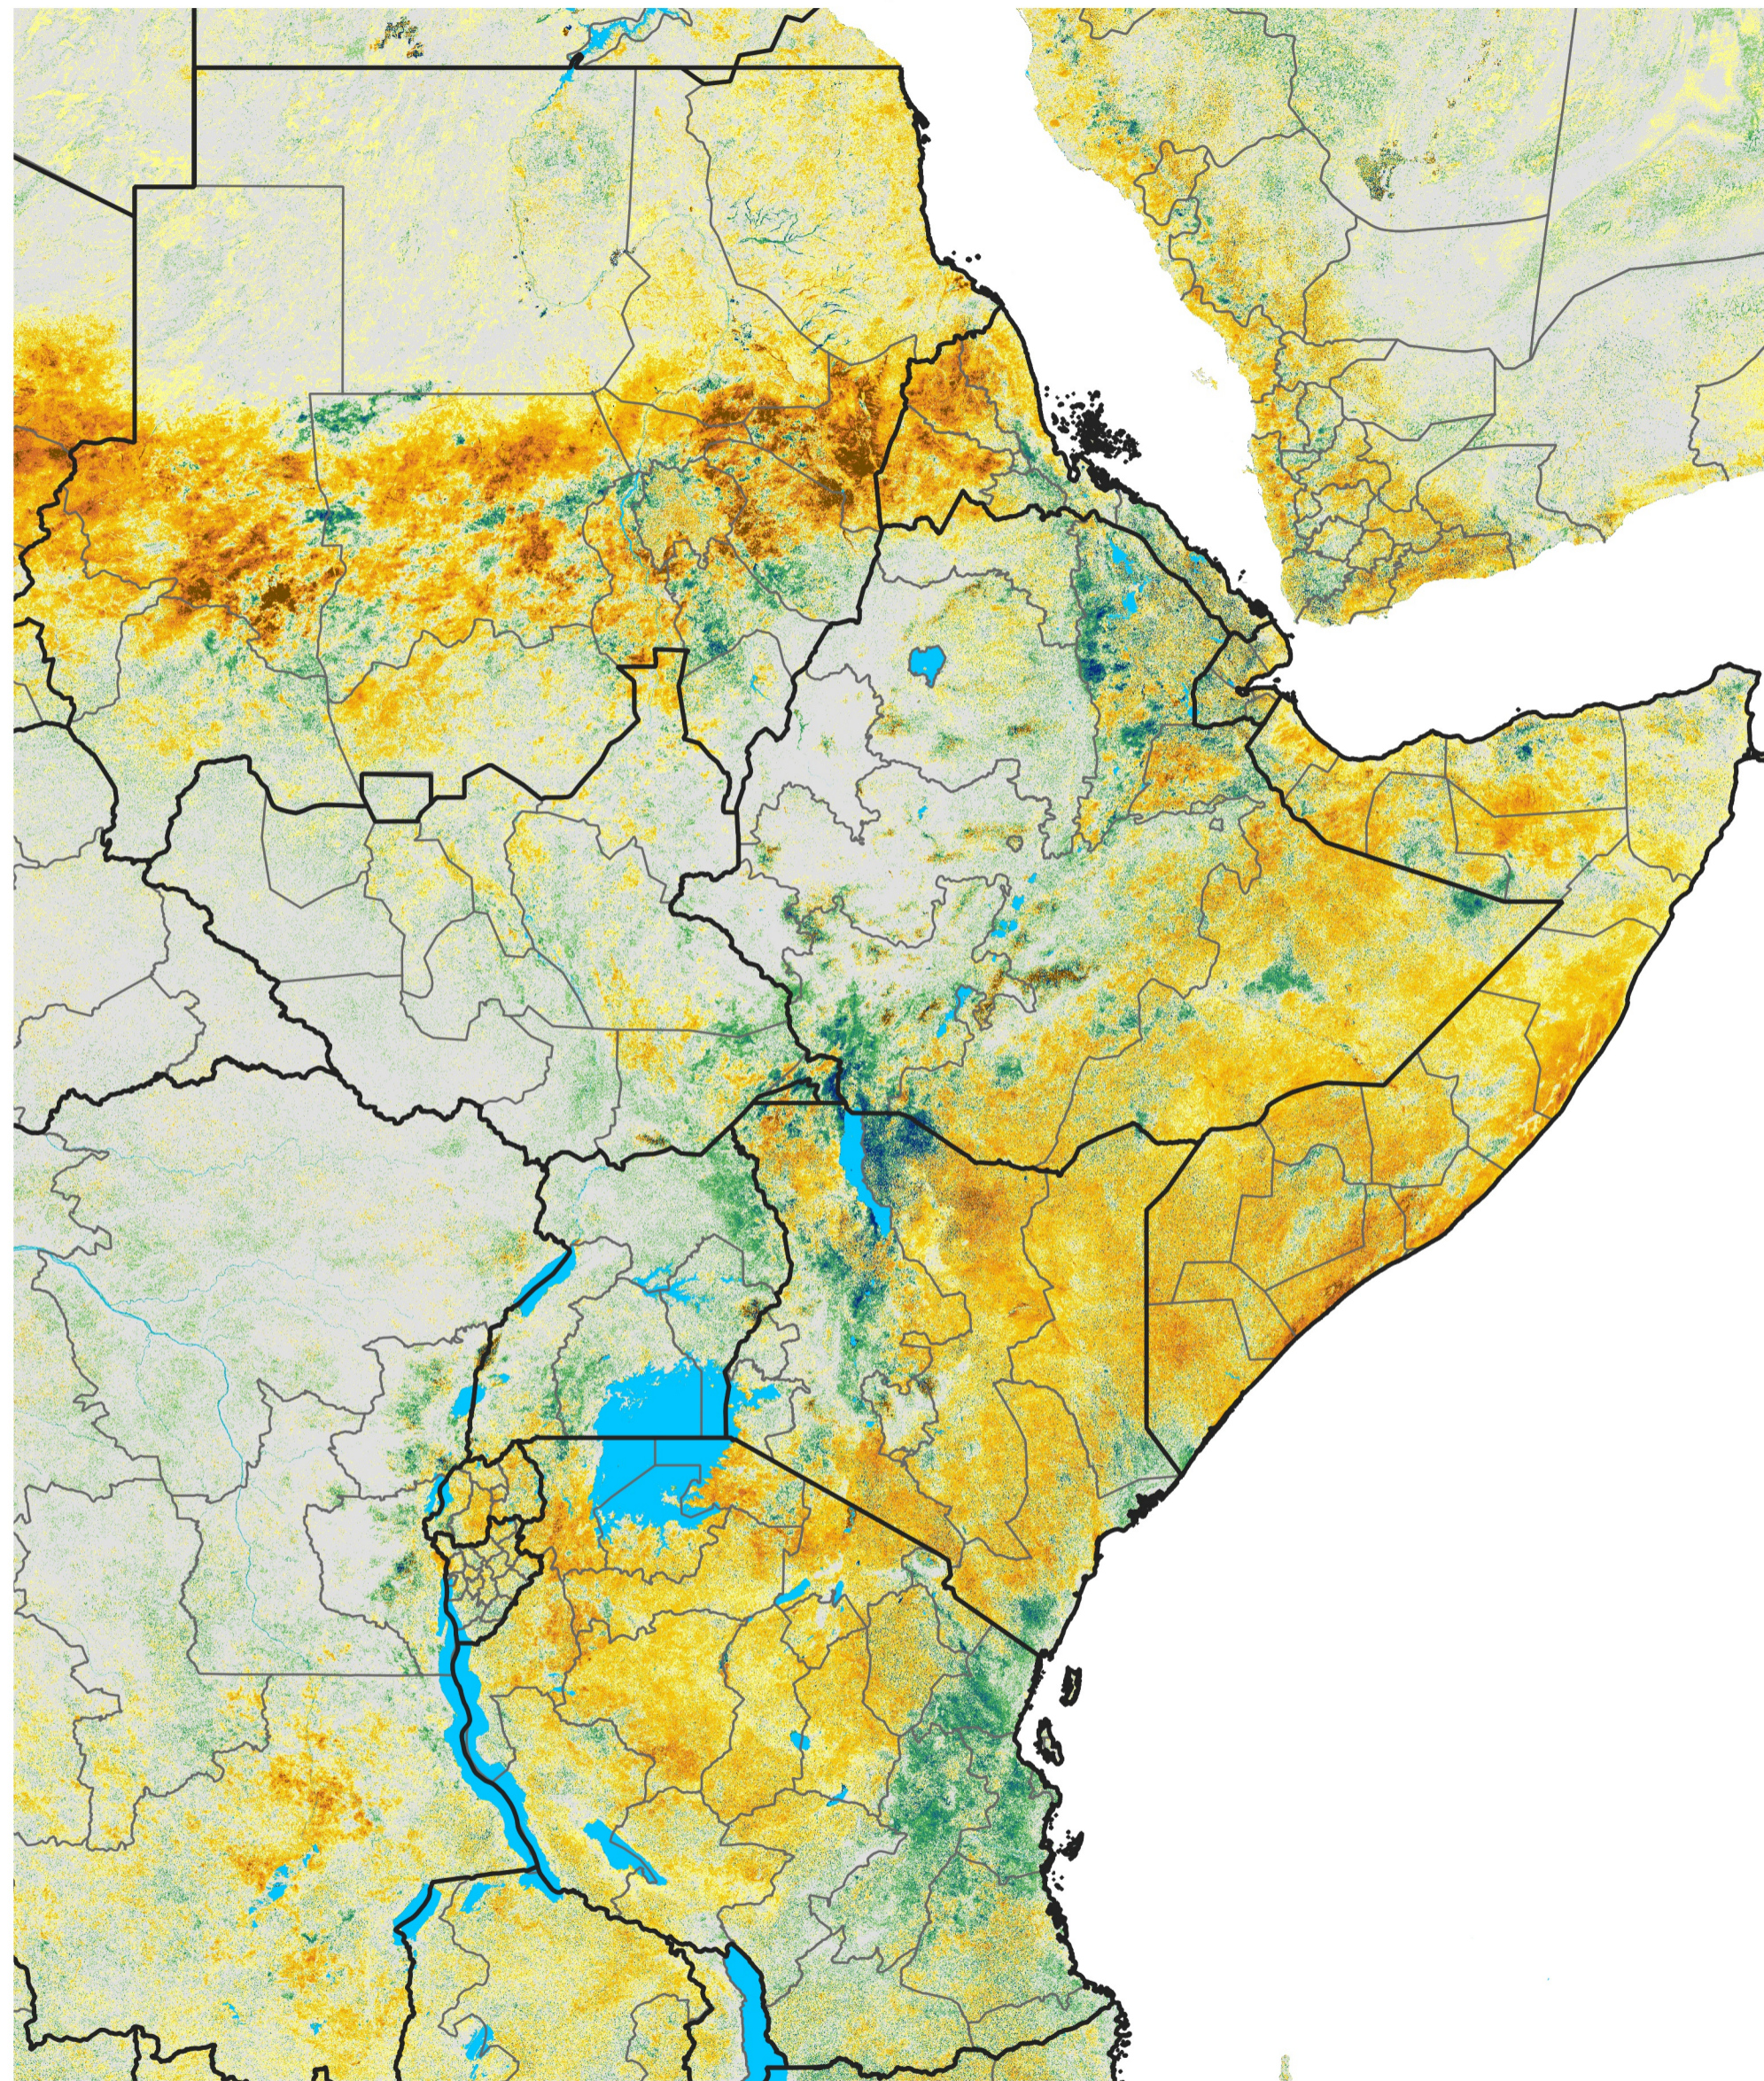

East Africa Percent of Mean NDVI

2017 / Mean (2012 - 2021)

Period 53 / Sep 16 - 25, 2017

Percent of Normal