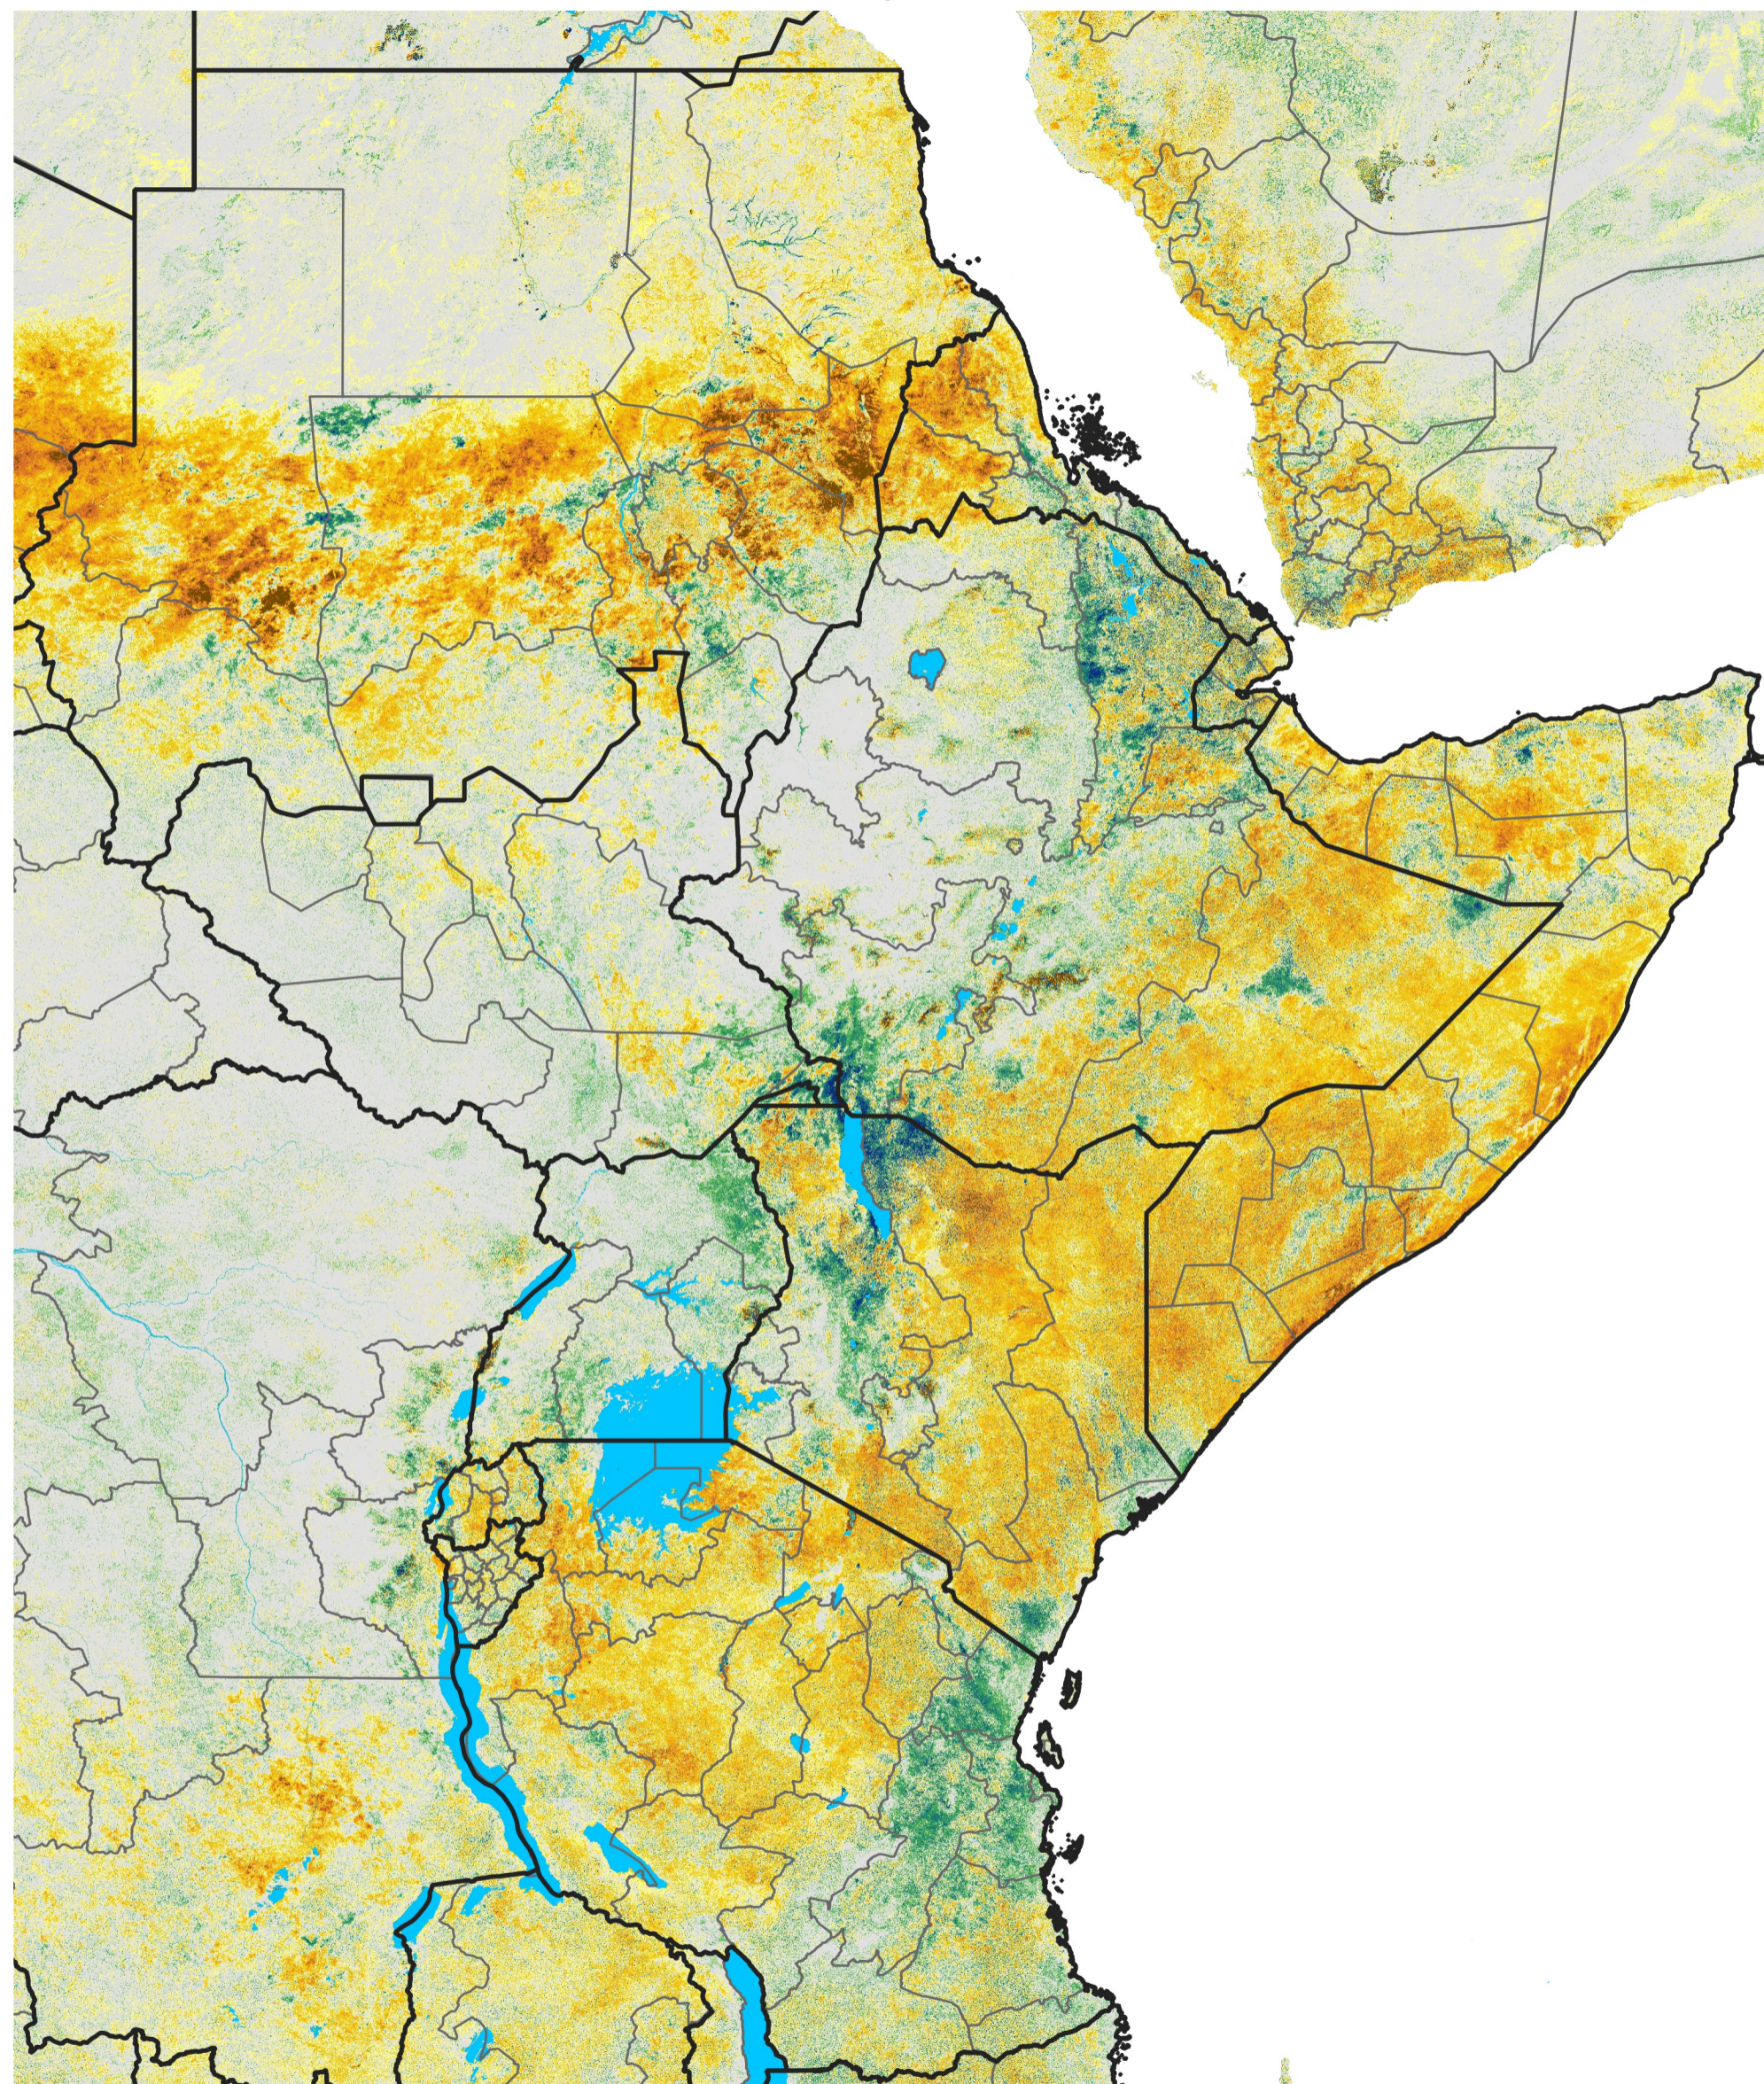

East Africa Percent of Mean NDVI

2017 / Mean (2012 - 2021)

Period 54 / Sep 21 - 30, 2017

Percent of Normal