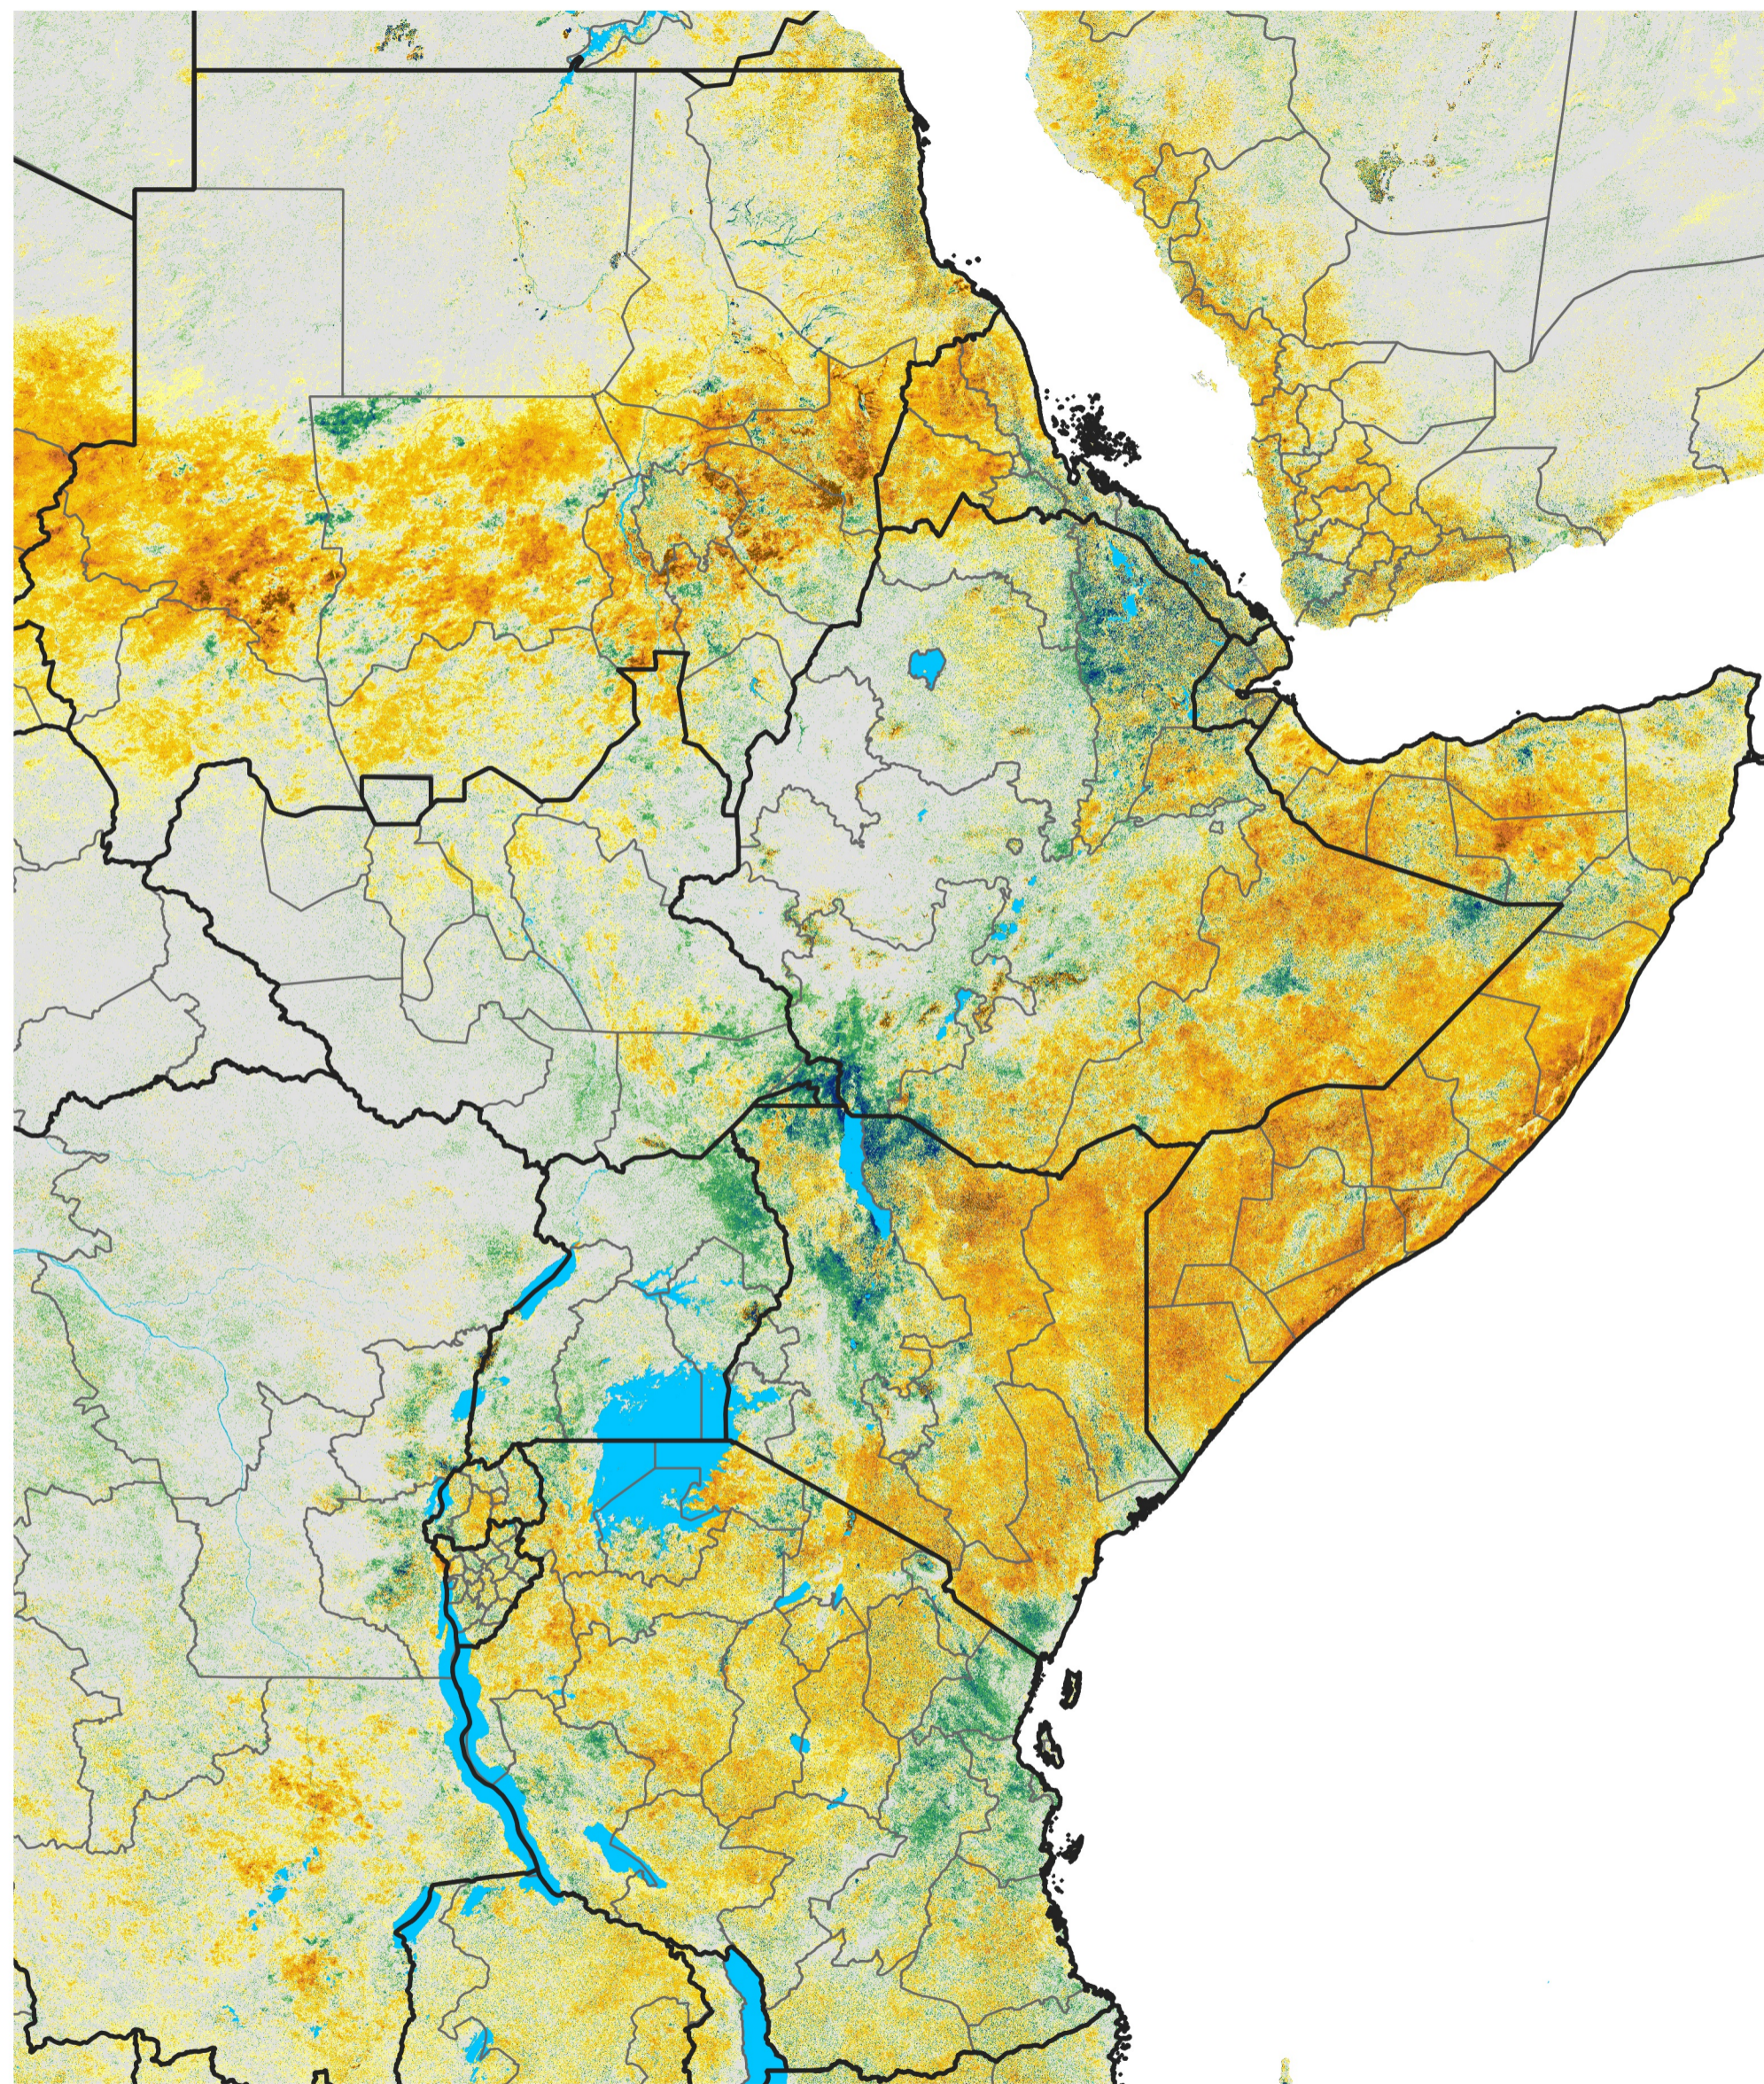

East Africa Percent of Mean NDVI

2017 / Mean (2012 - 2021)

Period 57 / Oct 06 - 15, 2017

Percent of Normal