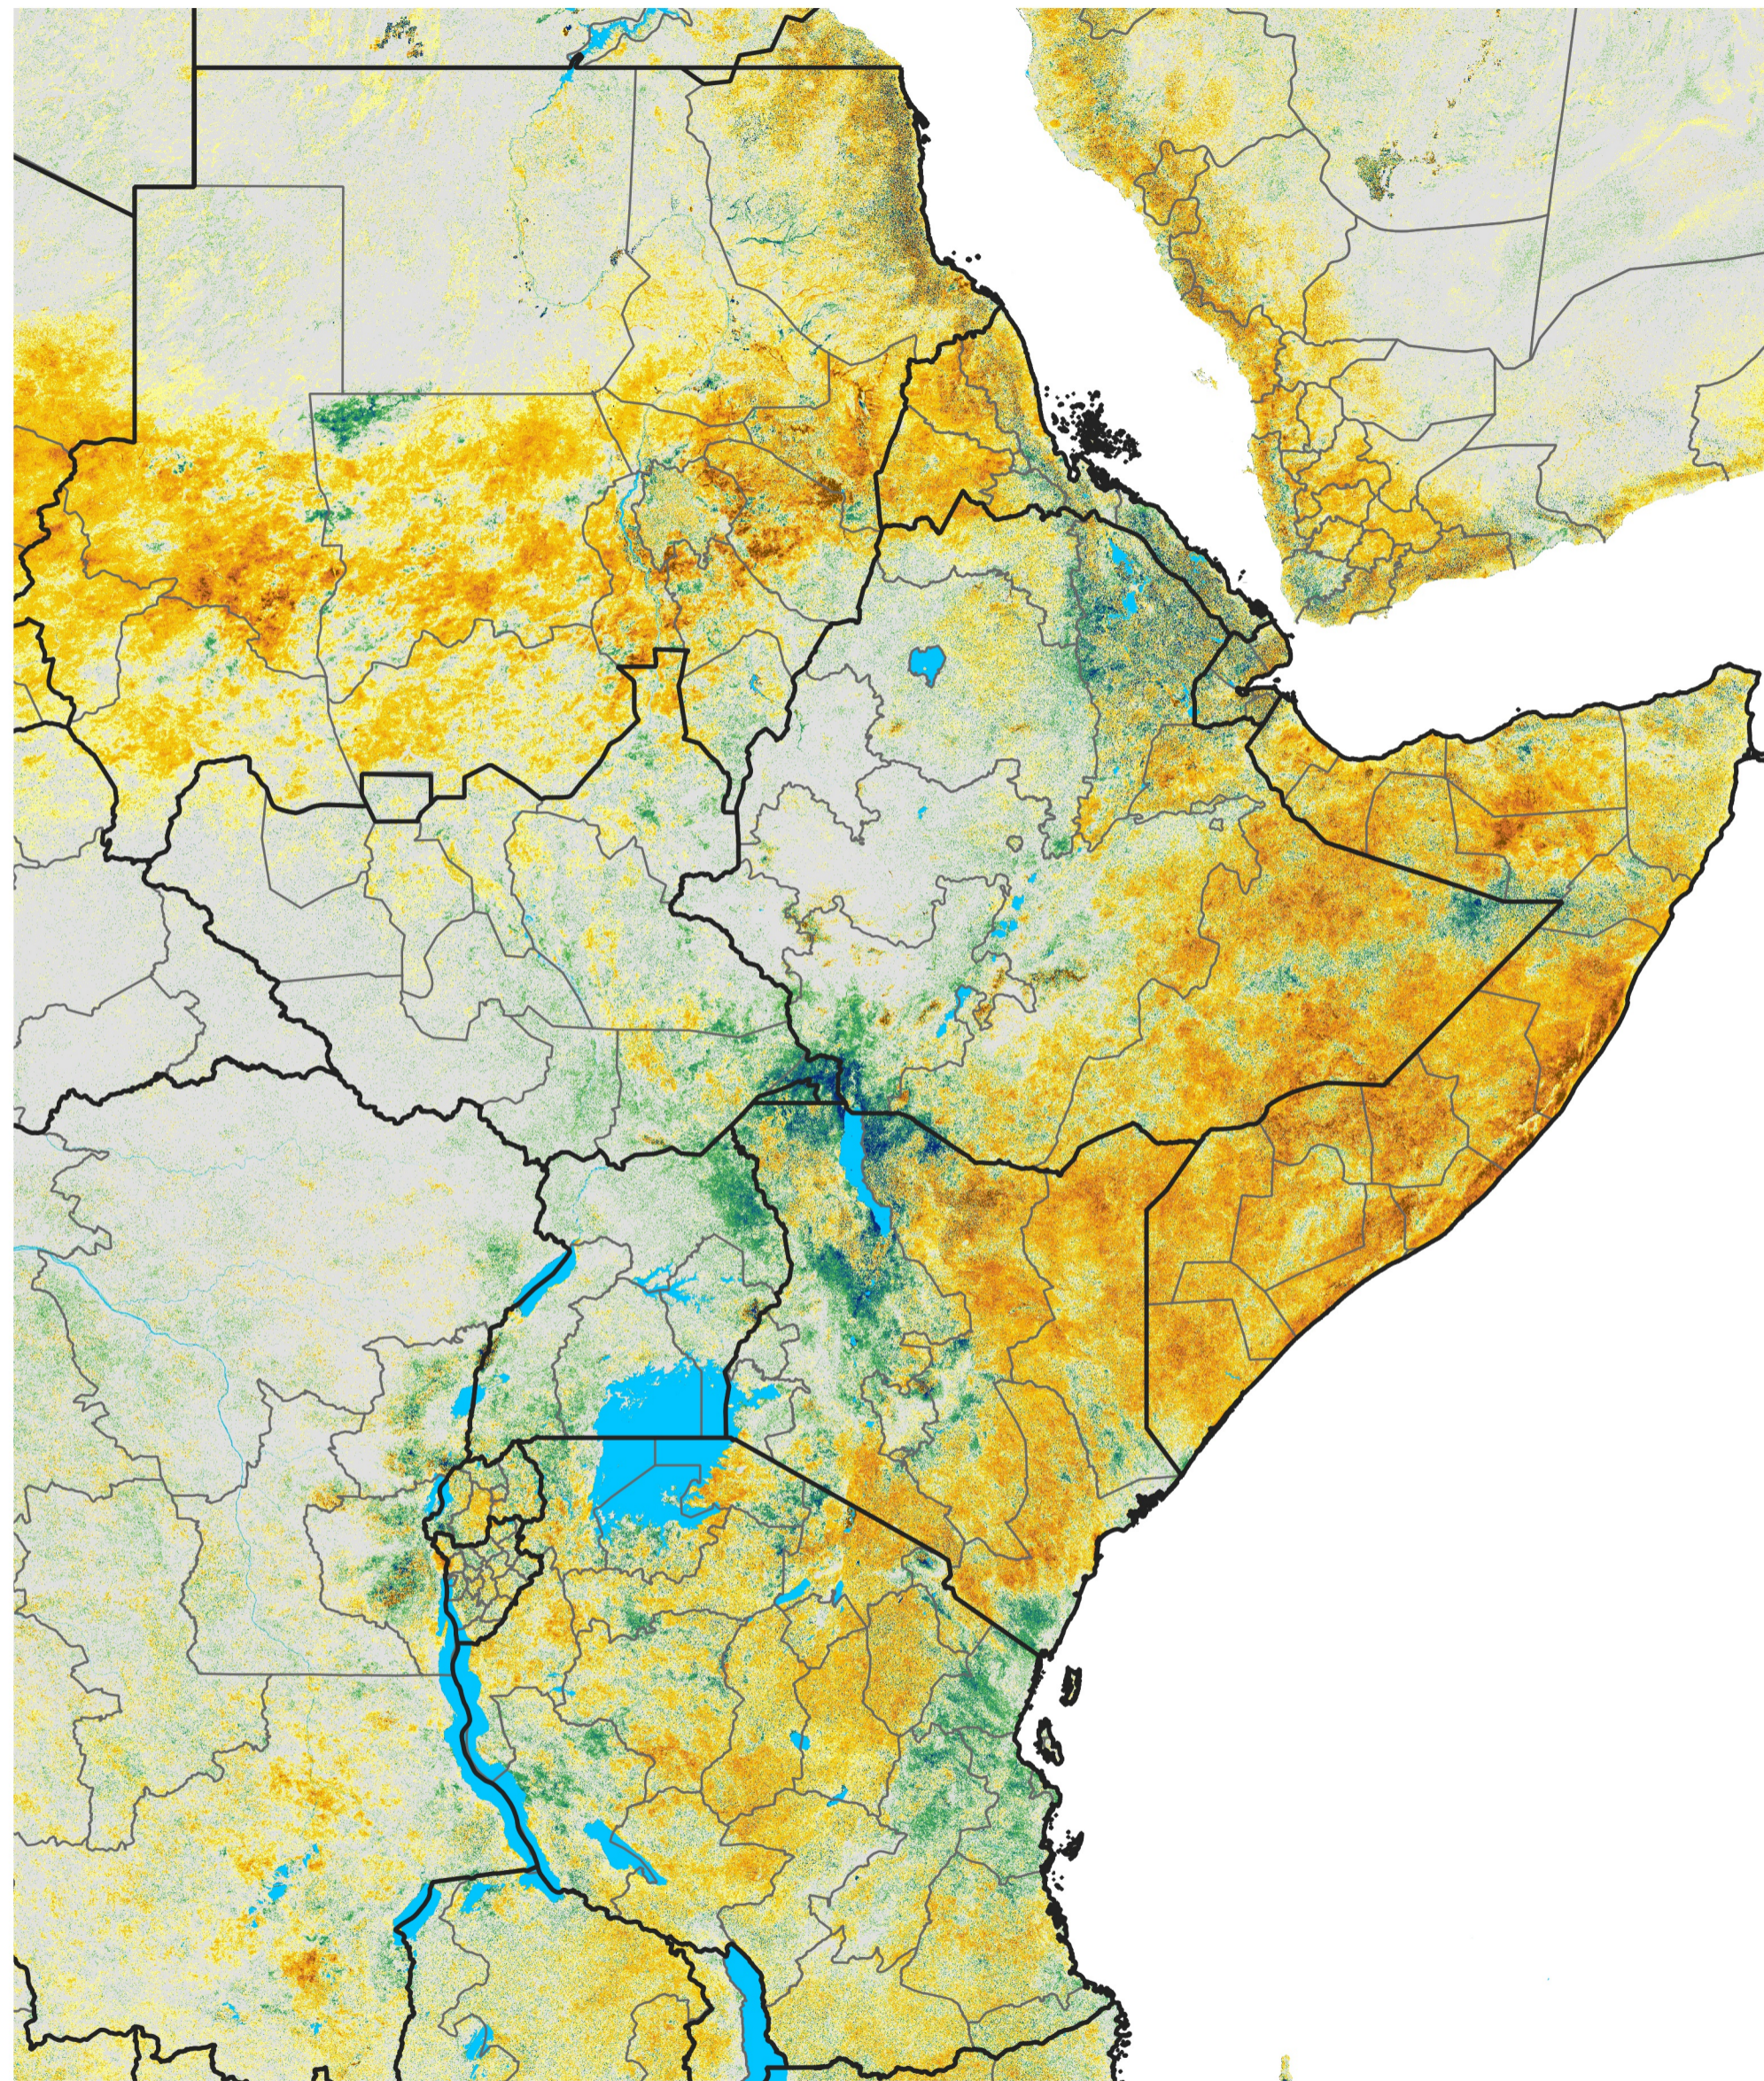

East Africa Percent of Mean NDVI

2017 / Mean (2012 - 2021)

Period 59 / Oct 16 - 25, 2017

Percent of Normal