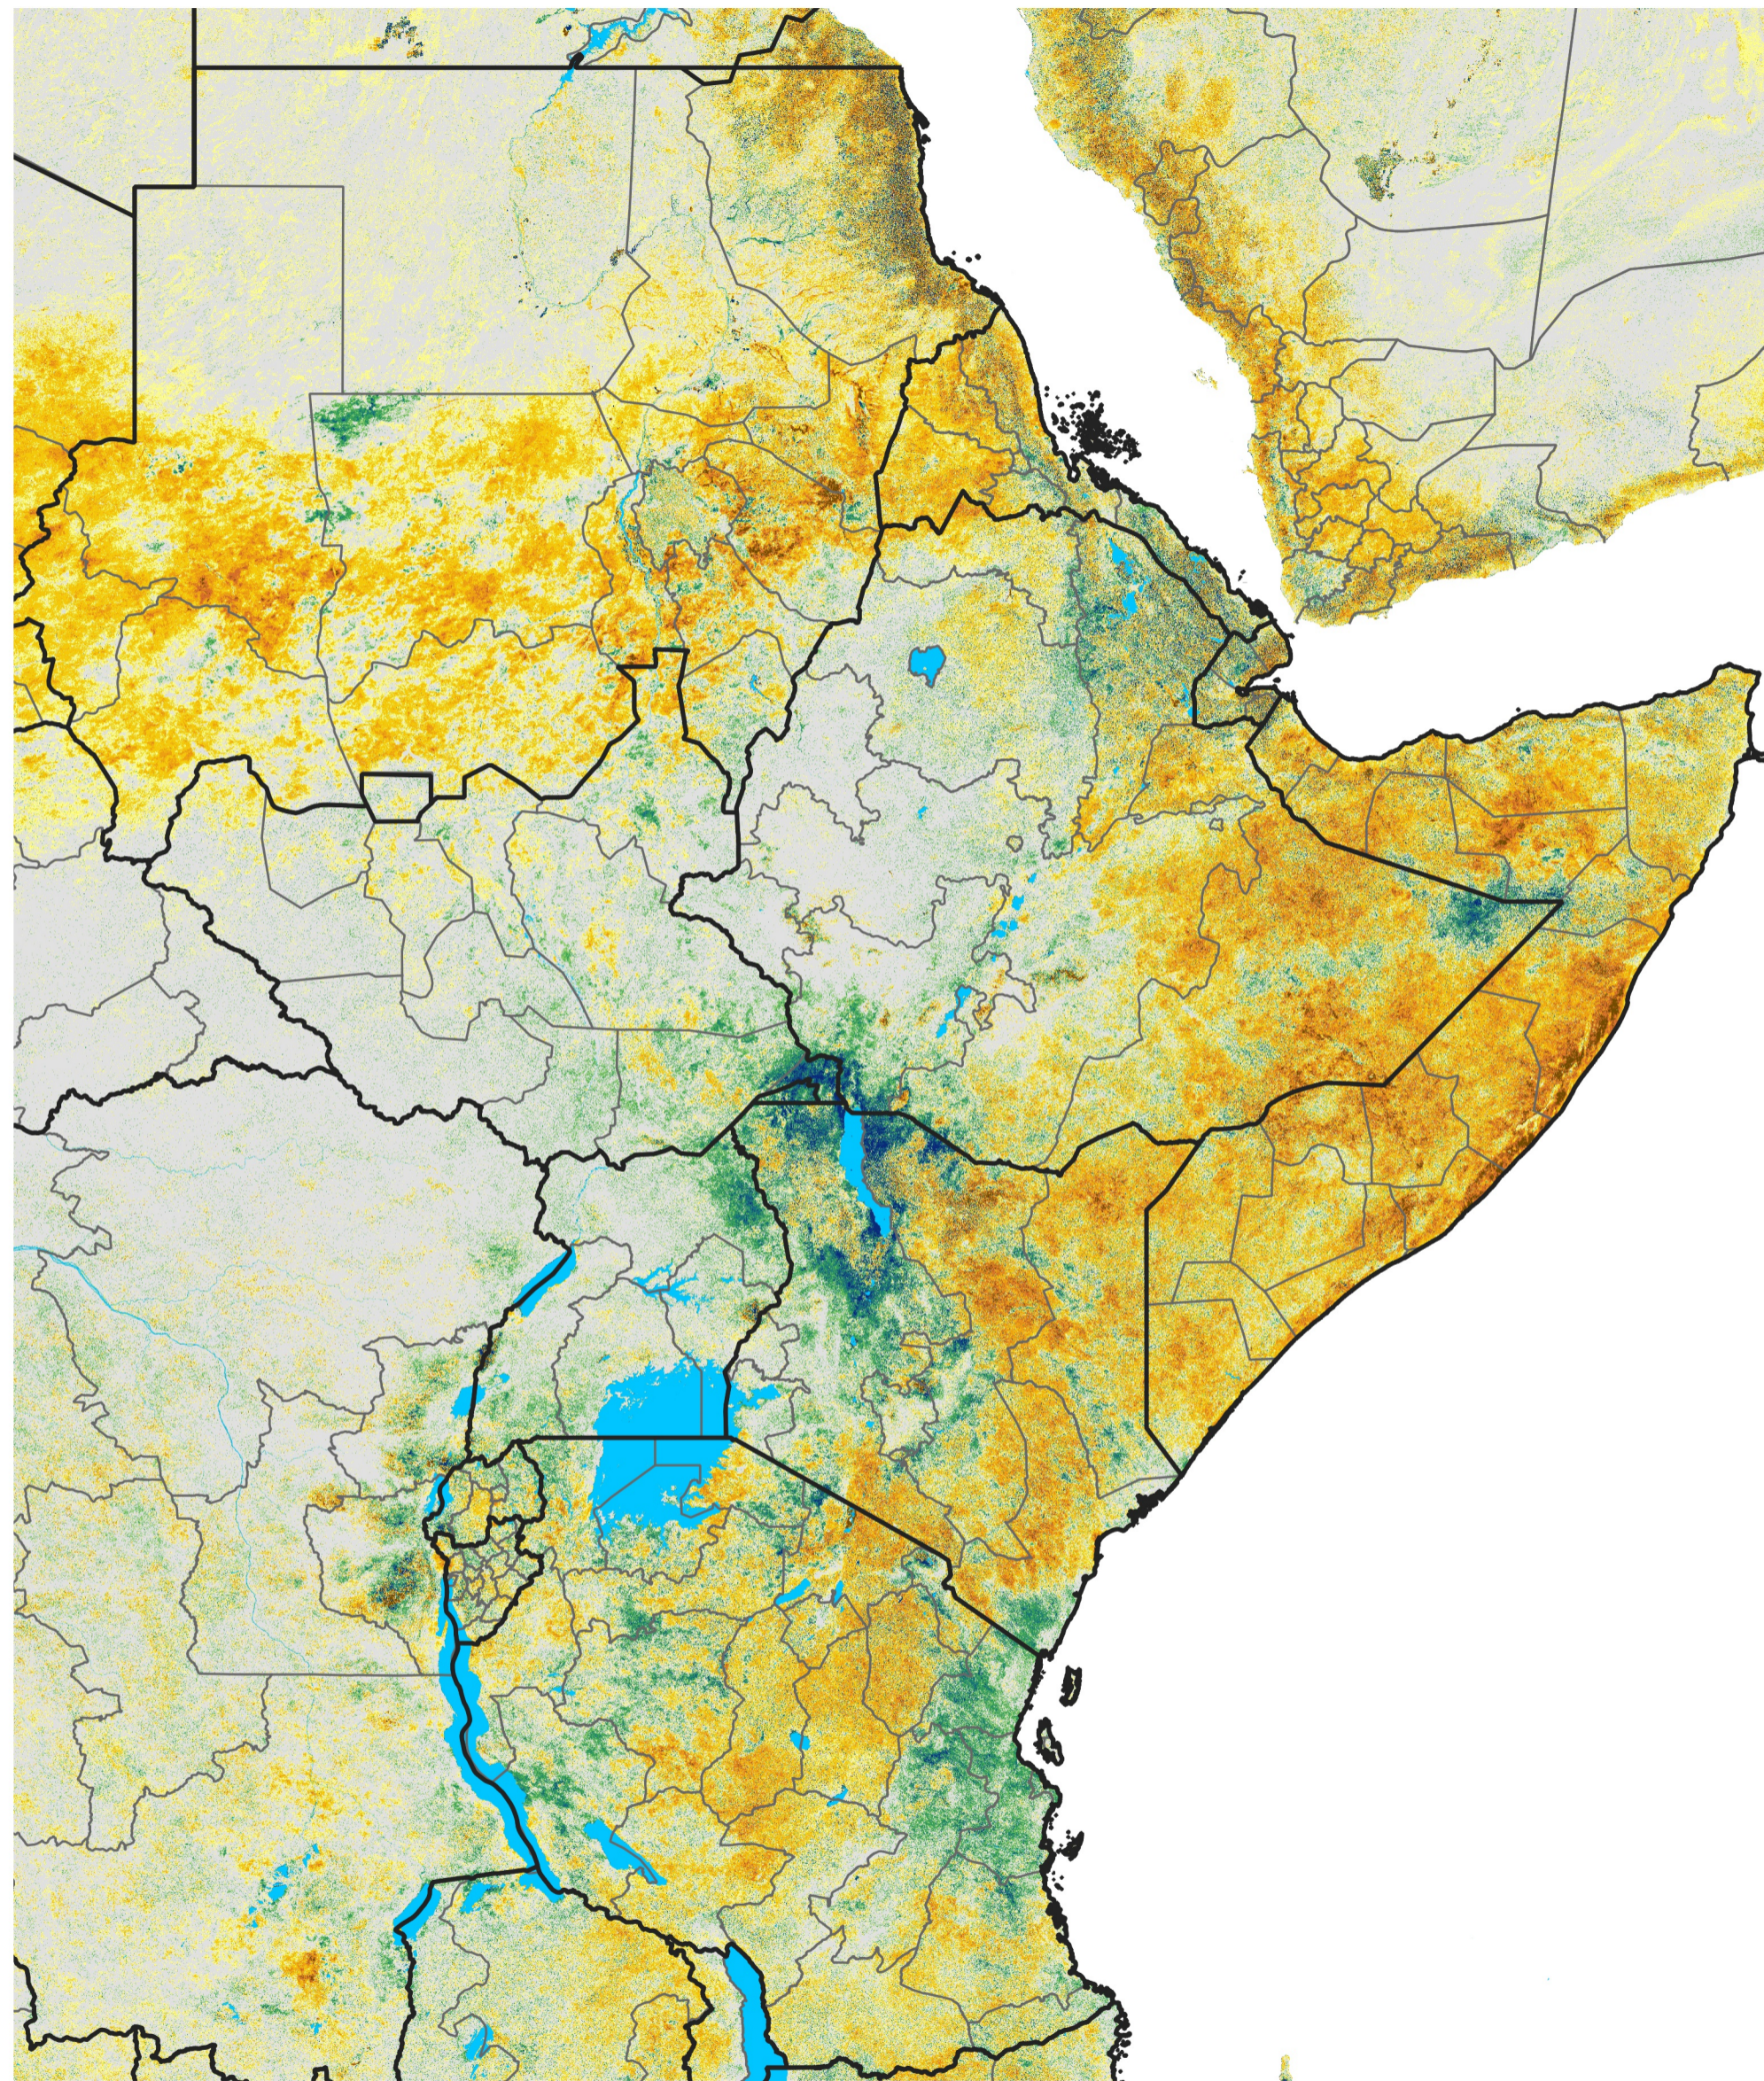

East Africa Percent of Mean NDVI

2017 / Mean (2012 - 2021)

Period 61 / Oct 26 - Nov 05, 2017

Percent of Normal