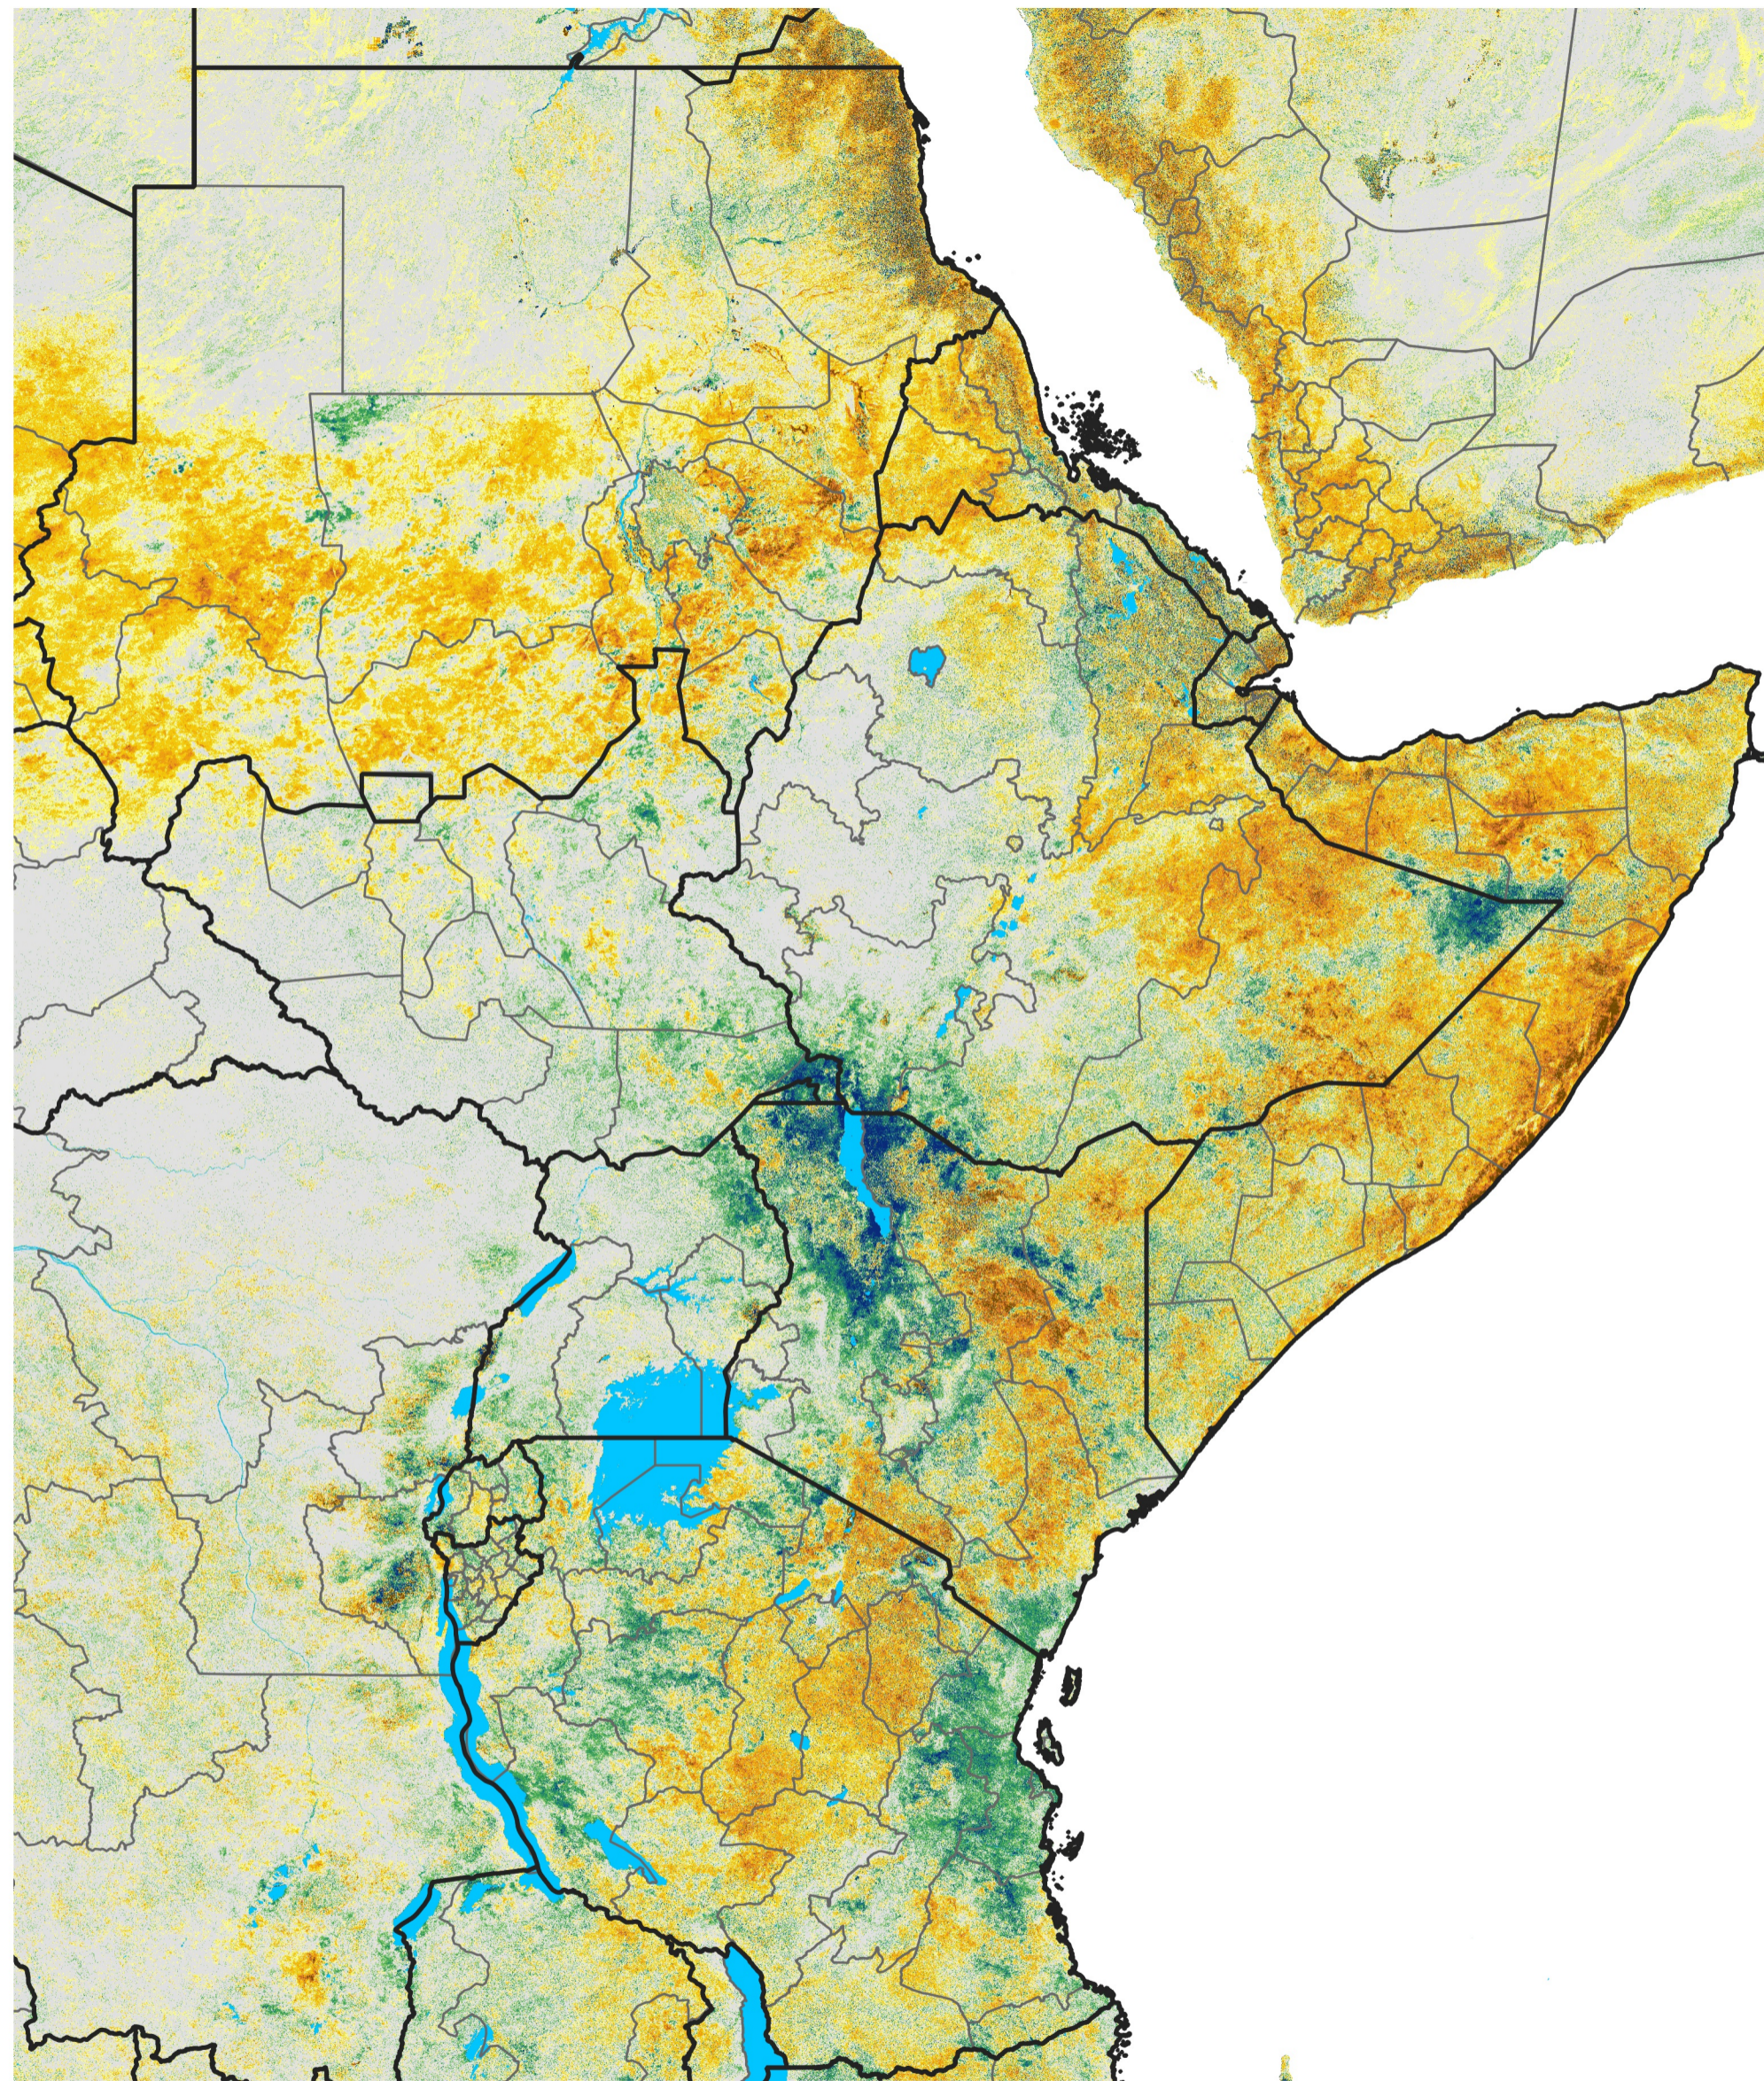

East Africa Percent of Mean NDVI

2017 / Mean (2012 - 2021)

Period 63 / Nov 06 - 15, 2017

Percent of Normal