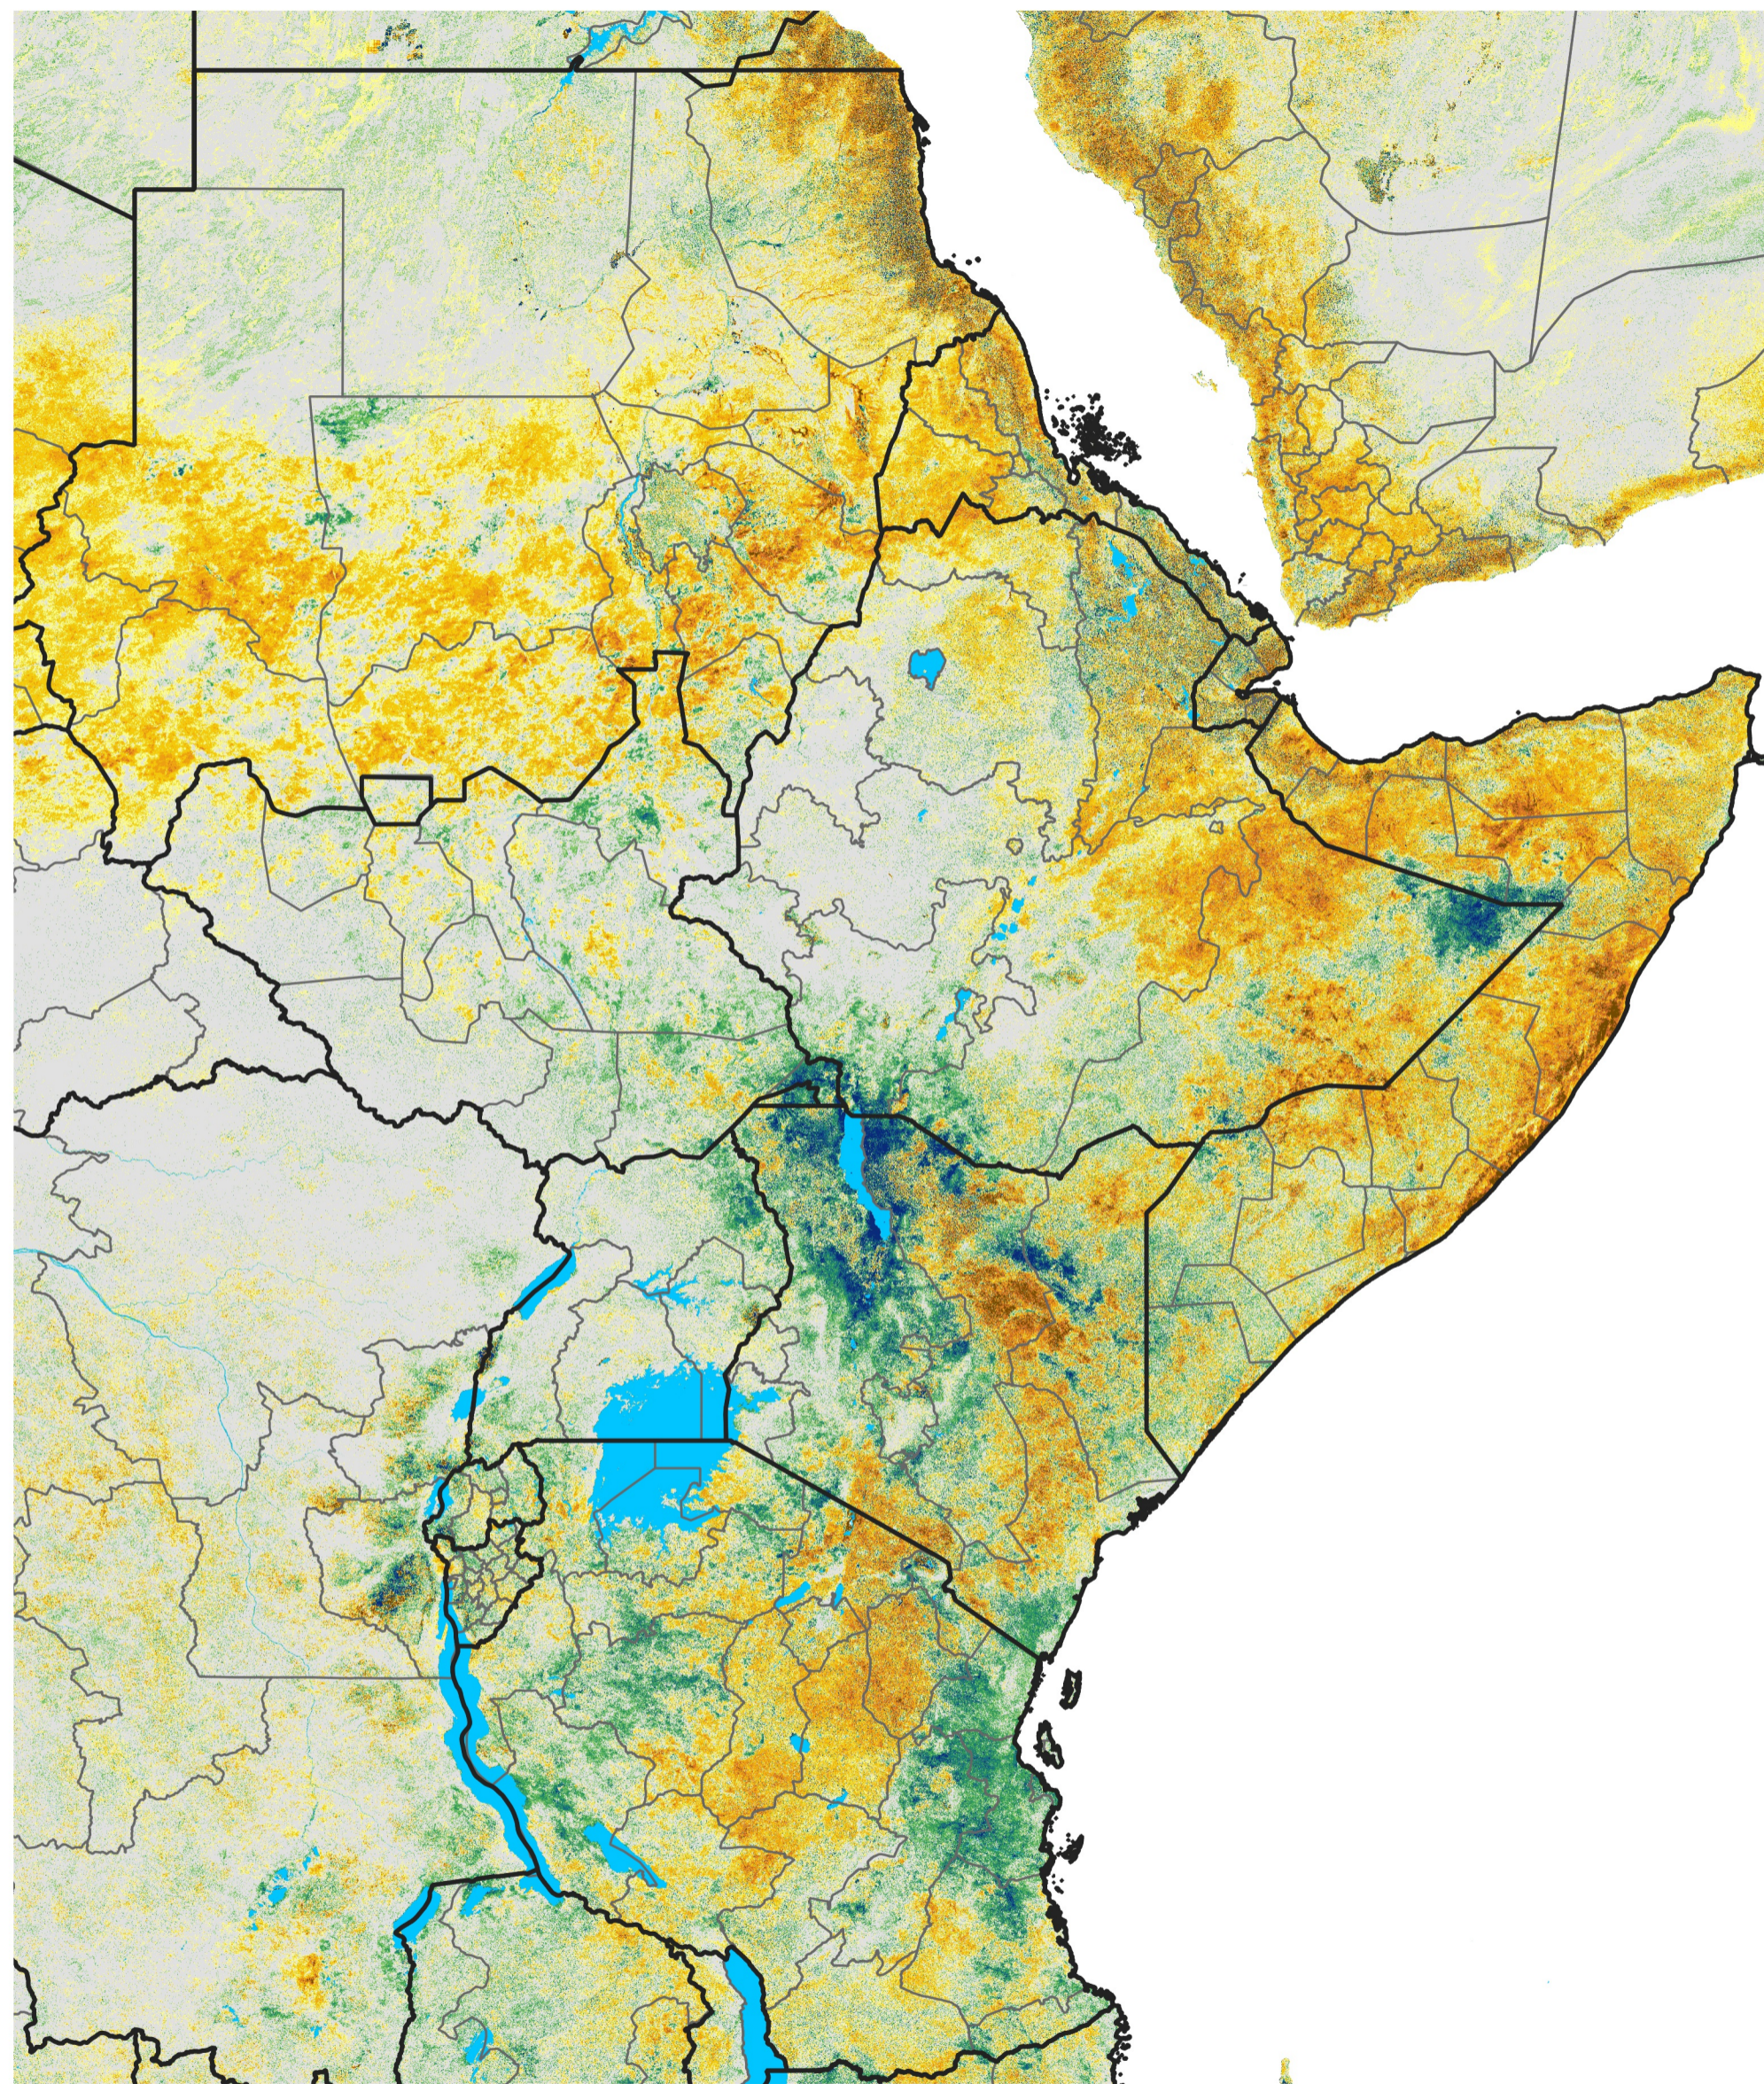

East Africa Percent of Mean NDVI

2017 / Mean (2012 - 2021)

Period 64 / Nov 11 - 20, 2017

Percent of Normal