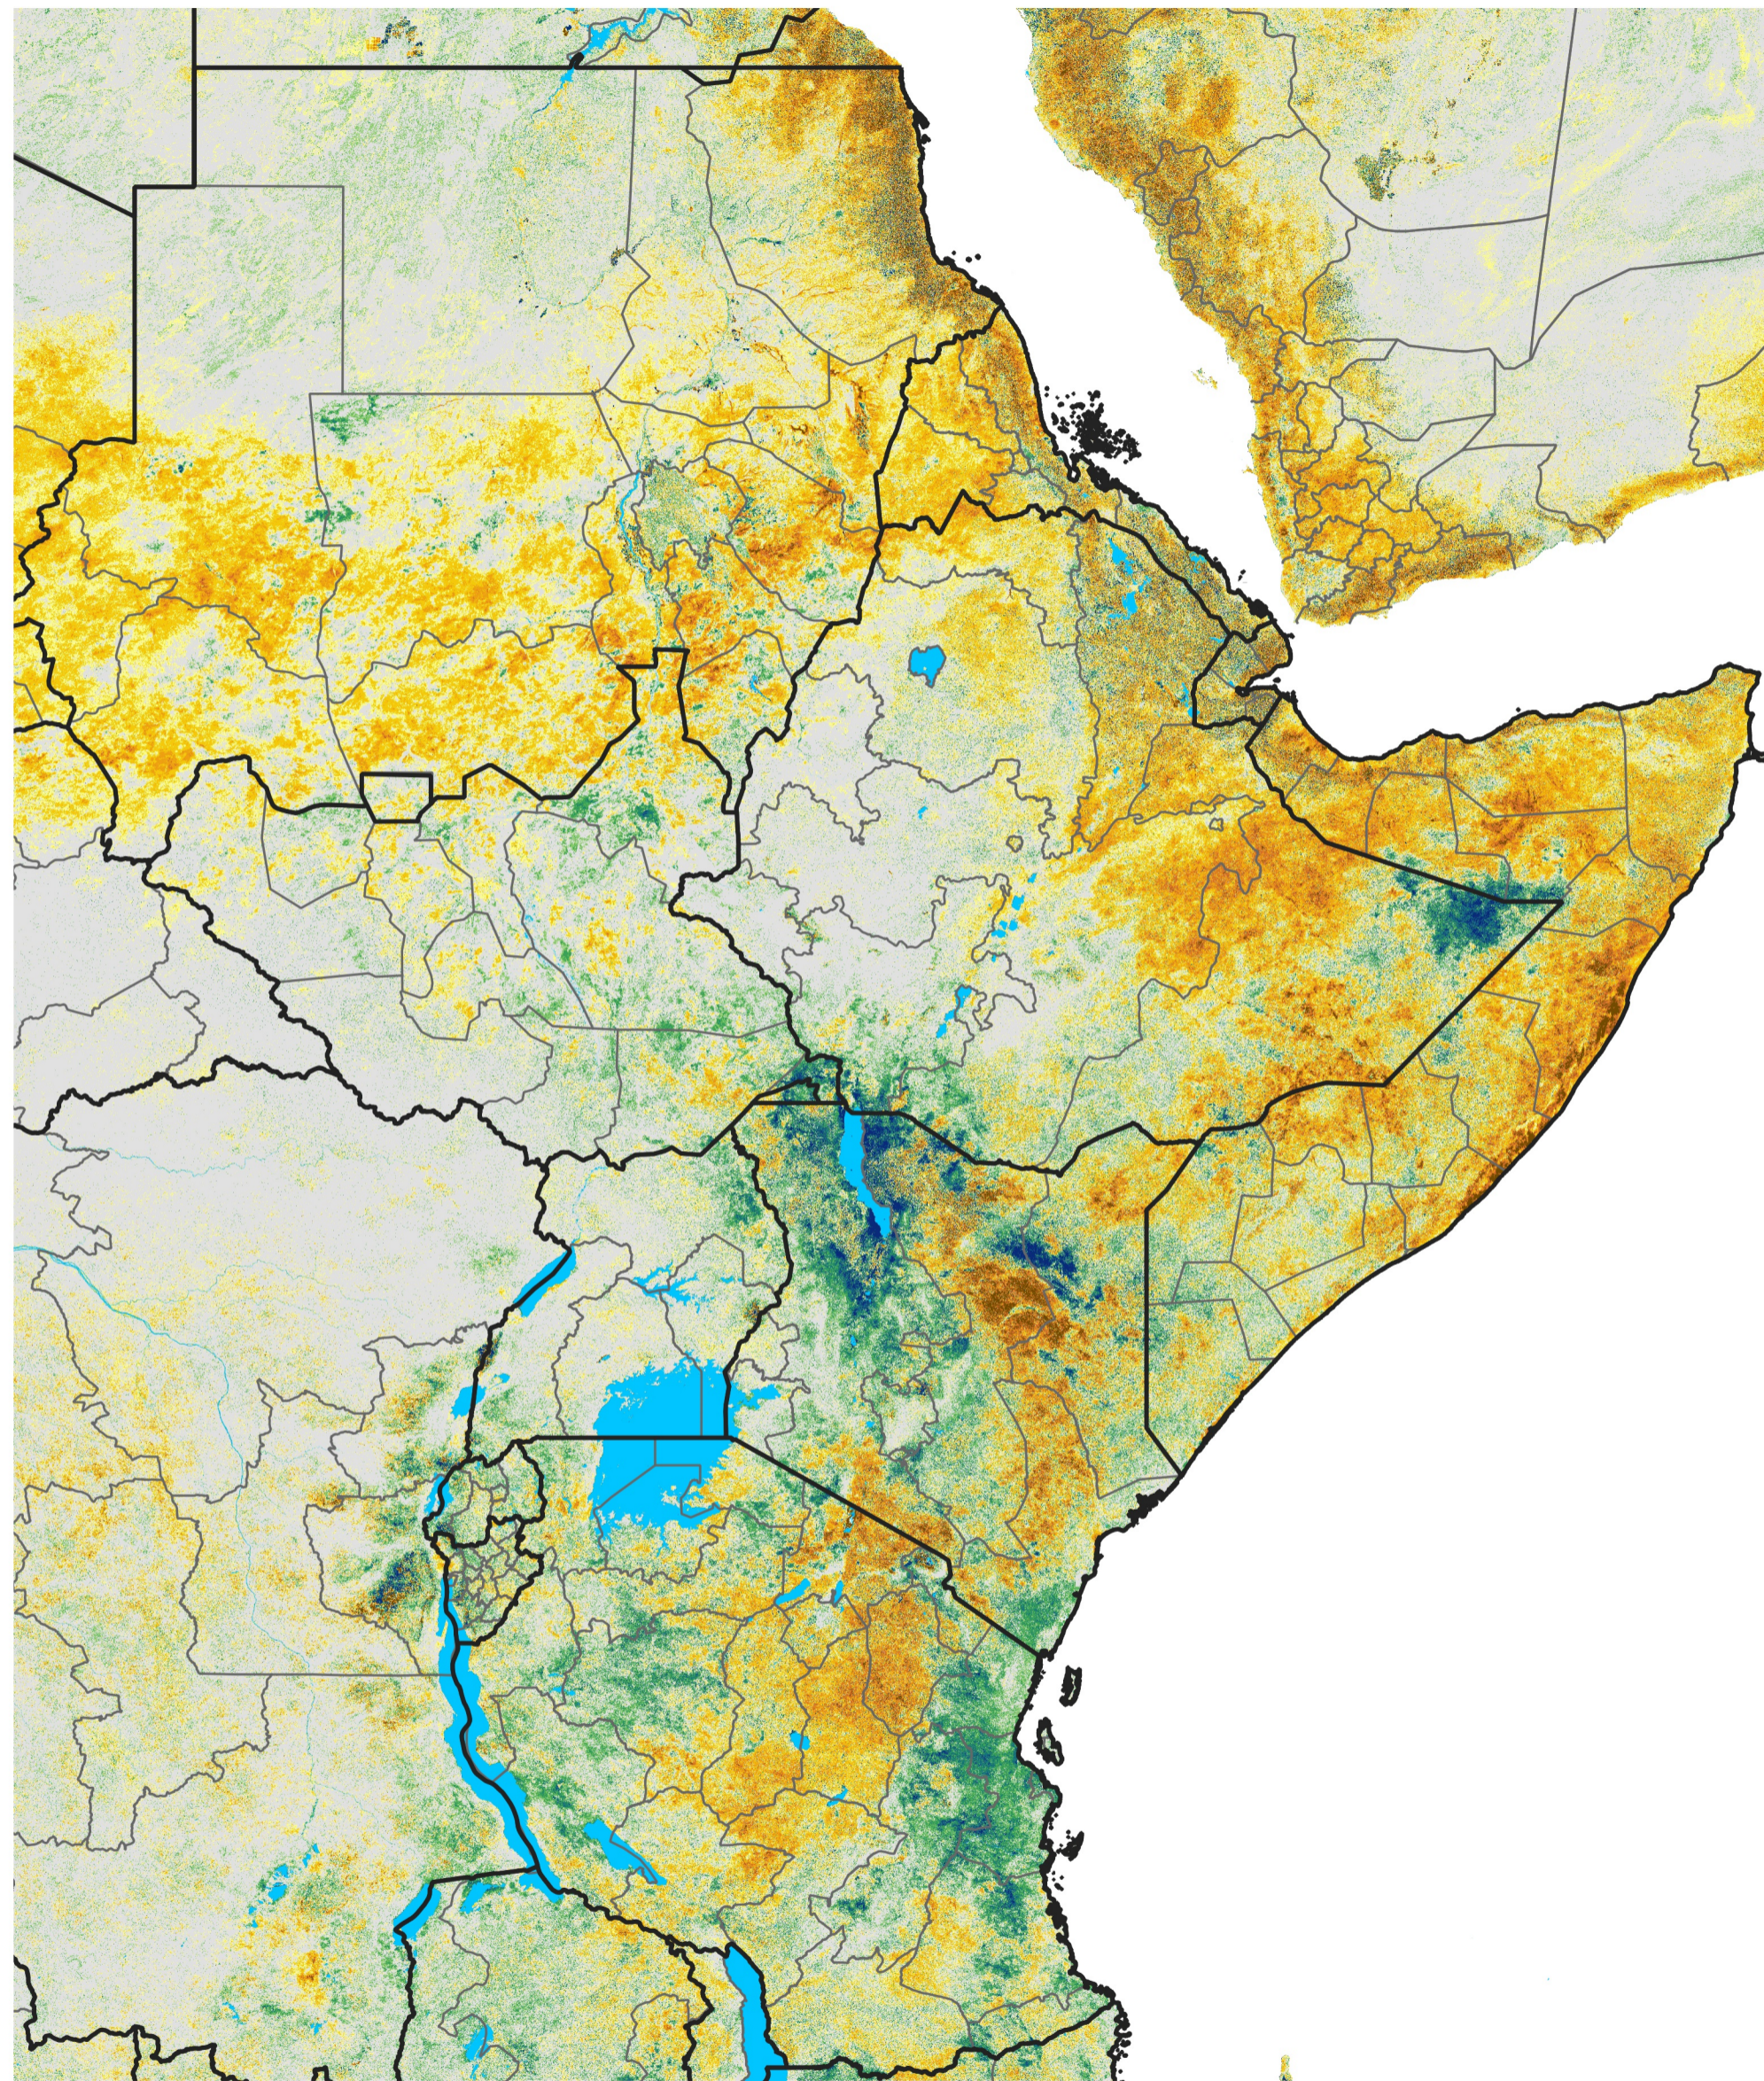

East Africa Percent of Mean NDVI

2017 / Mean (2012 - 2021)

Period 65 / Nov 16 - 25, 2017

Percent of Normal