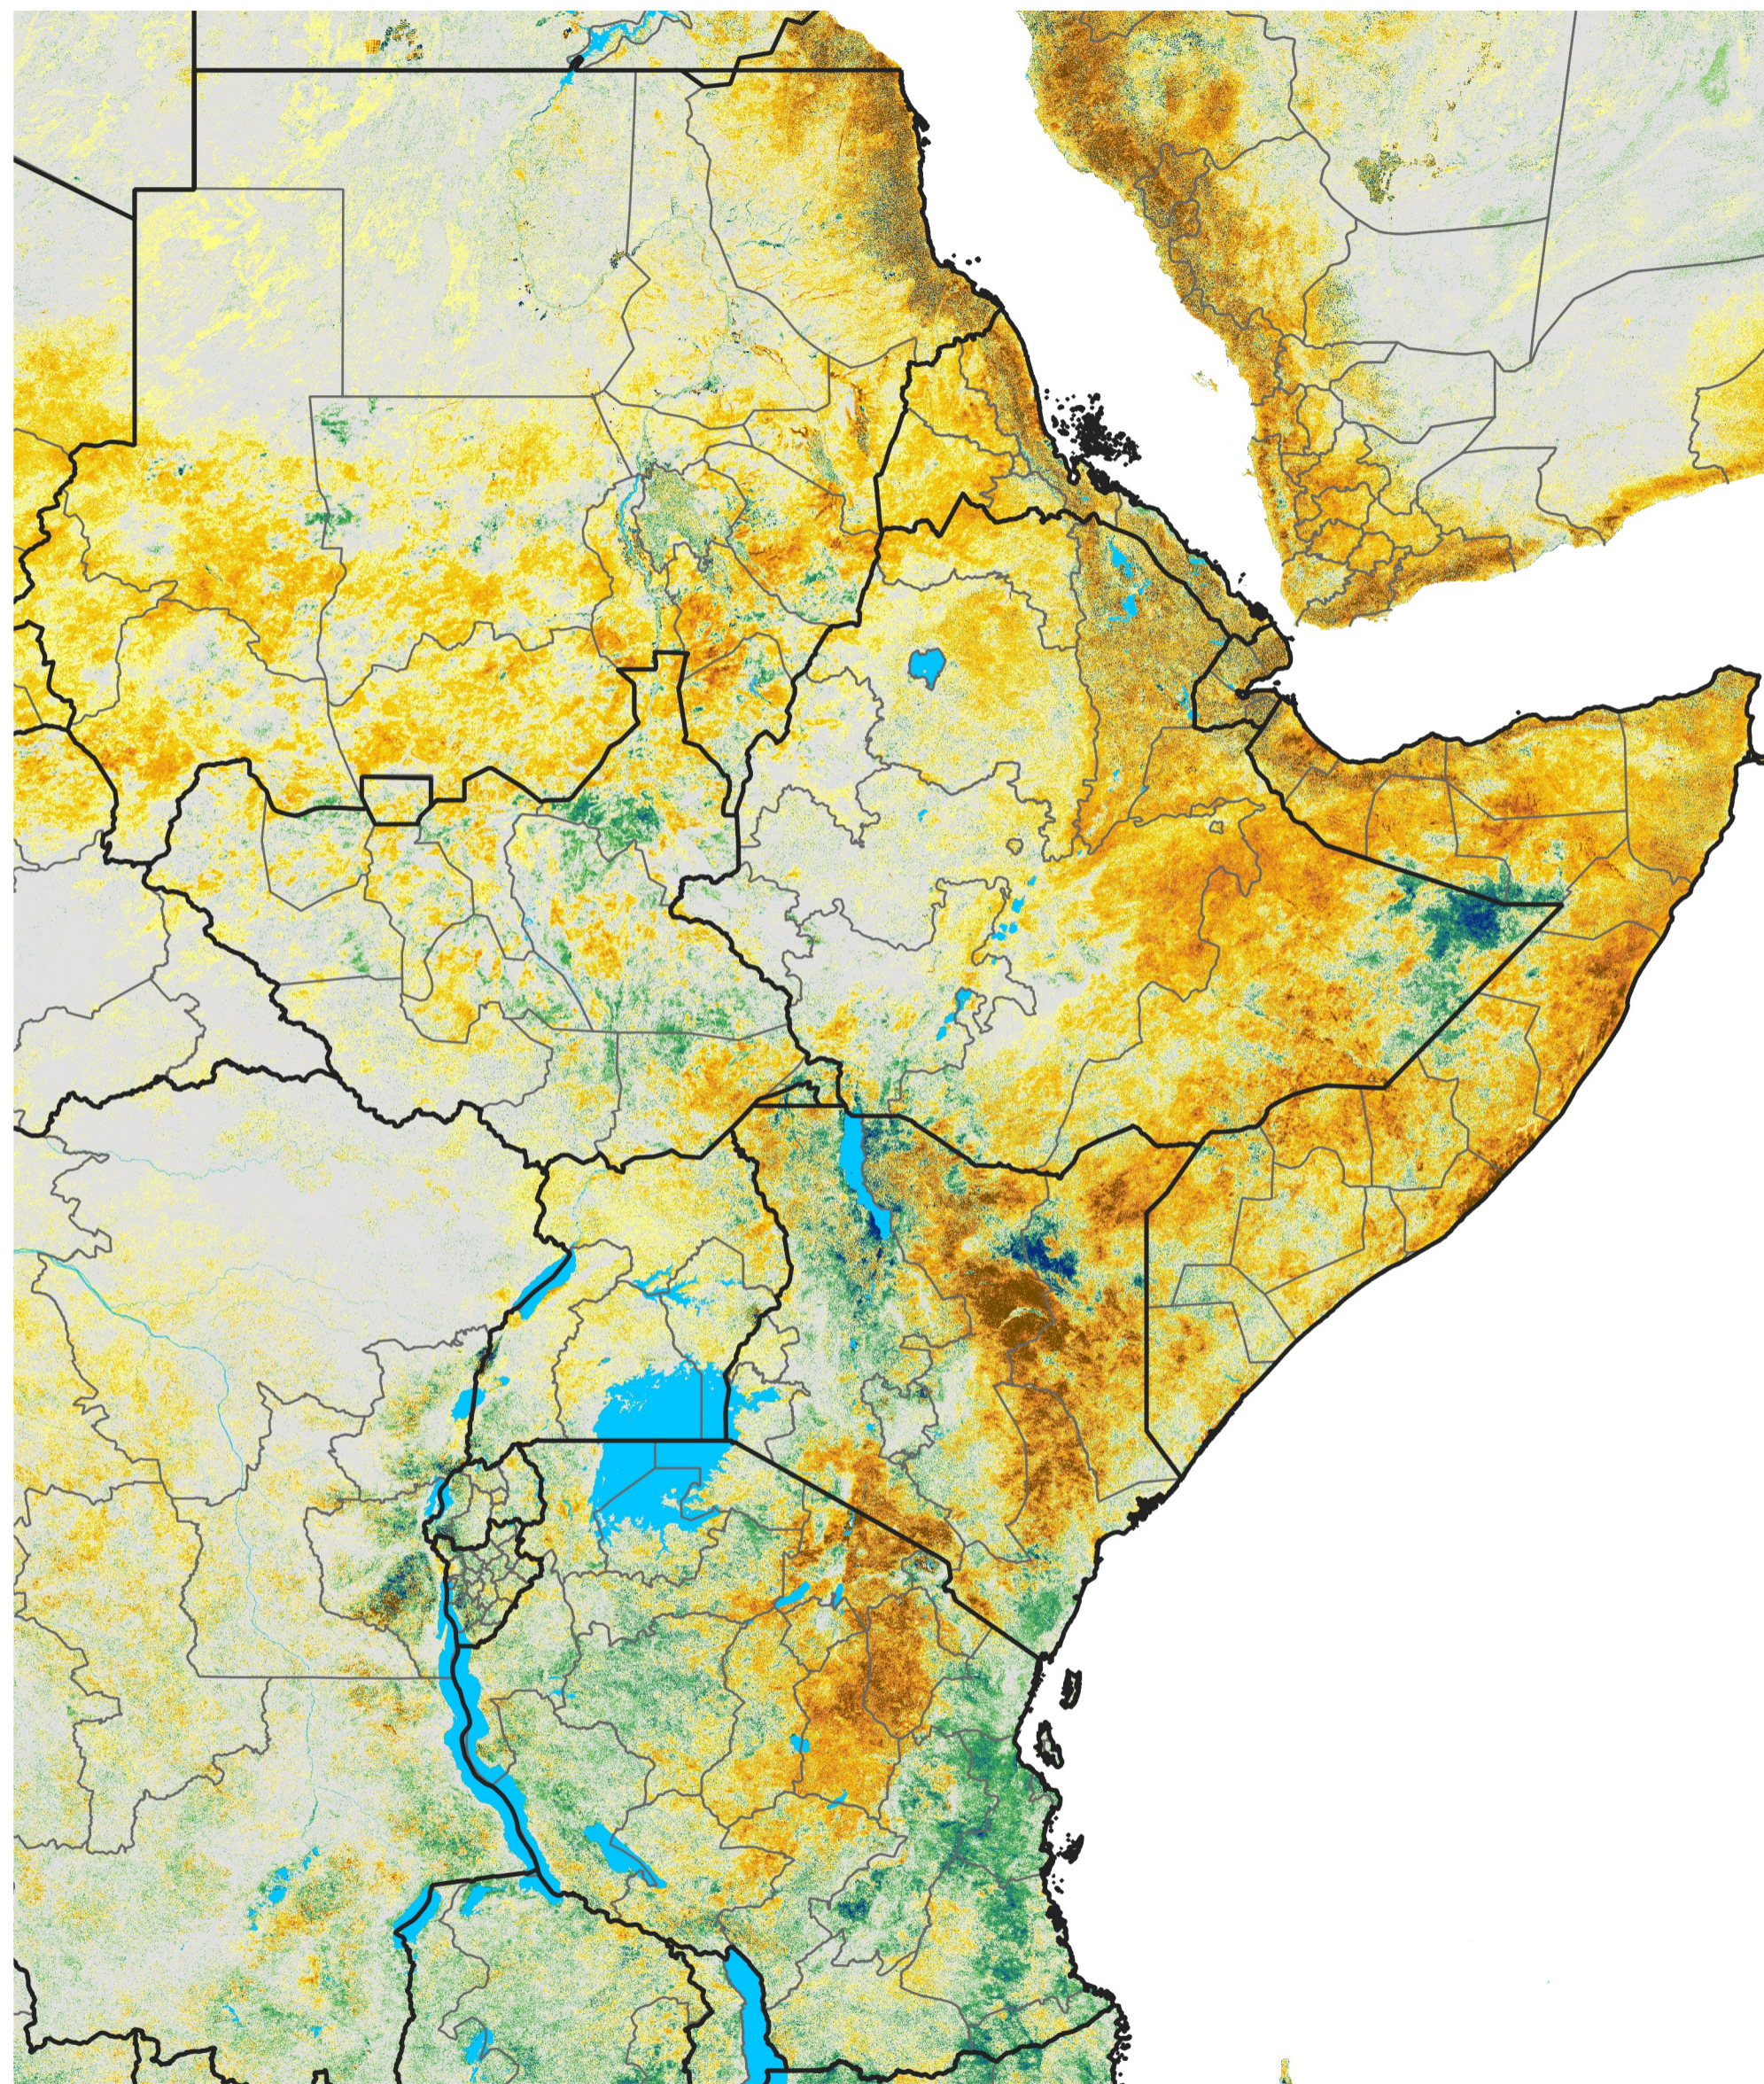

East Africa Percent of Mean NDVI

2017 / Mean (2012 - 2021)

Period 68 / Dec 01 - 10, 2017

Percent of Normal