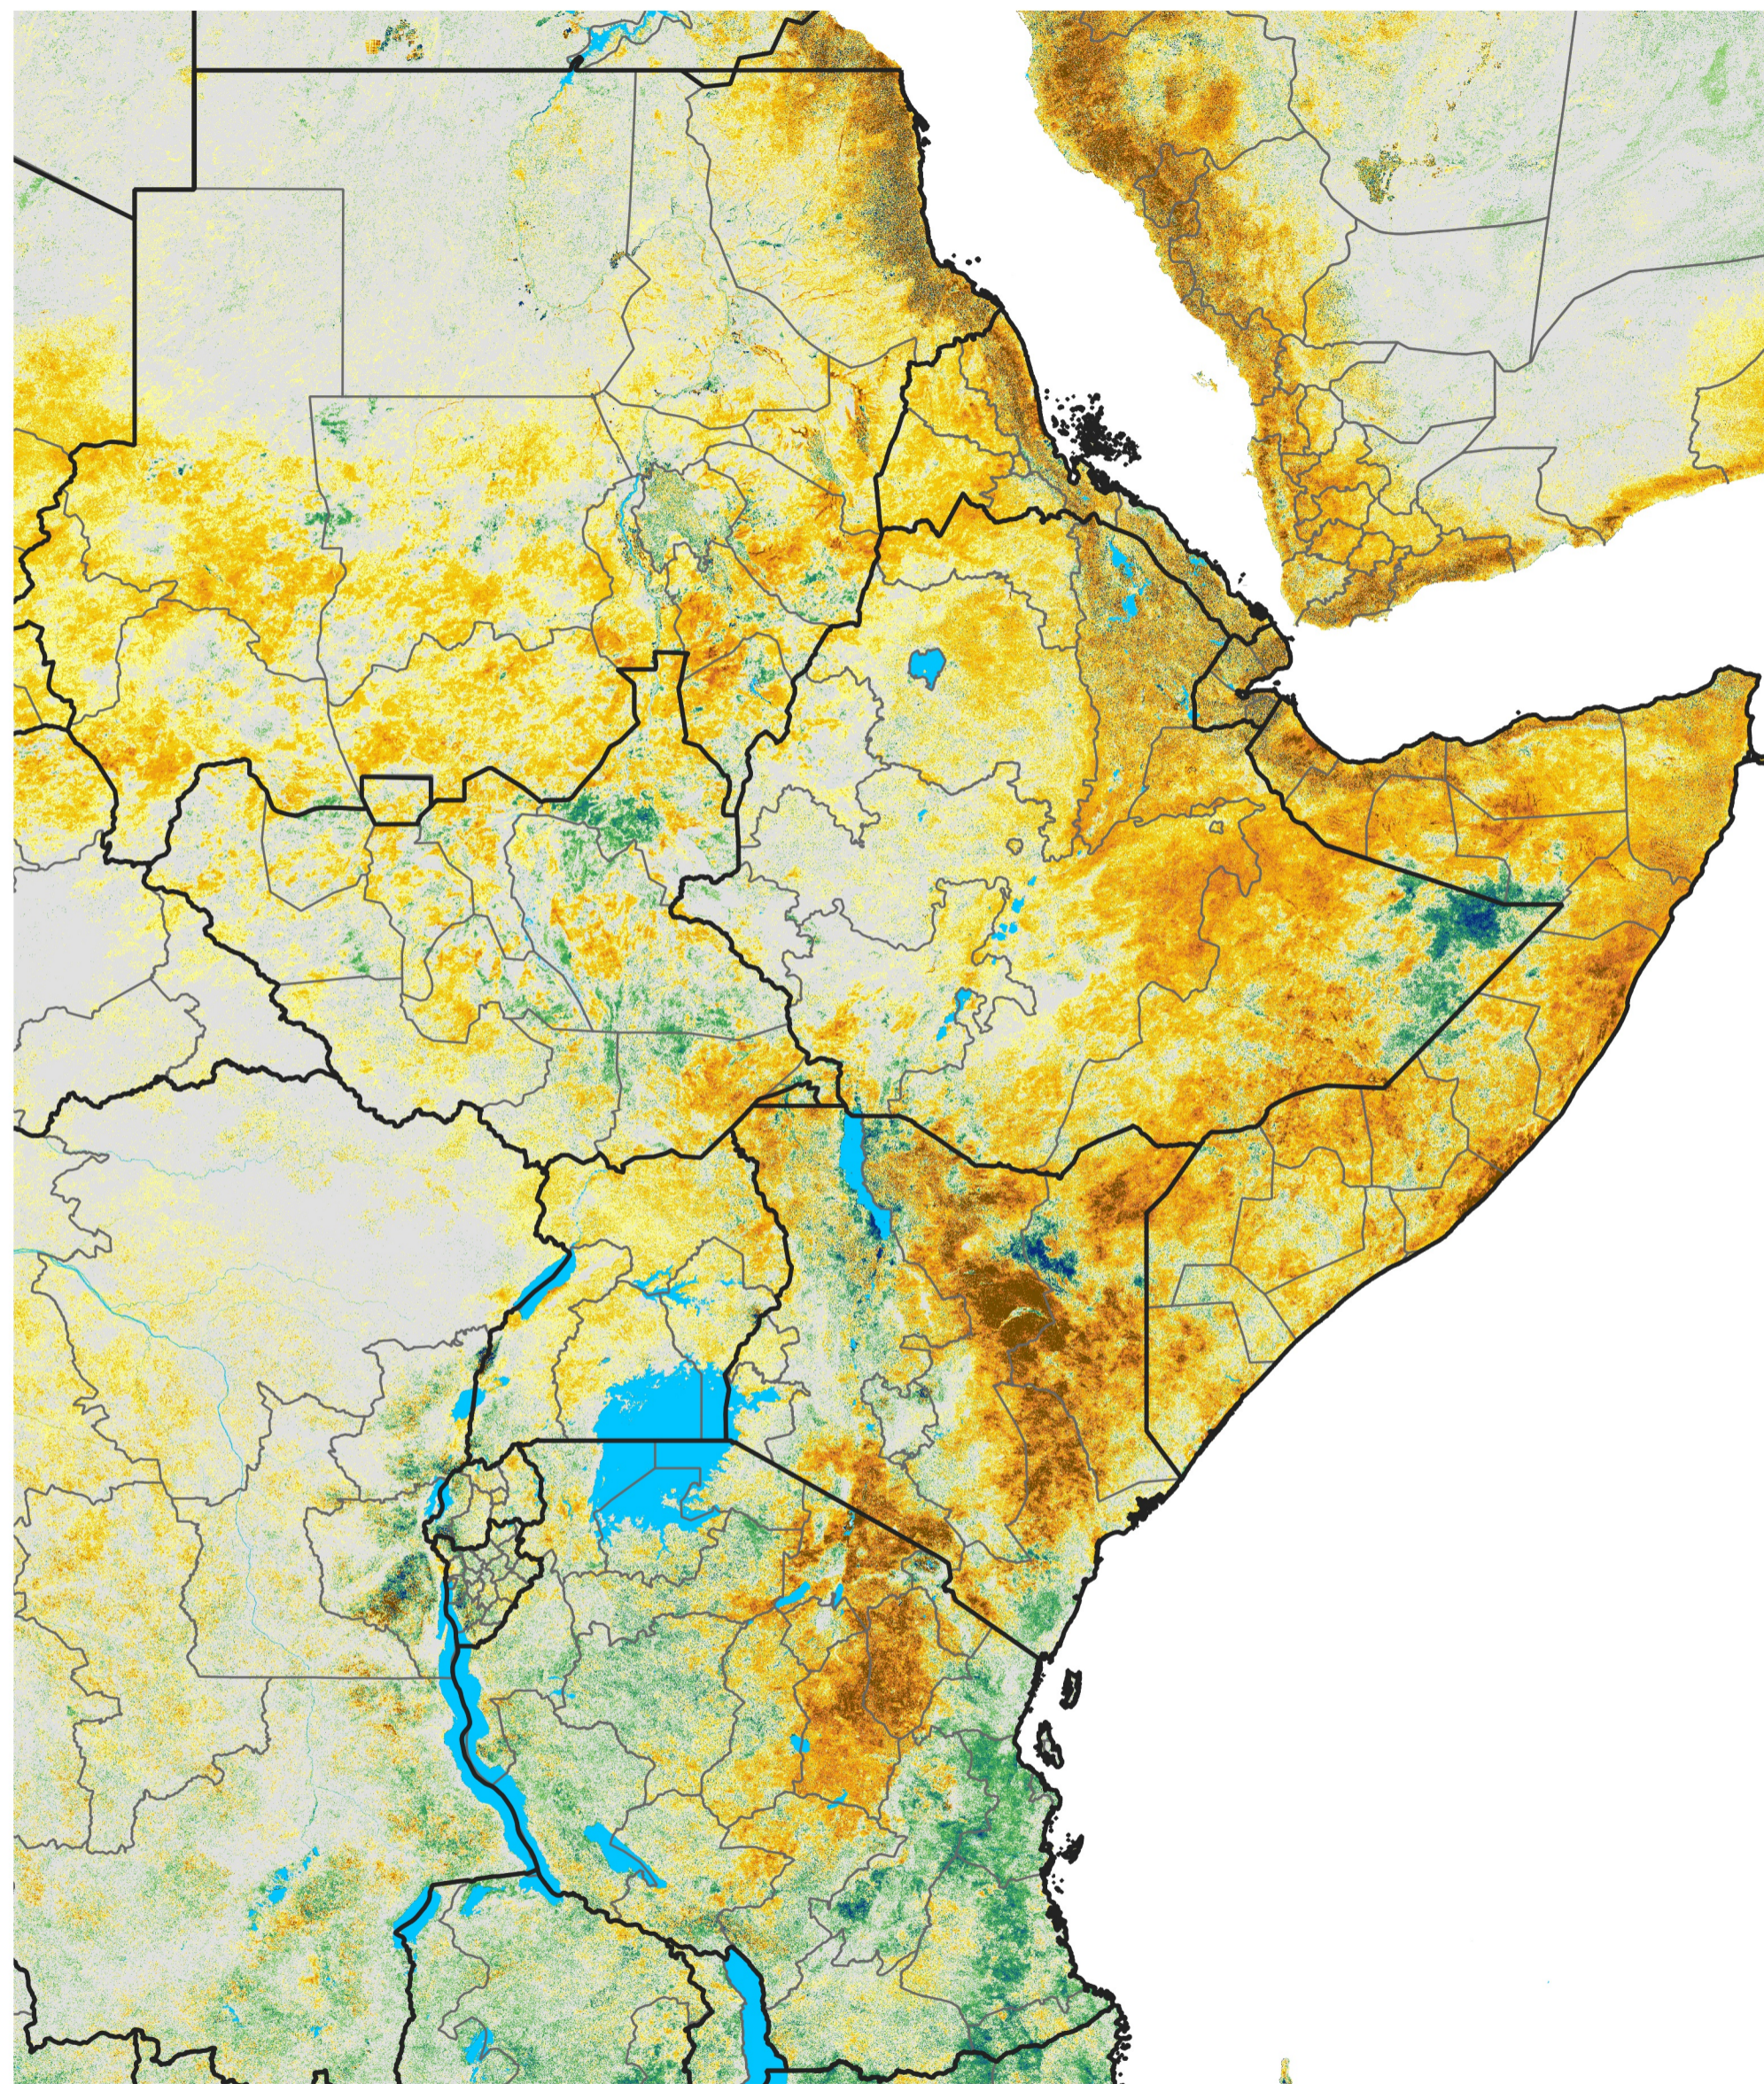

# East Africa Percent of Mean NDVI

2017 / Mean (2012 - 2021)

Period 69 / Dec 06 - 15, 2017

## Percent of Normal