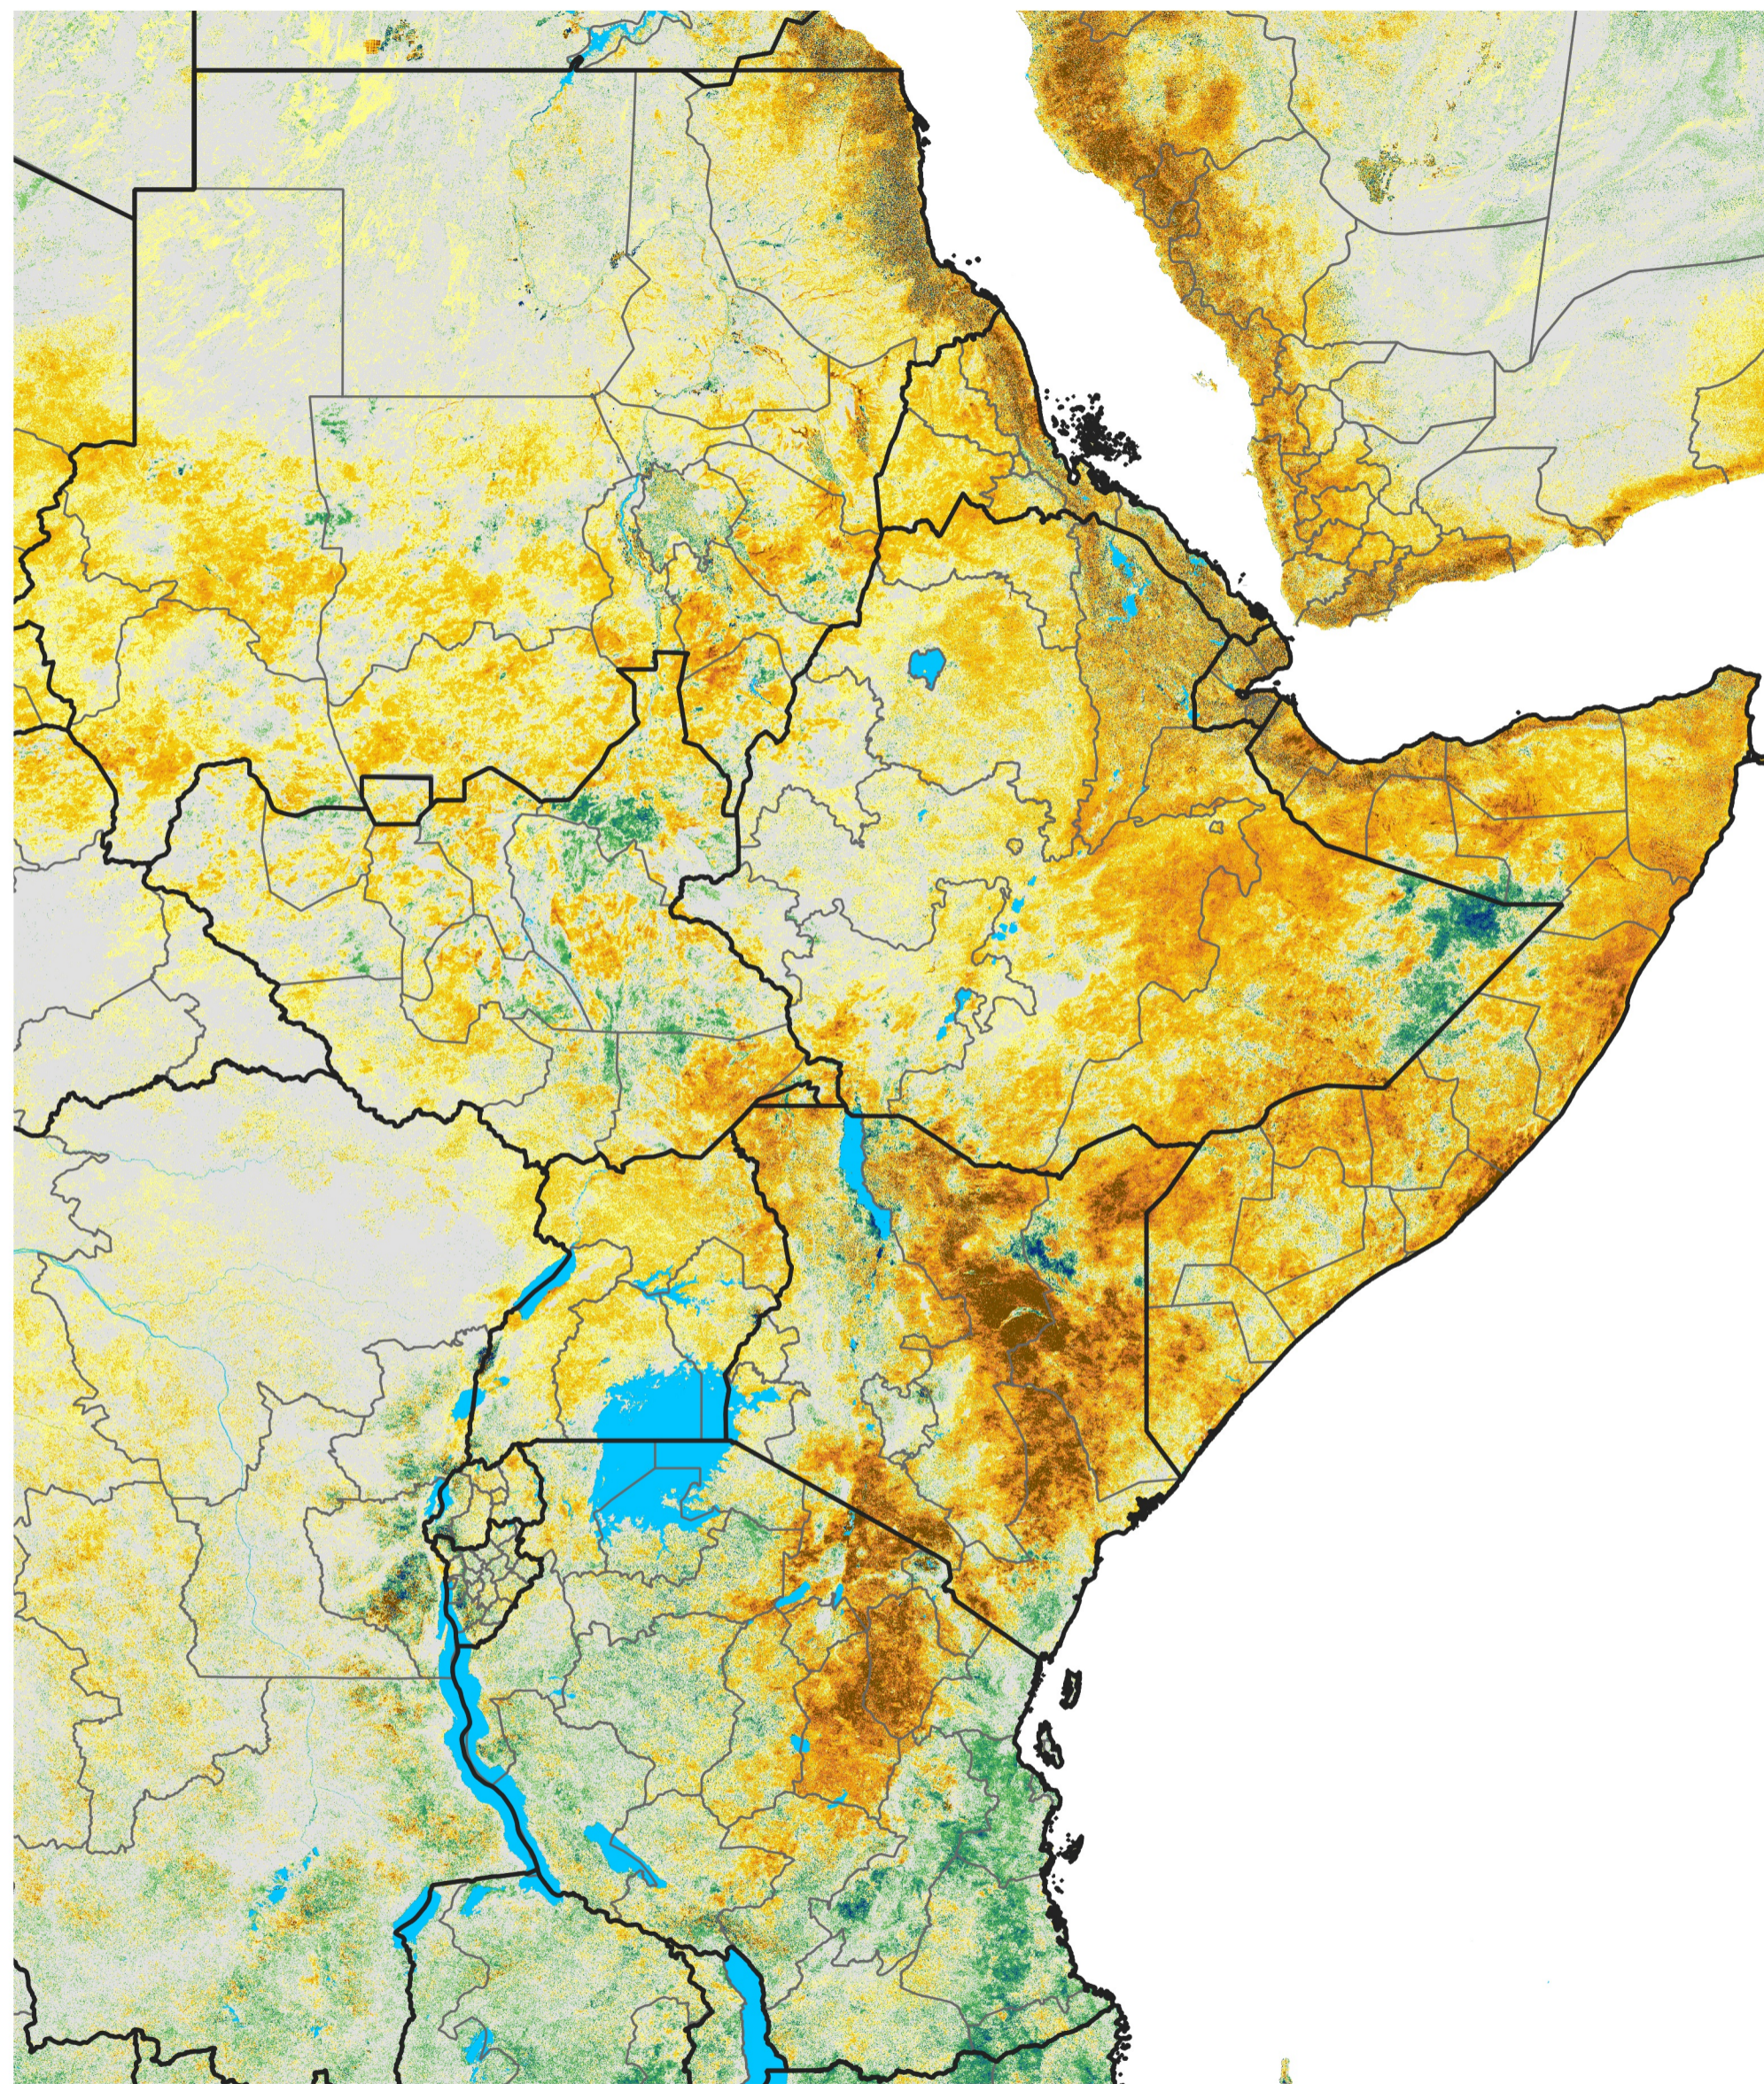

East Africa Percent of Mean NDVI

2017 / Mean (2012 - 2021)

Period 70 / Dec 11 - 20, 2017

Percent of Normal