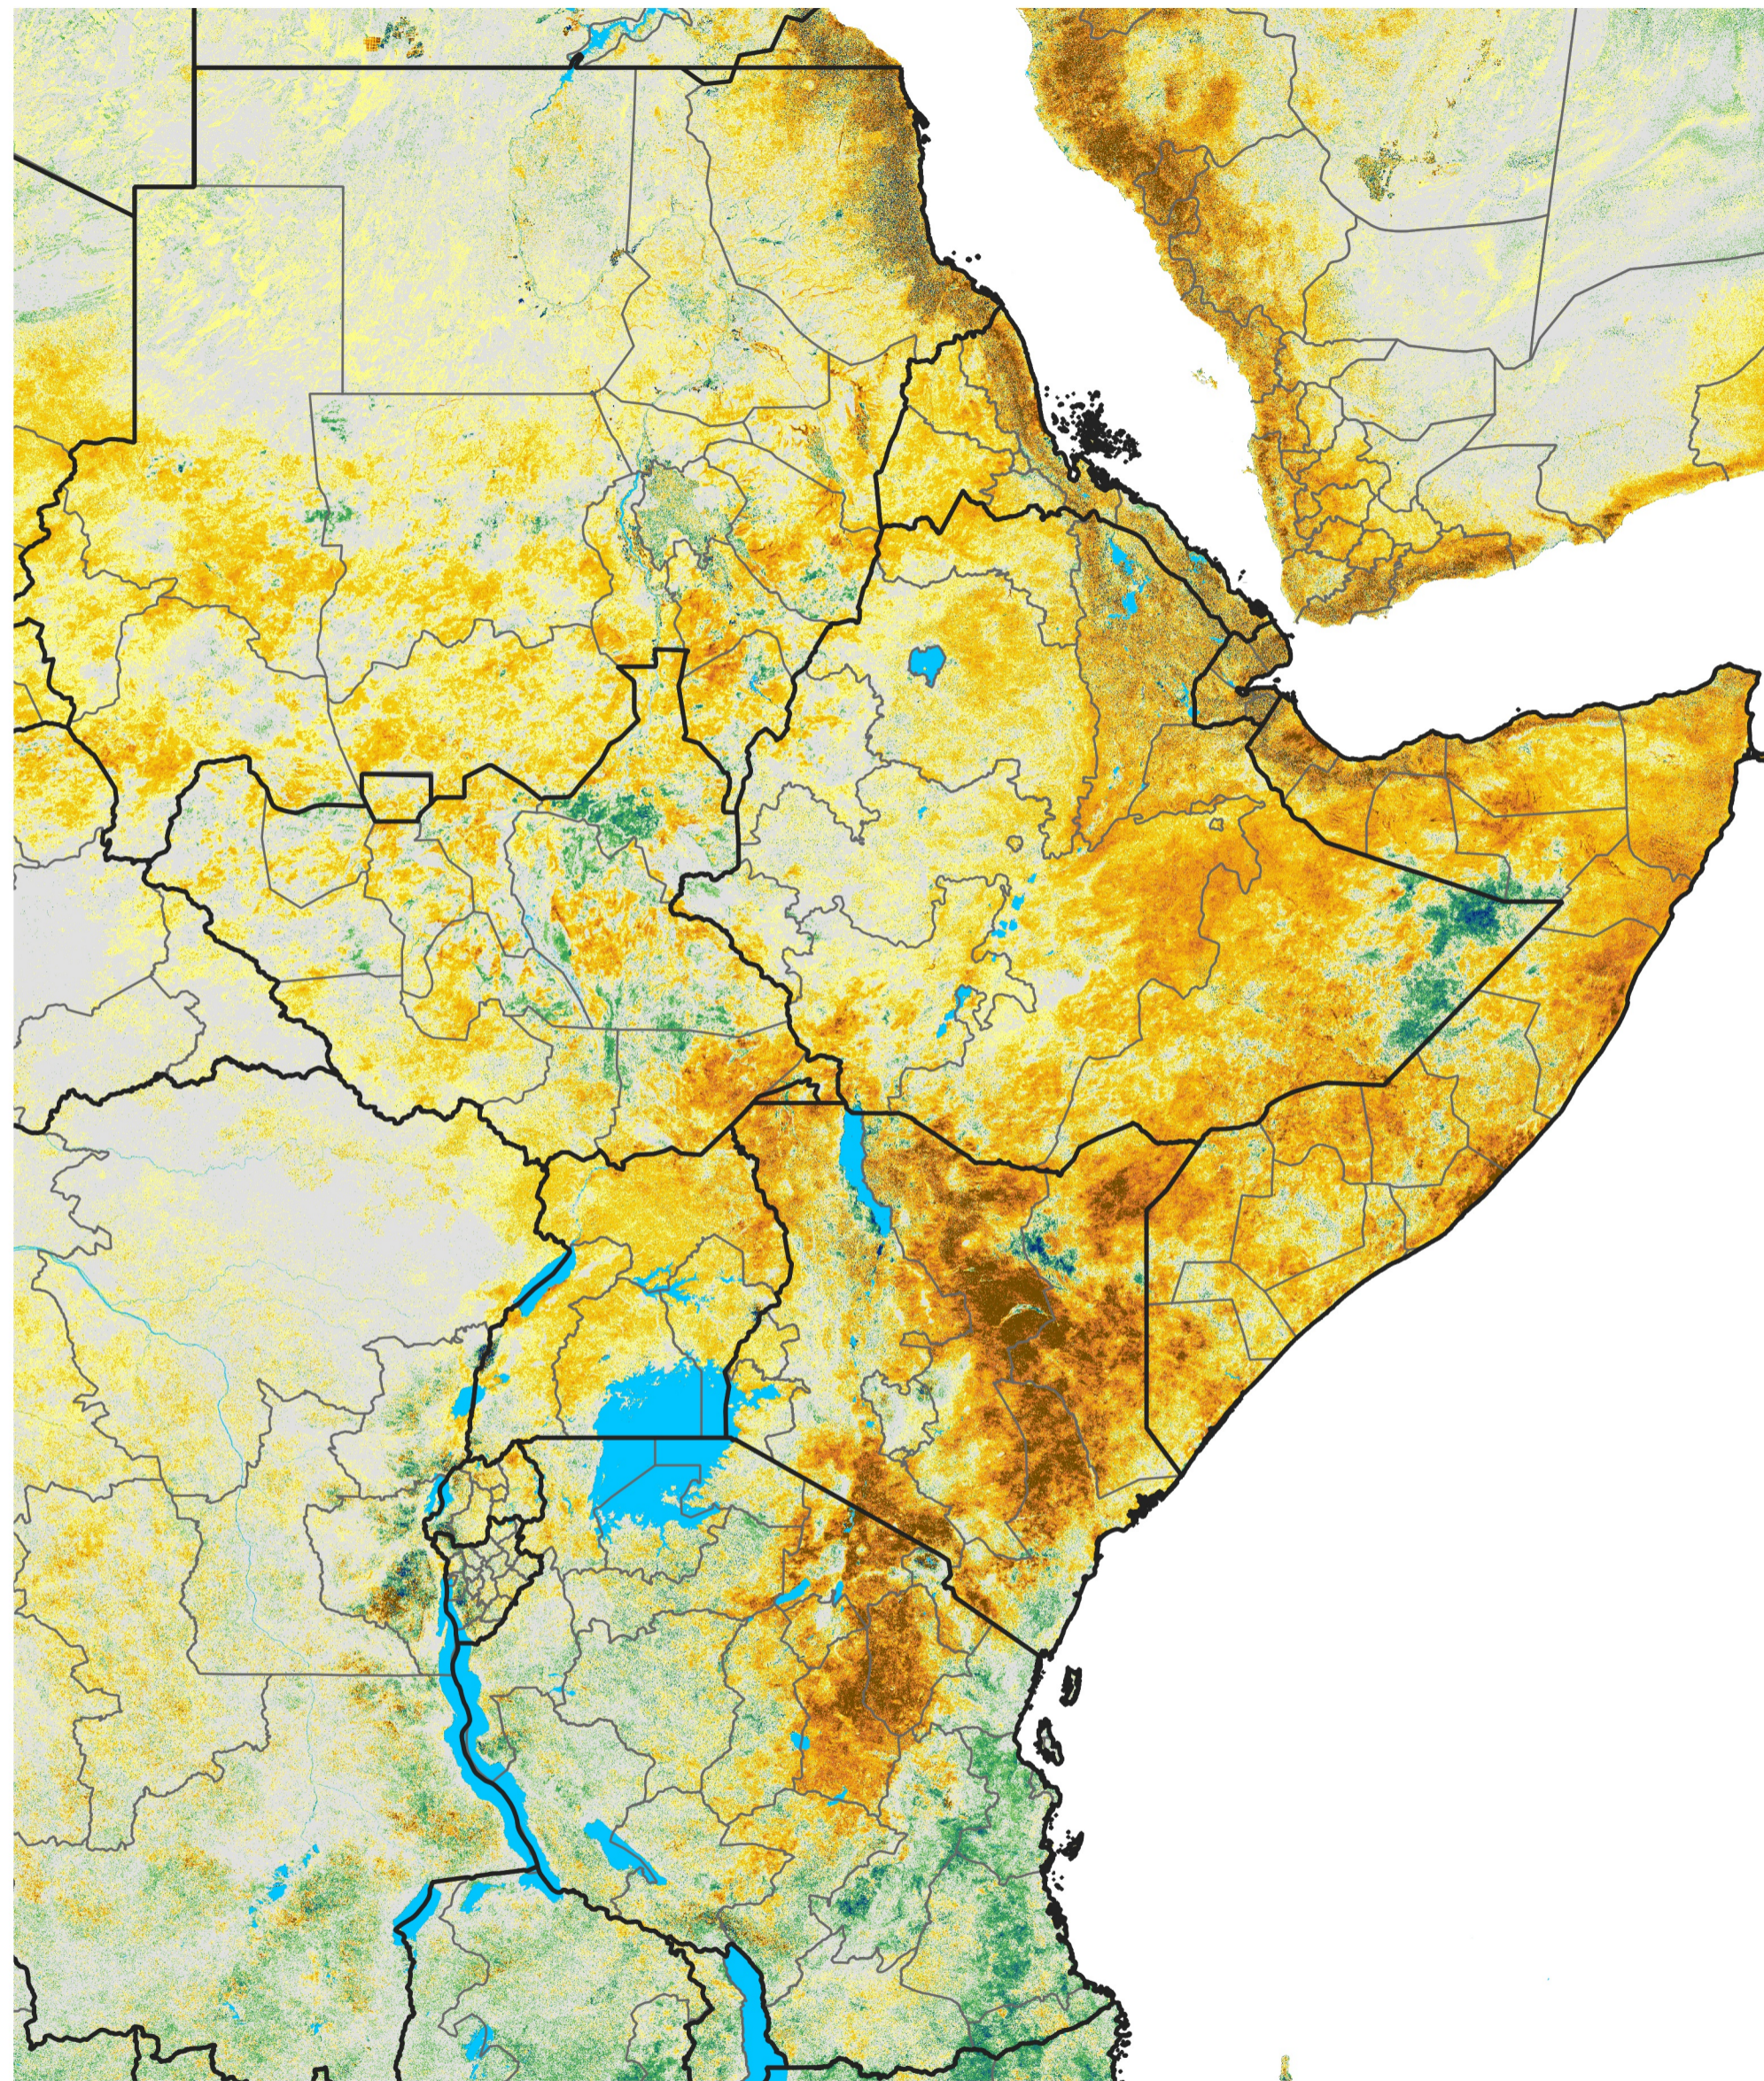

East Africa Percent of Mean NDVI

2017 / Mean (2012 - 2021)

Period 71 / Dec 16 - 25, 2017

Percent of Normal