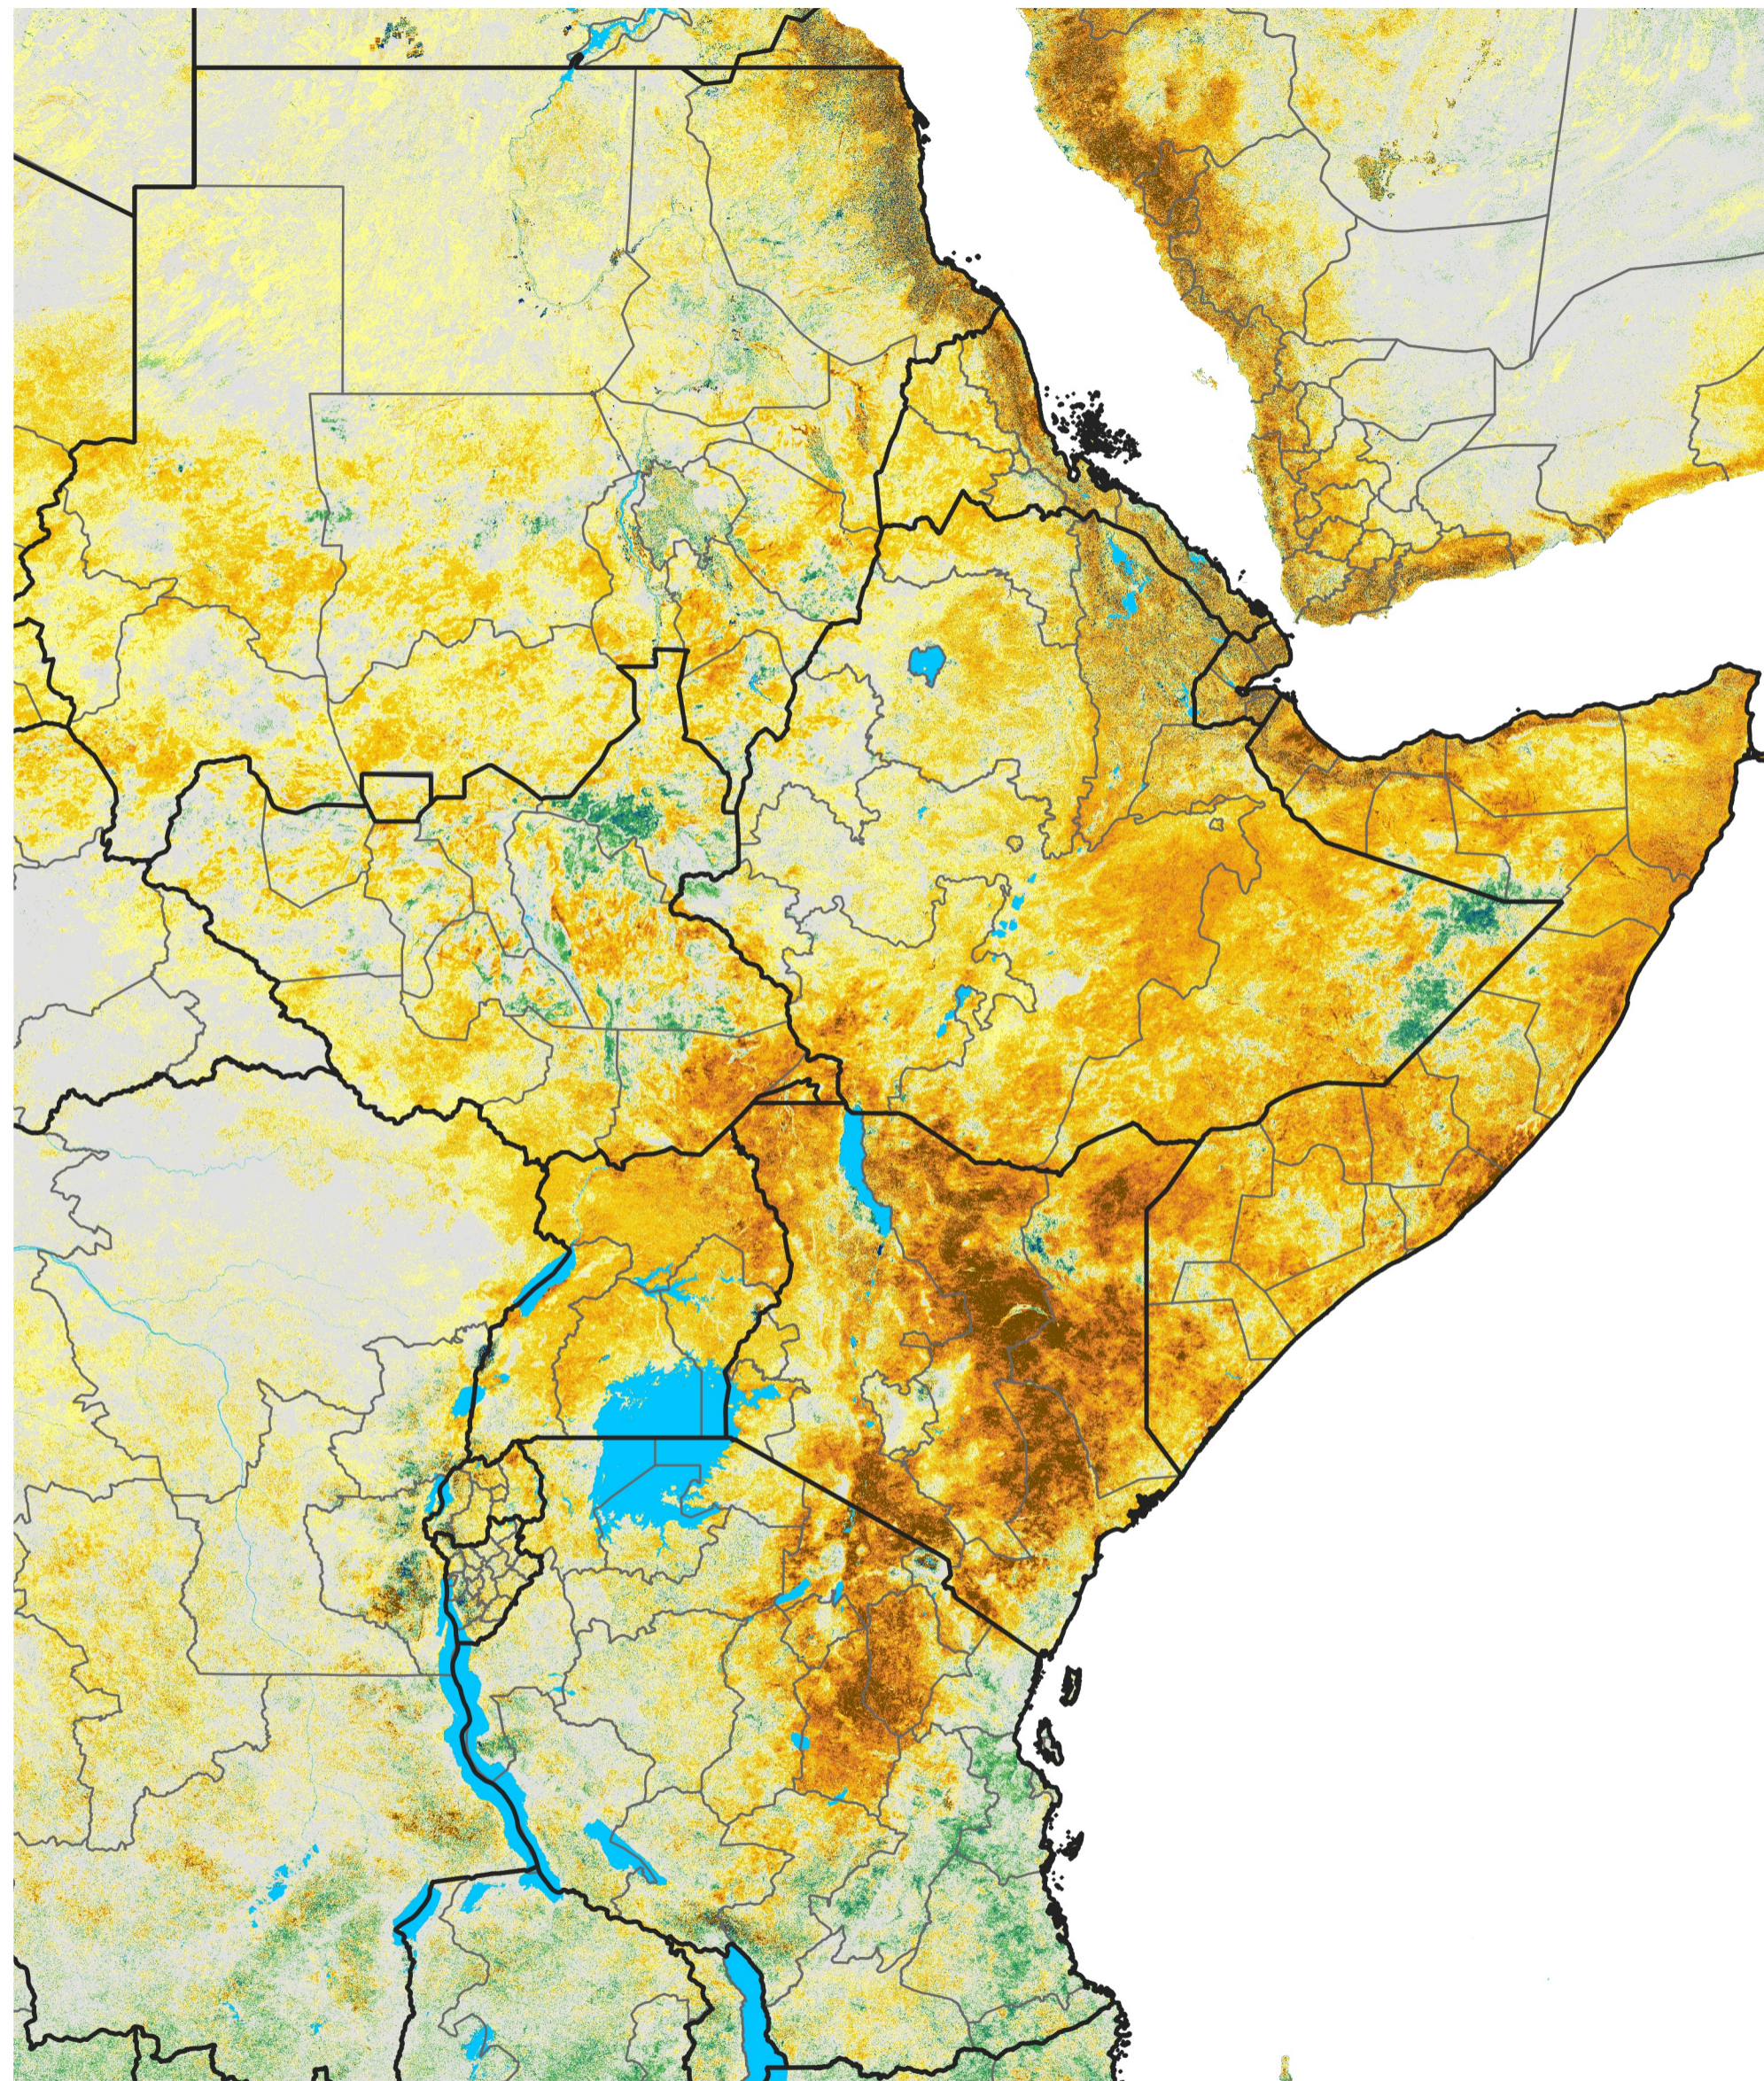

East Africa Percent of Mean NDVI

2018 / Mean (2012 - 2021)

Period 01 / Dec 26, 2017 - Jan 05, 2018

Percent of Normal