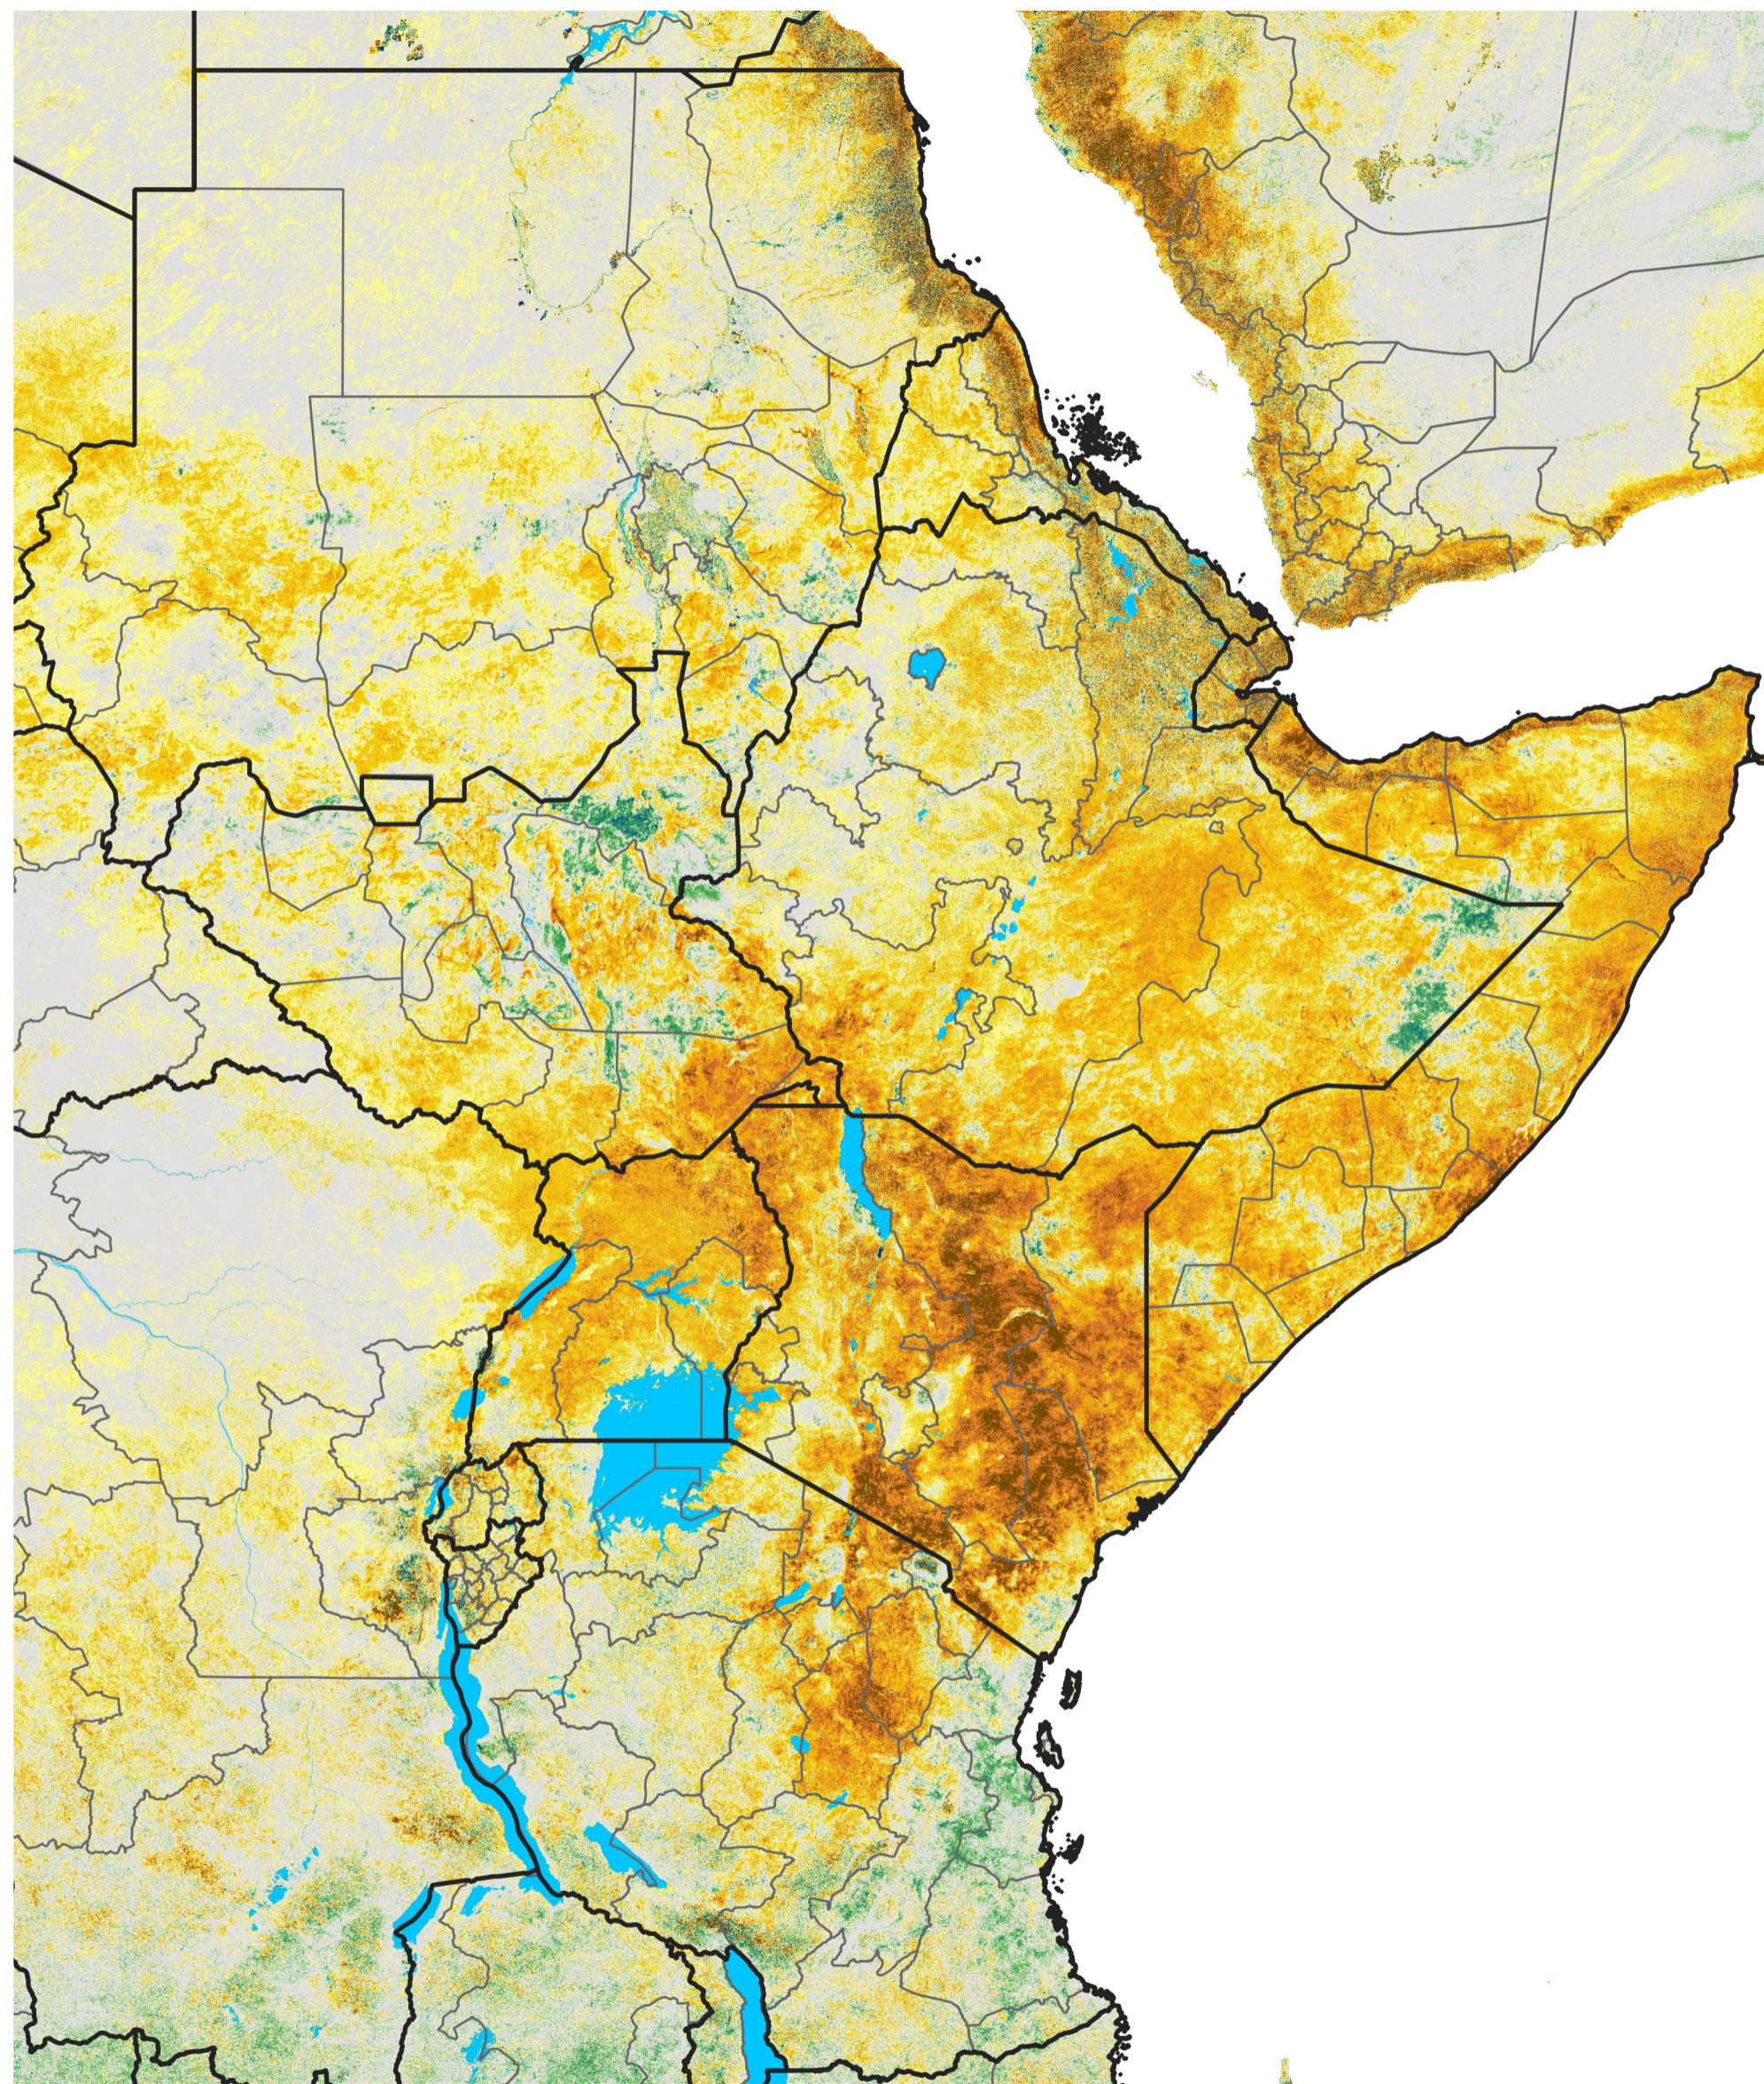

East Africa Percent of Mean NDVI

2018 / Mean (2012 - 2021)

Period 03 / Jan 06 - 15, 2018

Percent of Normal